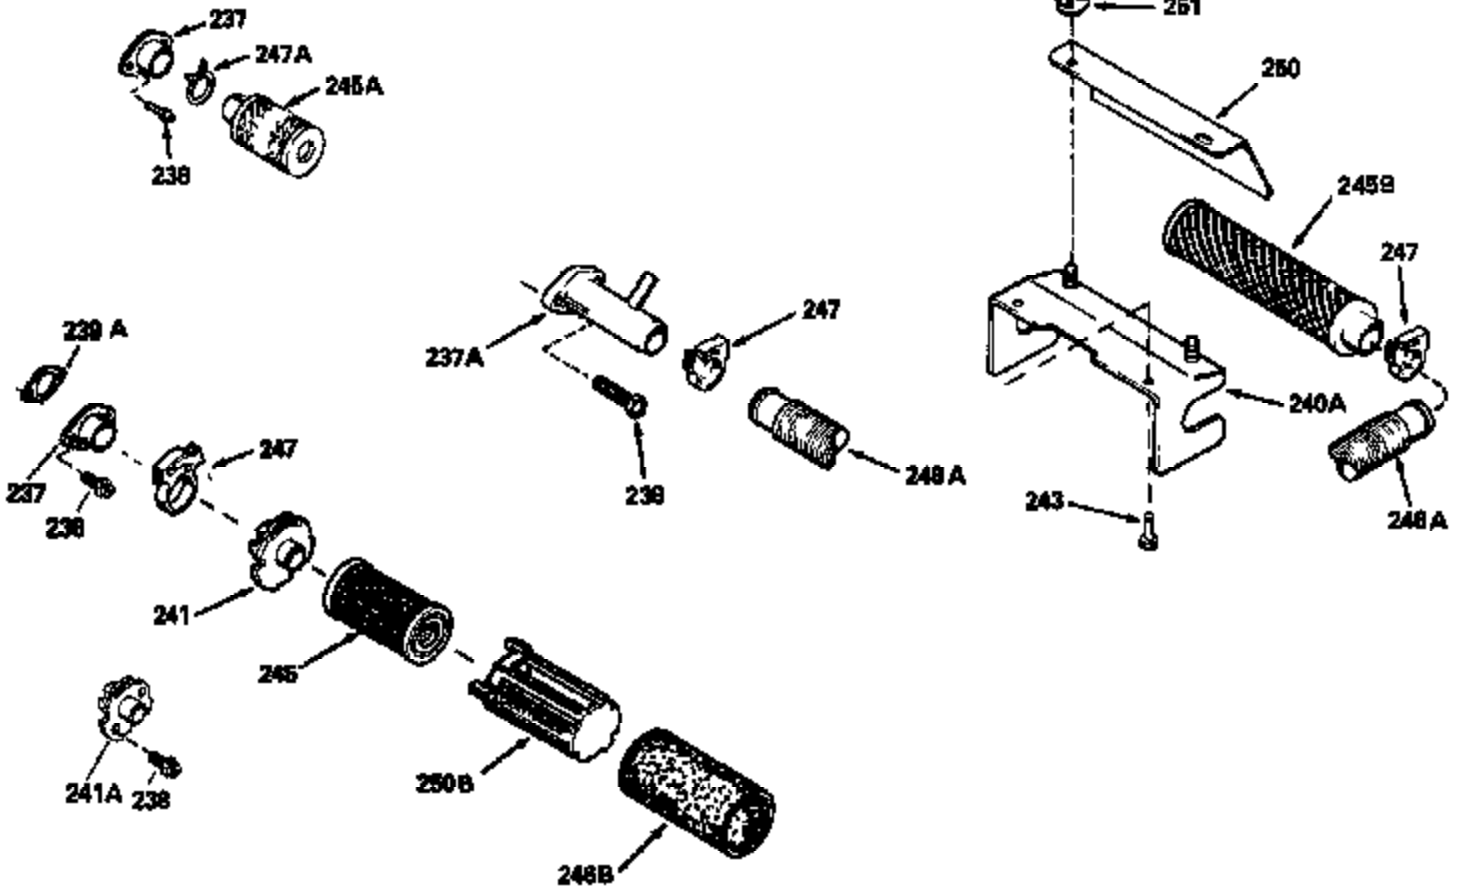

ILLUSTRATION SHOWS TYPICAL PARTS ONLY. ORDER BY PART NUMBER. PARTS NOT LISTED ARE SUPPLIED BY OEM.

Ref #	Part Number	Qty	Description
118	730194		Rope Guide Kit (Use as required with 34476 fuel tank)
246C	35705		Filter, Pre-Air (Optional)
260A	35105		Housing, Blower
262	650831		Screw, 1/4-20 x 15/32"
286	35009		Screen, Starter cup
287A	650735		Screw, 10-24 x 3/8" (Use as required)
287A			Pop Rivet, (3/16" Dia.)(Purchase locally)
298	28763		Screw, 10-32 x 35/64"
300B	34114D		Fuel Tank (Incl. 292 & 301)
301	33032		Fuel Cap
370A	34346		Decal, Instruction
370	34304		Decal, "Cubic Inch"
390A	590557		Rewind Starter (Refer to Division 5, Section C, Page 25 or Fiche 8, Grid G-7 for breakdown)

Ref #	Part Number	Qty	Description
19	31361		Spring, Extension
69	35261		* Gasket, Mounting flange
182	6201		Screw, 1/4-28 x 7/8"
185	31384A		Pipe, Intake (Incl. 224)
186	34337		Link, Governor spring
209	30200		Screw, 10-24 x 9/16"
223	650451		Screw, 1/4-20 x 1"
237A	35098		Adapter, Air cleaner
240A	35100		Body, Air cleaner (Chrome)
243	650822		Screw, 1/4-15 x 1/2"
245B	35102		Air Cleaner Filter
246B	35435		Filter, Pre-Air (Use as required)
247A	35068		Clamp, Air cleaner
248A	35101		Intake tube, Air cleaner
250	35104		Air Cleaner Cover
251	650513		Nut, Wing, 1/4-20