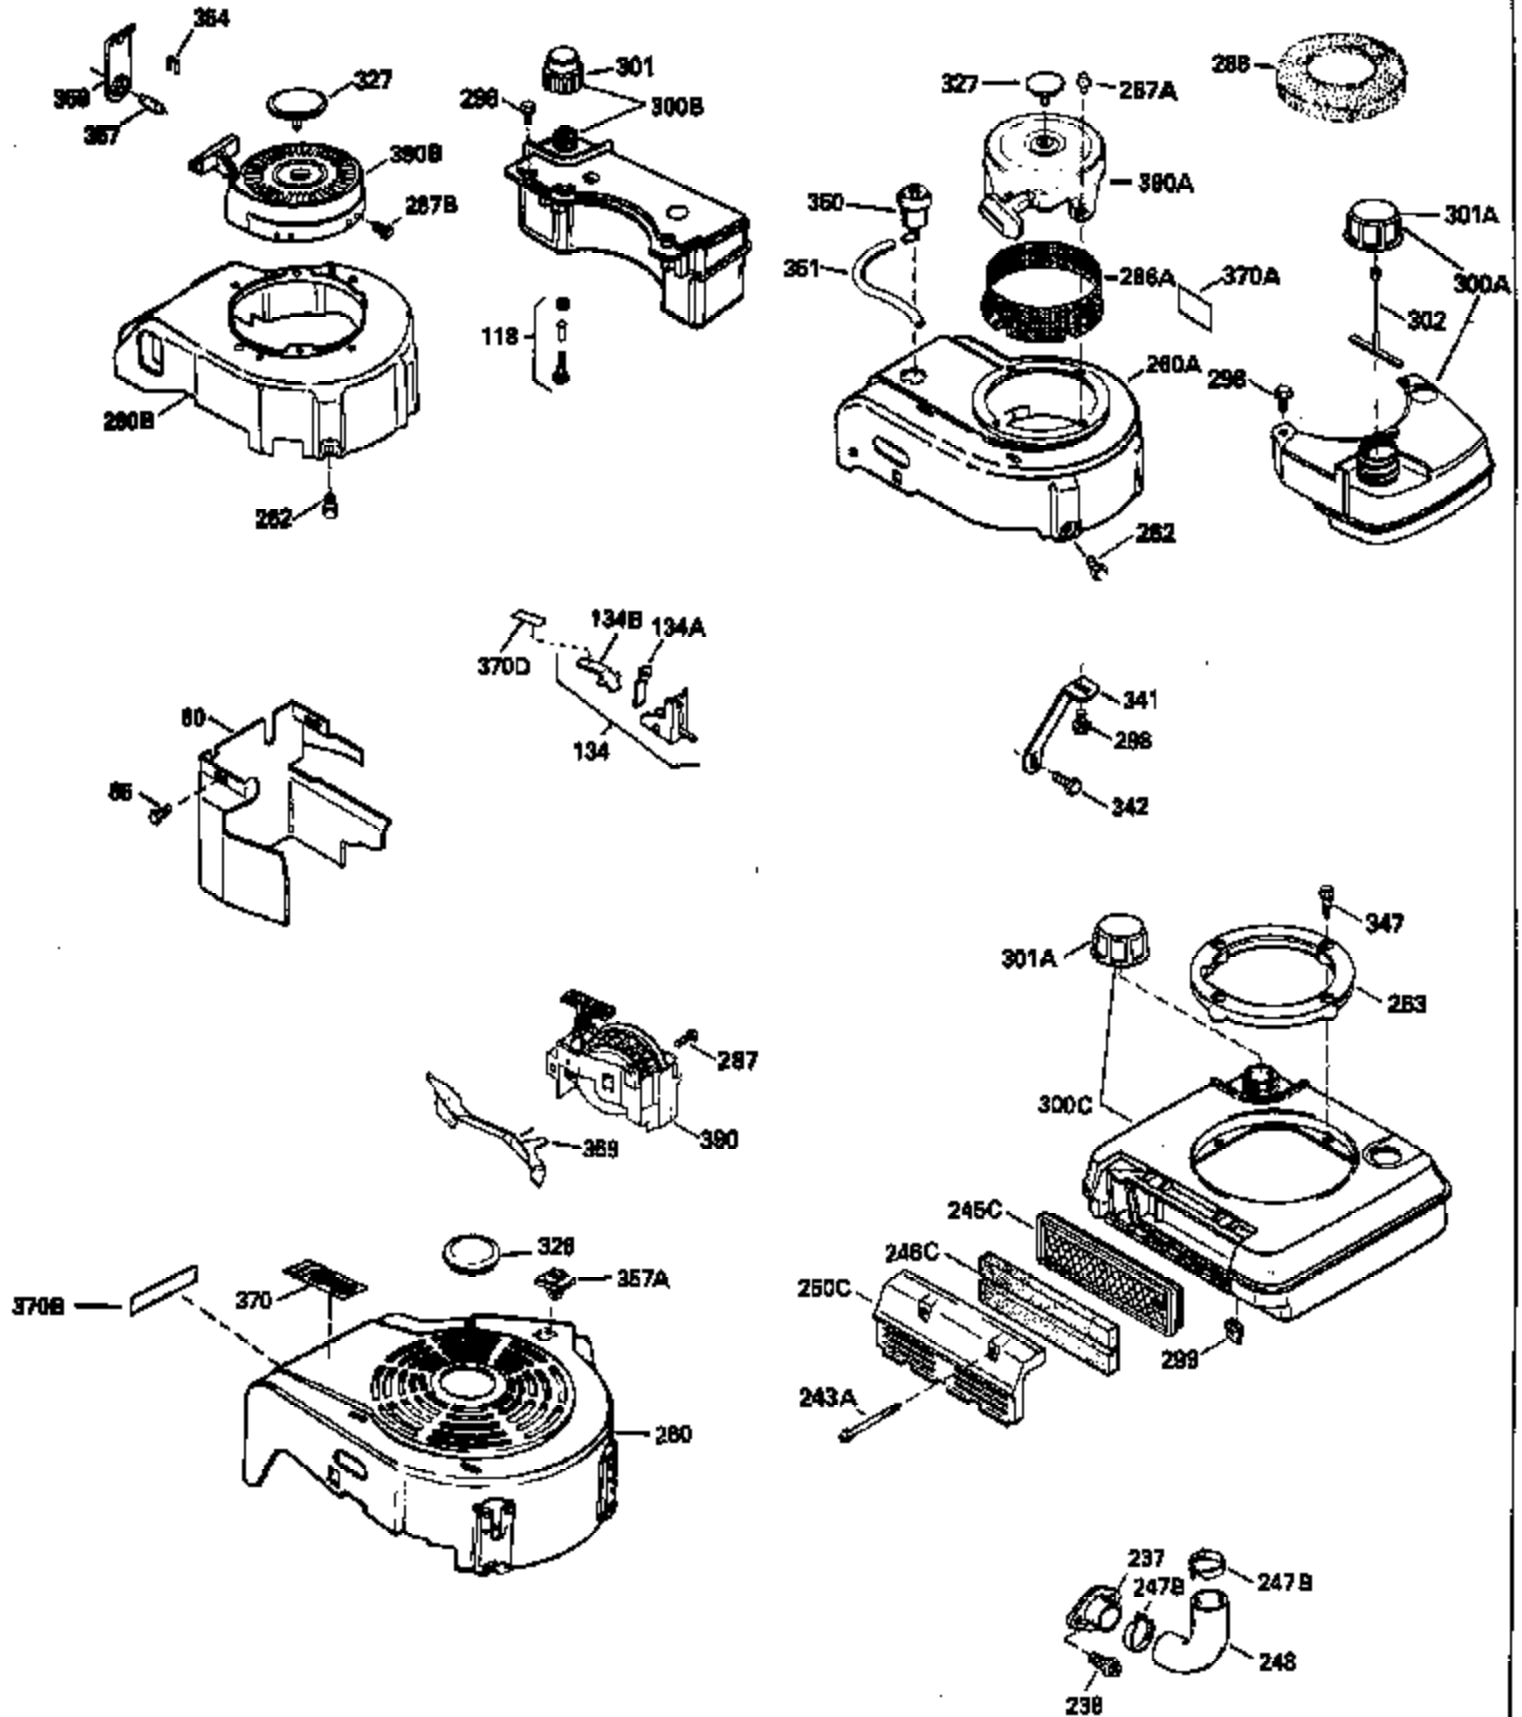

Ref #	Part Number	Qty	Description
400	33238C		* Gasket Set (Incl. items marked *)
420	730225		SAE 30, 4-Cycle Engine Oil (Quart)

ILLUSTRATION SHOWS TYPICAL PARTS ONLY. ORDER BY PART NUMBER. PARTS NOT LISTED ARE SUPPLIED BY OEM.