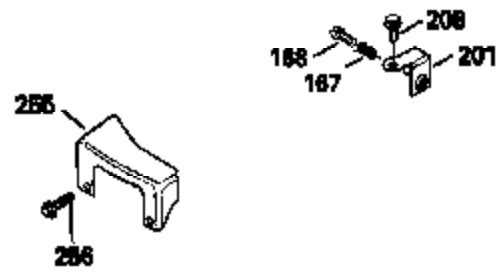

Ref #	Part Number	Qty	Description
19	31361		Spring, Extension
69	35261		* Gasket, Mounting flange
182	6201		Screw, 1/4-28 x 7/8"
185	31384A		Pipe, Intake (Incl. 224)
186	34337		Link, Governor spring
209	30200		Screw, 10-24 x 9/16"
223	650451		Screw, 1/4-20 x 1"
237A	35098		Adapter, Air cleaner
240A	35100		Body, Air cleaner (Chrome)
243	650822		Screw, 1/4-15 x 1/2"
245B	35102		Air Cleaner Filter
246B	35435		Filter, Pre-Air (Use as required)
247A	35068		Clamp, Air cleaner
248A	35101		Intake tube, Air cleaner
250	35104		Air Cleaner Cover
251	650513		Nut, Wing, 1/4-20