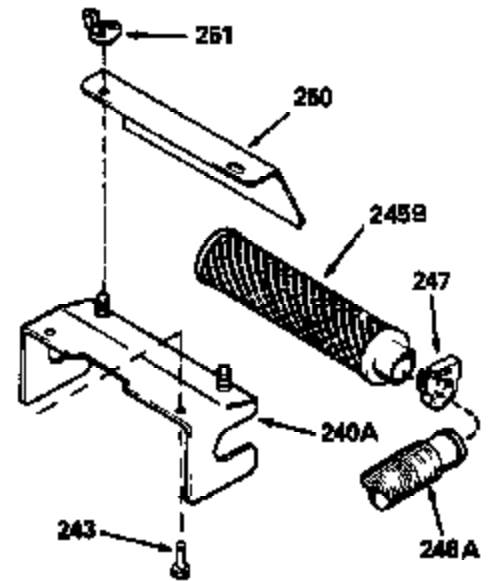

Ref #	Part Number	Qty	Description
19	31361		Spring, Extension
69	35261		* Gasket, Mounting flange
182	6201		Screw, 1/4-28 x 7/8"
185	31384A		Pipe, Intake (Incl. 224)
186	34337		Link, Governor spring
209	30200		Screw, 10-24 x 9/16"
223	650451		Screw, 1/4-20 x 1"
237A	35098		Adapter, Air cleaner
240A	35100		Body, Air cleaner (Chrome)
243	650822		Screw, 1/4-15 x 1/2"
245B	35102		Air Cleaner Filter
246B	35435		Filter, Pre-Air (Use as required)
247A	35068		Clamp, Air cleaner
248A	35101		Intake tube, Air cleaner
250	35104		Air Cleaner Cover
251	650513		Nut, Wing, 1/4-20