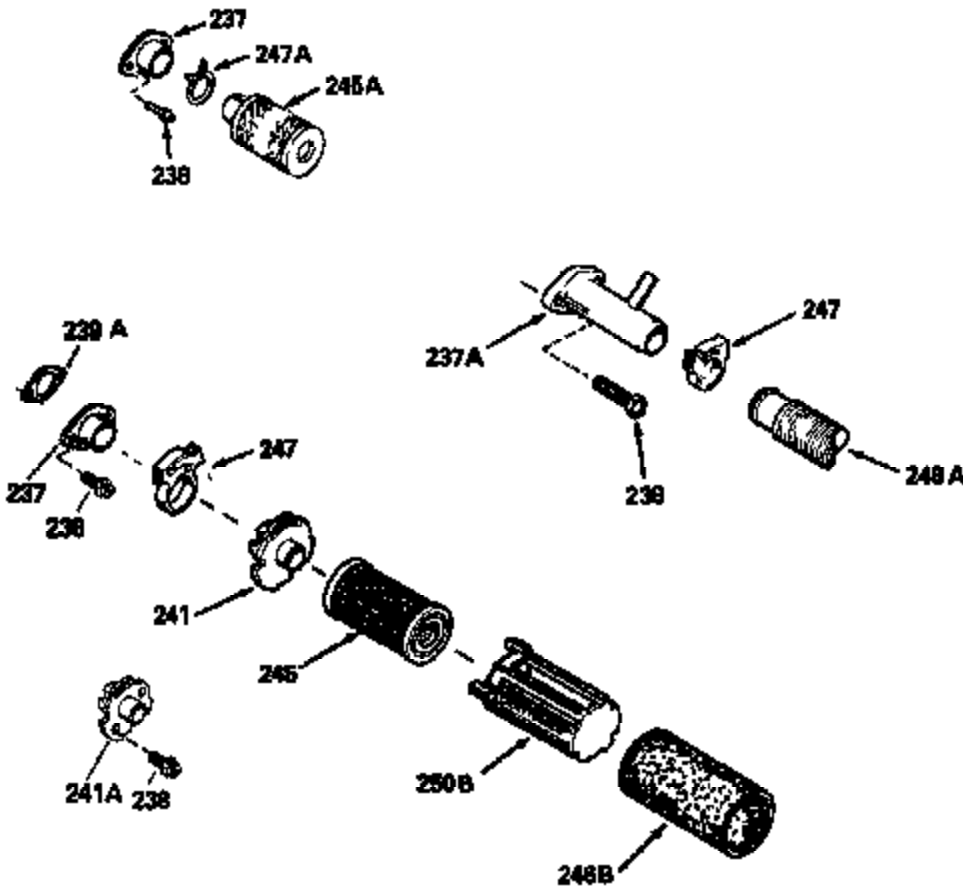

Ref #	Part Number	Qty	Description
400	33238C		* Gasket Set (Incl. items marked *)
420	730225		SAE 30, 4-Cycle Engine Oil (Quart)

ILLUSTRATION SHOWS TYPICAL PARTS ONLY. ORDER BY PART NUMBER. PARTS NOT LISTED ARE SUPPLIED BY OEM.

Ref #	Part Number	Qty	Description
118	730194		Rope Guide Kit (Use as required with 34476 fuel tank)
246C	35705		Filter, Pre-Air (Optional)
260A	35099		Housing, Blower
262	650831		Screw, 1/4-20 x 15/32"
286	35009		Screen, Starter cup
287A	650735		Screw, 10-24 x 3/8" (Use as required)
287A			Pop Rivet, (3/16" Dia.)(Purchase locally)
298	28763		Screw, 10-32 x 35/64"
300B	34114D		Fuel Tank (Incl. 292 & 301)
301	33032		Fuel Cap
370A	34346		Decal, Instruction
370	34304		Decal, "Cubic Inch"
390A	590557		Rewind Starter (Refer to Division 5, Section C, Page 25 or Fiche 8, Grid G-7 for breakdown)

Ref #	Part Number	Qty	Description
19	31361		Spring, Extension
69	35261		* Gasket, Mounting flange
182	6201		Screw, 1/4-28 x 7/8"
185	31384A		Pipe, Intake (Incl. 224)
186	34337		Link, Governor spring
209	30200		Screw, 10-24 x 9/16"
223	650451		Screw, 1/4-20 x 1"
237A	35098		Adapter, Air cleaner
240A	35100		Body, Air cleaner (Chrome)
243	650822		Screw, 1/4-15 x 1/2"
245B	35102		Air Cleaner Filter
246B	35435		Filter, Pre-Air (Use as required)
247A	35068		Clamp, Air cleaner
248A	35101		Intake tube, Air cleaner
250	35104		Air Cleaner Cover
251	650513		Nut, Wing, 1/4-20