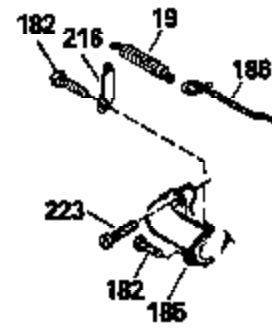

Ref #	Part Number	Qty	Description
19	31361		Spring, Extension
69	35261		* Gasket, Mounting flange
182	6201		Screw, 1/4-28 x 7/8"
185	31384A		Pipe, Intake (Incl. 224)
186	34337		Link, Governor spring
209	30200		Screw, 10-24 x 9/16"
223	650451		Screw, 1/4-20 x 1"
237A	35098		Adapter, Air cleaner
240A	35100		Body, Air cleaner (Chrome)
243	650822		Screw, 1/4-15 x 1/2"
245B	35102		Air Cleaner Filter
246B	35435		Filter, Pre-Air (Use as required)
247A	35068		Clamp, Air cleaner
248A	35101		Intake tube, Air cleaner
250	35104		Air Cleaner Cover
251	650513		Nut, Wing, 1/4-20