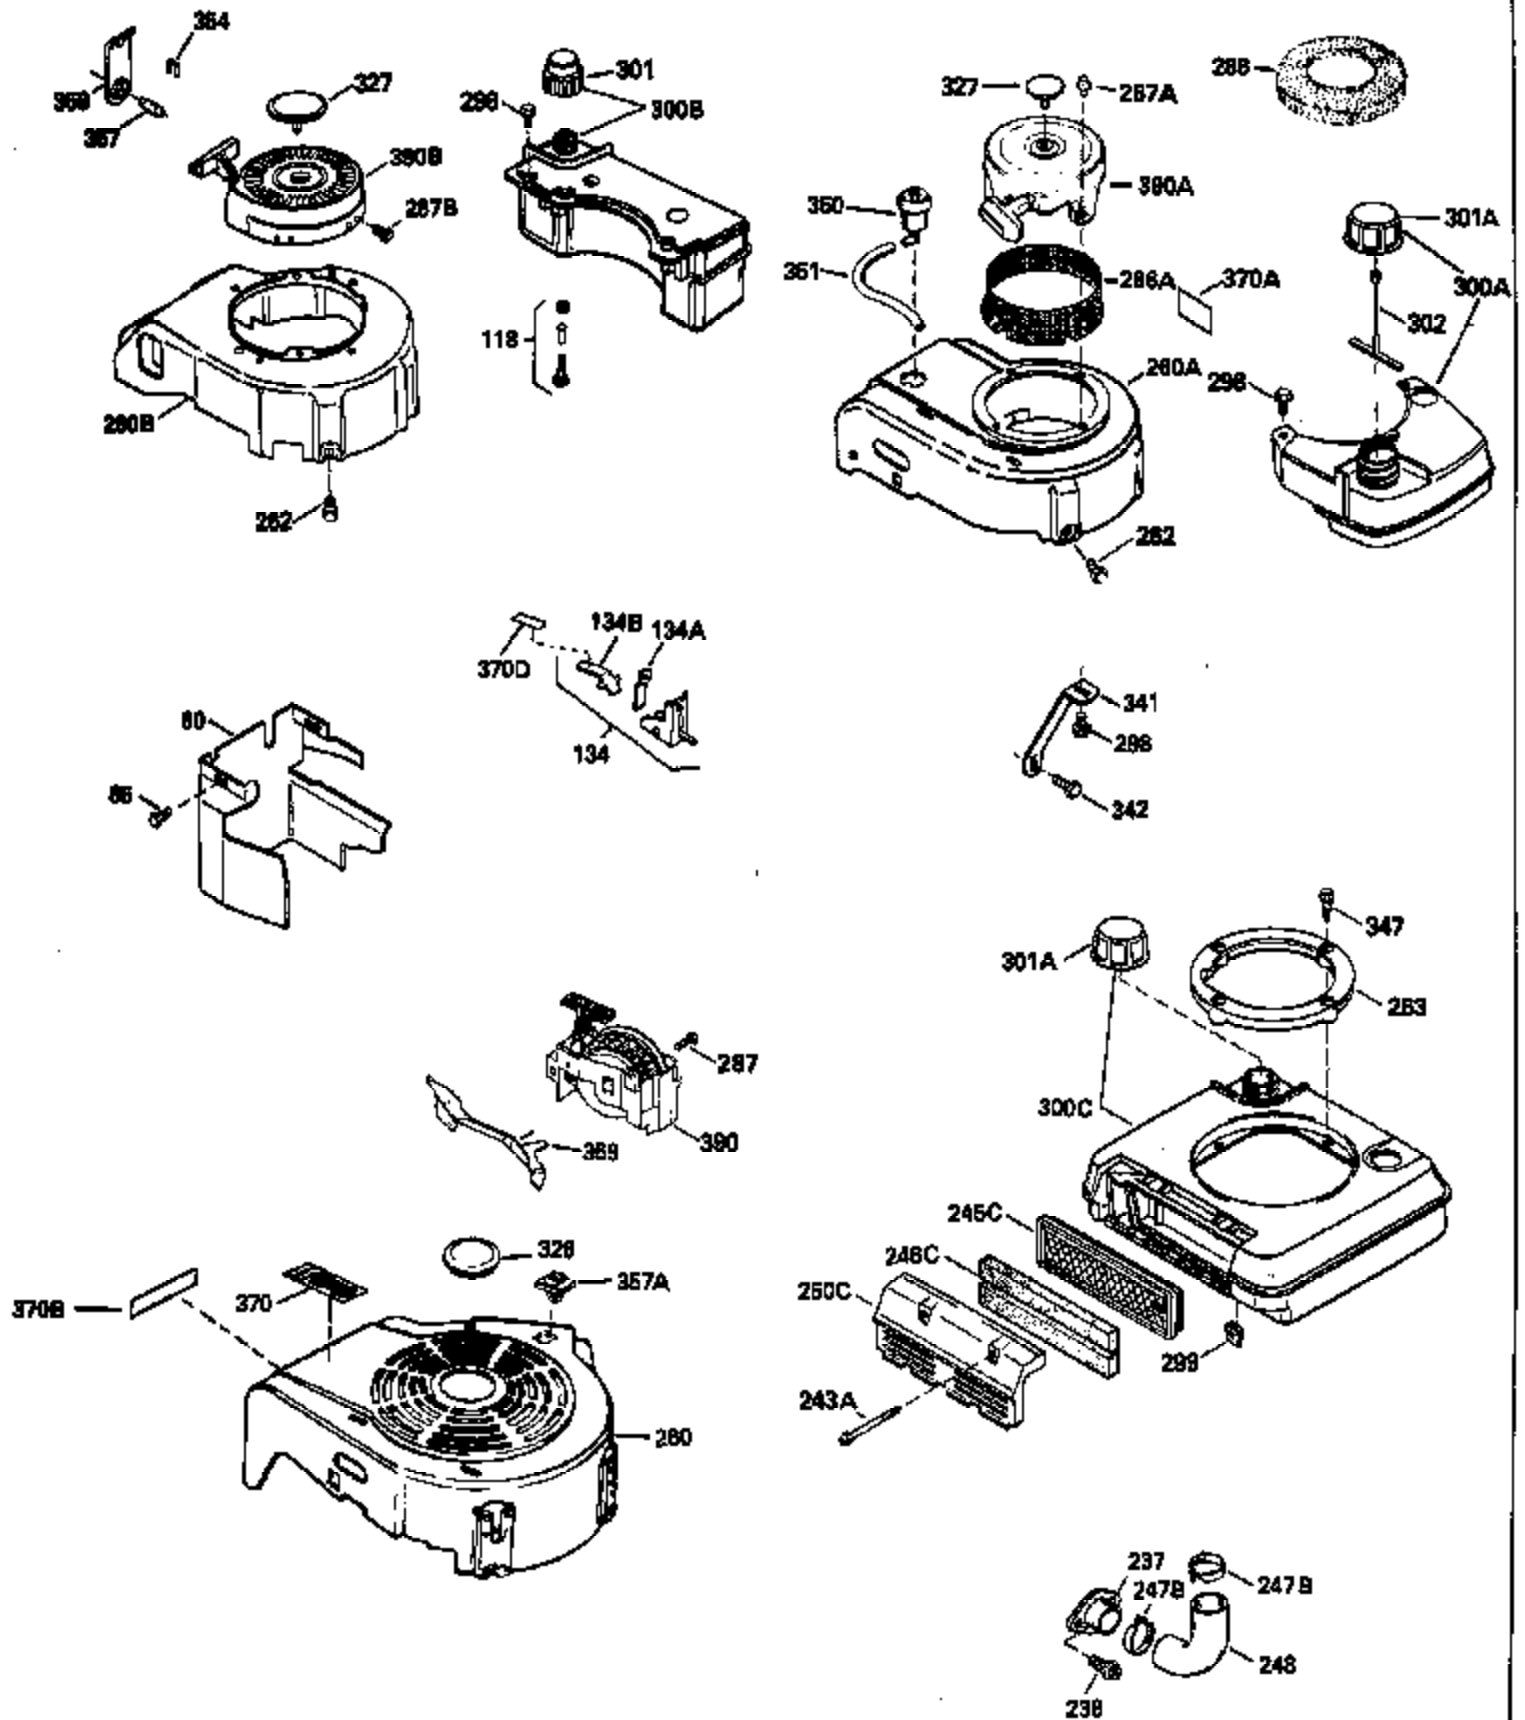

ILLUSTRATION SHOWS TYPICAL PARTS ONLY. ORDER BY PART NUMBER. PARTS NOT LISTED ARE SUPPLIED BY OEM.

Ref #	Part Number	Qty	Description
118	730194		Rope Guide Kit (Use as required with 34476 fuel tank)
237	32971		Adapter, Air cleaner
238	650709		Screw, 10-32 x 7/16"
246C	35705		Filter, Pre-Air (Optional)
260A	34447		Housing, Blower
262	650831		Screw, 1/4-20 x 15/32"
286	35009		Screen, Starter cup
287A	650735		Screw, 10-24 x 3/8" (Use as required)
287A			Pop Rivet, (3/16" Dia.)(Purchase locally)
301	33032		Fuel Cap
370A	34346		Decal, Instruction
390A	590420A		Rewind Starter (Refer to Division 5, Section C, page 25 or Fiche 8, Grid G-7 for breakdown)