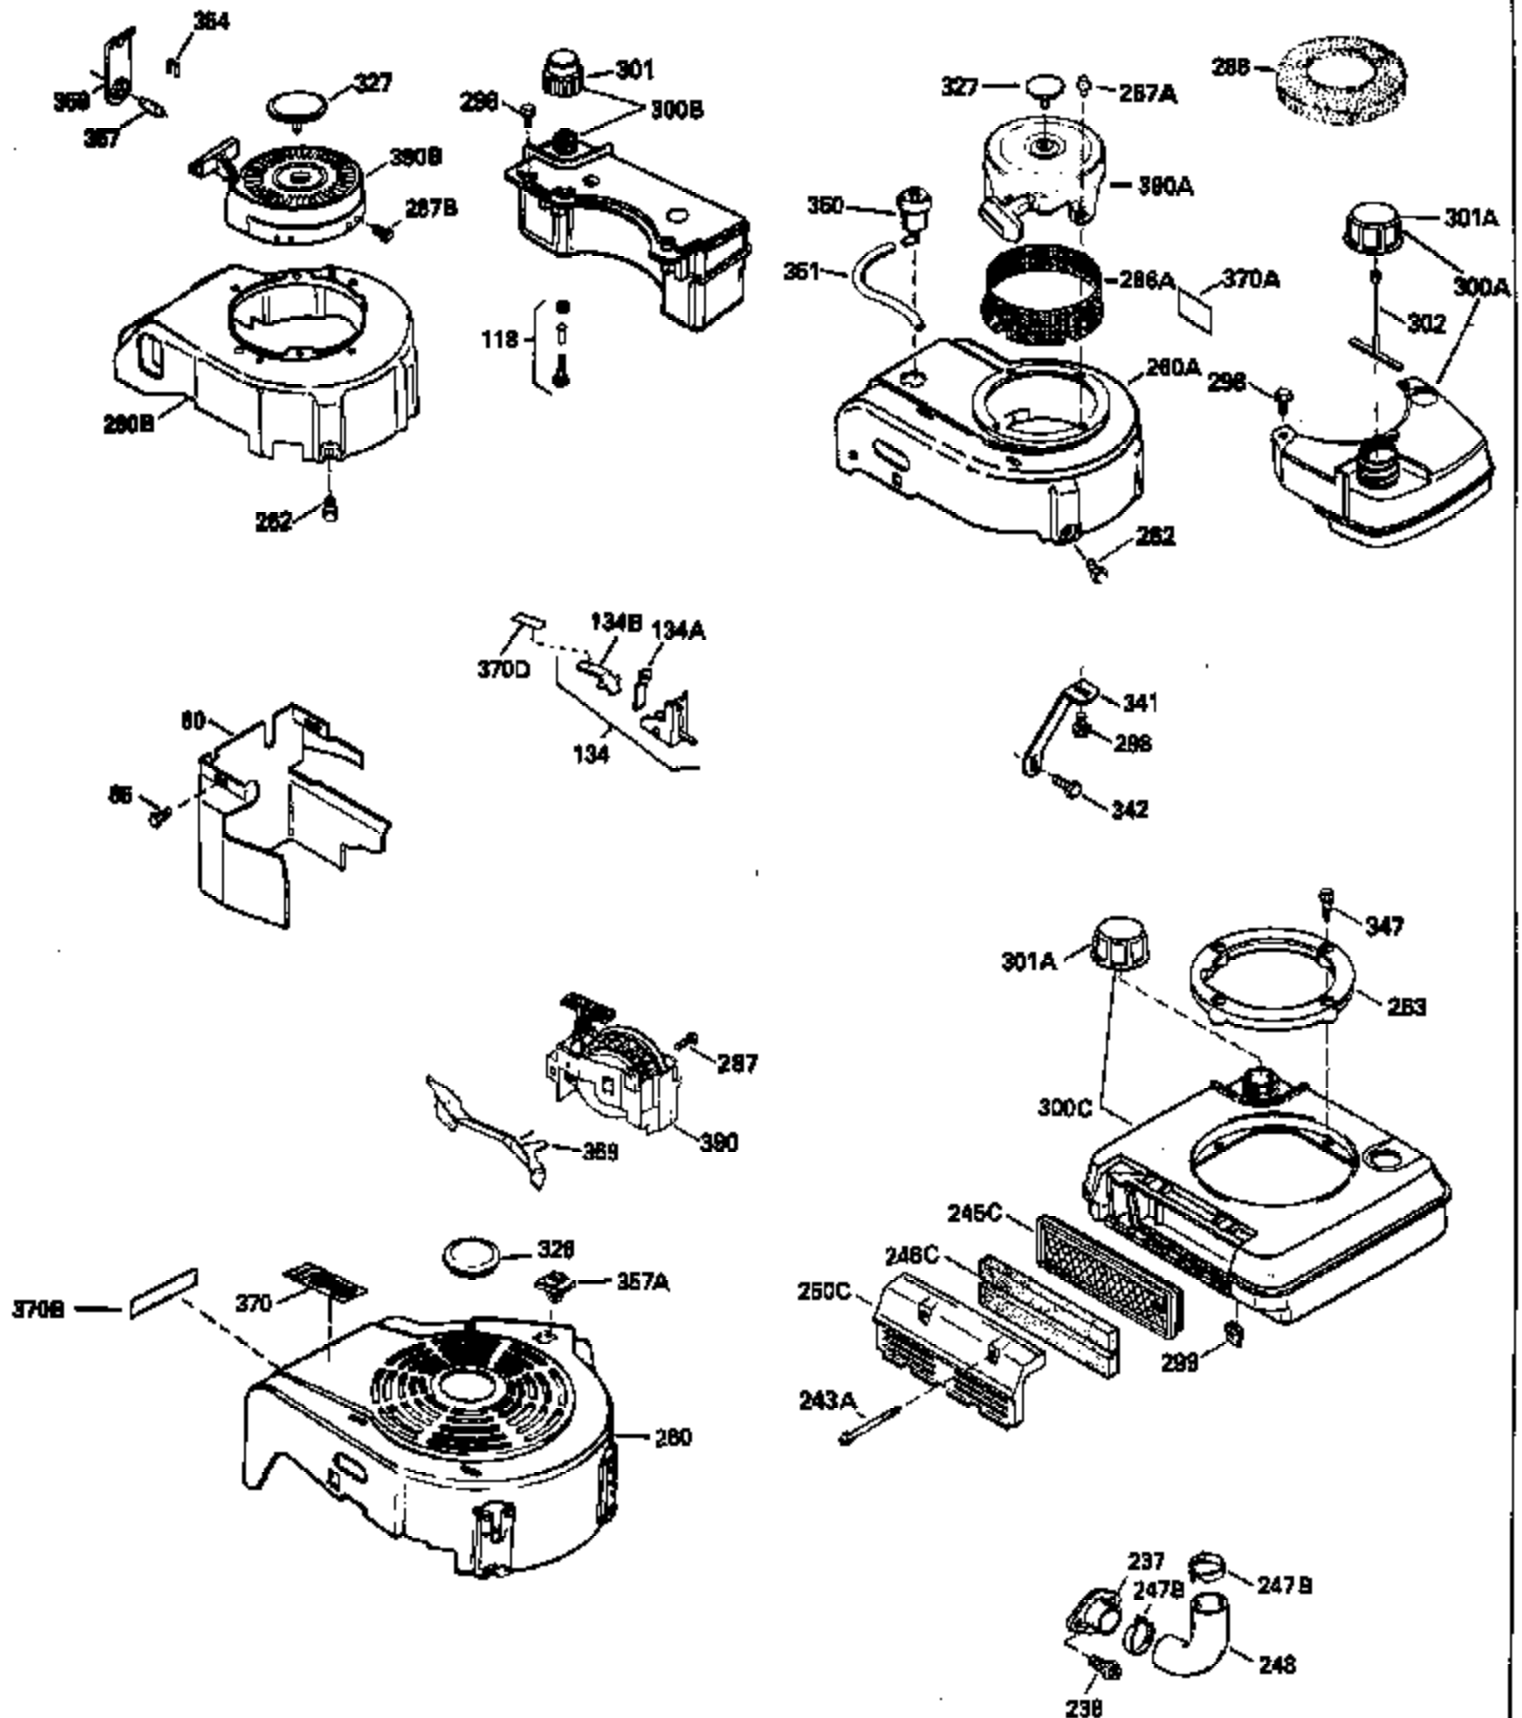

ILLUSTRATION SHOWS TYPICAL PARTS ONLY. ORDER BY PART NUMBER. PARTS NOT LISTED ARE SUPPLIED BY OEM.

Ref #	Part Number	Qty	Description
118	730194		Rope Guide Kit (Use as required with 34476 fuel tank)
246C	35705		Filter, Pre-Air (Optional)
260	34367		Housing, Blower
262	650831		Screw, 1/4-20 x 15/32"
287A	650735		Screw, 10-24 x 3/8" (Use as required)
287A			Pop Rivet, (3/16" Dia.)(Purchase locally)
287	650802		Screw, 1/4-20 x 5/8"
298	28763		Screw, 10-32 x 35/64"
300A	34369A		Fuel Tank (Incl. 292 & 301A) NOTE: These tanks (34369A) were built with different size fuel inlet openings. Tanks with the 1-3/16" I.D. opening use fuel cap 33032. Tanks with the 1-1/2" I.D. opening use fuel cap 35355.
301	33032		Fuel Cap
326	34113		Plug, Screen
350	34353		Primer Assy.
351	32180C		Line, Fuel primer
370A	34442A		Decal, Instruction
390	590531		Side Mount Rewind Starter (Refer to Division 5, Section C, page 32 or Fiche 8, Grid G-8 for breakdown)