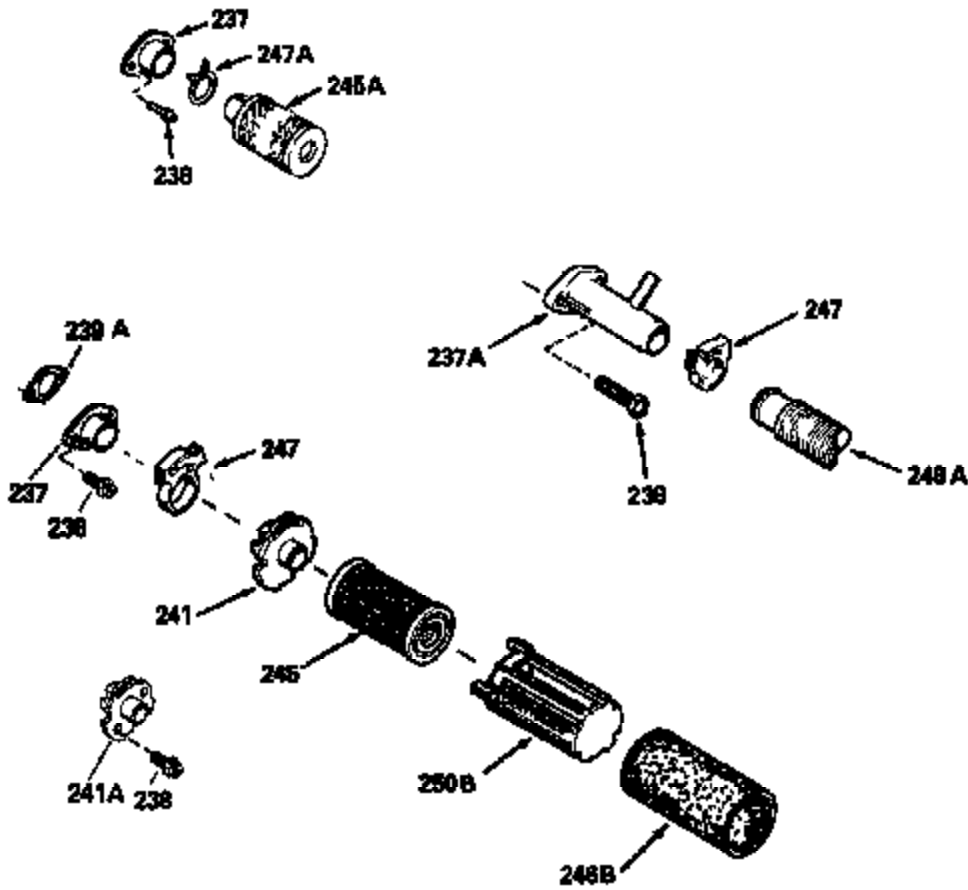

Ref #	Part Number	Qty	Description
274	26754A		* Gasket, Exhaust (Use as required)
277	650795		Screw, 1/4-20 x 2-1/4"
277A	30063		Screw, 1/4-20 x 1/2" (Use as required)
370F	34387		Decal, Instruction (Optional)
415	730162		Muffler Adap.Kit(Incl.274,277A)(Use a s req.)
430	730574		Debris Screen Kit (Incl. 370F,431-433)(Opt.)
431	35596		Screen, Debris (Optional)
432	35597		Bracket, Debris screen (Optional)
433	650910		Screw, 8-32 x 1/4" (Optional)