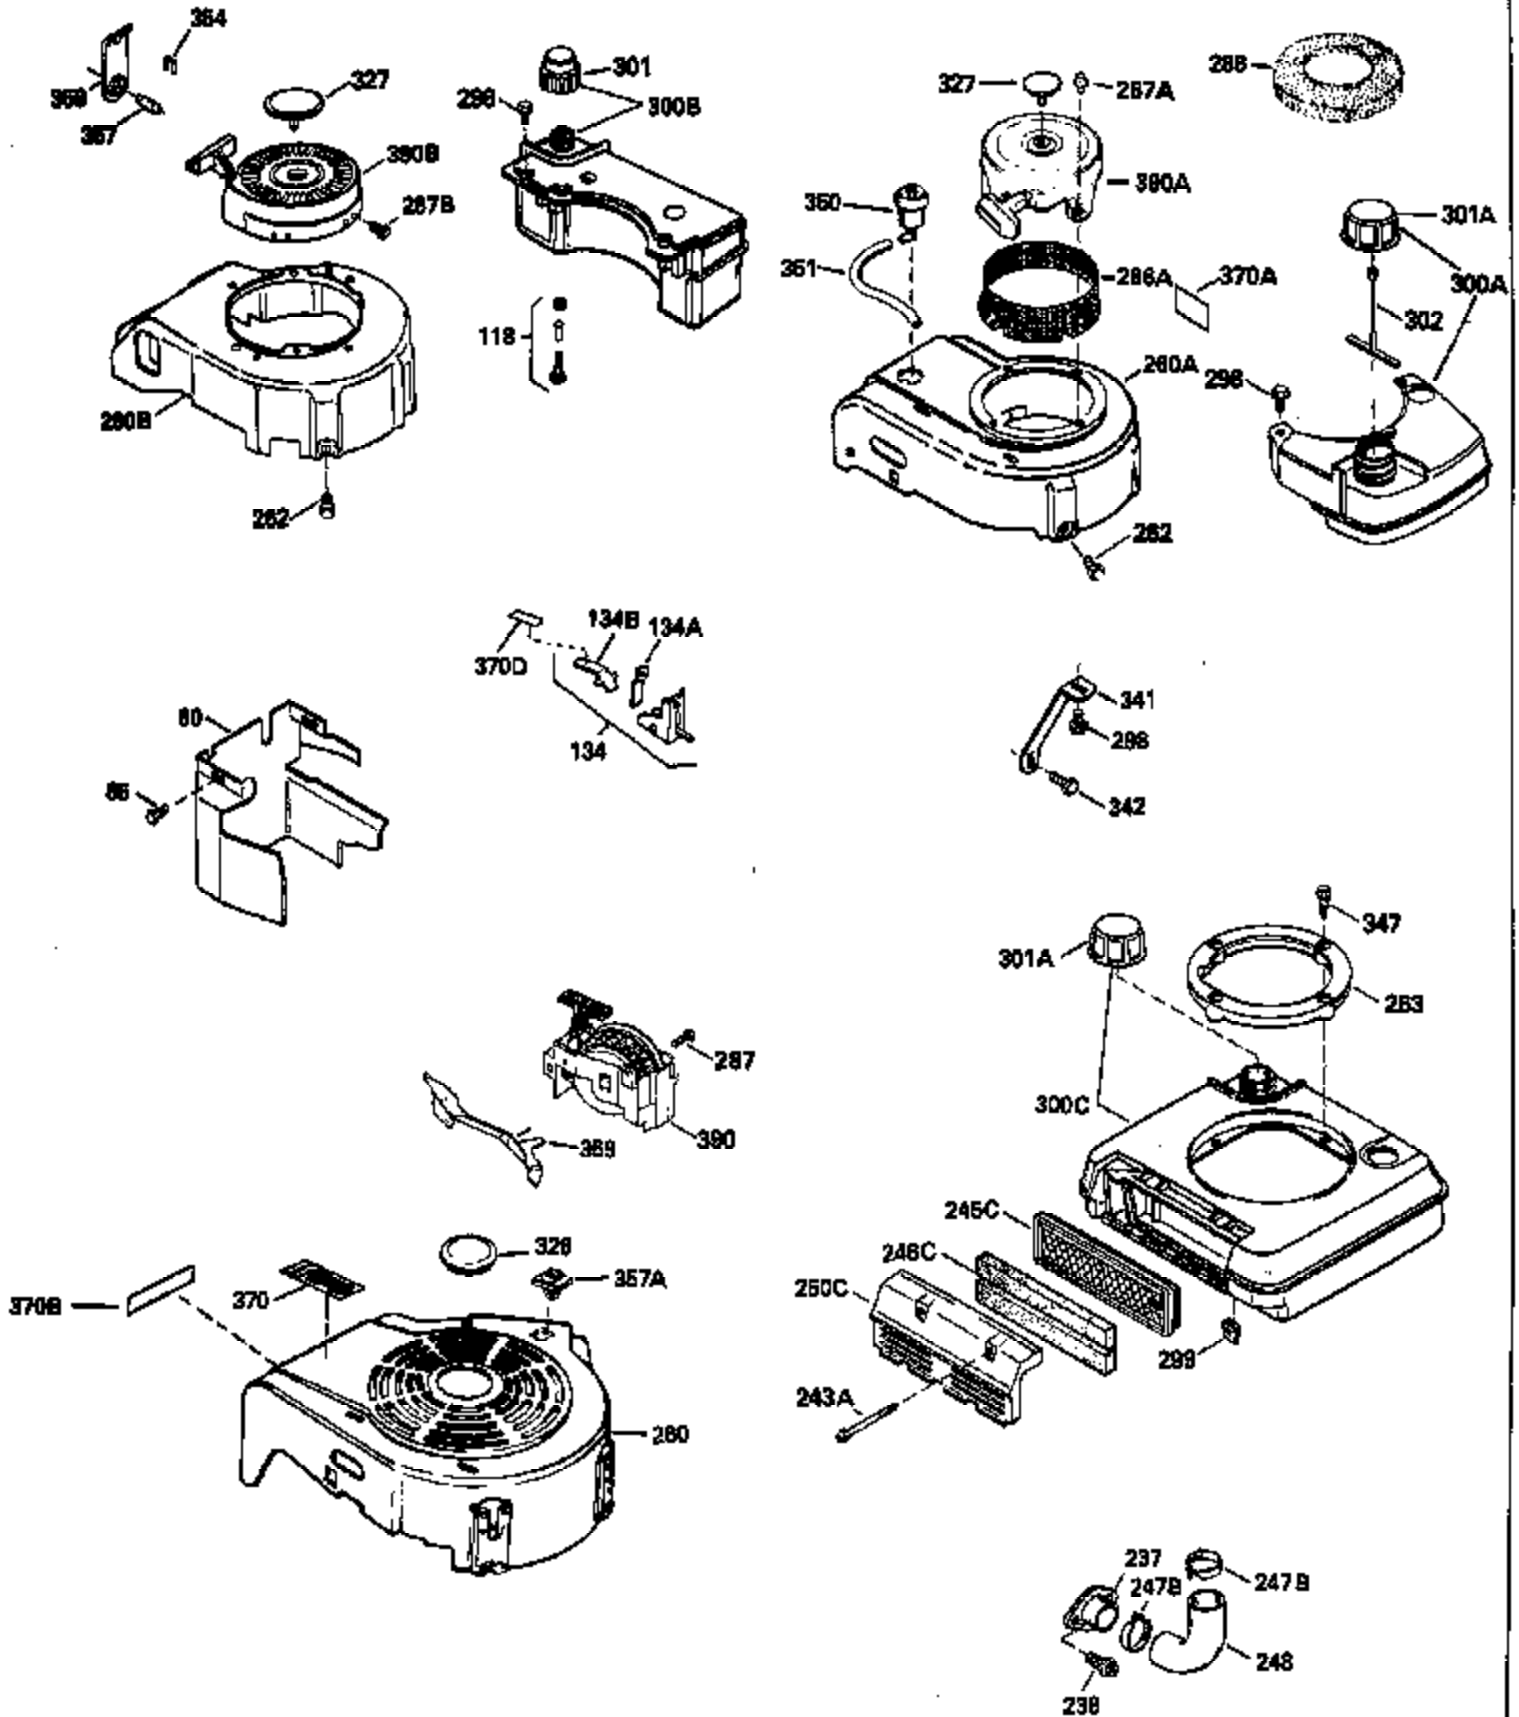

ILLUSTRATION SHOWS TYPICAL PARTS ONLY. ORDER BY PART NUMBER. PARTS NOT LISTED ARE SUPPLIED BY OEM.

Ref #	Part Number	Qty	Description
118	730194		Rope Guide Kit (Use as required with 34476 fuel tank)
134A	34438		Spring, Stop switch
134B	34439		Clip, Stop switch
134	34657		Spark Plug Stop Lever (Incl. 134A & 1 34B)
246C	35705		Filter, Pre-Air (Optional)
260	34367		Housing, Blower
262	650831		Screw, 1/4-20 x 15/32"
287	650802		Screw, 1/4-20 x 5/8"
287A			Pop Rivet, (3/16" Dia.)(Purchase locally)
287A	650735		Screw, 10-24 x 3/8" (Use as required)
301	33032		Fuel Cap
326	34113		Plug, Screen
350	34353		Primer Assy.
351	32180C		Line, Fuel primer
370A	34365		Decal, Instruction
370D	34407		Decal, Stop control
390	590531		Side Mount Rewind Starter (Refer to Division 5, Section C, page 32 or Fiche 8, Grid G-8 for breakdown)