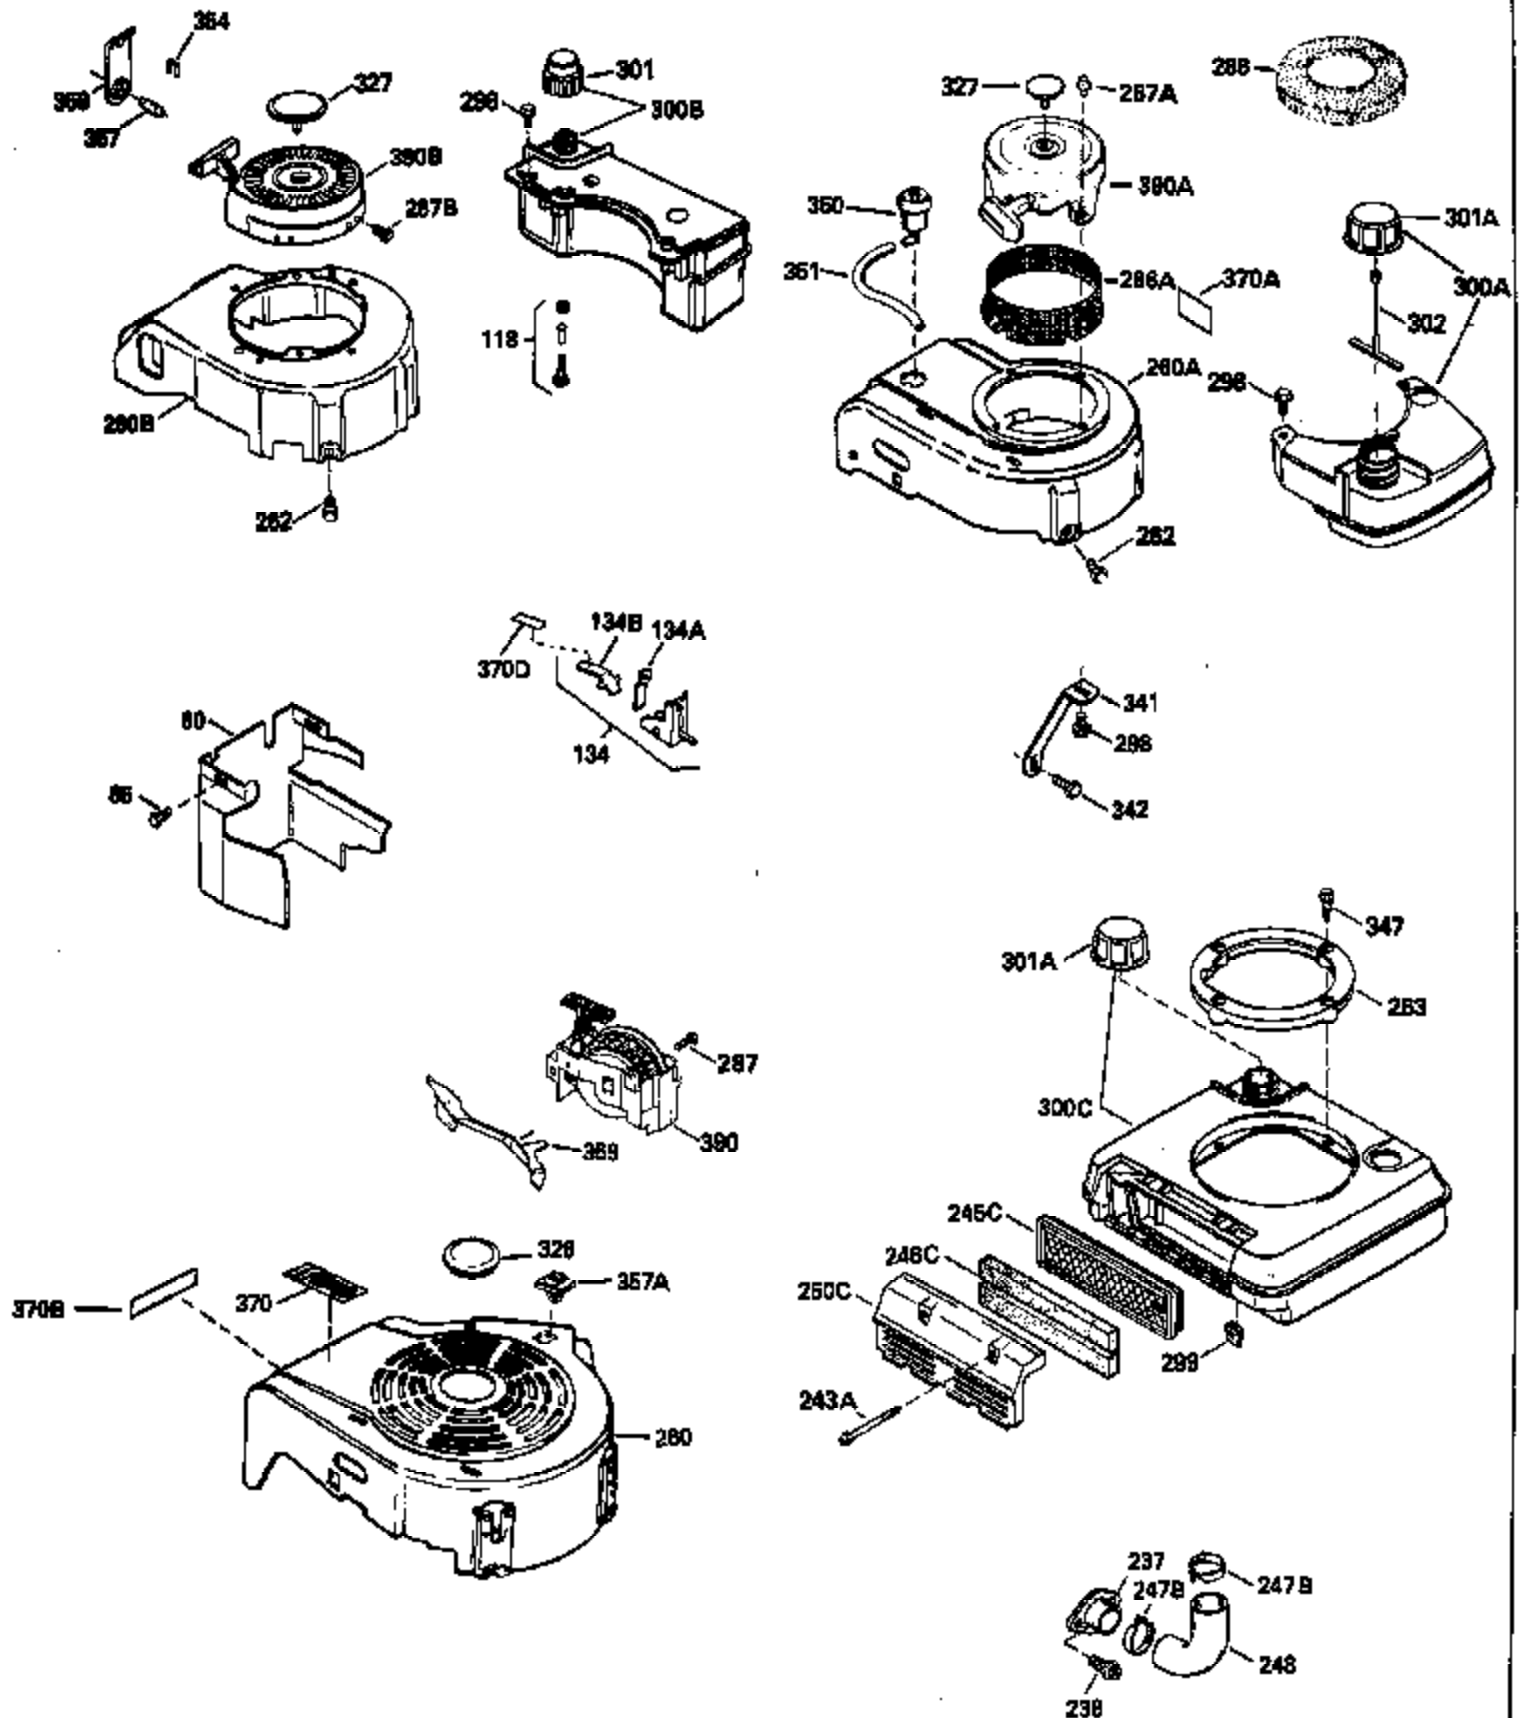

ILLUSTRATION SHOWS TYPICAL PARTS ONLY. ORDER BY PART NUMBER. PARTS NOT LISTED ARE SUPPLIED BY OEM.

Ref #	Part Number	Qty	Description
118	730194		Rope Guide Kit (Use as required with 34476 fuel tank)
134A	34438		Spring, Stop switch
134B	34439		Clip, Stop switch
134	34657		Spark Plug Stop Lever (Incl. 134A & 1 34B)
246C	35705		Filter, Pre-Air (Optional)
260	34367		Housing, Blower
262	650831		Screw, 1/4-20 x 15/32"
287	650802		Screw, 1/4-20 x 5/8"
287A			Pop Rivet, (3/16" Dia.)(Purchase locally)
287A	650735		Screw, 10-24 x 3/8" (Use as required)
301	33032		Fuel Cap
326	34113		Plug, Screen
350	34353		Primer Assy.
351	32180C		Line, Fuel primer
370A	34365		Decal, Instruction
370D	34407		Decal, Stop control
390	590531		Side Mount Rewind Starter (Refer to Division 5, Section C, page 32 or Fiche 8, Grid G-8 for breakdown)