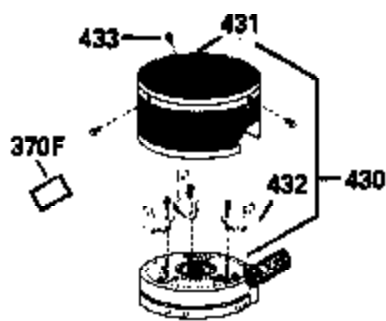

Ref #	Part Number	Qty	Description
274	26754A		* Gasket, Exhaust (Use as required)
277	650795		Screw, 1/4-20 x 2-1/4"
277A	30063		Screw, 1/4-20 x 1/2" (Use as required)
370F	34387		Decal, Instruction (Optional)
415	730162		Muffler Adap.Kit(Incl.274,277A)(Use a s req.)
430	730574		Debris Screen Kit (Incl. 370F,431-433)(Opt.)
431	35596		Screen, Debris (Optional)
432	35597		Bracket, Debris screen (Optional)
433	650910		Screw, 8-32 x 1/4" (Optional)