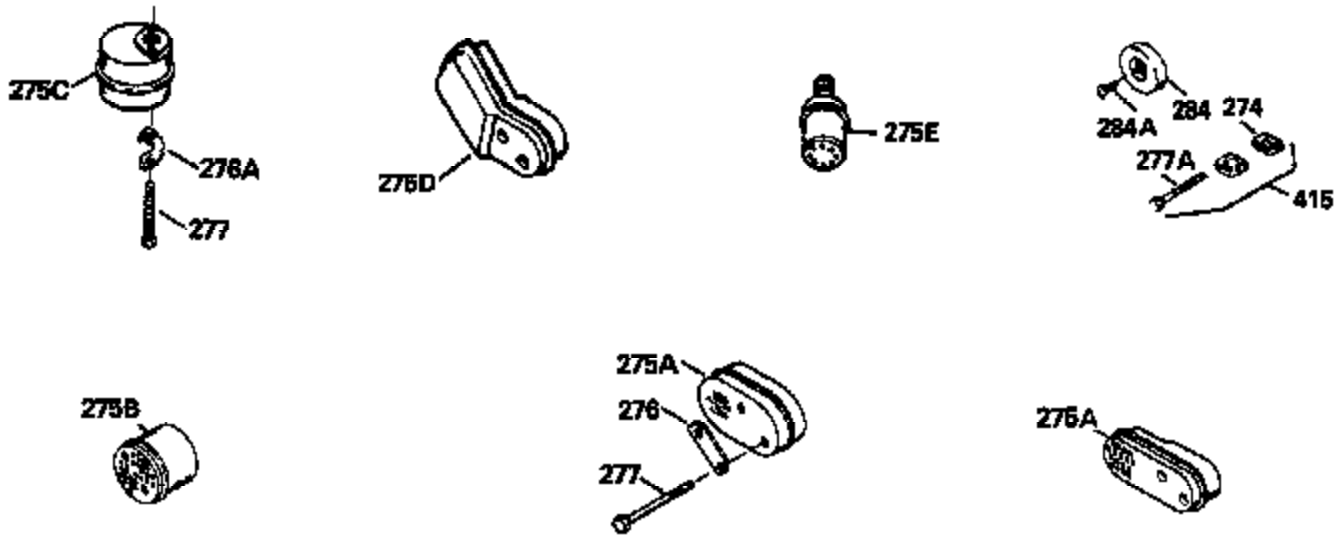

Ref #	Part Number	Qty	Description
274	26754A		* Gasket, Exhaust (Use as required)
277	650795		Screw, 1/4-20 x 2-1/4"
277A	30063		Screw, 1/4-20 x 1/2" (Use as required)
370F	34387		Decal, Instruction (Optional)
415	730162		Muffler Adap.Kit(Incl.274,277A)(Use a s req.)
430	730574		Debris Screen Kit (Incl. 370F,431-433)(Opt.)
431	35596		Screen, Debris (Optional)
432	35597		Bracket, Debris screen (Optional)
433	650910		Screw, 8-32 x 1/4" (Optional)