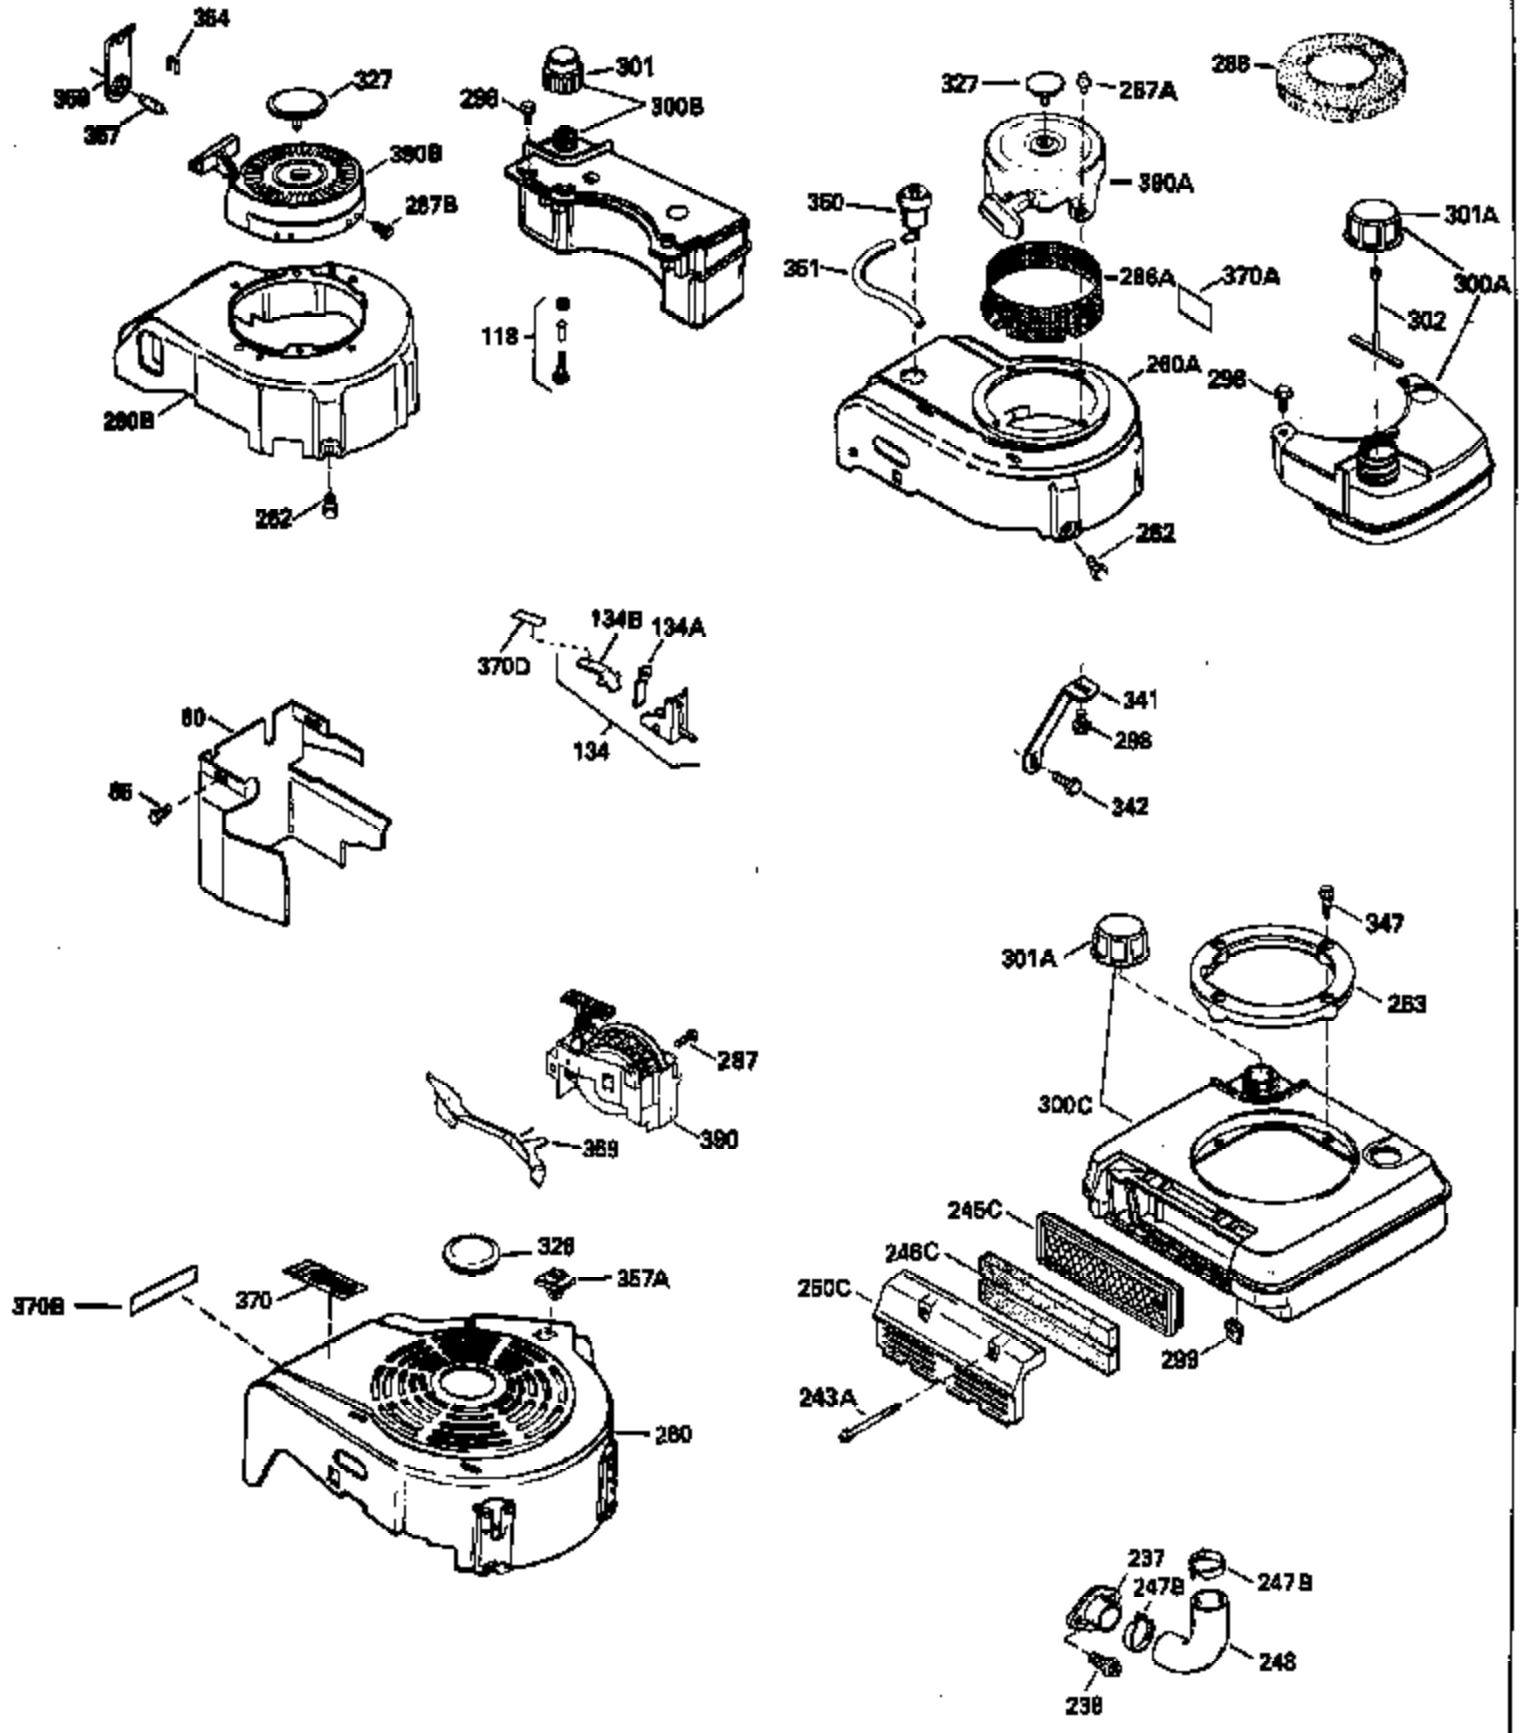

ILLUSTRATION SHOWS TYPICAL PARTS ONLY. ORDER BY PART NUMBER. PARTS NOT LISTED ARE SUPPLIED BY OEM.

Ref #	Part Number	Qty	Description
118	730194		Rope Guide Kit (Use as required with 34476 fuel tank)
238	650806		Screw, 10-32 x 5/8"
246C	35705		Filter, Pre-Air (Optional)
260A	34859		Housing, Blower
262	650831		Screw, 1/4-20 x 15/32"
286	35009		Screen, Starter cup
287A	650735		Screw, 10-24 x 3/8" (Use as required)
287A			Pop Rivet, (3/16" Dia.)(Purchase locally)
301	33032		Fuel Cap
370A	34346		Decal, Instruction
370	550223		Decal, Name
390A	590420A		Rewind Starter (Refer to Division 5, Section C, page 25 or Fiche 8, Grid G-7 for breakdown)