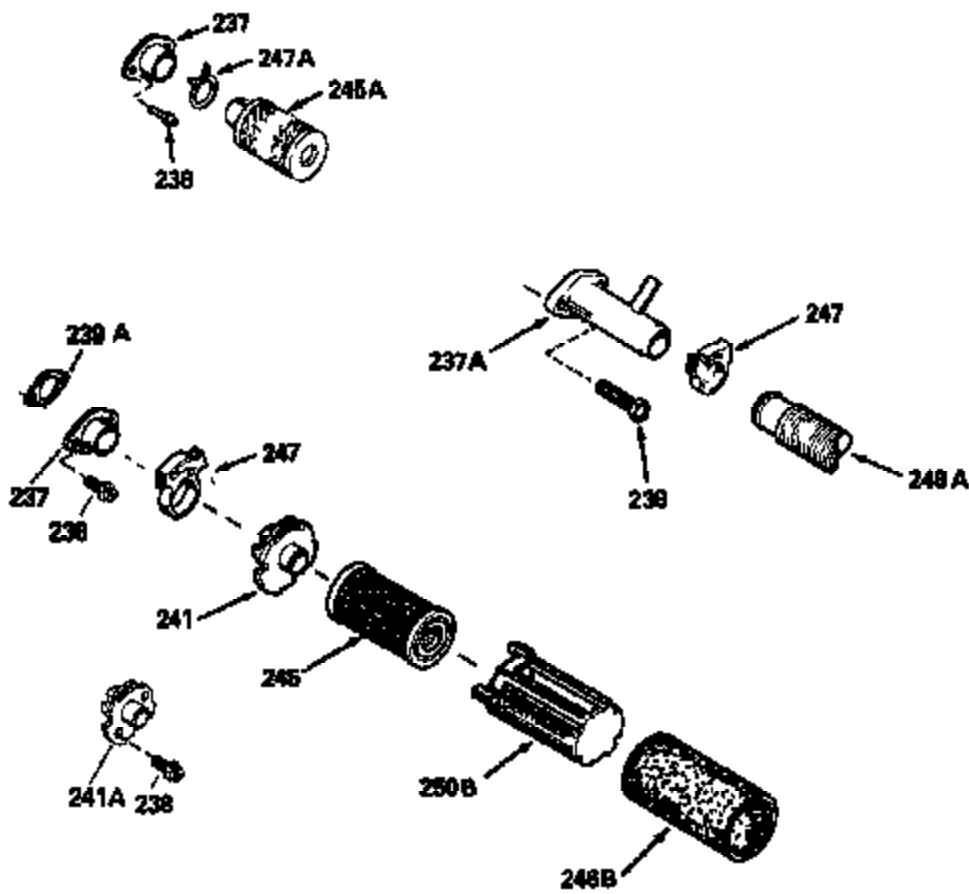

Ref #	Part Number	Qty	Description
19	31361		Spring, Extension
69	35261		* Gasket, Mounting flange
182	6201		Screw, 1/4-28 x 7/8"
185	31384A		Pipe, Intake (Incl. 224)
186	34337		Link, Governor spring
209	30200		Screw, 10-24 x 9/16"
223	650451		Screw, 1/4-20 x 1"
238	650806		Screw, 10-32 x 5/8"
246B	35435		Filter, Pre-Air (Use as required)