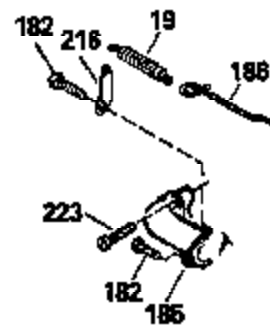

Ref #	Part Number	Qty	Description
19	31361		Spring, Extension
69	35261		* Gasket, Mounting flange
182	6201		Screw, 1/4-28 x 7/8"
185	31384A		Pipe, Intake (Incl. 224)
186	34337		Link, Governor spring
209	30200		Screw, 10-24 x 9/16"
223	650451		Screw, 1/4-20 x 1"
238	650806		Screw, 10-32 x 5/8"
246B	35435		Filter, Pre-Air (Use as required)