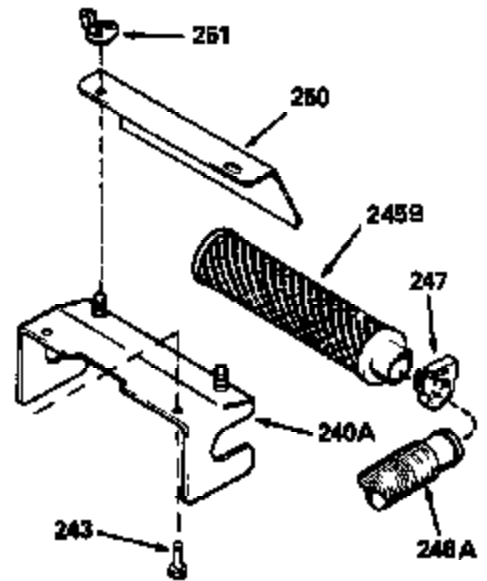

Ref #	Part Number	Qty	Description
19	31361		Spring, Extension
69	35261		* Gasket, Mounting flange
182	6201		Screw, 1/4-28 x 7/8"
185	31384A		Pipe, Intake (Incl. 224)
186	34337		Link, Governor spring
209	30200		Screw, 10-24 x 9/16"
223	650451		Screw, 1/4-20 x 1"
238	650806		Screw, 10-32 x 5/8"
246B	35435		Filter, Pre-Air (Use as required)