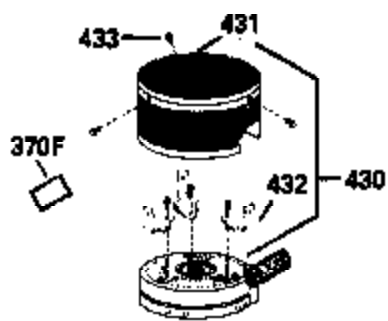

Ref #	Part Number	Qty	Description
274	26754A		* Gasket, Exhaust (Use as required)
277	650795		Screw, 1/4-20 x 2-1/4"
277A	30063		Screw, 1/4-20 x 1/2" (Use as required)
370F	34387		Decal, Instruction (Optional)
415	730162		Muffler Adap.Kit(Incl.274,277A)(Use a s req.)
430	730574		Debris Screen Kit (Incl. 370F,431-433)(Opt.)
431	35596		Screen, Debris (Optional)
432	35597		Bracket, Debris screen (Optional)
433	650910		Screw, 8-32 x 1/4" (Optional)