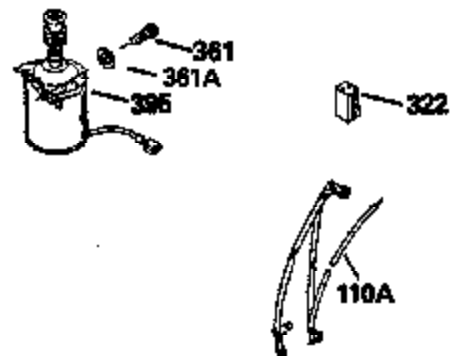

Ref #	Part Number	Qty	Description
274	26754A		* Gasket, Exhaust (Use as required)
277	650795		Screw, 1/4-20 x 2-1/4"
277A	30063		Screw, 1/4-20 x 1/2" (Use as required)
370F	34387		Decal, Instruction (Optional)
415	730162		Muffler Adap.Kit(Incl.274,277A)(Use a s req.)
430	730574		Debris Screen Kit (Incl. 370F,431-433)(Opt.)
431	35596		Screen, Debris (Optional)
432	35597		Bracket, Debris screen (Optional)
433	650910		Screw, 8-32 x 1/4" (Optional)