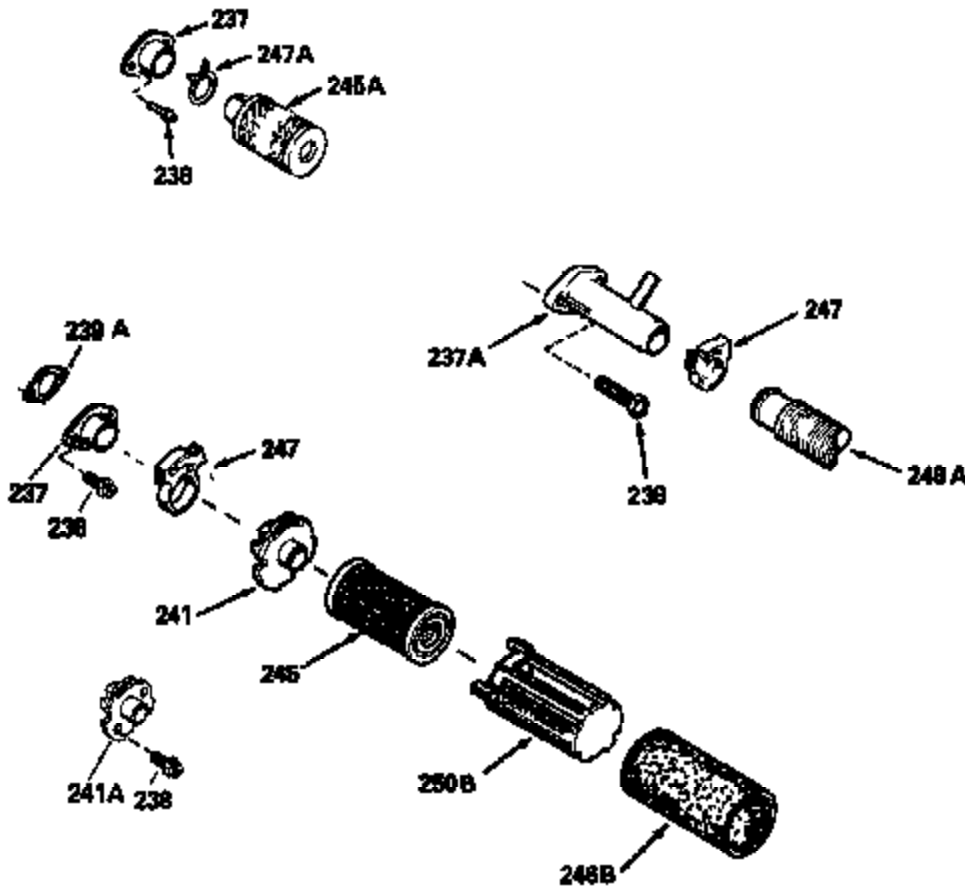

Ref #	Part Number	Qty	Description
19	31361		Spring, Extension
69	35261		* Gasket, Mounting flange
182	6201		Screw, 1/4-28 x 7/8"
185	31384A		Pipe, Intake (Incl. 224)
186	34337		Link, Governor spring
209	30200		Screw, 10-24 x 9/16"
223	650451		Screw, 1/4-20 x 1"
238	650806		Screw, 10-32 x 5/8"
246B	35435		Filter, Pre-Air (Use as required)