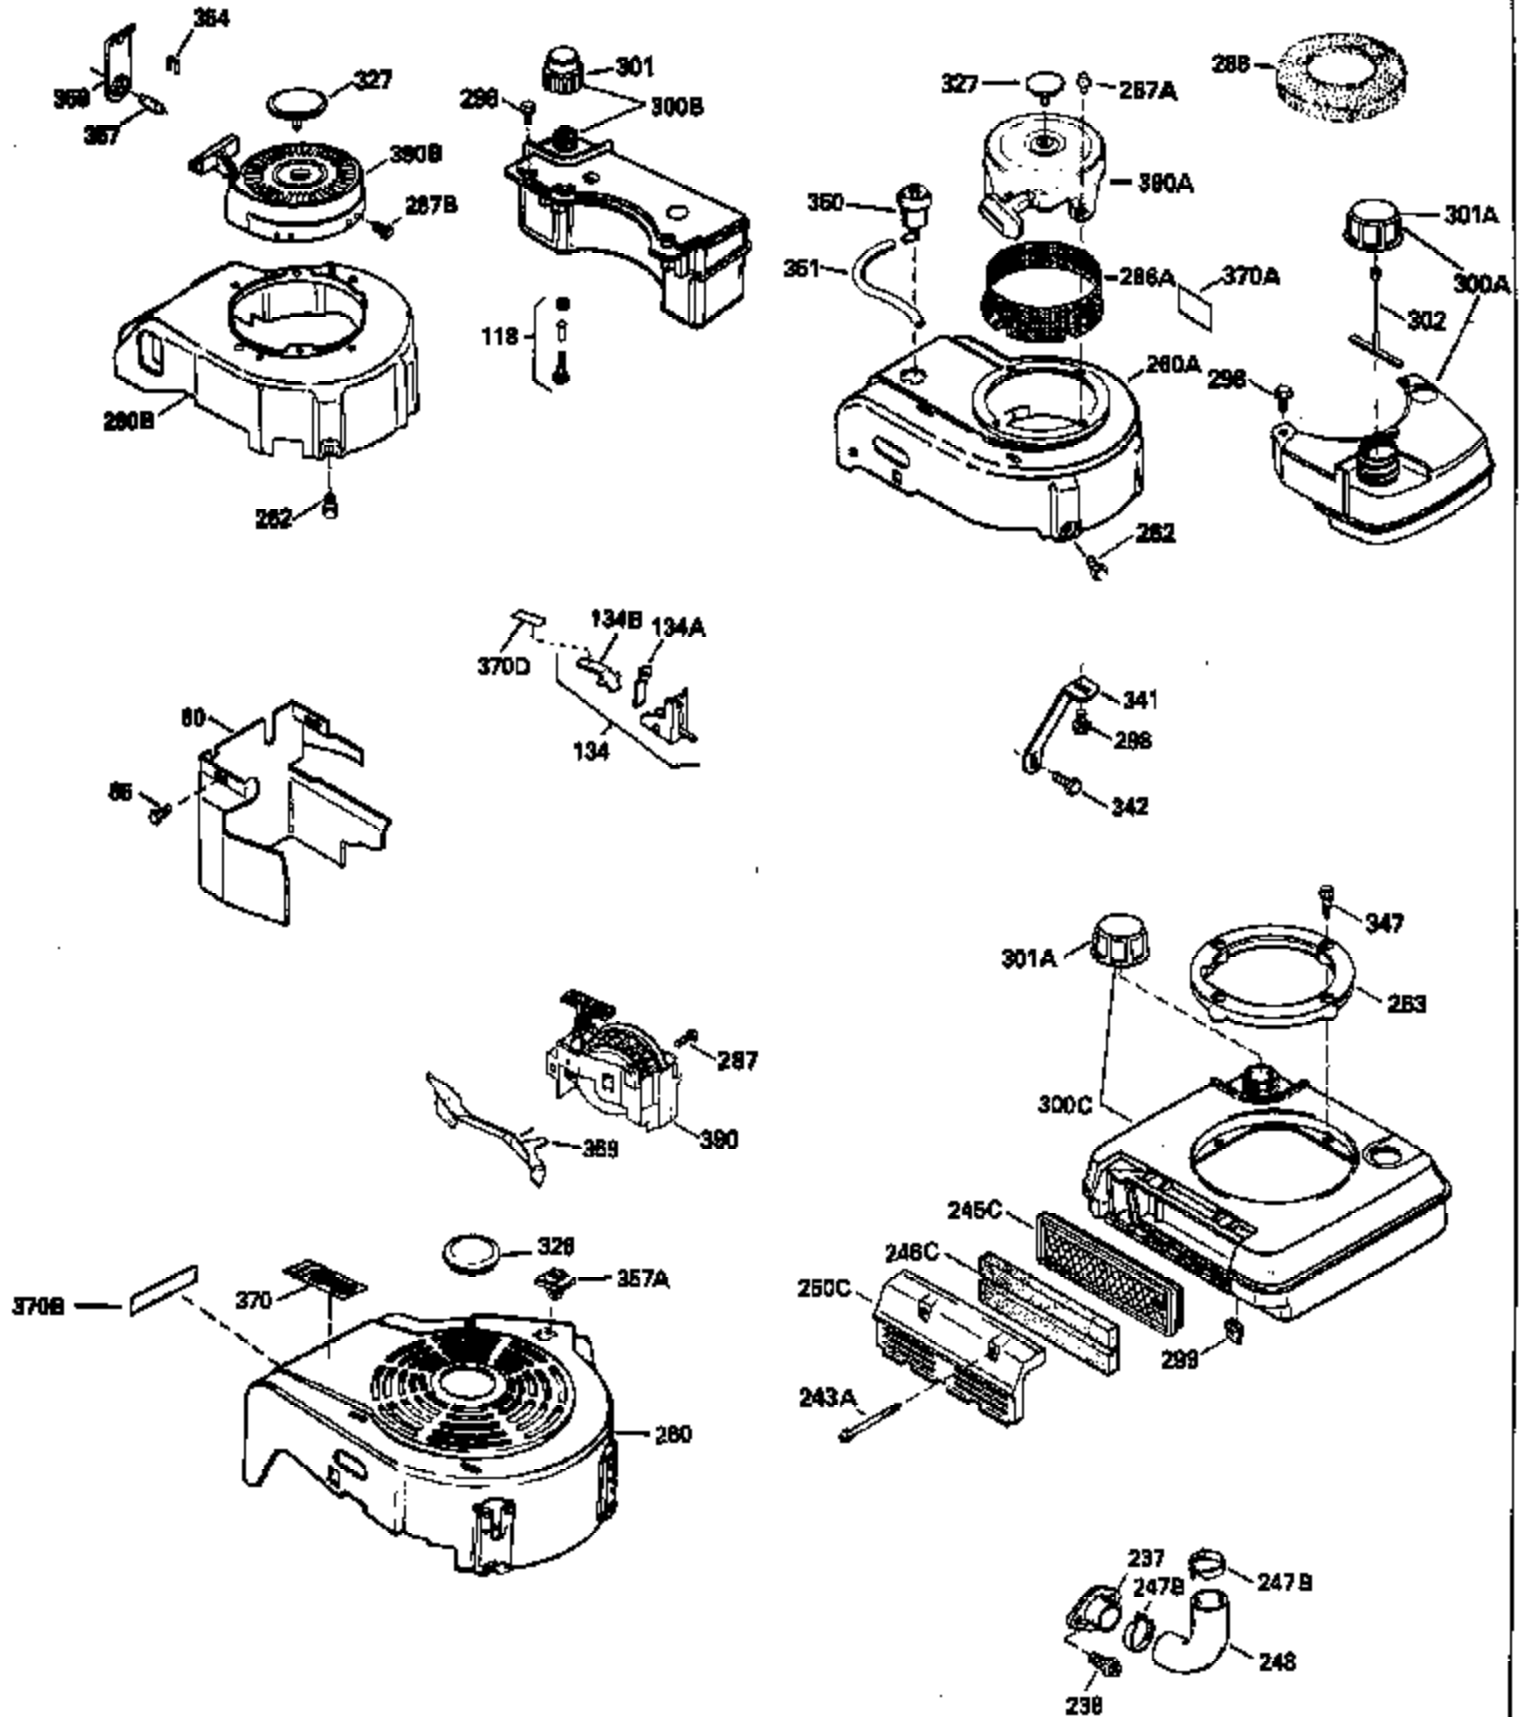

ILLUSTRATION SHOWS TYPICAL PARTS ONLY. ORDER BY PART NUMBER. PARTS NOT LISTED ARE SUPPLIED BY OEM.

Ref #	Part Number	Qty	Description
118	730194		Rope Guide Kit (Use as required with 34476 fuel tank)
238	650806		Screw, 10-32 x 5/8"
246C	35705		Filter, Pre-Air (Optional)
260	35127		Housing, Blower
262	650831		Screw, 1/4-20 x 15/32"
287A	650735		Screw, 10-24 x 3/8" (Use as required)
287A			Pop Rivet, (3/16" Dia.)(Purchase locally)
287	650802		Screw, 1/4-20 x 5/8"
298	28763		Screw, 10-32 x 35/64"
300B	34476		Fuel Tank (Incl. 292 & 301)
301	33032		Fuel Cap
326	34113		Plug, Screen
370	550223		Decal, Name
370A	34346		Decal, Instruction
390	590531		Side Mount Rewind Starter (Refer to Division 5, Section C, page 32 or Fiche 8, Grid G-8 for breakdown)