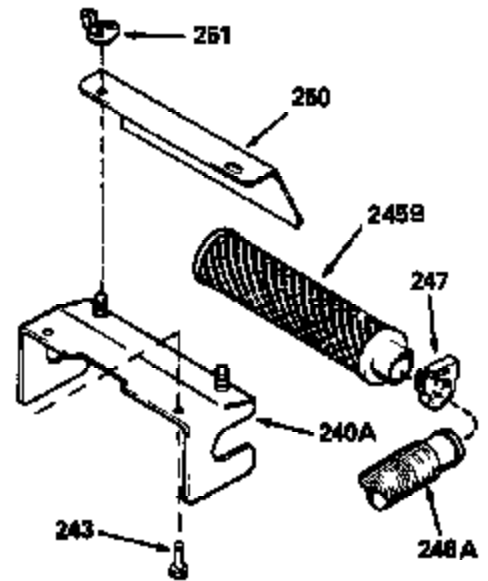

Ref #	Part Number	Qty	Description
19	31361		Spring, Extension
69	35261		* Gasket, Mounting flange
182	6201		Screw, 1/4-28 x 7/8"
185	31384A		Pipe, Intake (Incl. 224)
186	34337		Link, Governor spring
209	30200		Screw, 10-24 x 9/16"
223	650451		Screw, 1/4-20 x 1"
238	650806		Screw, 10-32 x 5/8"
246B	35435		Filter, Pre-Air (Use as required)