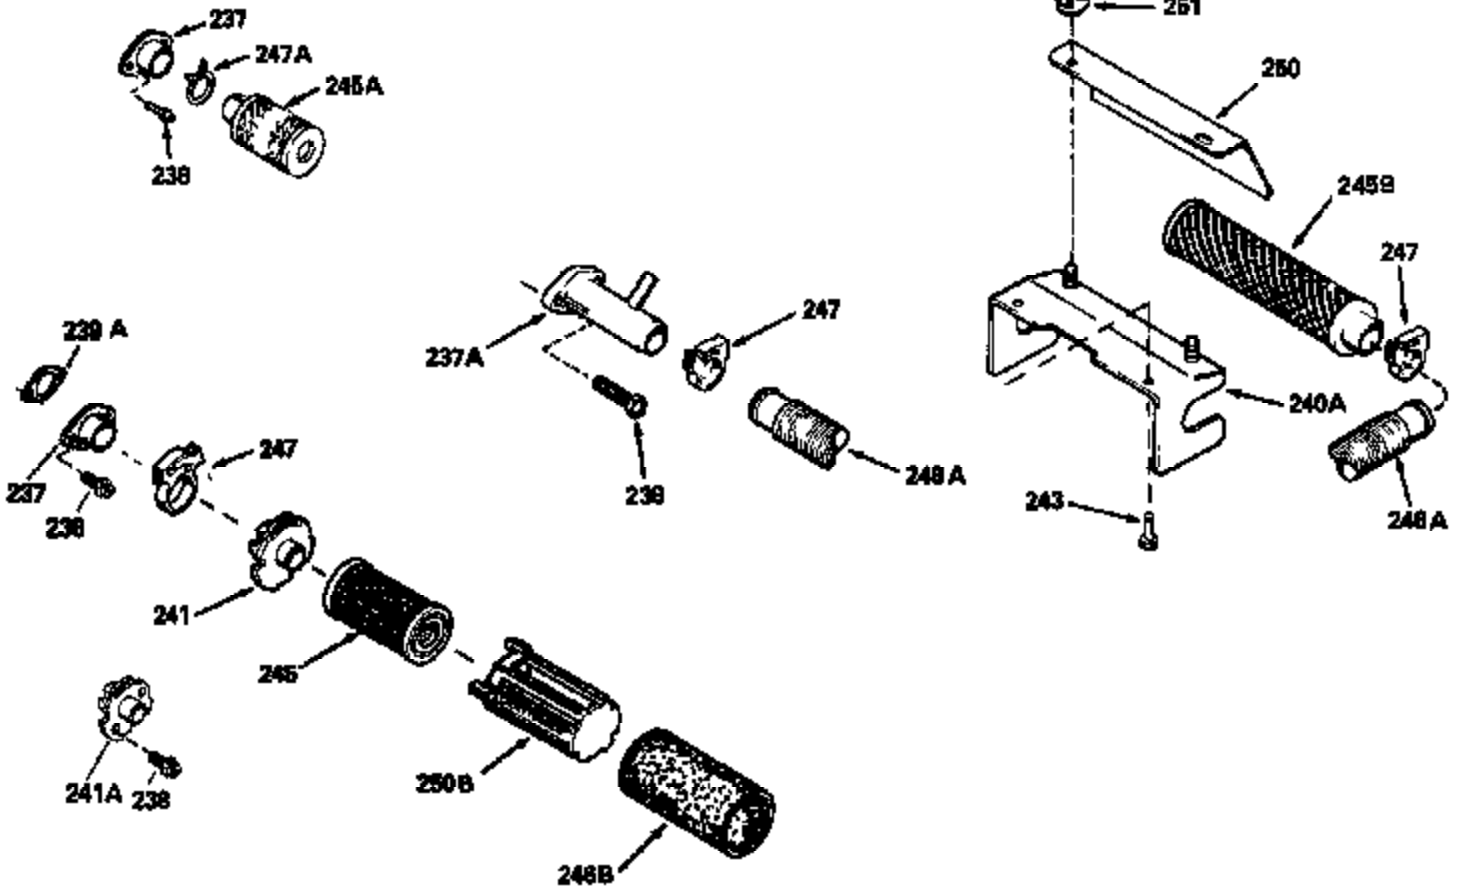

Ref #	Part Number	Qty	Description
400	33238C		* Gasket Set (Incl. items marked *)
420	730225		SAE 30, 4-Cycle Engine Oil (Quart)

ILLUSTRATION SHOWS TYPICAL PARTS ONLY. ORDER BY PART NUMBER. PARTS NOT LISTED ARE SUPPLIED BY OEM.

Ref #	Part Number	Qty	Description
118	730194		Rope Guide Kit (Use as required with 34476 fuel tank)
238	650806		Screw, 10-32 x 5/8"
246C	35705		Filter, Pre-Air (Optional)
260A	34859		Housing, Blower
262	650831		Screw, 1/4-20 x 15/32"
286	35009		Screen, Starter cup
287A	650735		Screw, 10-24 x 3/8" (Use as required)
287A			Pop Rivet, (3/16" Dia.)(Purchase locally)
301	33032		Fuel Cap
354	35025		Staple (Not used on all models)
357	34985		Rope Stop & Staple Ass'y. (Incl. 354)
370A	34346		Decal, Instruction
390A	590420A		Rewind Starter (Refer to Division 5, Section C, page 25 or Fiche 8, Grid G-7 for breakdown)

Ref #	Part Number	Qty	Description
19	31361		Spring, Extension
69	35261		* Gasket, Mounting flange
182	6201		Screw, 1/4-28 x 7/8"
185	31384A		Pipe, Intake (Incl. 224)
186	34337		Link, Governor spring
209	30200		Screw, 10-24 x 9/16"
223	650451		Screw, 1/4-20 x 1"
238	650806		Screw, 10-32 x 5/8"
246B	35435		Filter, Pre-Air (Use as required)