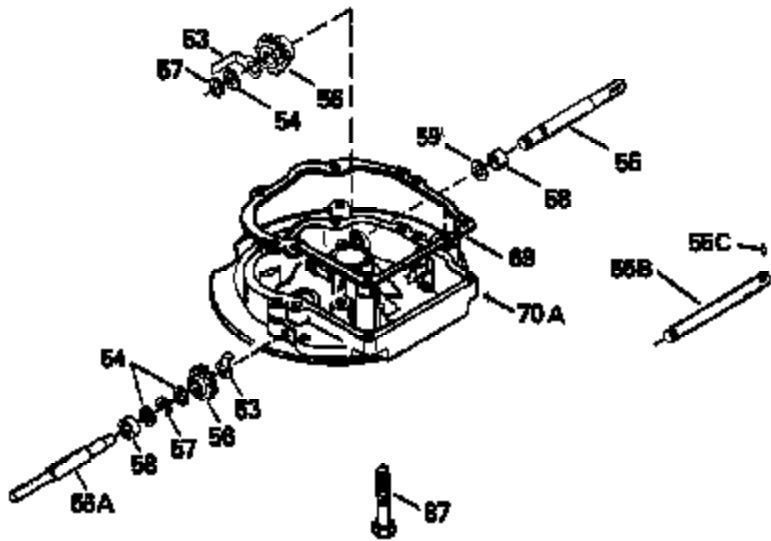

Ref #	Part Number	Qty	Description
400	33238C		* Gasket Set (Incl. items marked *)
420	730225		SAE 30, 4-Cycle Engine Oil (Quart)

ILLUSTRATION SHOWS TYPICAL PARTS ONLY. ORDER BY PART NUMBER. PARTS NOT LISTED ARE SUPPLIED BY OEM.

Ref #	Part Number	Qty	Description
118	730194		Rope Guide Kit (Use as required with 34476 fuel tank)
238	650806		Screw, 10-32 x 5/8"
246C	35705		Filter, Pre-Air (Optional)
260A	34859		Housing, Blower
262	650831		Screw, 1/4-20 x 15/32"
286	35009		Screen, Starter cup
287A	650735		Screw, 10-24 x 3/8" (Use as required)
287A			Pop Rivet, (3/16" Dia.)(Purchase locally)
301	33032		Fuel Cap
354	35025		Staple (Not used on all models)
357	34985		Rope Stop & Staple Ass'y. (Incl. 354)
370A	34346		Decal, Instruction
390A	590420A		Rewind Starter (Refer to Division 5, Section C, page 25 or Fiche 8, Grid G-7 for breakdown)

Ref #	Part Number	Qty	Description
19	31361		Spring, Extension
69	35261		* Gasket, Mounting flange
182	6201		Screw, 1/4-28 x 7/8"
185	31384A		Pipe, Intake (Incl. 224)
186	34337		Link, Governor spring
209	30200		Screw, 10-24 x 9/16"
223	650451		Screw, 1/4-20 x 1"
238	650806		Screw, 10-32 x 5/8"
246B	35435		Filter, Pre-Air (Use as required)