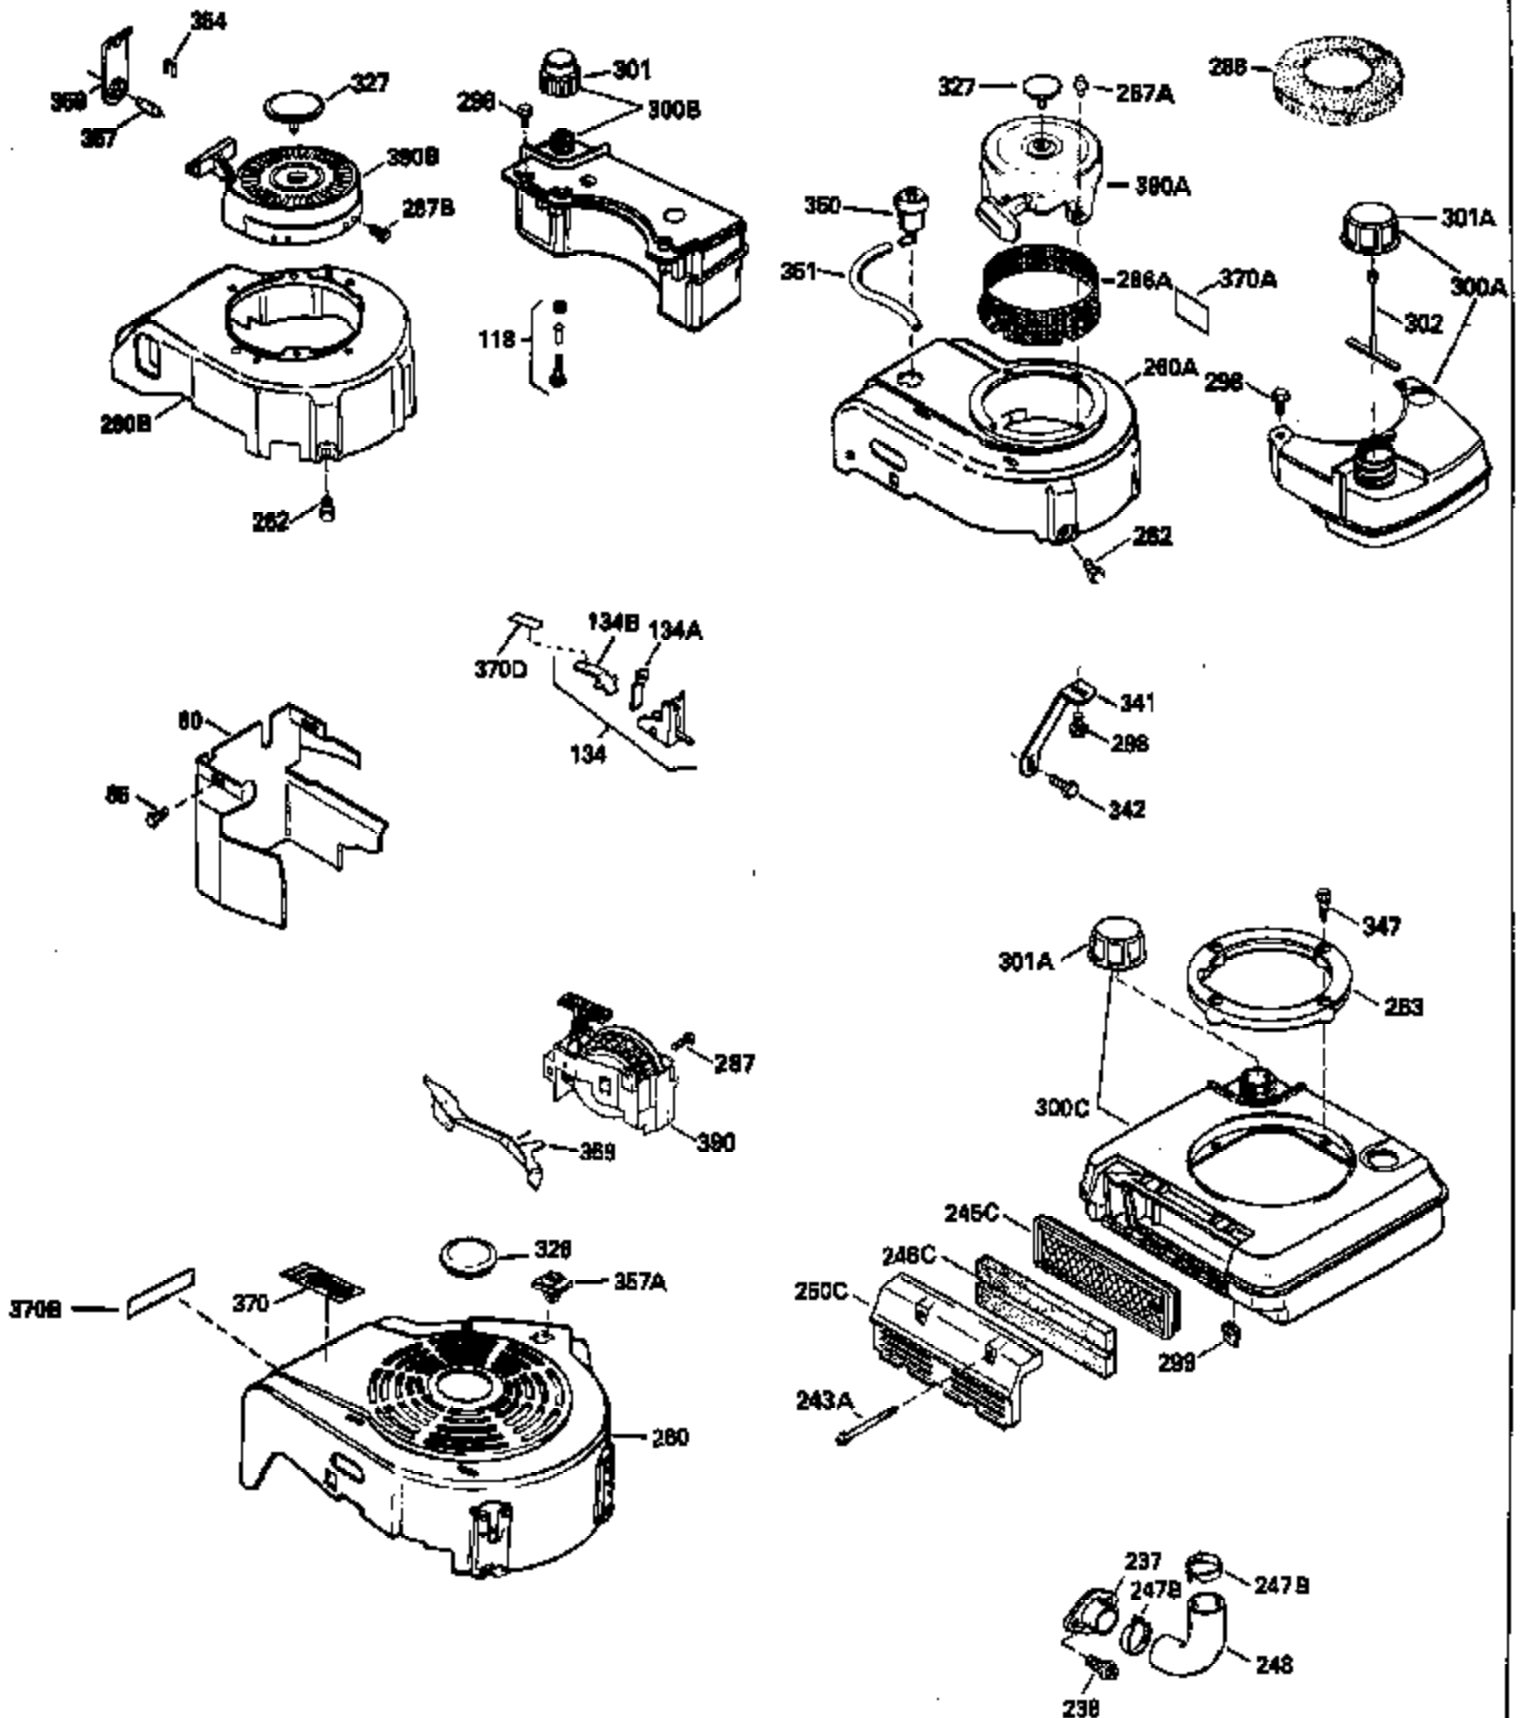

Ref #	Part Number	Qty	Description
400	33238C		* Gasket Set (Incl. items marked *)
420	730225		SAE 30, 4-Cycle Engine Oil (Quart)

ILLUSTRATION SHOWS TYPICAL PARTS ONLY. ORDER BY PART NUMBER. PARTS NOT LISTED ARE SUPPLIED BY OEM.