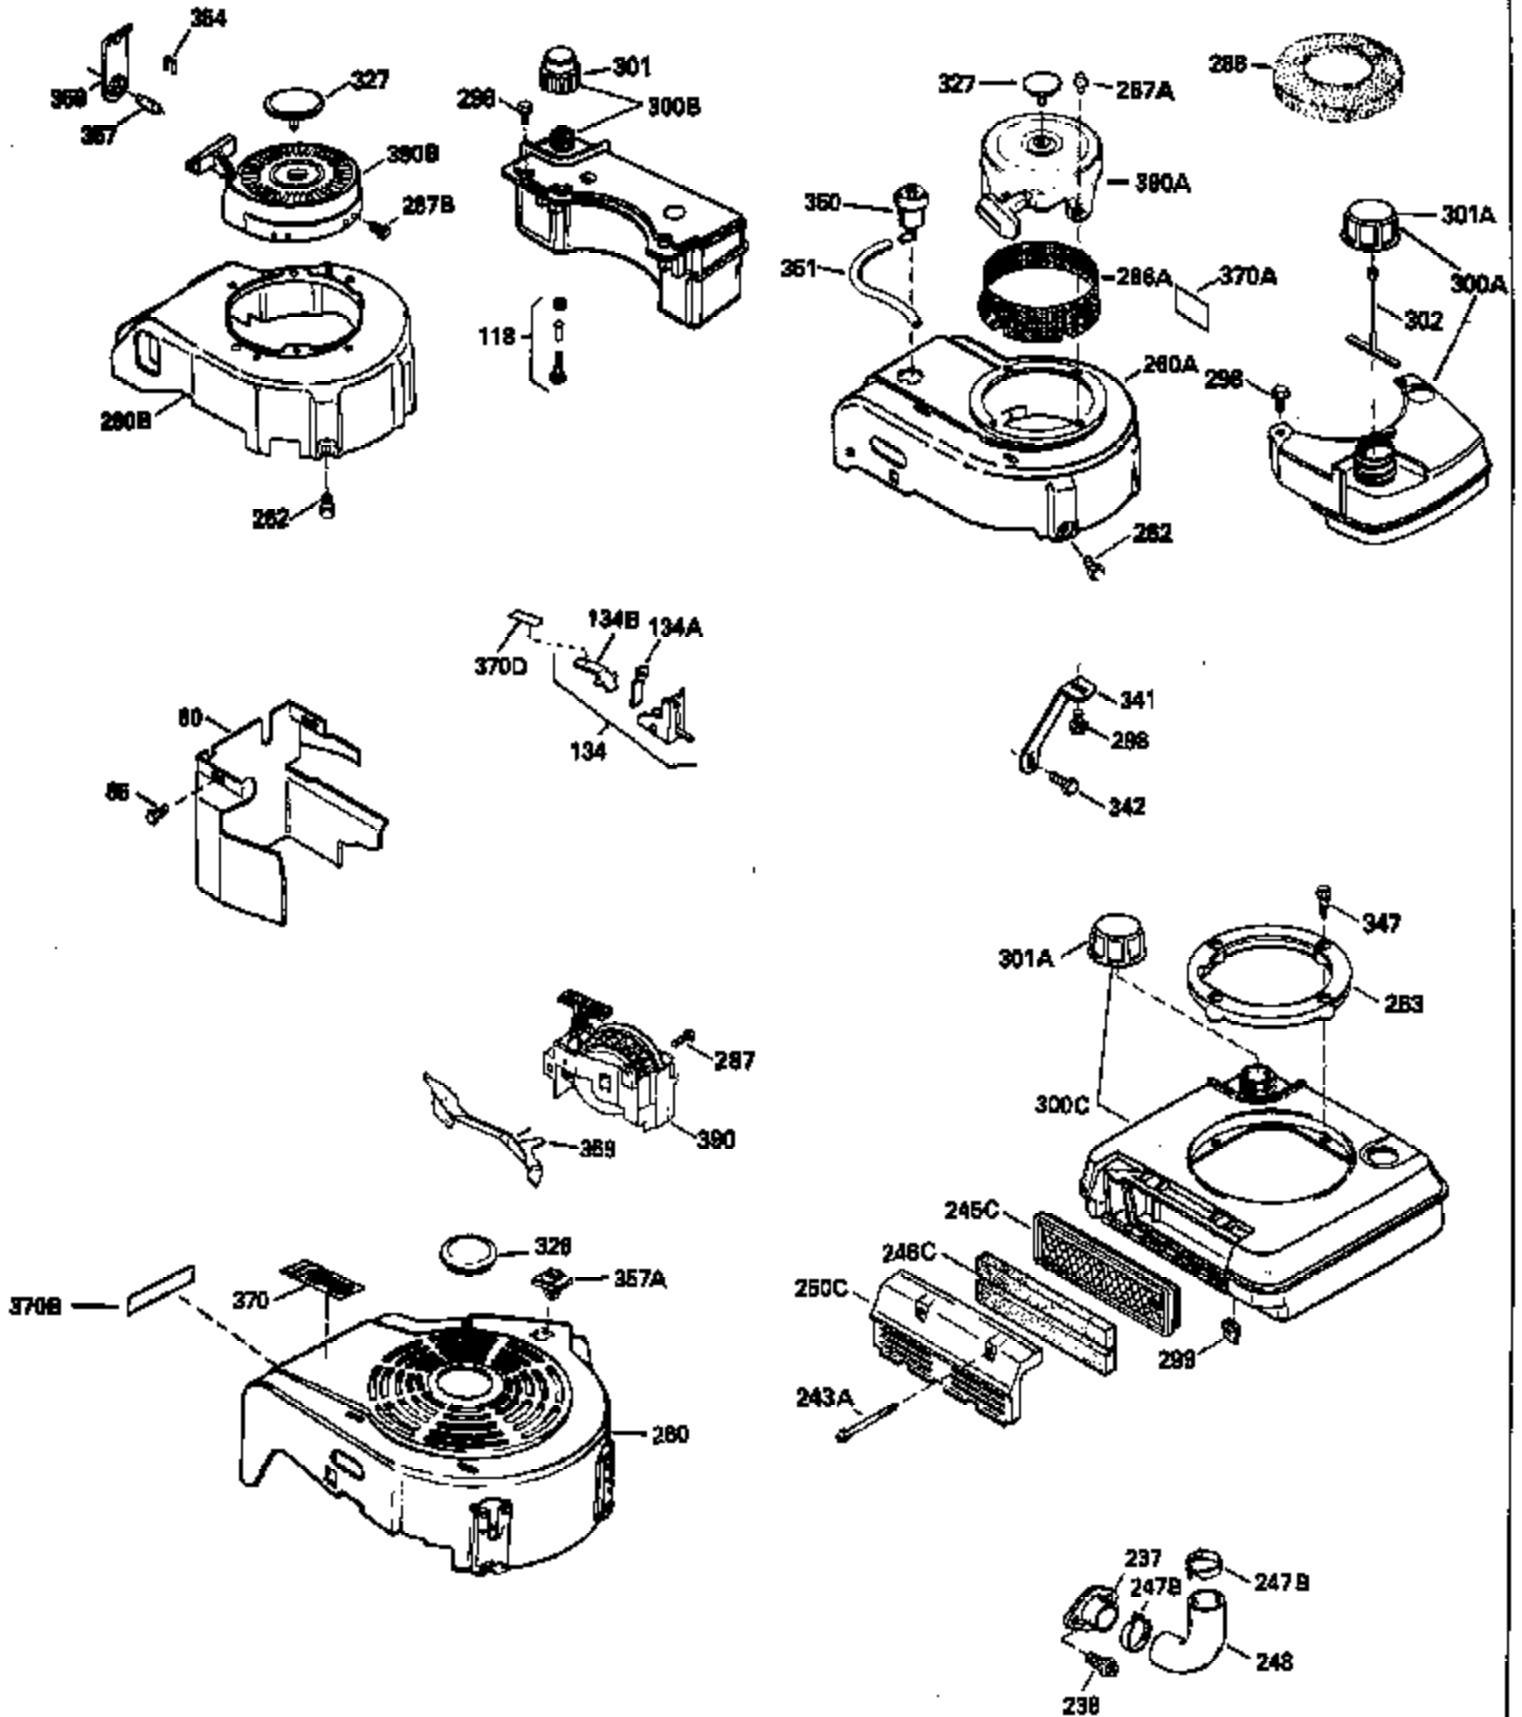

Ref #	Part Number	Qty	Description
420	730225		SAE 30, 4-Cycle Engine Oil (Quart)

ILLUSTRATION SHOWS TYPICAL PARTS ONLY. ORDER BY PART NUMBER. PARTS NOT LISTED ARE SUPPLIED BY OEM.

Ref #	Part Number	Qty	Description
118	730194		Rope Guide Kit (Use as required with 34476 fuel tank)
238	650806		Screw, 10-32 x 5/8"
246C	35705		Filter, Pre-Air (Optional)
260A	35476		Housing, Blower
262	650831		Screw, 1/4-20 x 15/32"
286A	35354		Screen, Starter cup (Stationary)
287A	650735		Screw, 10-24 x 3/8" (Use as required)
287A			Pop Rivet, (3/16" Dia.)(Purchase locally)
301	33032		Fuel Cap
370A	34346		Decal, Instruction
390A	590420A		Rewind Starter (Refer to Division 5, Section C, page 25 or Fiche 8, Grid G-7 for breakdown)