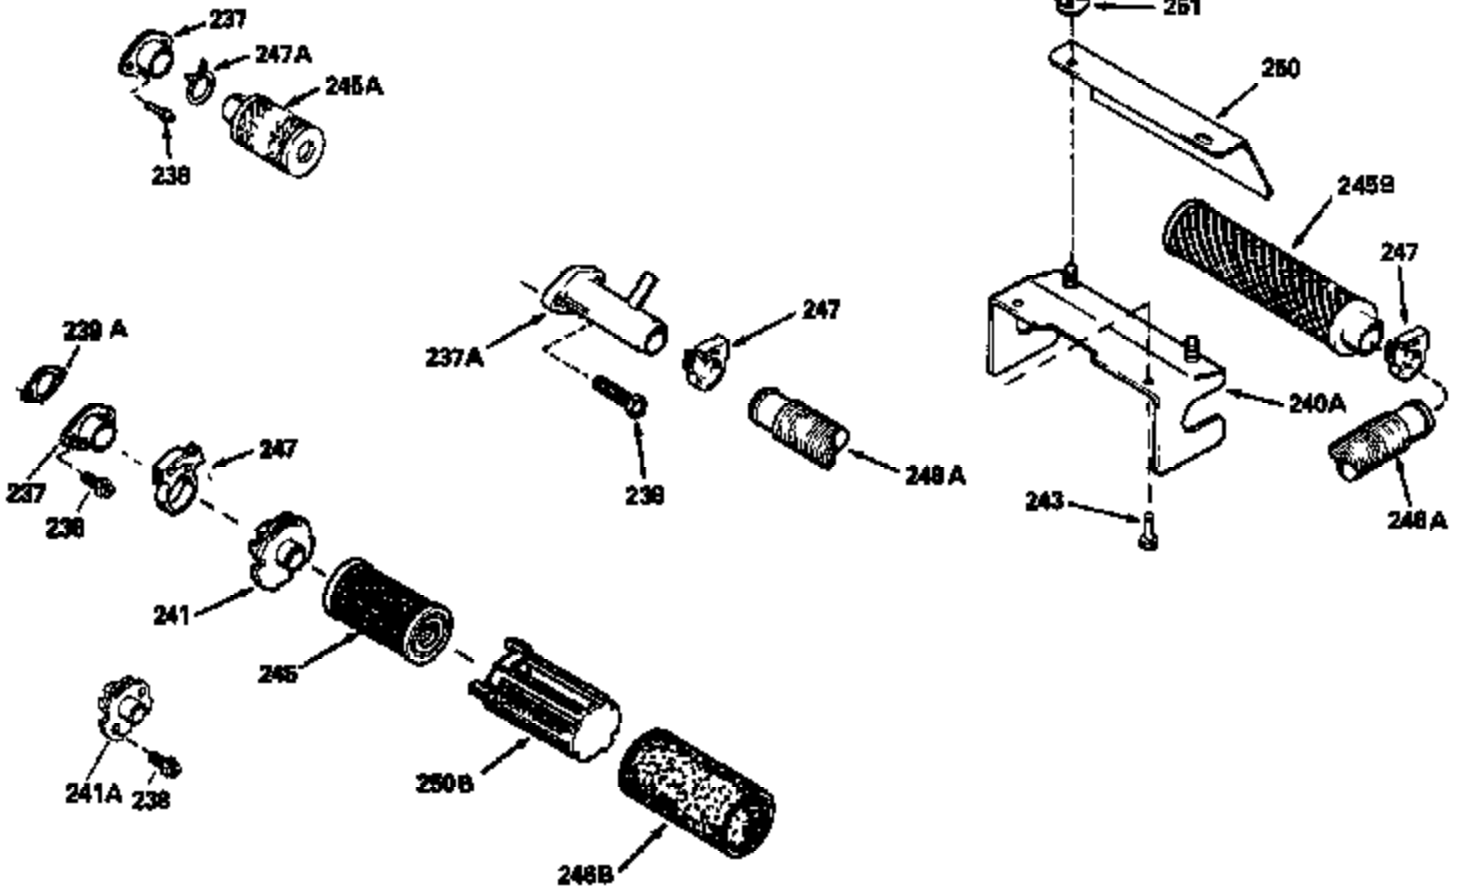

Ref #	Part Number	Qty	Description
420	730225		SAE 30, 4-Cycle Engine Oil (Quart)

ILLUSTRATION SHOWS TYPICAL PARTS ONLY. ORDER BY PART NUMBER. PARTS NOT LISTED ARE SUPPLIED BY OEM.

Ref #	Part Number	Qty	Description
118	730194		Rope Guide Kit (Use as required with 34476 fuel tank)
238	650806		Screw, 10-32 x 5/8"
246C	35705		Filter, Pre-Air (Optional)
260A	35476		Housing, Blower
262	650831		Screw, 1/4-20 x 15/32"
286A	35354		Screen, Starter cup (Stationary)
287A	650735		Screw, 10-24 x 3/8" (Use as required)
287A			Pop Rivet, (3/16" Dia.)(Purchase locally)
301	33032		Fuel Cap
370A	34346		Decal, Instruction
390A	590420A		Rewind Starter (Refer to Division 5, Section C, page 25 or Fiche 8, Grid G-7 for breakdown)

Ref #	Part Number	Qty	Description
189	650839		Screw, 1/4-20 x 3/8"
190	35831		Lever, Brake
191	35015B		Bracket Assy., S.E. Brake (Incl. 195)
194	32309		Ring, Retaining
195	610973		Terminal Assy.
210	27793		Clip, Conduit
211	28942		Screw, 10-32 x 3/8"
274	26754A		* Gasket, Exhaust (Use as required)
277	650795		Screw, 1/4-20 x 2-1/4"
277A	30063		Screw, 1/4-20 x 1/2" (Use as required)
370F	34387		Decal, Instruction (Optional)
415	730162		Muffler Adap.Kit(Incl.274,277A)(Use a s req.)
430	730574		Debris Screen Kit (Incl. 370F,431-433)(Opt.)
431	35596		Screen, Debris (Optional)
432	35597		Bracket, Debris screen (Optional)
433	650910		Screw, 8-32 x 1/4" (Optional)

Ref #	Part Number	Qty	Description
19	31361		Spring, Extension
69	35261		* Gasket, Mounting flange
182	6201		Screw, 1/4-28 x 7/8"
185	31384A		Pipe, Intake (Incl. 224)
186	34337		Link, Governor spring
209	30200		Screw, 10-24 x 9/16"
223	650451		Screw, 1/4-20 x 1"
238	650806		Screw, 10-32 x 5/8"
246B	35435		Filter, Pre-Air (Use as required)