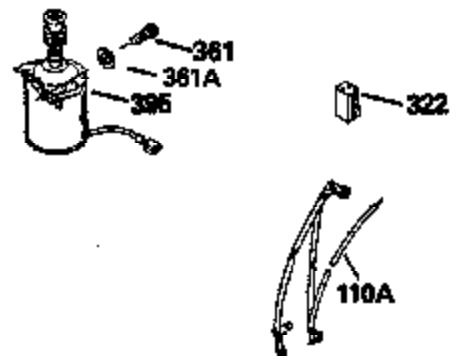

Ref #	Part Number	Qty	Description
420	730225		SAE 30, 4-Cycle Engine Oil (Quart)

ILLUSTRATION SHOWS TYPICAL PARTS ONLY. ORDER BY PART NUMBER. PARTS NOT LISTED ARE SUPPLIED BY OEM.

Ref #	Part Number	Qty	Description
118	730194		Rope Guide Kit (Use as required with 34476 fuel tank)
238	650806		Screw, 10-32 x 5/8"
246C	35705		Filter, Pre-Air (Optional)
260A	35476		Housing, Blower
262	650831		Screw, 1/4-20 x 15/32"
286A	35354		Screen, Starter cup (Stationary)
287A	650735		Screw, 10-24 x 3/8" (Use as required)
287A			Pop Rivet, (3/16" Dia.)(Purchase locally)
301	33032		Fuel Cap
370A	34346		Decal, Instruction
390A	590420A		Rewind Starter (Refer to Division 5, Section C, page 25 or Fiche 8, Grid G-7 for breakdown)