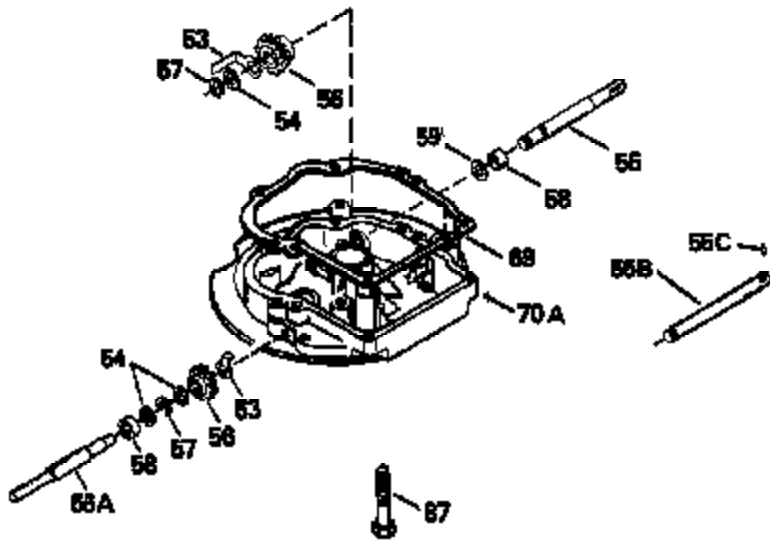

Ref #	Part Number	Qty	Description
420	730225		SAE 30, 4-Cycle Engine Oil (Quart)

ILLUSTRATION SHOWS TYPICAL PARTS ONLY. ORDER BY PART NUMBER. PARTS NOT LISTED ARE SUPPLIED BY OEM.

Ref #	Part Number	Qty	Description
118	730194		Rope Guide Kit (Use as required with 34476 fuel tank)
238	650806		Screw, 10-32 x 5/8"
246C	35705		Filter, Pre-Air (Optional)
260A	35476		Housing, Blower
262	650831		Screw, 1/4-20 x 15/32"
286A	35354		Screen, Starter cup (Stationary)
287A	650735		Screw, 10-24 x 3/8" (Use as required)
287A			Pop Rivet, (3/16" Dia.)(Purchase locally)
301	33032		Fuel Cap
370A	34346		Decal, Instruction
390A	590420A		Rewind Starter (Refer to Division 5, Section C, page 25 or Fiche 8, Grid G-7 for breakdown)

Ref #	Part Number	Qty	Description
189	650839		Screw, 1/4-20 x 3/8"
190	35831		Lever, Brake
191	35015B		Bracket Assy., S.E. Brake (Incl. 195)
194	32309		Ring, Retaining
195	610973		Terminal Assy.
210	27793		Clip, Conduit
211	28942		Screw, 10-32 x 3/8"
274	26754A		* Gasket, Exhaust (Use as required)
277	650795		Screw, 1/4-20 x 2-1/4"
277A	30063		Screw, 1/4-20 x 1/2" (Use as required)
370F	34387		Decal, Instruction (Optional)
415	730162		Muffler Adap.Kit(Incl.274,277A)(Use a s req.)
430	730574		Debris Screen Kit (Incl. 370F,431-433)(Opt.)
431	35596		Screen, Debris (Optional)
432	35597		Bracket, Debris screen (Optional)
433	650910		Screw, 8-32 x 1/4" (Optional)

Ref #	Part Number	Qty	Description
19	31361		Spring, Extension
69	35261		* Gasket, Mounting flange
182	6201		Screw, 1/4-28 x 7/8"
185	31384A		Pipe, Intake (Incl. 224)
186	34337		Link, Governor spring
209	30200		Screw, 10-24 x 9/16"
223	650451		Screw, 1/4-20 x 1"
238	650806		Screw, 10-32 x 5/8"
246B	35435		Filter, Pre-Air (Use as required)