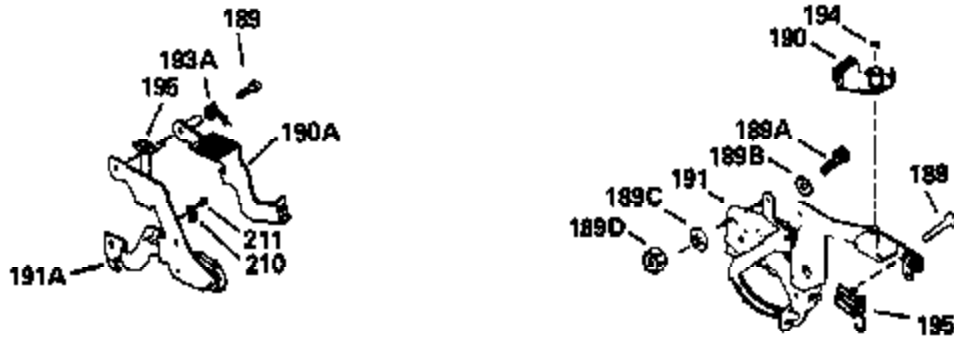

Ref #	Part Number	Qty	Description
420	730225		SAE 30, 4-Cycle Engine Oil (Quart)

ILLUSTRATION SHOWS TYPICAL PARTS ONLY. ORDER BY PART NUMBER. PARTS NOT LISTED ARE SUPPLIED BY OEM.

Ref #	Part Number	Qty	Description
118	730194		Rope Guide Kit (Use as required with 34476 fuel tank)
238	650806		Screw, 10-32 x 5/8"
246C	35705		Filter, Pre-Air (Optional)
260A	35476		Housing, Blower
262	650831		Screw, 1/4-20 x 15/32"
286A	35354		Screen, Starter cup (Stationary)
287A	650735		Screw, 10-24 x 3/8" (Use as required)
287A			Pop Rivet, (3/16" Dia.)(Purchase locally)
301	33032		Fuel Cap
370A	34346		Decal, Instruction
390A	590420A		Rewind Starter (Refer to Division 5, Section C, page 25 or Fiche 8, Grid G-7 for breakdown)