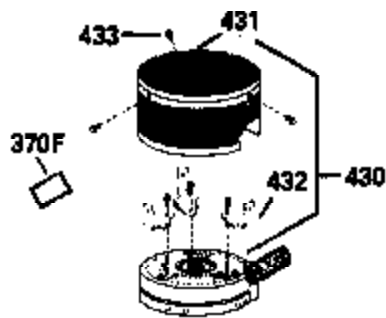

Ref #	Part Number	Qty	Description
420	730225		SAE 30, 4-Cycle Engine Oil (Quart)

ILLUSTRATION SHOWS TYPICAL PARTS ONLY. ORDER BY PART NUMBER. PARTS NOT LISTED ARE SUPPLIED BY OEM.

Ref #	Part Number	Qty	Description
118	730194		Rope Guide Kit (Use as required with 34476 fuel tank)
238	650806		Screw, 10-32 x 5/8"
246C	35705		Filter, Pre-Air (Optional)
260A	35476		Housing, Blower
262	650831		Screw, 1/4-20 x 15/32"
286A	35354		Screen, Starter cup (Stationary)
287A	650735		Screw, 10-24 x 3/8" (Use as required)
287A			Pop Rivet, (3/16" Dia.)(Purchase locally)
301	33032		Fuel Cap
370A	34346		Decal, Instruction
390A	590420A		Rewind Starter (Refer to Division 5, Section C, page 25 or Fiche 8, Grid G-7 for breakdown)