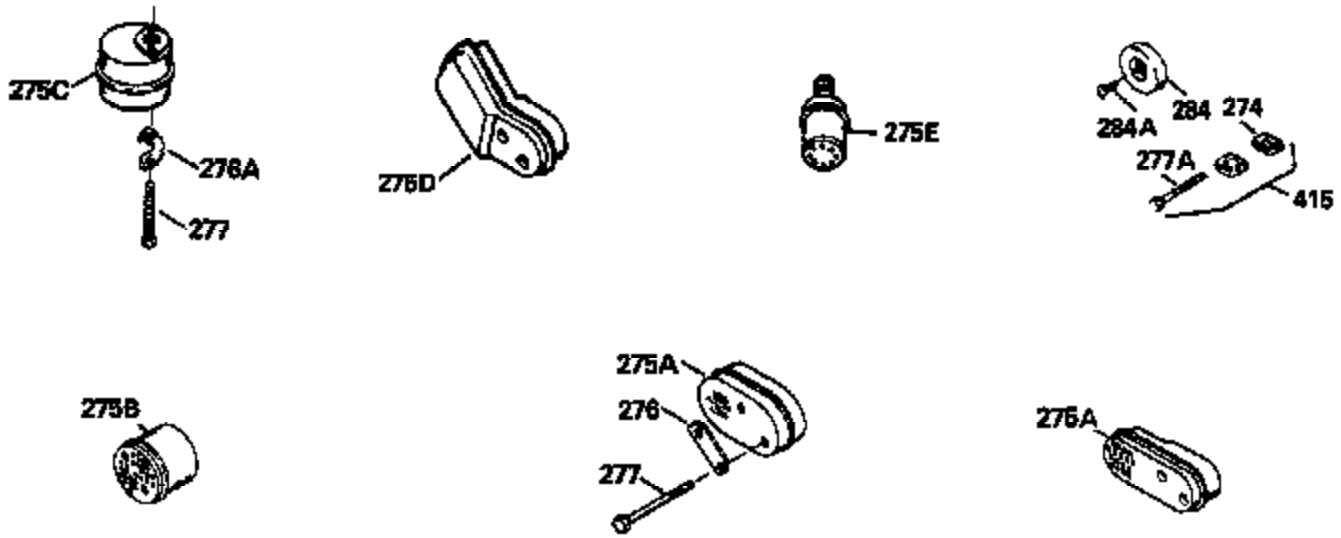

Ref #	Part Number	Qty	Description
420	730225		SAE 30, 4-Cycle Engine Oil (Quart)

ILLUSTRATION SHOWS TYPICAL PARTS ONLY. ORDER BY PART NUMBER. PARTS NOT LISTED ARE SUPPLIED BY OEM.

Ref #	Part Number	Qty	Description
118	730194		Rope Guide Kit (Use as required with 34476 fuel tank)
238	650806		Screw, 10-32 x 5/8"
246C	35705		Filter, Pre-Air (Optional)
260A	35476		Housing, Blower
262	650831		Screw, 1/4-20 x 15/32"
286A	35354		Screen, Starter cup (Stationary)
287A	650735		Screw, 10-24 x 3/8" (Use as required)
287A			Pop Rivet, (3/16" Dia.)(Purchase locally)
301	33032		Fuel Cap
370A	34346		Decal, Instruction
390A	590420A		Rewind Starter (Refer to Division 5, Section C, page 25 or Fiche 8, Grid G-7 for breakdown)