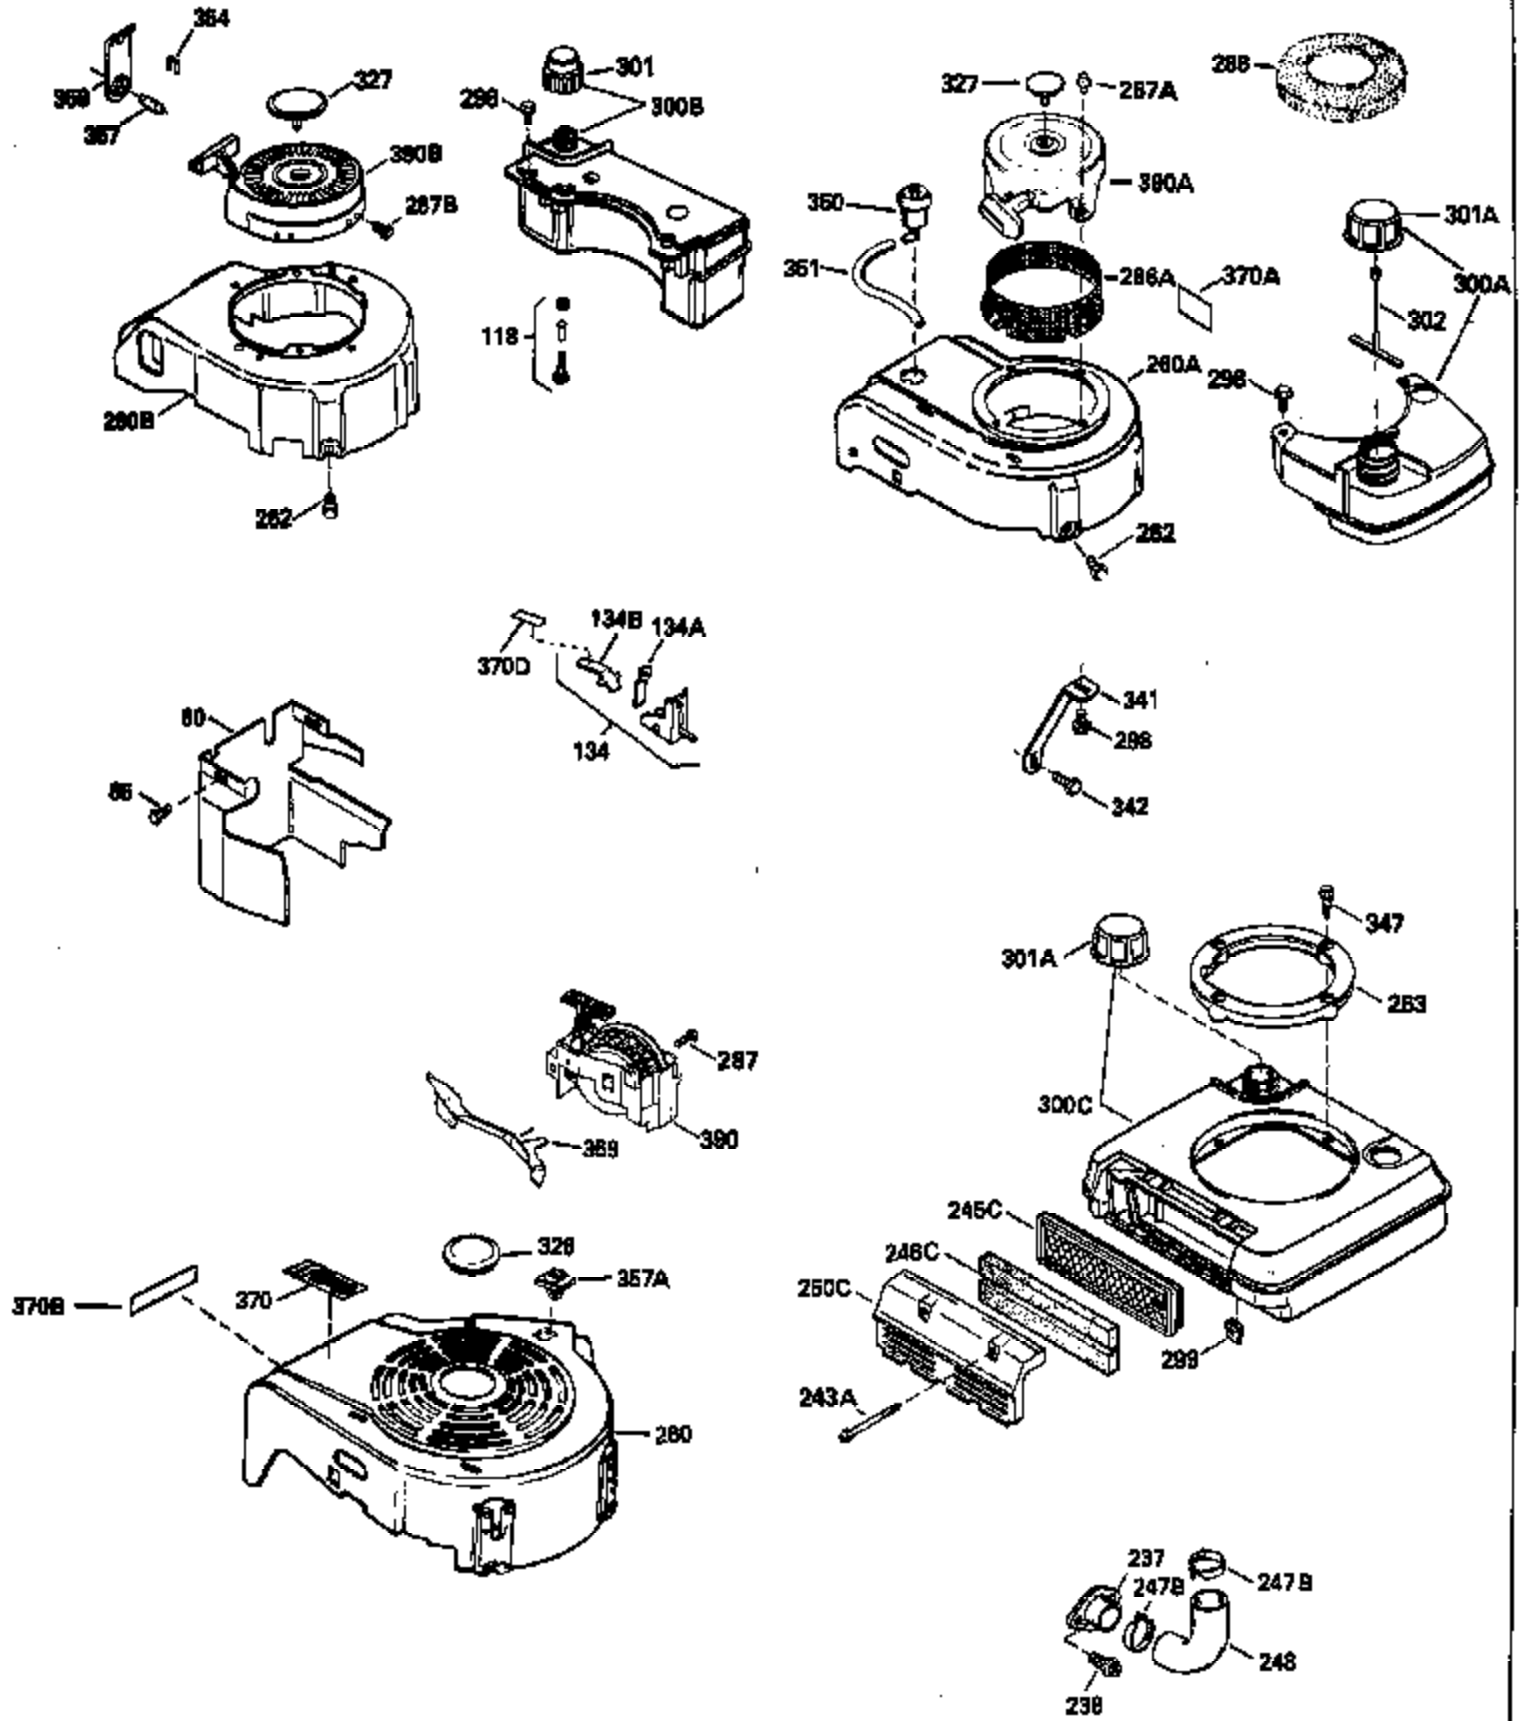

ILLUSTRATION SHOWS TYPICAL PARTS ONLY. ORDER BY PART NUMBER. PARTS NOT LISTED ARE SUPPLIED BY OEM.

Ref #	Part Number	Qty	Description
118	730194		Rope Guide Kit (Use as required with 34476 fuel tank)
238	650806		Screw, 10-32 x 5/8"
246C	35705		Filter, Pre-Air (Optional)
260A	35491		Housing, Blower
262	650831		Screw, 1/4-20 x 15/32"
287A	650735		Screw, 10-24 x 3/8" (Use as required)
287A			Pop Rivet, (3/16" Dia.)(Purchase locally)
287B	650884		Screw, 8-32 x 1/2"
301	33032		Fuel Cap
327	35932		Plug, Starter
370A	34346		Decal, Instruction
390B	590621		Rewind Starter (Refer to Division 5, Section C, page 34 or Fiche 8, Grid G-9 for breakdown)