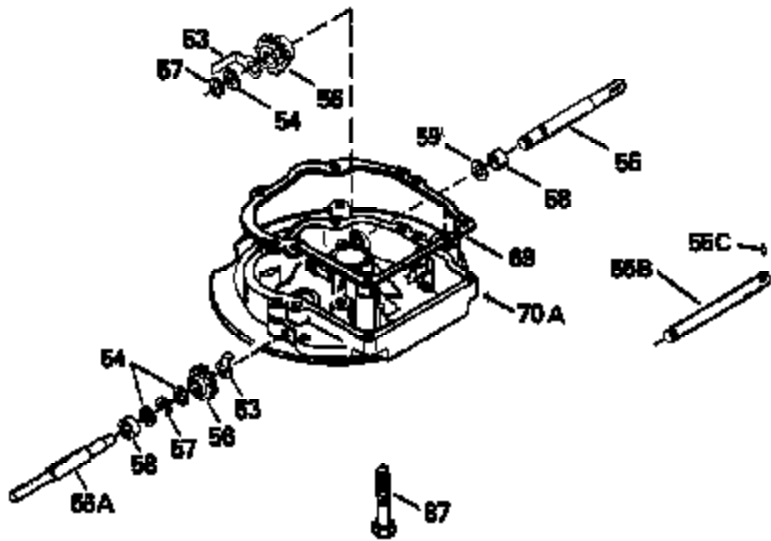

Ref #	Part Number	Qty	Description
380	632046A		Carburetor (Incl. 184) (Refer to Division 5, Section A, page A2-10 or Fiche 8, Grid F-3for breakdown)
390B	590621		Rewind Starter (Refer to Division 5, Section C, page 34 or Fiche 8, Grid G-9 for breakdown)
400	33238C		* Gasket Set (Incl. items marked *)
420	730225		SAE 30, 4-Cycle Engine Oil (Quart)

ILLUSTRATION SHOWS TYPICAL PARTS ONLY. ORDER BY PART NUMBER. PARTS NOT LISTED ARE SUPPLIED BY OEM.

Ref #	Part Number	Qty	Description
118	730194		Rope Guide Kit (Use as required with 34476 fuel tank)
238	650806		Screw, 10-32 x 5/8"
246C	35705		Filter, Pre-Air (Optional)
260A	35491		Housing, Blower
262	650831		Screw, 1/4-20 x 15/32"
287A	650735		Screw, 10-24 x 3/8" (Use as required)
287A			Pop Rivet, (3/16" Dia.)(Purchase locally)
287B	650884		Screw, 8-32 x 1/2"
301	33032		Fuel Cap
327	35932		Plug, Starter
370A	34346		Decal, Instruction
390B	590621		Rewind Starter (Refer to Division 5, Section C, page 34 or Fiche 8, Grid G-9 for breakdown)

Ref #	Part Number	Qty	Description
189	650839		Screw, 1/4-20 x 3/8"
190	35831		Lever, Brake
191	35015B		Bracket Assy., S.E. Brake (Incl. 195)
194	32309		Ring, Retaining
195	610973		Terminal Assy.
210	27793		Clip, Conduit
211	28942		Screw, 10-32 x 3/8"
274	26754A		* Gasket, Exhaust (Use as required)
277	650795		Screw, 1/4-20 x 2-1/4"
277A	30063		Screw, 1/4-20 x 1/2" (Use as required)
370F	34387		Decal, Instruction (Optional)
415	730162		Muffler Adap.Kit(Incl.274,277A)(Use a s req.)
430	730574		Debris Screen Kit (Incl. 370F,431-433)(Opt.)
431	35596		Screen, Debris (Optional)
432	35597		Bracket, Debris screen (Optional)
433	650910		Screw, 8-32 x 1/4" (Optional)

Ref #	Part Number	Qty	Description
19	31361		Spring, Extension
69	35261		* Gasket, Mounting flange
182	6201		Screw, 1/4-28 x 7/8"
185	31384A		Pipe, Intake (Incl. 224)
186	34337		Link, Governor spring
209	30200		Screw, 10-24 x 9/16"
223	650451		Screw, 1/4-20 x 1"
238	650806		Screw, 10-32 x 5/8"
246B	35435		Filter, Pre-Air (Use as required)