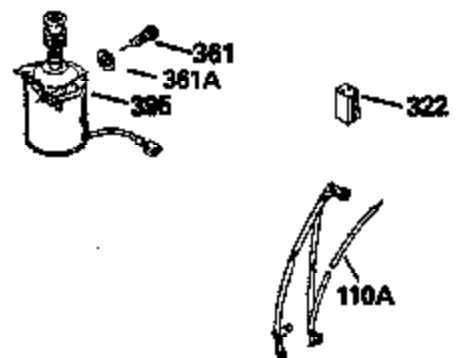

Ref #	Part Number	Qty	Description
189	650839		Screw, 1/4-20 x 3/8"
190	35831		Lever, Brake
191	35040A		Bracket Assy., S.E. Brake (Incl. 195)
194	32309		Ring, Retaining
195	610973		Terminal Assy.
210	27793		Clip, Conduit
211	28942		Screw, 10-32 x 3/8"
274	26754A		* Gasket, Exhaust (Use as required)
277	650795		Screw, 1/4-20 x 2-1/4"
277A	30063		Screw, 1/4-20 x 1/2" (Use as required)
370F	34387		Decal, Instruction (Optional)
415	730162		Muffler Adap.Kit(Incl.274,277A)(Use a s req.)
430	730574		Debris Screen Kit (Incl. 370F,431-433)(Opt.)
431	35596		Screen, Debris (Optional)
432	35597		Bracket, Debris screen (Optional)
433	650910		Screw, 8-32 x 1/4" (Optional)