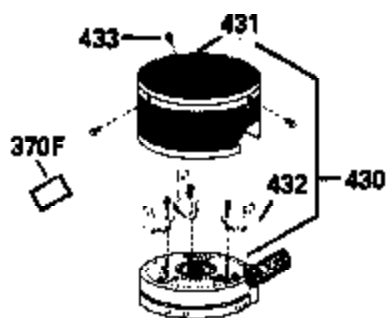

Ref #	Part Number	Qty	Description
189	650839		Screw, 1/4-20 x 3/8"
190	35831		Lever, Brake
191	35040A		Bracket Assy., S.E. Brake (Incl. 195)
194	32309		Ring, Retaining
195	610973		Terminal Assy.
210	27793		Clip, Conduit
211	28942		Screw, 10-32 x 3/8"
274	26754A		* Gasket, Exhaust (Use as required)
277	650795		Screw, 1/4-20 x 2-1/4"
277A	30063		Screw, 1/4-20 x 1/2" (Use as required)
370F	34387		Decal, Instruction (Optional)
415	730162		Muffler Adap.Kit(Incl.274,277A)(Use a s req.)
430	730574		Debris Screen Kit (Incl. 370F,431-433)(Opt.)
431	35596		Screen, Debris (Optional)
432	35597		Bracket, Debris screen (Optional)
433	650910		Screw, 8-32 x 1/4" (Optional)