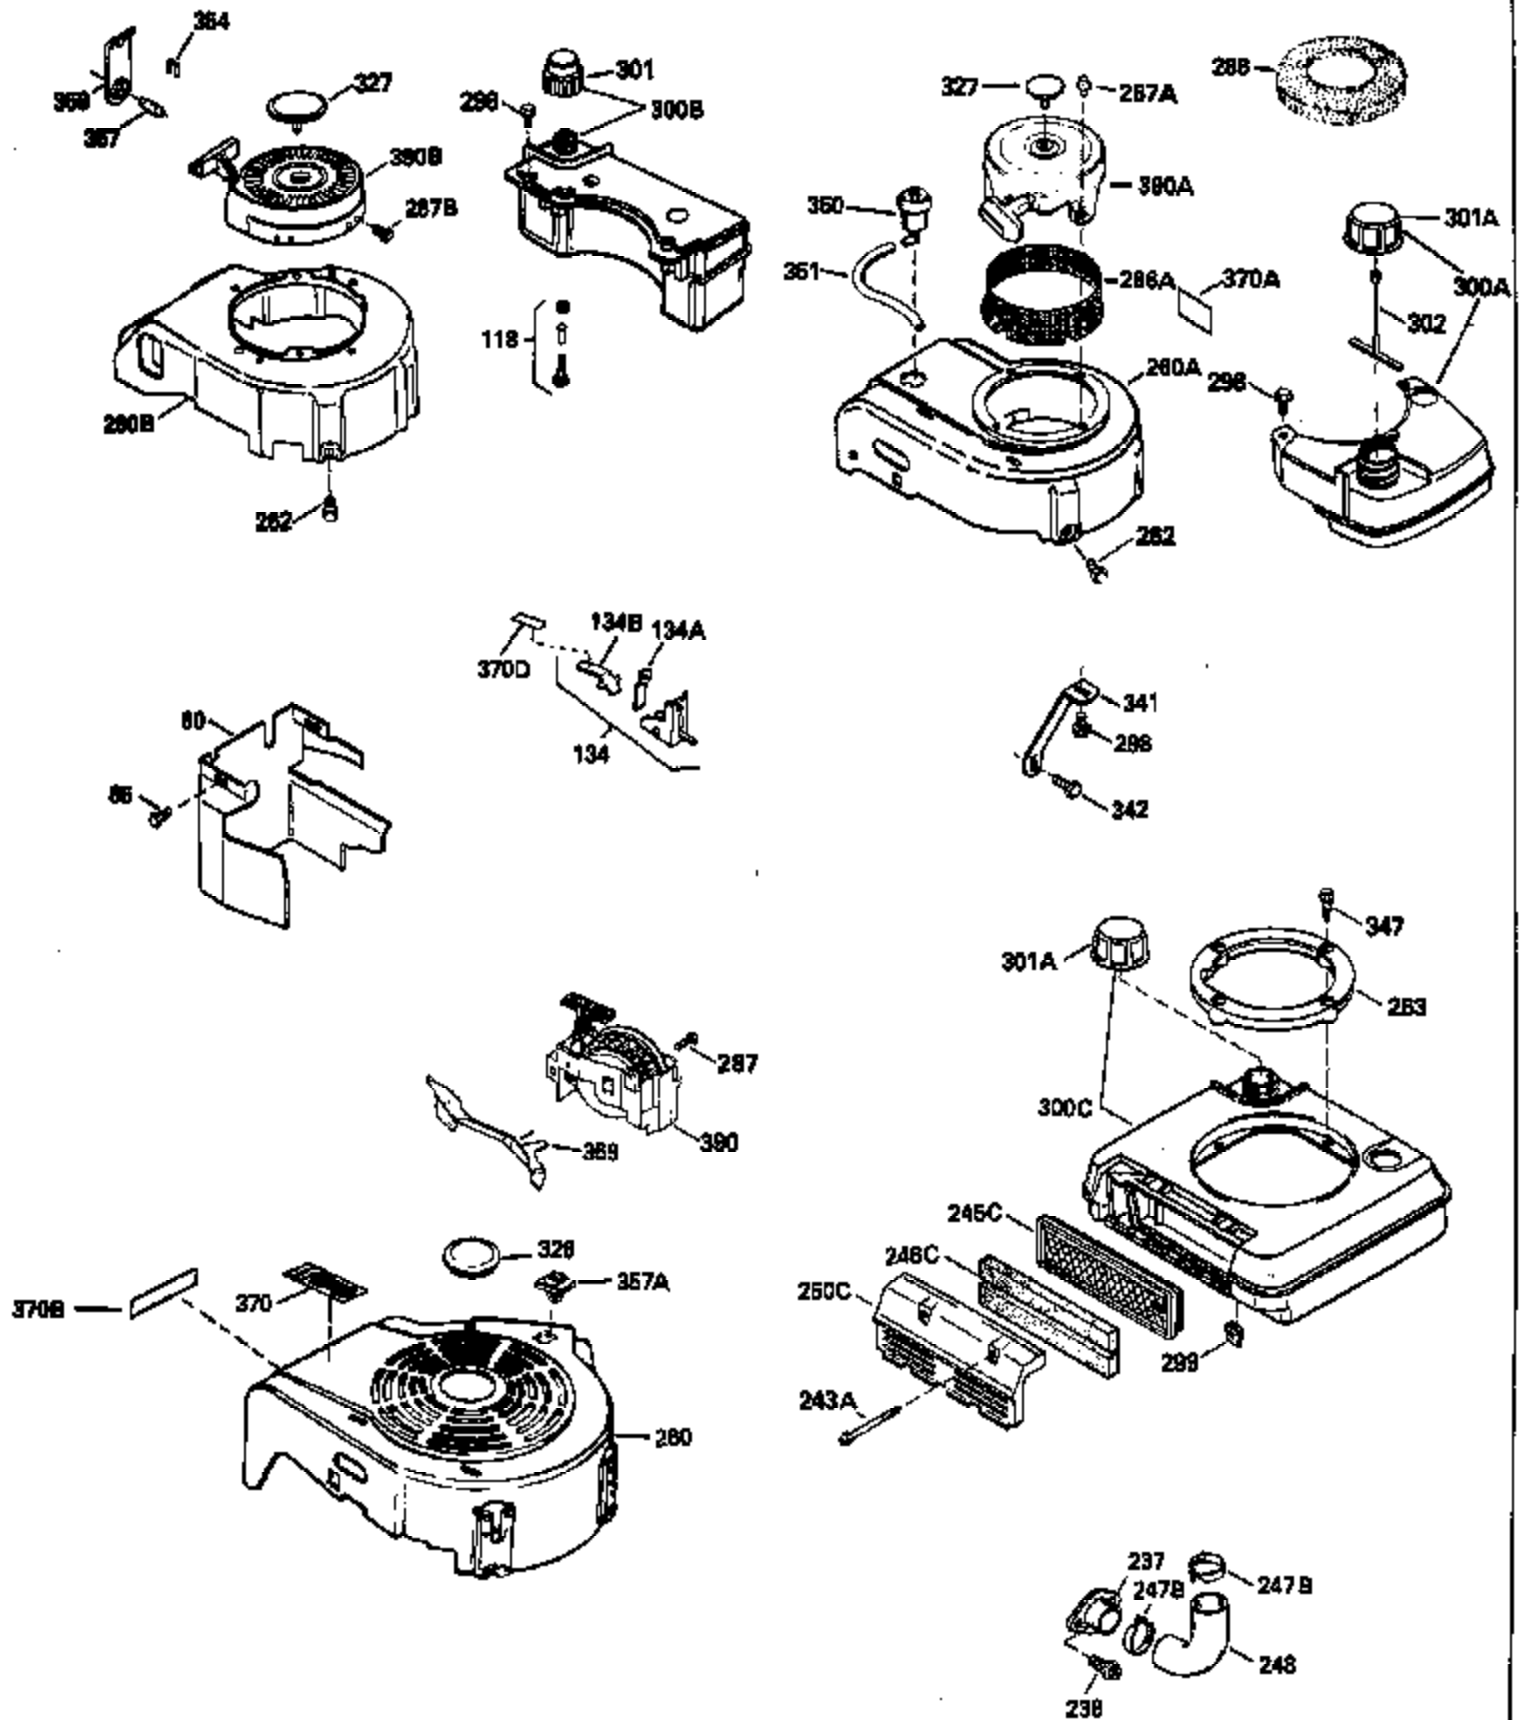

Ref #	Part Number	Qty	Description
400	33238C		* Gasket Set (Incl. items marked *)
420	730225		SAE 30, 4-Cycle Engine Oil (Quart)

ILLUSTRATION SHOWS TYPICAL PARTS ONLY. ORDER BY PART NUMBER. PARTS NOT LISTED ARE SUPPLIED BY OEM.