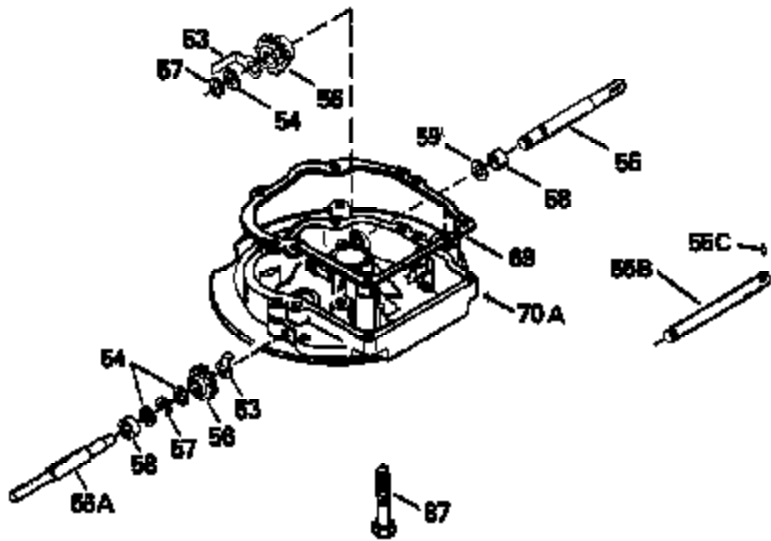

Ref #	Part Number	Qty	Description
400	33238C		* Gasket Set (Incl. items marked *)
420	730225		SAE 30, 4-Cycle Engine Oil (Quart)

ILLUSTRATION SHOWS TYPICAL PARTS ONLY. ORDER BY PART NUMBER. PARTS NOT LISTED ARE SUPPLIED BY OEM.

Ref #	Part Number	Qty	Description
118	730194		Rope Guide Kit (Use as required with 34476 fuel tank)
238	650806		Screw, 10-32 x 5/8"
246C	35705		Filter, Pre-Air (Optional)
260A	34859		Housing, Blower
262	650831		Screw, 1/4-20 x 15/32"
286	35009		Screen, Starter cup
287A	650735		Screw, 10-24 x 3/8" (Use as required)
287A			Pop Rivet, (3/16" Dia.)(Purchase locally)
301	33032		Fuel Cap
370A	34346		Decal, Instruction
390A	590420A		Rewind Starter (Refer to Division 5, Section C, page 25 or Fiche 8, Grid G-7 for breakdown)

Ref #	Part Number	Qty	Description
19	31361		Spring, Extension
69	35261		* Gasket, Mounting flange
182	6201		Screw, 1/4-28 x 7/8"
185	31384A		Pipe, Intake (Incl. 224)
186	34337		Link, Governor spring
209	30200		Screw, 10-24 x 9/16"
223	650451		Screw, 1/4-20 x 1"
238	650806		Screw, 10-32 x 5/8"
246B	35435		Filter, Pre-Air (Use as required)