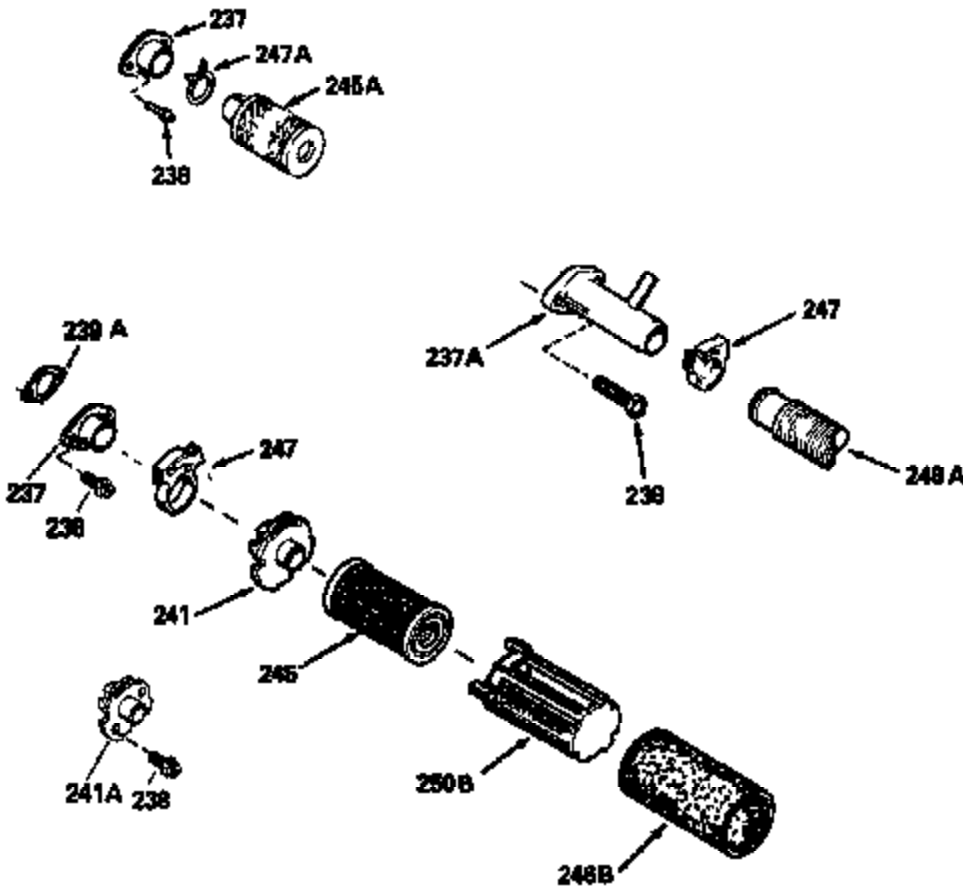

Ref #	Part Number	Qty	Description
400	33238C		* Gasket Set (Incl. items marked *)
420	730225		SAE 30, 4-Cycle Engine Oil (Quart)

ILLUSTRATION SHOWS TYPICAL PARTS ONLY. ORDER BY PART NUMBER. PARTS NOT LISTED ARE SUPPLIED BY OEM.

Ref #	Part Number	Qty	Description
118	730194		Rope Guide Kit (Use as required with 34476 fuel tank)
238	650806		Screw, 10-32 x 5/8"
246C	35705		Filter, Pre-Air (Optional)
260A	34859		Housing, Blower
262	650831		Screw, 1/4-20 x 15/32"
286	35009		Screen, Starter cup
287A	650735		Screw, 10-24 x 3/8" (Use as required)
287A			Pop Rivet, (3/16" Dia.)(Purchase locally)
301	33032		Fuel Cap
370A	34346		Decal, Instruction
390A	590420A		Rewind Starter (Refer to Division 5, Section C, page 25 or Fiche 8, Grid G-7 for breakdown)

Ref #	Part Number	Qty	Description
189	650839		Screw, 1/4-20 x 3/8"
190	35831		Lever, Brake
191	35040A		Bracket Assy., S.E. Brake (Incl. 195)
194	32309		Ring, Retaining
195	610973		Terminal Assy.
210	27793		Clip, Conduit
211	28942		Screw, 10-32 x 3/8"
274	26754A		* Gasket, Exhaust (Use as required)
277	650795		Screw, 1/4-20 x 2-1/4"
277A	30063		Screw, 1/4-20 x 1/2" (Use as required )
370F	34387		Decal, Instruction (Optional)
415	730162		Muffler Adap.Kit(Incl.274,277A)(Use a s req.)
430	730574		Debris Screen Kit (Incl. 370F,431-433 )(Opt.)
431	35596		Screen, Debris (Optional)
432	35597		Bracket, Debris screen (Optional)
433	650910		Screw, 8-32 x 1/4" (Optional)

Ref #	Part Number	Qty	Description
19	31361		Spring, Extension
69	35261		* Gasket, Mounting flange
182	6201		Screw, 1/4-28 x 7/8"
185	31384A		Pipe, Intake (Incl. 224)
186	34337		Link, Governor spring
209	30200		Screw, 10-24 x 9/16"
223	650451		Screw, 1/4-20 x 1"
238	650806		Screw, 10-32 x 5/8"
246B	35435		Filter, Pre-Air (Use as required)