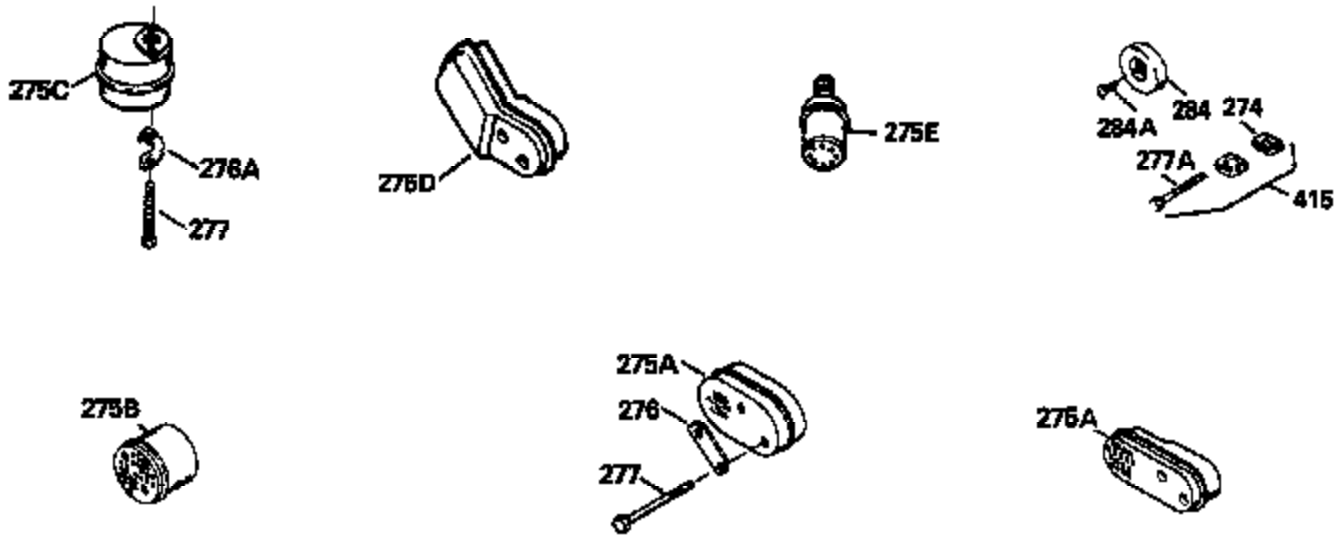

Ref #	Part Number	Qty	Description
189	650839		Screw, 1/4-20 x 3/8"
190	35831		Lever, Brake
191	35040A		Bracket Assy., S.E. Brake (Incl. 195)
194	32309		Ring, Retaining
195	610973		Terminal Assy.
210	27793		Clip, Conduit
211	28942		Screw, 10-32 x 3/8"
274	26754A		* Gasket, Exhaust (Use as required)
277	650795		Screw, 1/4-20 x 2-1/4"
277A	30063		Screw, 1/4-20 x 1/2" (Use as required)
370F	34387		Decal, Instruction (Optional)
415	730162		Muffler Adap.Kit(Incl.274,277A)(Use a s req.)
430	730574		Debris Screen Kit (Incl. 370F,431-433)(Opt.)
431	35596		Screen, Debris (Optional)
432	35597		Bracket, Debris screen (Optional)
433	650910		Screw, 8-32 x 1/4" (Optional)