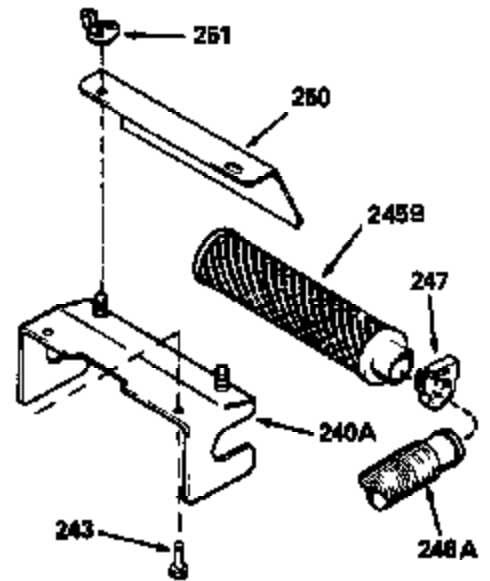

Ref #	Part Number	Qty	Description
19	31361		Spring, Extension
69	35261		* Gasket, Mounting flange
182	6201		Screw, 1/4-28 x 7/8"
185	31384A		Pipe, Intake (Incl. 224)
186	34337		Link, Governor spring
209	30200		Screw, 10-24 x 9/16"
223	650451		Screw, 1/4-20 x 1"
238	650806		Screw, 10-32 x 5/8"
246B	35435		Filter, Pre-Air (Use as required)