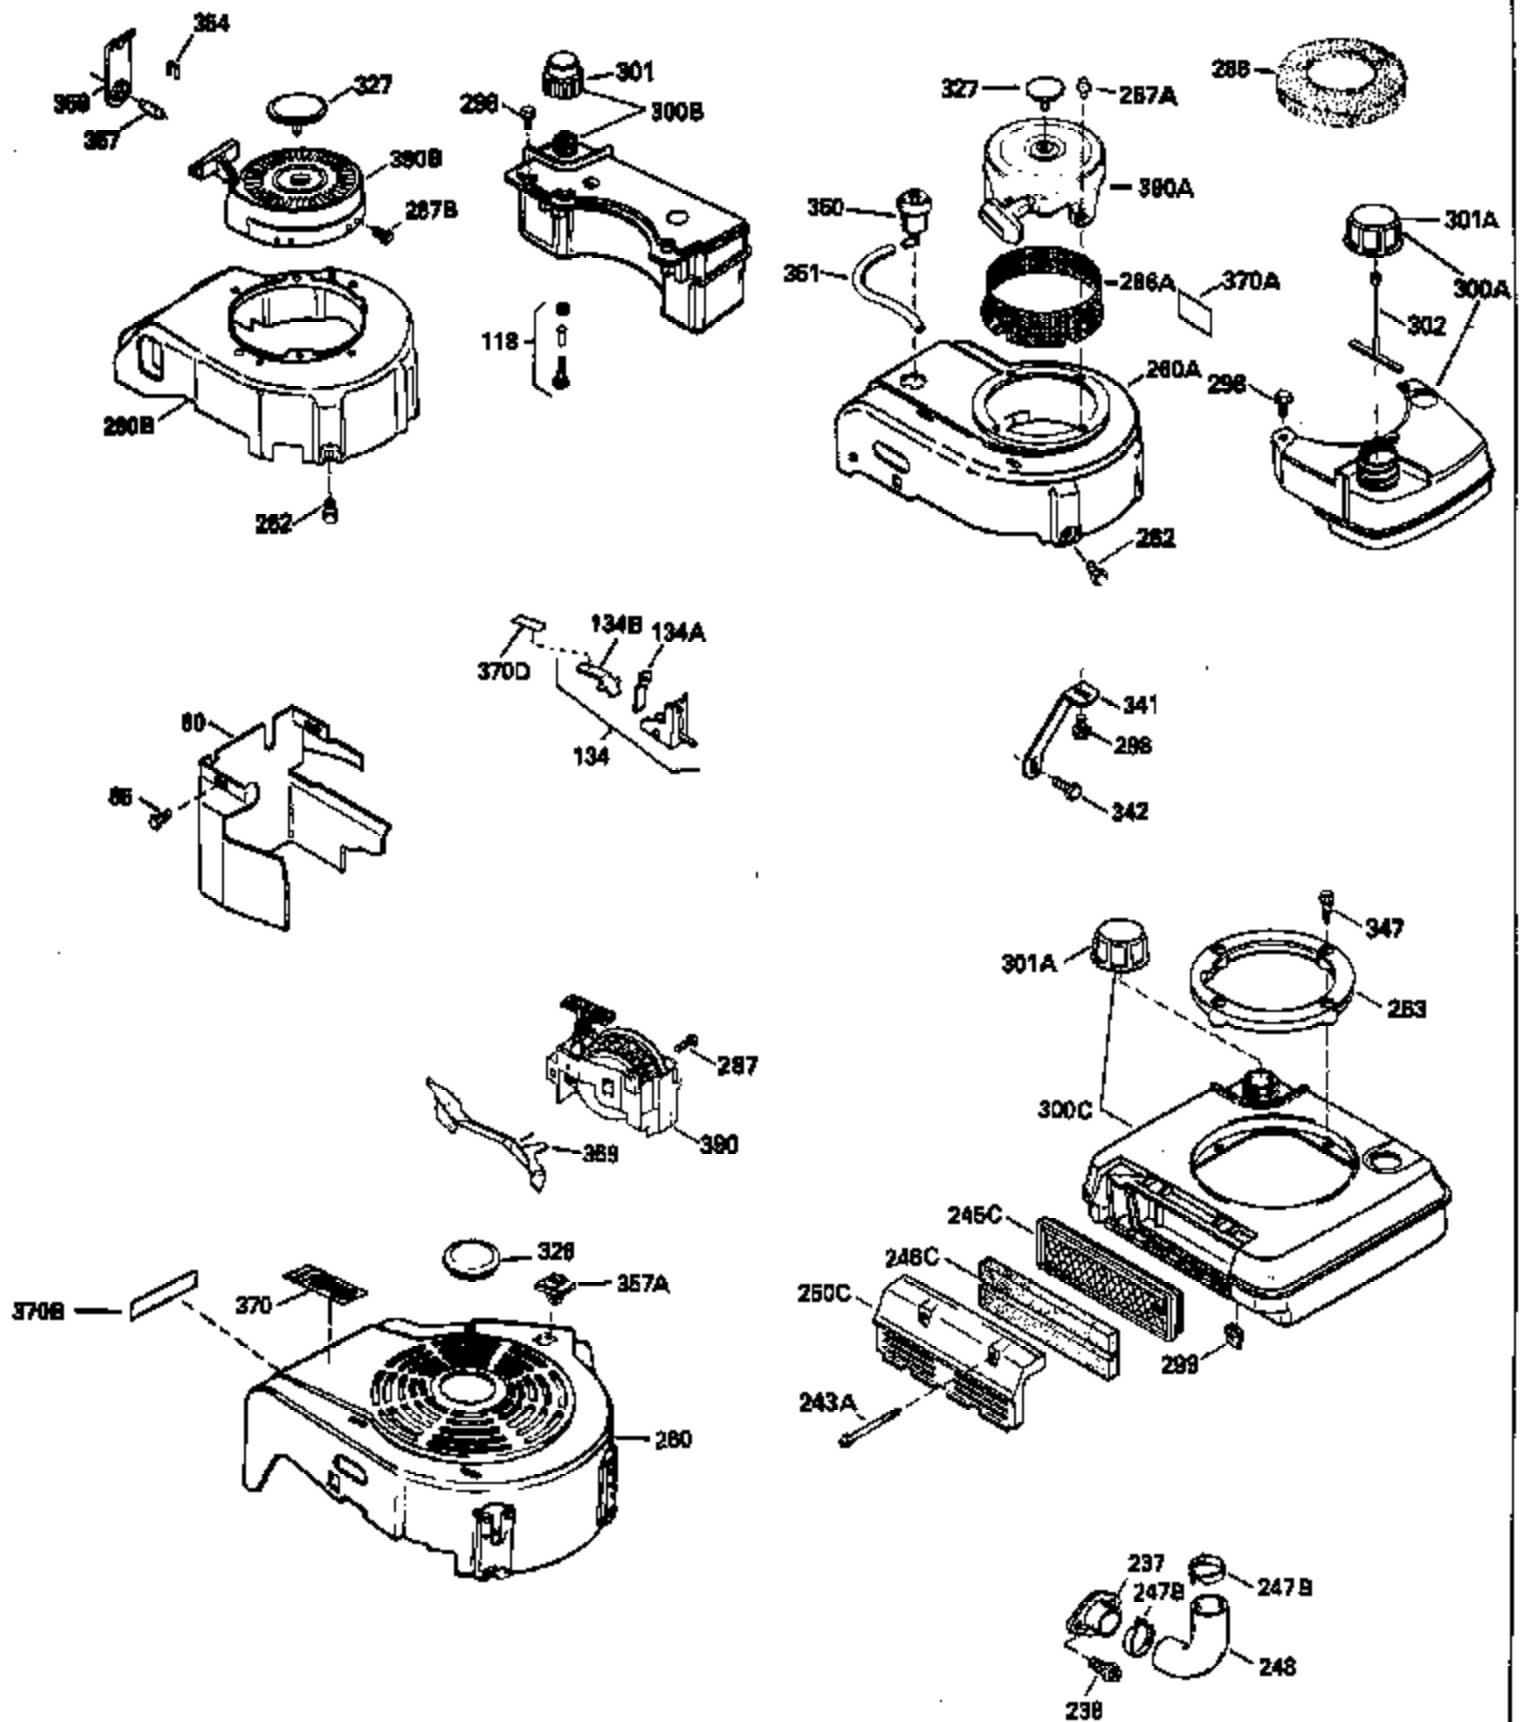

ILLUSTRATION SHOWS TYPICAL PARTS ONLY. ORDER BY PART NUMBER. PARTS NOT LISTED ARE SUPPLIED BY OEM.

Ref #	Part Number	Qty	Description
118	730194		Rope Guide Kit (Use as required with 34476 fuel tank)
238	650806		Screw, 10-32 x 5/8"
246C	35705		Filter, Pre-Air (Optional)
260	35127		Housing, Blower
262	650831		Screw, 1/4-20 x 15/32"
287A			Pop Rivet, (3/16" Dia.)(Purchase locally)
287A	650735		Screw, 10-24 x 3/8" (Use as required)
287	650802		Screw, 1/4-20 x 5/8"
298	28763		Screw, 10-32 x 35/64"
300B	34476		Fuel Tank (Incl. 292 & 301)
301	33032		Fuel Cap
326	34113		Plug, Screen
370A	34346		Decal, Instruction
390	590531		Side Mount Rewind Starter (Refer to Division 5, Section C, page 32 or Fiche 8, Grid G-8 for breakdown)