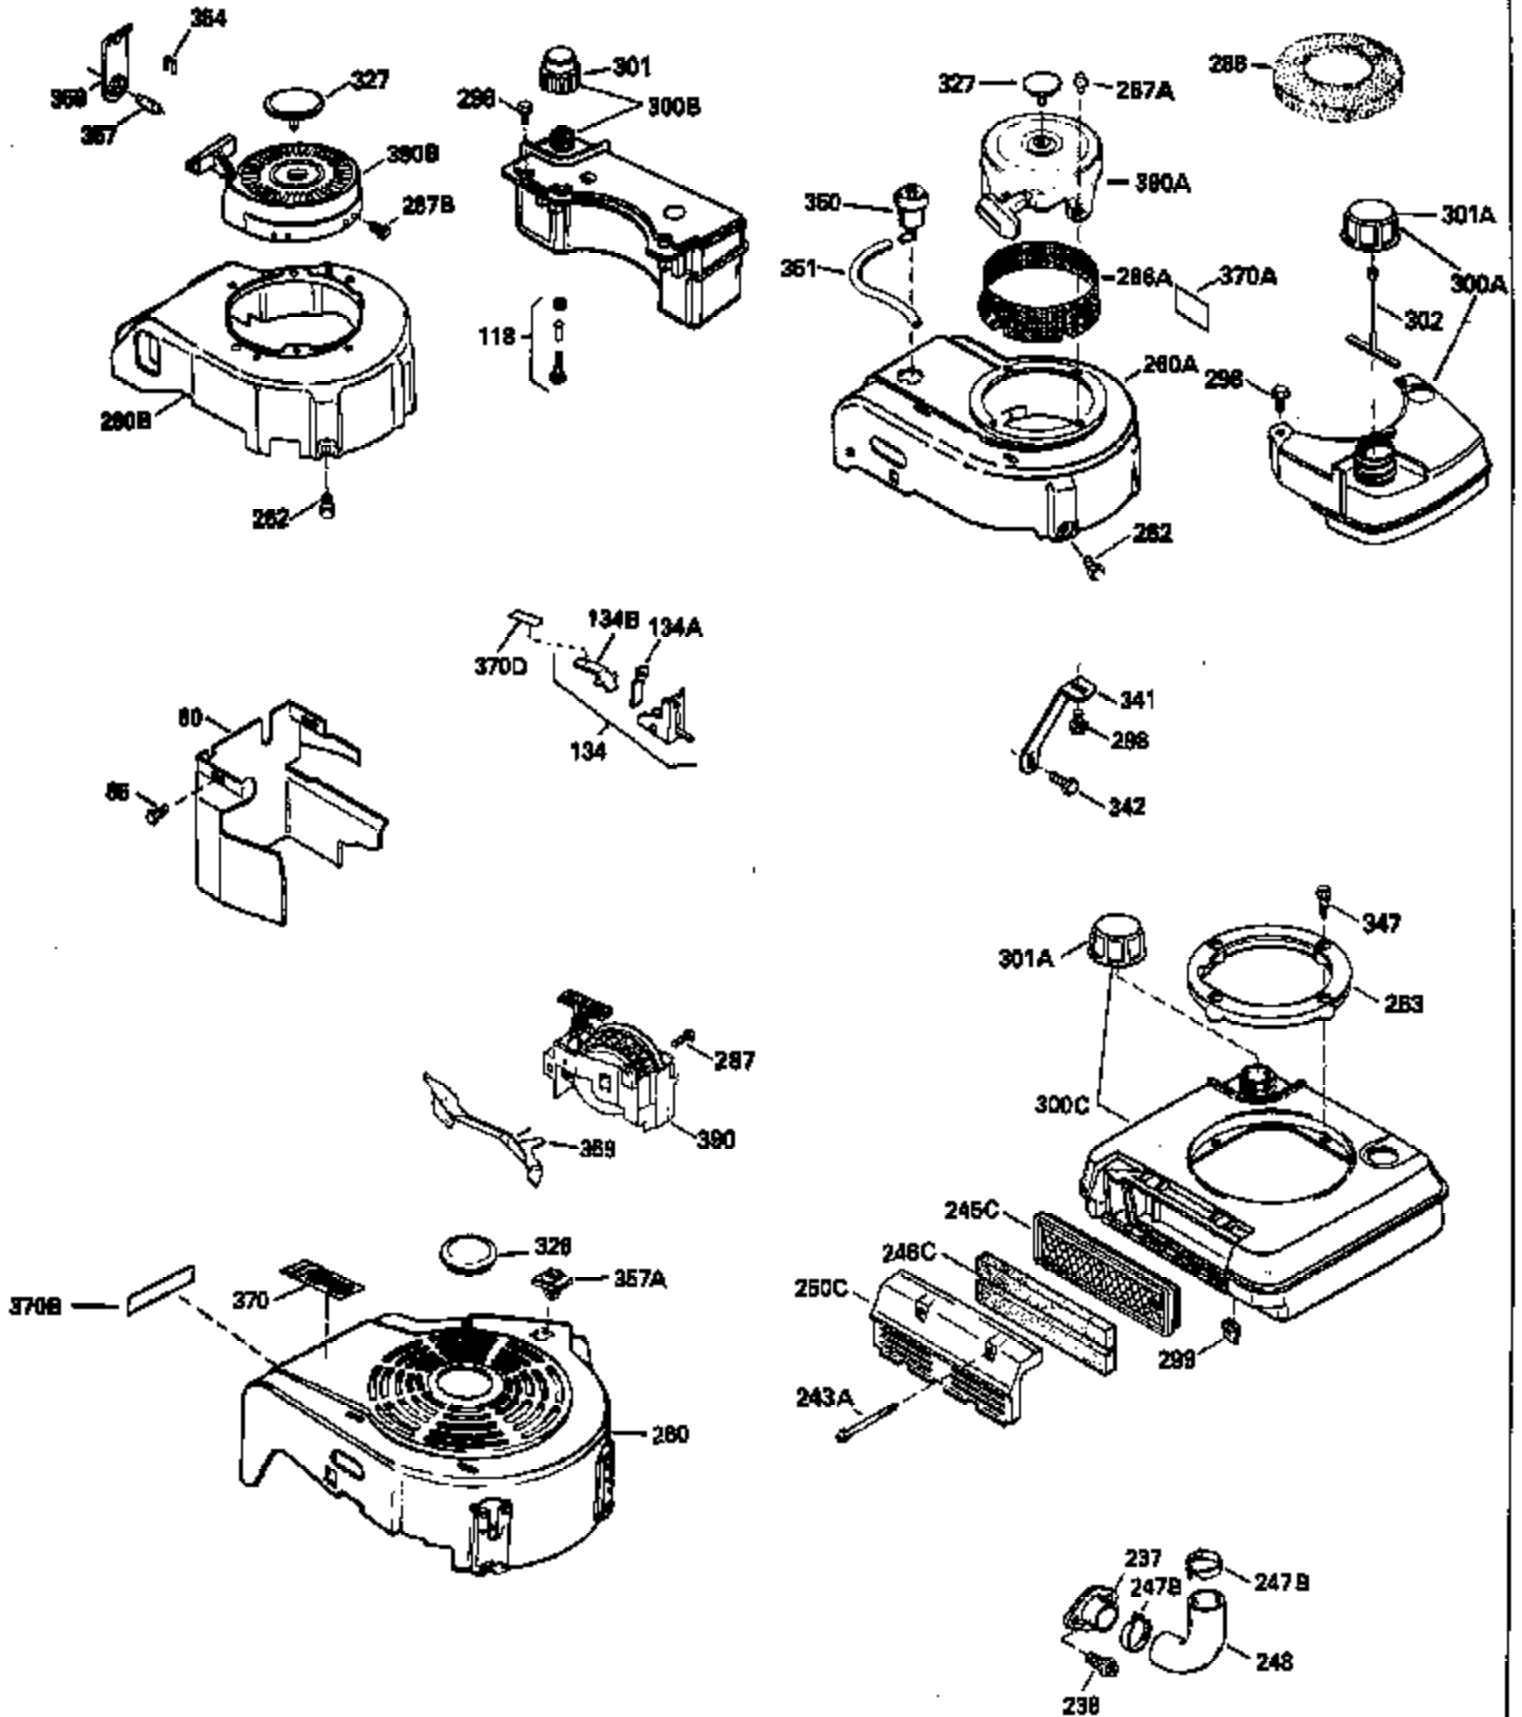

ILLUSTRATION SHOWS TYPICAL PARTS ONLY. ORDER BY PART NUMBER. PARTS NOT LISTED ARE SUPPLIED BY OEM.

Ref #	Part Number	Qty	Description
118	730194		Rope Guide Kit (Use as required with 34476 fuel tank)
238	650806		Screw, 10-32 x 5/8"
246C	35705		Filter, Pre-Air (Optional)
260A	34936		Housing, Blower
262	650831		Screw, 1/4-20 x 15/32"
286	35009		Screen, Starter cup
287A	650735		Screw, 10-24 x 3/8" (Use as required)
287A			Pop Rivet, (3/16" Dia.)(Purchase locally)
298	28763		Screw, 10-32 x 35/64"
300B	34476		Fuel Tank (Incl. 292 & 301)
301	33032		Fuel Cap
370A	34346		Decal, Instruction
390A	590420A		Rewind Starter (Refer to Division 5, Section C, page 25 or Fiche 8, Grid G-7 for breakdown)