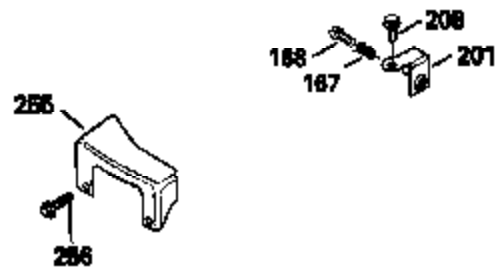

Ref #	Part Number	Qty	Description
380	632369		Carburetor (Refer to Division 5, Section A, page A2-6 or Fiche 8, Grid F-1 for breakdown) (Incl. No. 184)
400	33238C		* Gasket Set (Incl. items marked *)
420	730225		SAE 30, 4-Cycle Engine Oil (Quart)

ILLUSTRATION SHOWS TYPICAL PARTS ONLY. ORDER BY PART NUMBER. PARTS NOT LISTED ARE SUPPLIED BY OEM.

Ref #	Part Number	Qty	Description
118	730194		Rope Guide Kit (Use as required with 34476 fuel tank)
238	650806		Screw, 10-32 x 5/8"
246C	35705		Filter, Pre-Air (Optional)
260A	34936		Housing, Blower
262	650831		Screw, 1/4-20 x 15/32"
286	35009		Screen, Starter cup
287A	650735		Screw, 10-24 x 3/8" (Use as required)
287A			Pop Rivet, (3/16" Dia.)(Purchase locally)
298	28763		Screw, 10-32 x 35/64"
300B	34476		Fuel Tank (Incl. 292 & 301)
301	33032		Fuel Cap
370A	34346		Decal, Instruction
390A	590420A		Rewind Starter (Refer to Division 5, Section C, page 25 or Fiche 8, Grid G-7 for breakdown)

Ref #	Part Number	Qty	Description
	19 31361		Spring, Extension
	53 31745		Tang, Washer
	54 31747		Washer, Flat
	55A 34647		Shaft, P.T.O.
	56 31746		Left Hand Worm Gear
	57 33537		Ring, Retaining
	58 31744		Seal, Oil
	69 35261		* Gasket, Mounting flange
	70A 33535B		Flange Ass'y. (Incl.58, 72, 72A, 73, 75 & 80)
	87 650492		Screw, 1/4-20 x 2-1/4"
	182 6201		Screw, 1/4-28 x 7/8"
	185 31384A		Pipe, Intake (Incl. 224)
	186 34337		Link, Governor spring
	209 30200		Screw, 10-24 x 9/16"
	223 650451		Screw, 1/4-20 x 1"
	238 650806		Screw, 10-32 x 5/8"
	246B 35435		Filter, Pre-Air (Use as required)