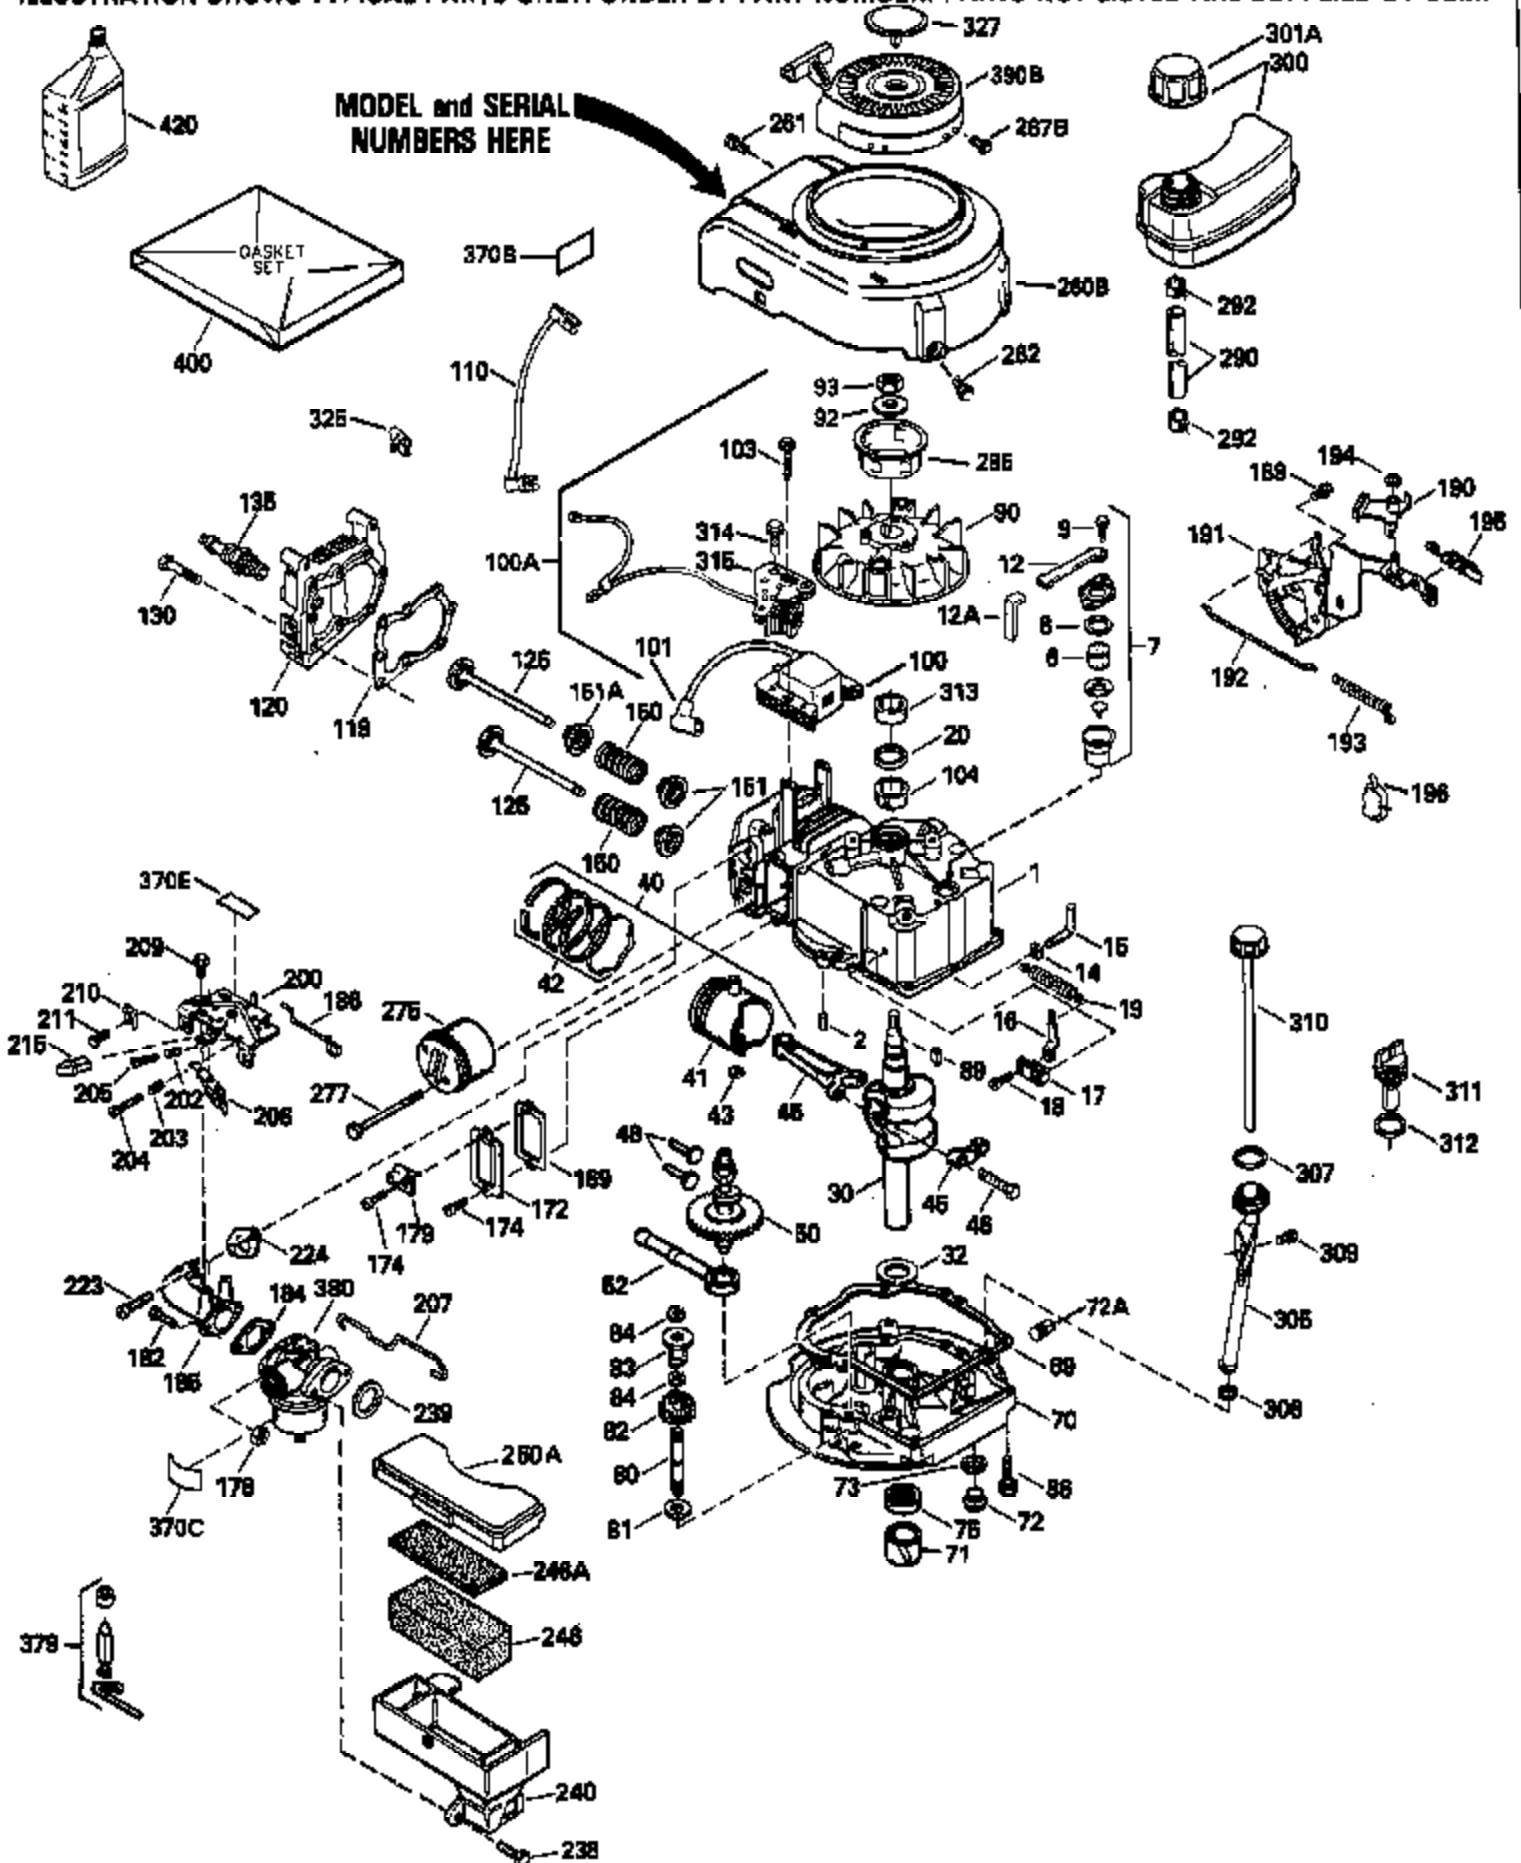

ILLUSTRATION SHOWS TYPICAL PARTS ONLY. ORDER BY PART NUMBER. PARTS NOT LISTED ARE SUPPLIED BY OEM.

Ref #	Part Number	Qty	Description
1	35145		Cylinder Ass'y.(Cl Liner)(Incl.2 & 20)(2-1/2)
2	26727		Pin, Dowel
6	33734		Element, Breather
7	34214A		Breather Ass'y. (Incl. 6, 8, 9, 12 & 12A)
8	33735		* Gasket, Breather
9	30200		Screw, 10-24 x 9/16"
12	33886		Tube, Breather
14	28277		Washer
15	31513		Rod, Governor
16	31383A		Lever, Governor
17	31335		Clamp, Governor lever
18	650548		Screw, 8-32 x 5/16"
19	31361		Spring, Extension
20	32600		Seal, Oil
30	35148A		Crankshaft Ass'y.
40	34514		Piston, Pin & Ring Set (Std.) (2-1/2" Bore)
40	34515		Piston, Pin & Ring Set (.010" OS)
40	34516		Piston, Pin & Ring Set (.020" OS)
41	32538B		Piston & Pin Ass'y. (Incl. 43)(Std.)(2-1/2")
41	32548B		Piston & Pin Ass'y. (Incl. 43) (.010" OS)
41	32549B		Piston & Pin Ass'y. (Incl. 43) (.020" OS)
42	28986		Ring Set (Std.) (2-1/2" Bore)
42	28987		Ring Set (.010" OS)
42	28988		Ring Set (.020" OS)
43	20381		Ring, Piston pin retaining
45	30963B		Rod Assy., Connecting (Incl. 46)
46	32610A		Bolt, Connecting rod
48	27241		Lifter, Valve
50	33533		Camshaft (MCR)
52	29914		Oil Pump Assy.
69	35261		* Gasket, Mounting flange
72	30572		Plug, Oil drain (Incl. 73)
73	28833		* Drain Plug Gasket (Not req. W/plastic plug)
75	26208		Seal, Oil
80	30574		Shaft, Governor
81	30590A		Washer, Flat
82	30591		Gear Assy., Governor (Incl. 81)
83	30588A		Spool, Governor
84	29193		Ring, Retaining
86	650488		Screw, 1/4-20 x 1-1/4"
89	611004		Flywheel Key
90	611046A		Flywheel
92	650815		Washer, Belleville
93	650816		Nut, Flywheel
100	730207		Magneto-to-Solid State Conversion Kit (Includes solid state module, solid state flywheel key, and instructions.)(Use as required on external ignition engines only.)
100	34443A		Solid State Assy.
103	650814		Screw, Torx T-15, 10-24 x 1"
104	34836		Bushing, Cylinder
110	34961		Ground Wire
119	29953C		* Gasket, Cylinder head
120	34335		Head, Cylinder
125	29313C		Exhaust Valve (Std.) (Incl. 151)
125	29315C		Exhaust Valve (1/32" OS) (Incl. 151)
126	29314B		Intake Valve (Std.) (Incl. 151)
126	29315C		Intake Valve (1/32" OS) (Incl. 151)