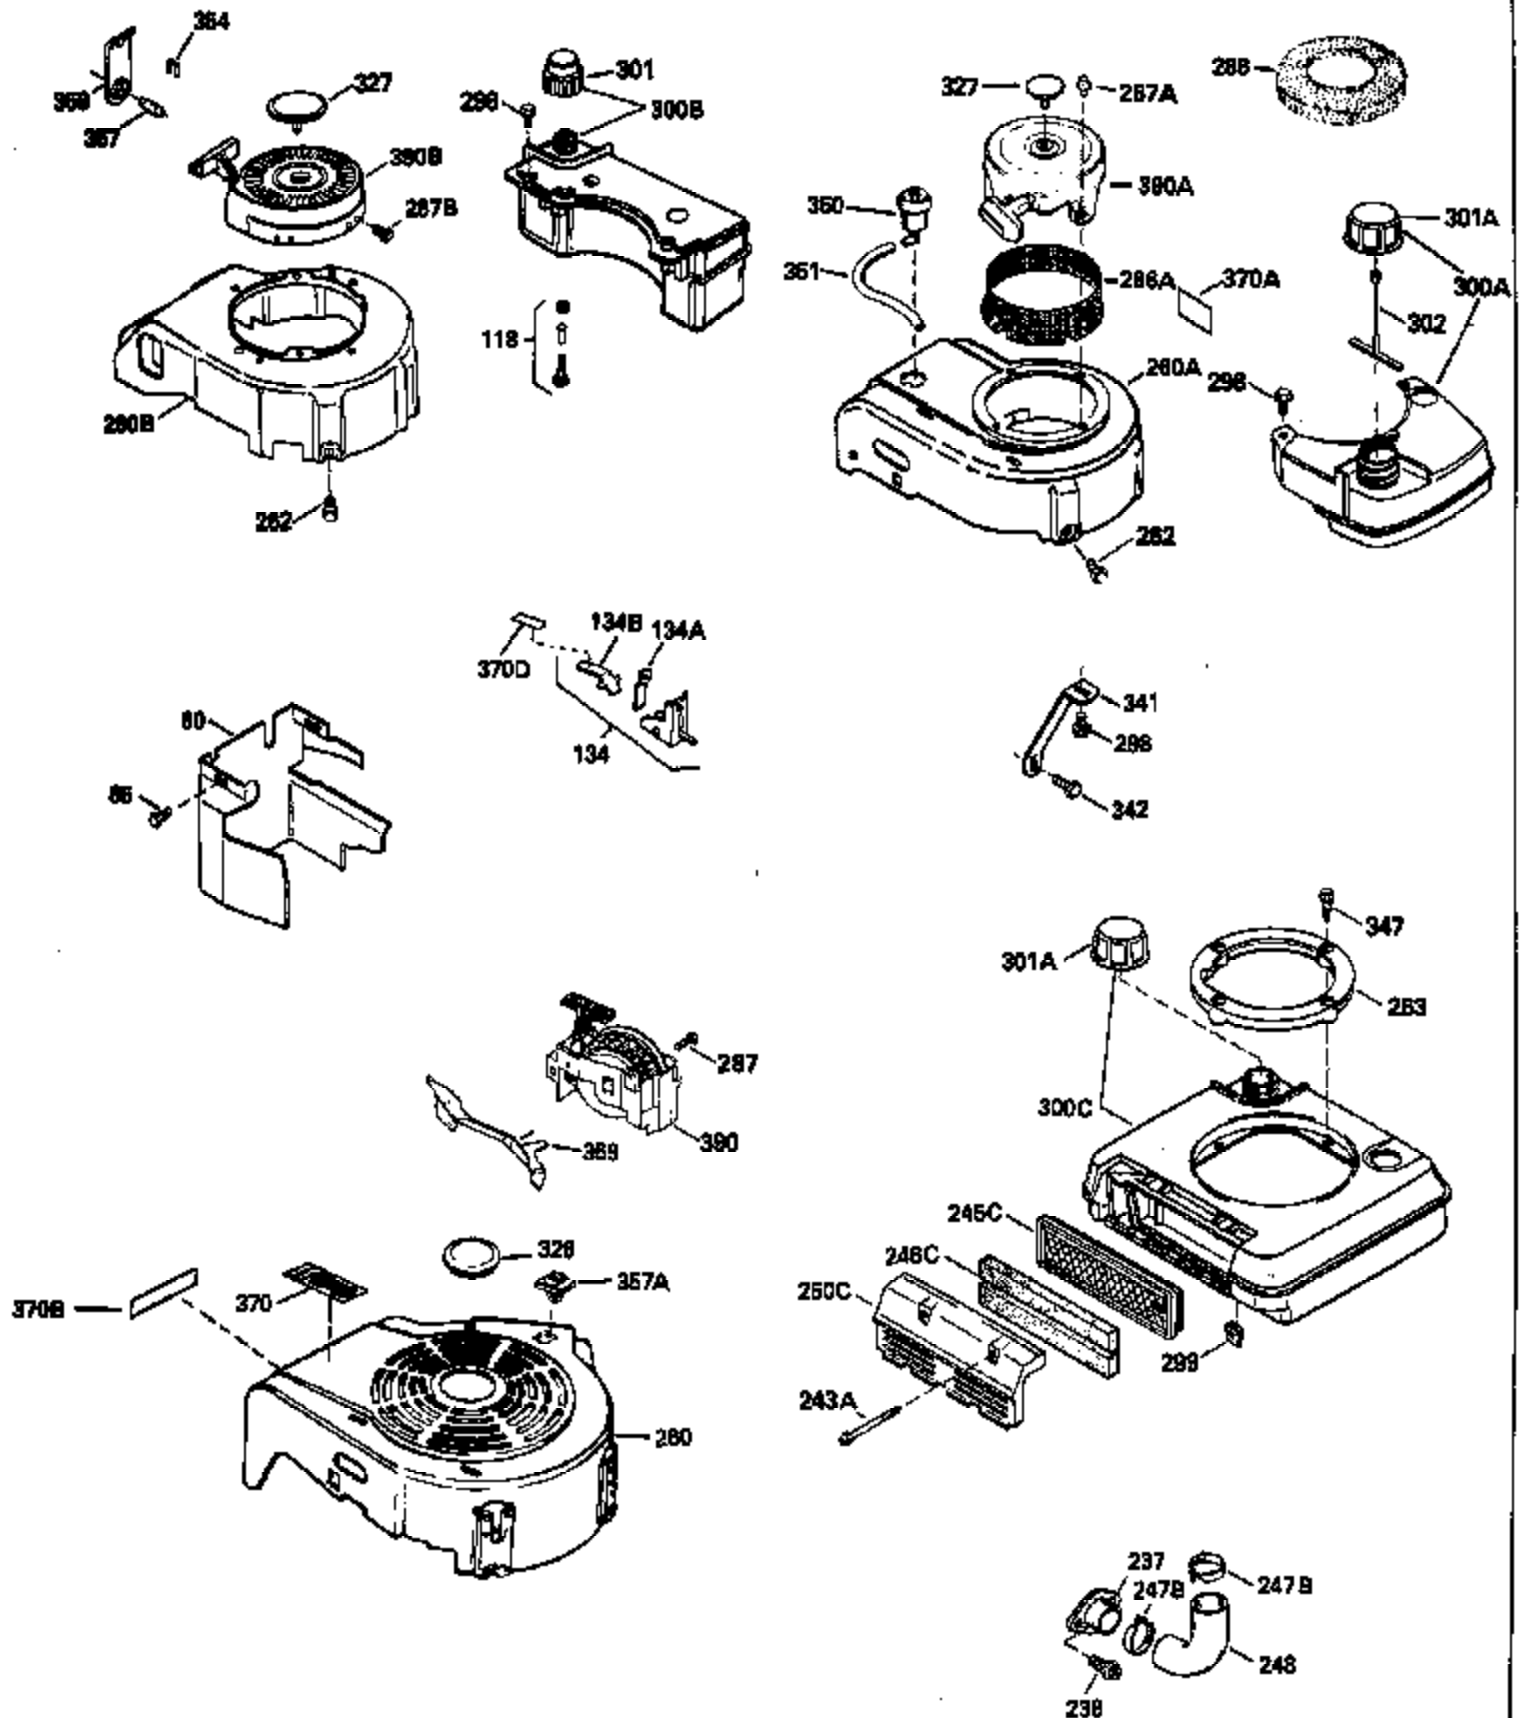

ILLUSTRATION SHOWS TYPICAL PARTS ONLY. ORDER BY PART NUMBER. PARTS NOT LISTED ARE SUPPLIED BY OEM.

Ref #	Part Number	Qty	Description
118	730194		Rope Guide Kit (Use as required with 34476 fuel tank)
238	650806		Screw, 10-32 x 5/8"
246C	35705		Filter, Pre-Air (Optional)
260	35127		Housing, Blower
262	650831		Screw, 1/4-20 x 15/32"
287A	650735		Screw, 10-24 x 3/8" (Use as required)
287A			Pop Rivet, (3/16" Dia.)(Purchase locally)
287	650802		Screw, 1/4-20 x 5/8"
298	28763		Screw, 10-32 x 35/64"
300B	34476		Fuel Tank (Incl. 292 & 301)
301	33032		Fuel Cap
326	34113		Plug, Screen
370A	34416		Decal, Instruction
390	590531		Side Mount Rewind Starter (Refer to Division 5, Section C, page 32 or Fiche 8, Grid G-8 for breakdown)