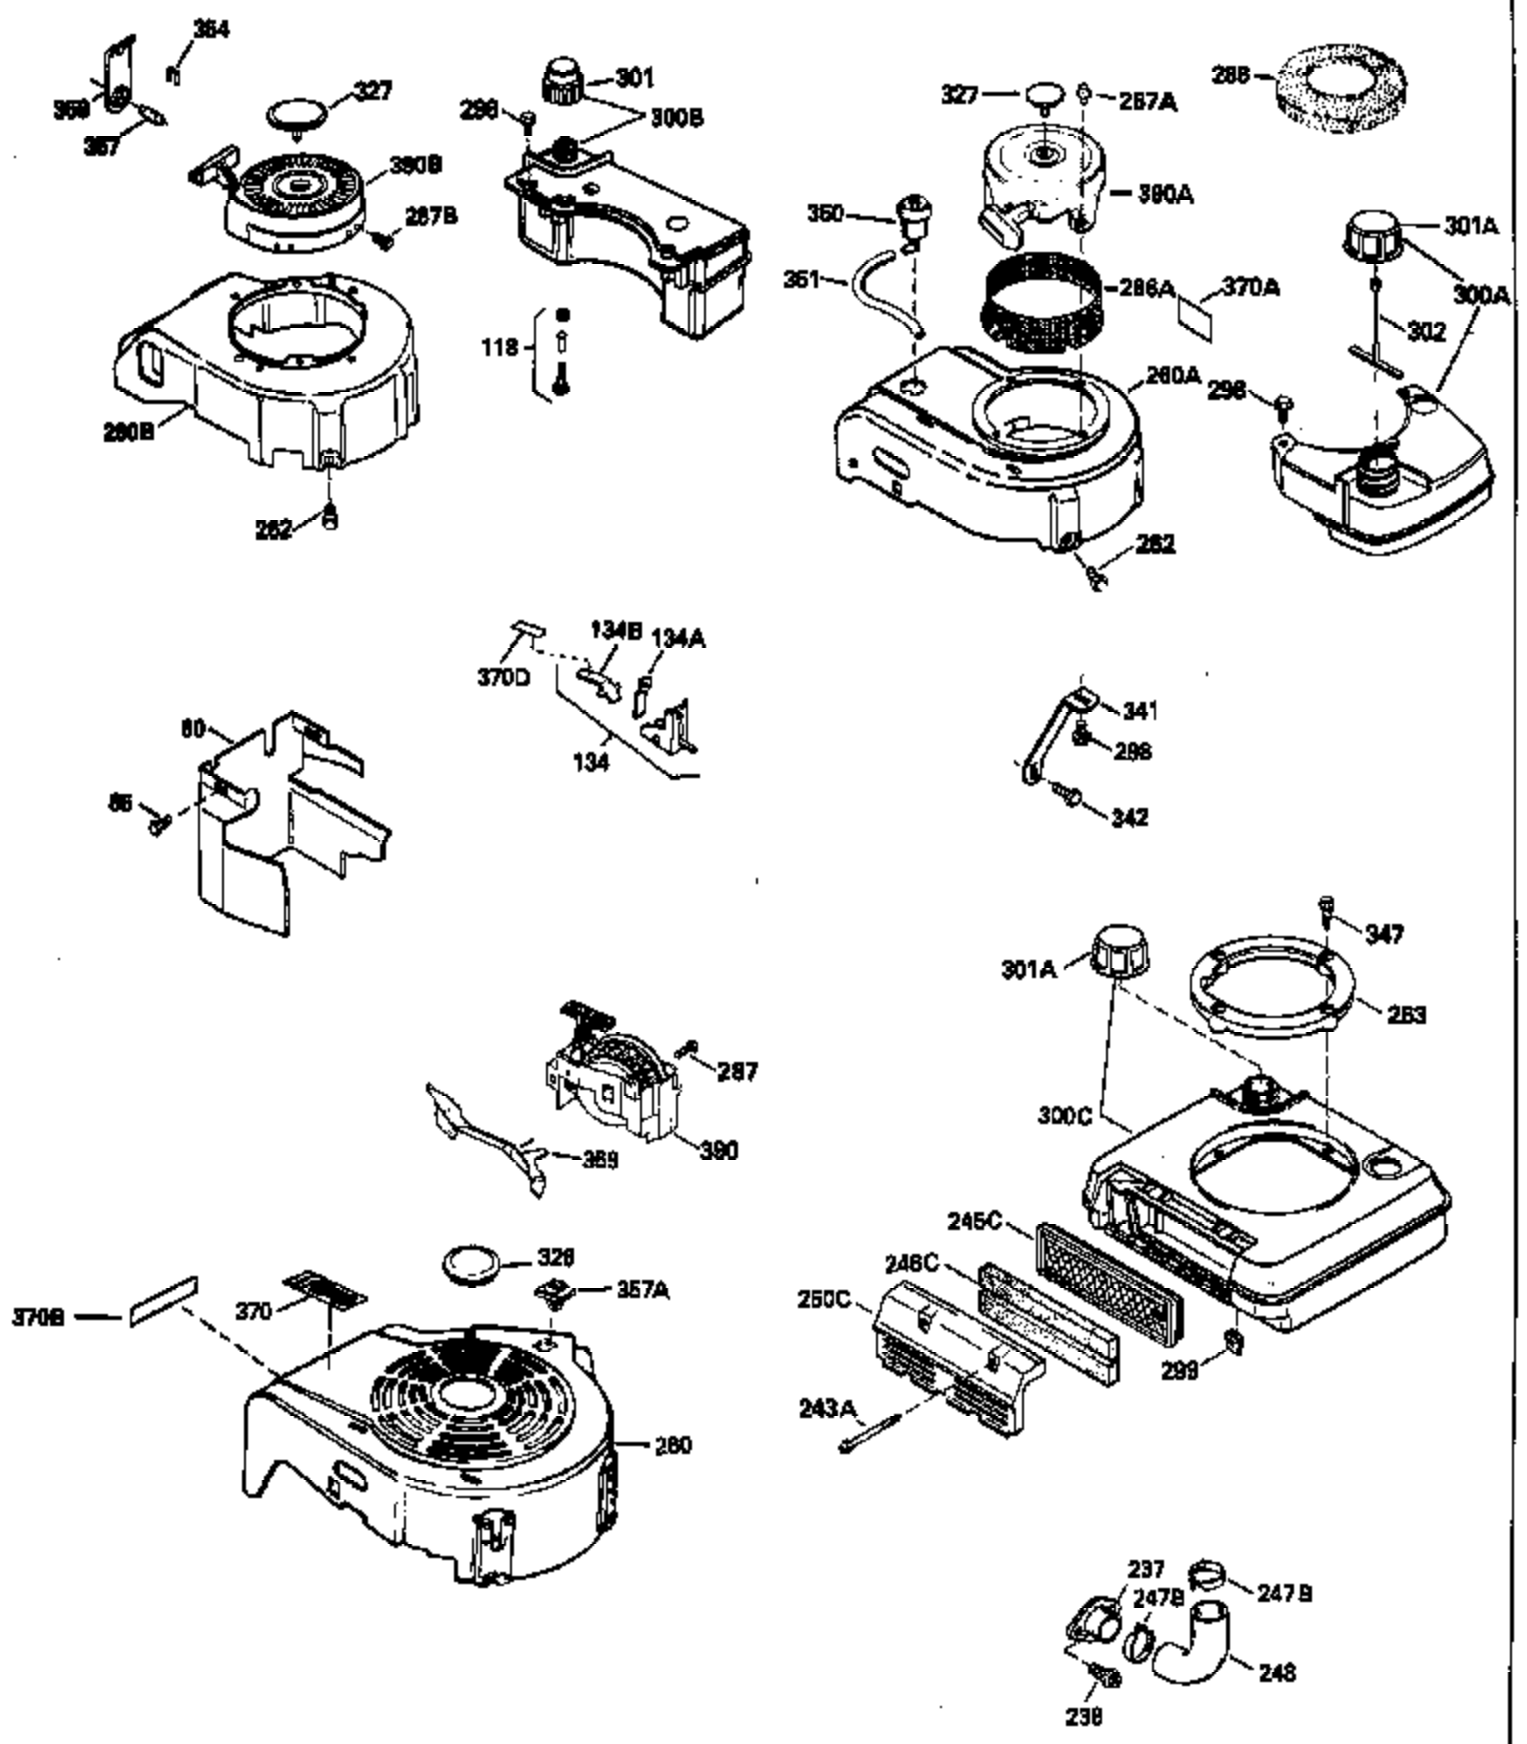

ILLUSTRATION SHOWS TYPICAL PARTS ONLY. ORDER BY PART NUMBER. PARTS NOT LISTED ARE SUPPLIED BY OEM.

Ref #	Part Number	Qty	Description
118	730194		Rope Guide Kit (Use as required with 34476 fuel tank)
238	650806		Screw, 10-32 x 5/8"
246C	35705		Filter, Pre-Air (Optional)
260A	35491		Housing, Blower
262	650831		Screw, 1/4-20 x 15/32"
287B	650884		Screw, 8-32 x 1/2"
287A	650735		Screw, 10-24 x 3/8" (Use as required)
287A			Pop Rivet, (3/16" Dia.)(Purchase locally)
301	33032		Fuel Cap
327	35932		Plug, Starter
370	550223		Decal, Name
370A	34346		Decal, Instruction
390B	590635		Rewind Starter (Refer to Division 5, Section C, page 34 or Fiche 8, Grid G-9 for breakdown)