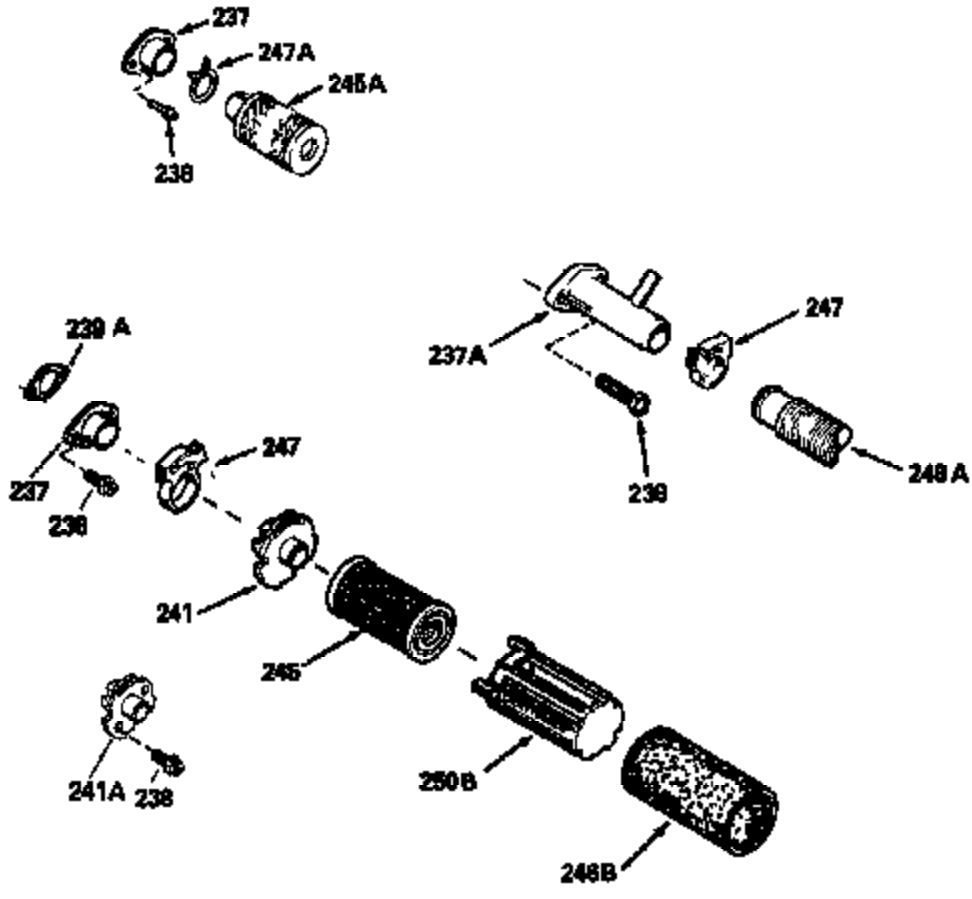

Ref #	Part Number	Qty	Description
19	31361		Spring, Extension
69	35261		* Gasket, Mounting flange
182	6201		Screw, 1/4-28 x 7/8"
185	31384A		Pipe, Intake (Incl. 224)
186	34337		Link, Governor spring
209	30200		Screw, 10-24 x 9/16"
223	650451		Screw, 1/4-20 x 1"
238	650806		Screw, 10-32 x 5/8"
246B	35435		Filter, Pre-Air (Use as required)