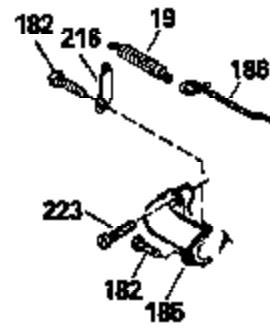

Ref #	Part Number	Qty	Description
19	31361		Spring, Extension
69	35261		* Gasket, Mounting flange
182	6201		Screw, 1/4-28 x 7/8"
185	31384A		Pipe, Intake (Incl. 224)
186	34337		Link, Governor spring
209	30200		Screw, 10-24 x 9/16"
223	650451		Screw, 1/4-20 x 1"
238	650806		Screw, 10-32 x 5/8"
246B	35435		Filter, Pre-Air (Use as required)