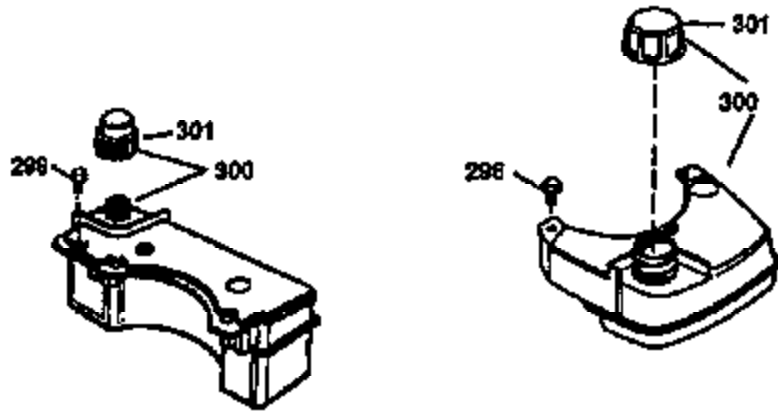

ILLUSTRATION SHOWS TYPICAL PARTS ONLY, ORDER BY PART NUMBER. PARTS NOT LISTED ARE SUPPLIED BY OEM.

Ref #	Part Number	Qty	Description
238	650806	2	Screw, 10-32 x 5/8"
239	34338	1	* Air Cleaner Gasket
245	34340	1	Air Cleaner Filter
250	34341A	1	Air Cleaner Cover
260	35491	1	Blower Housing
287	650884	2	Screw, 8-32 x 1/2"
300	32170A	1	Fuel Tank (Incl. 292 & 301)
301	33032	1	Fuel Cap
370	550223	1	Name Decal
390	590635	1	Rewind Starter