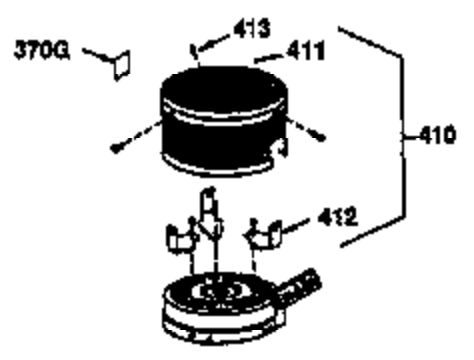

ILLUSTRATION SHOWS TYPICAL PARTS ONLY. ORDER BY PART NUMBER. PARTS NOT LISTED ARE SUPPLIED BY OEM.

Ref #	Part Number	Qty	Description
19	31361	1	Extension Spring
69	35261	1	* Mounting Flange Gasket
70	30571A	1	Mounting Flange (Incl.72,75,80,311 & 312)
90	611112	1	Flywheel
182	6201	2	Screw, 1/4-28 x 7/8"
185	31384A	1	Intake Pipe (Incl. 224)
186	34337	1	Governor Link
200	33131A	1	Control Bracket (Incl. 202 thru 206)
209	30200	2	Screw, 10-24 x 9/16"
223	650451	2	Screw, 1/4-20 x 1"
245	34340	1	Air Cleaner Filter
250	34341B	1	Air Cleaner Cover
275	35708	1	Muffler (Incl. 277)
277	650795	2	Screw, 1/4-20 x 2-1/4"