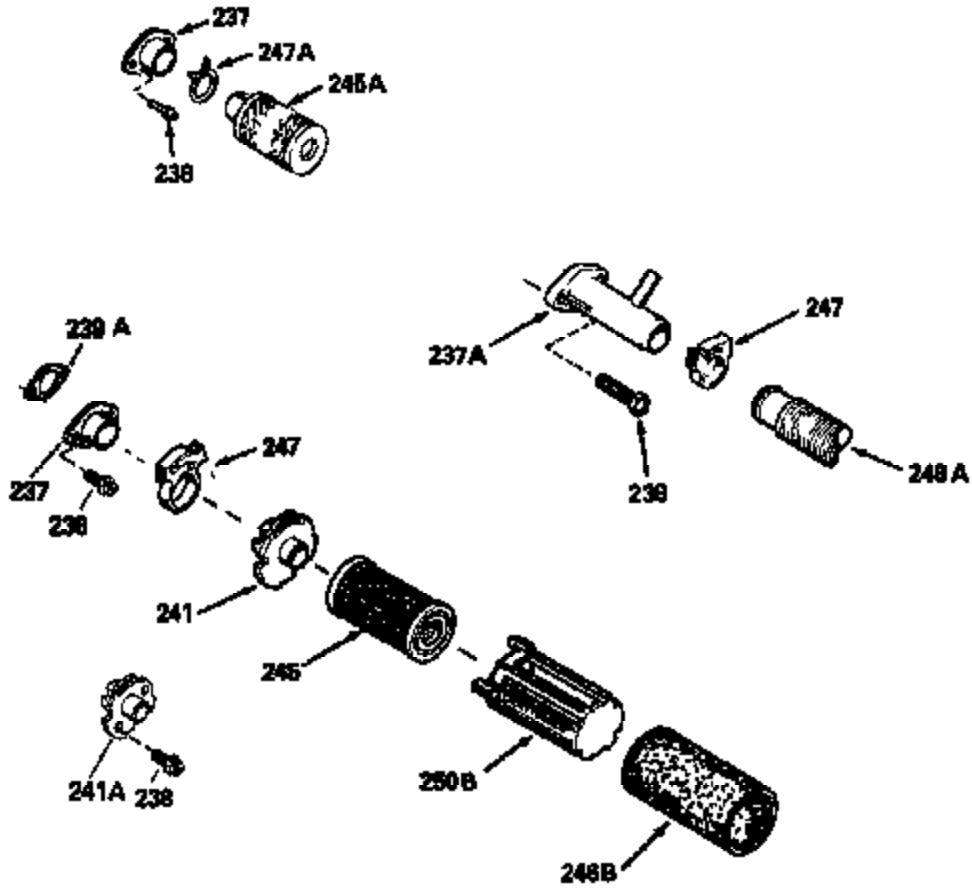

Ref #	Part Number	Qty	Description
19	31361		Spring, Extension
69	35261		* Gasket, Mounting flange
182	6201		Screw, 1/4-28 x 7/8"
185	31384A		Pipe, Intake (Incl. 224)
186	32653		Link, Governor spring
216	33086		Lever, Speed adjusting
223	650451		Screw, 1/4-20 x 1"
237A	35098		Adapter, Air cleaner
241	35067		Collar, Air cleaner (Black)
245	35066		Filter, Air cleaner
246B	35435		Filter, Pre-Air (Use as required)
247A	35068		Clamp, Air cleaner
250B	35065		Air Cleaner Cover Ass'y.