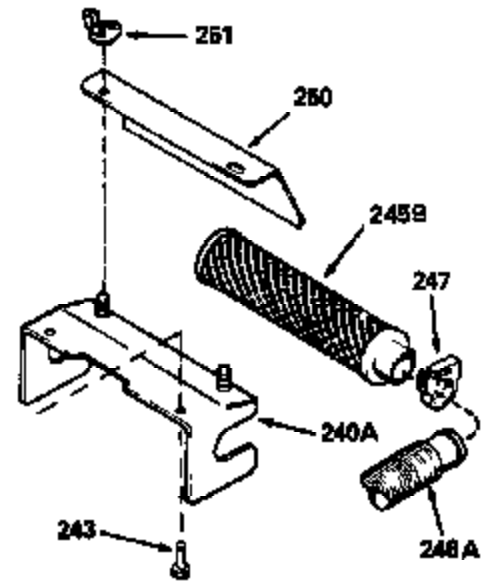

Ref #	Part Number	Qty	Description
19	31361		Spring, Extension
69	35261		* Gasket, Mounting flange
182	6201		Screw, 1/4-28 x 7/8"
185	31384A		Pipe, Intake (Incl. 224)
186	32653		Link, Governor spring
216	33086		Lever, Speed adjusting
223	650451		Screw, 1/4-20 x 1"
237A	35098		Adapter, Air cleaner
241	35067		Collar, Air cleaner (Black)
245	35066		Filter, Air cleaner
246B	35435		Filter, Pre-Air (Use as required)
247A	35068		Clamp, Air cleaner
250B	35065		Air Cleaner Cover Ass'y.