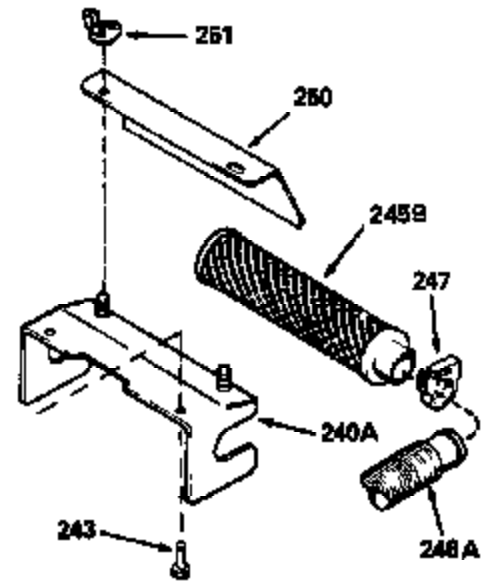

Ref #	Part Number	Qty	Description
19	31361		Spring, Extension
53	31745		Tang, Washer
54	31747		Washer, Flat
55	34770		Shaft, P.T.O.
56	33401		Right Hand Worm Gear
57	31749		Ring, Retaining
58	31744		Seal, Oil
59	31787		Washer, Flat
69	35261		* Gasket, Mounting flange
70A	33521C		Flange Ass'y. (Incl.58, 72, 72A, 73, 75 & 80)
87	650492		Screw, 1/4-20 x 2-1/4"
182	6201		Screw, 1/4-28 x 7/8"
185	31384A		Pipe, Intake (Incl. 224)
186	32653		Link, Governor spring
216	33086		Lever, Speed adjusting
223	650451		Screw, 1/4-20 x 1"
241	35067		Collar, Air cleaner (Black)
245	35066		Filter, Air cleaner
246B	35435		Filter, Pre-Air (Use as required)
247A	35068		Clamp, Air cleaner
250B	35065		Air Cleaner Cover Ass'y.