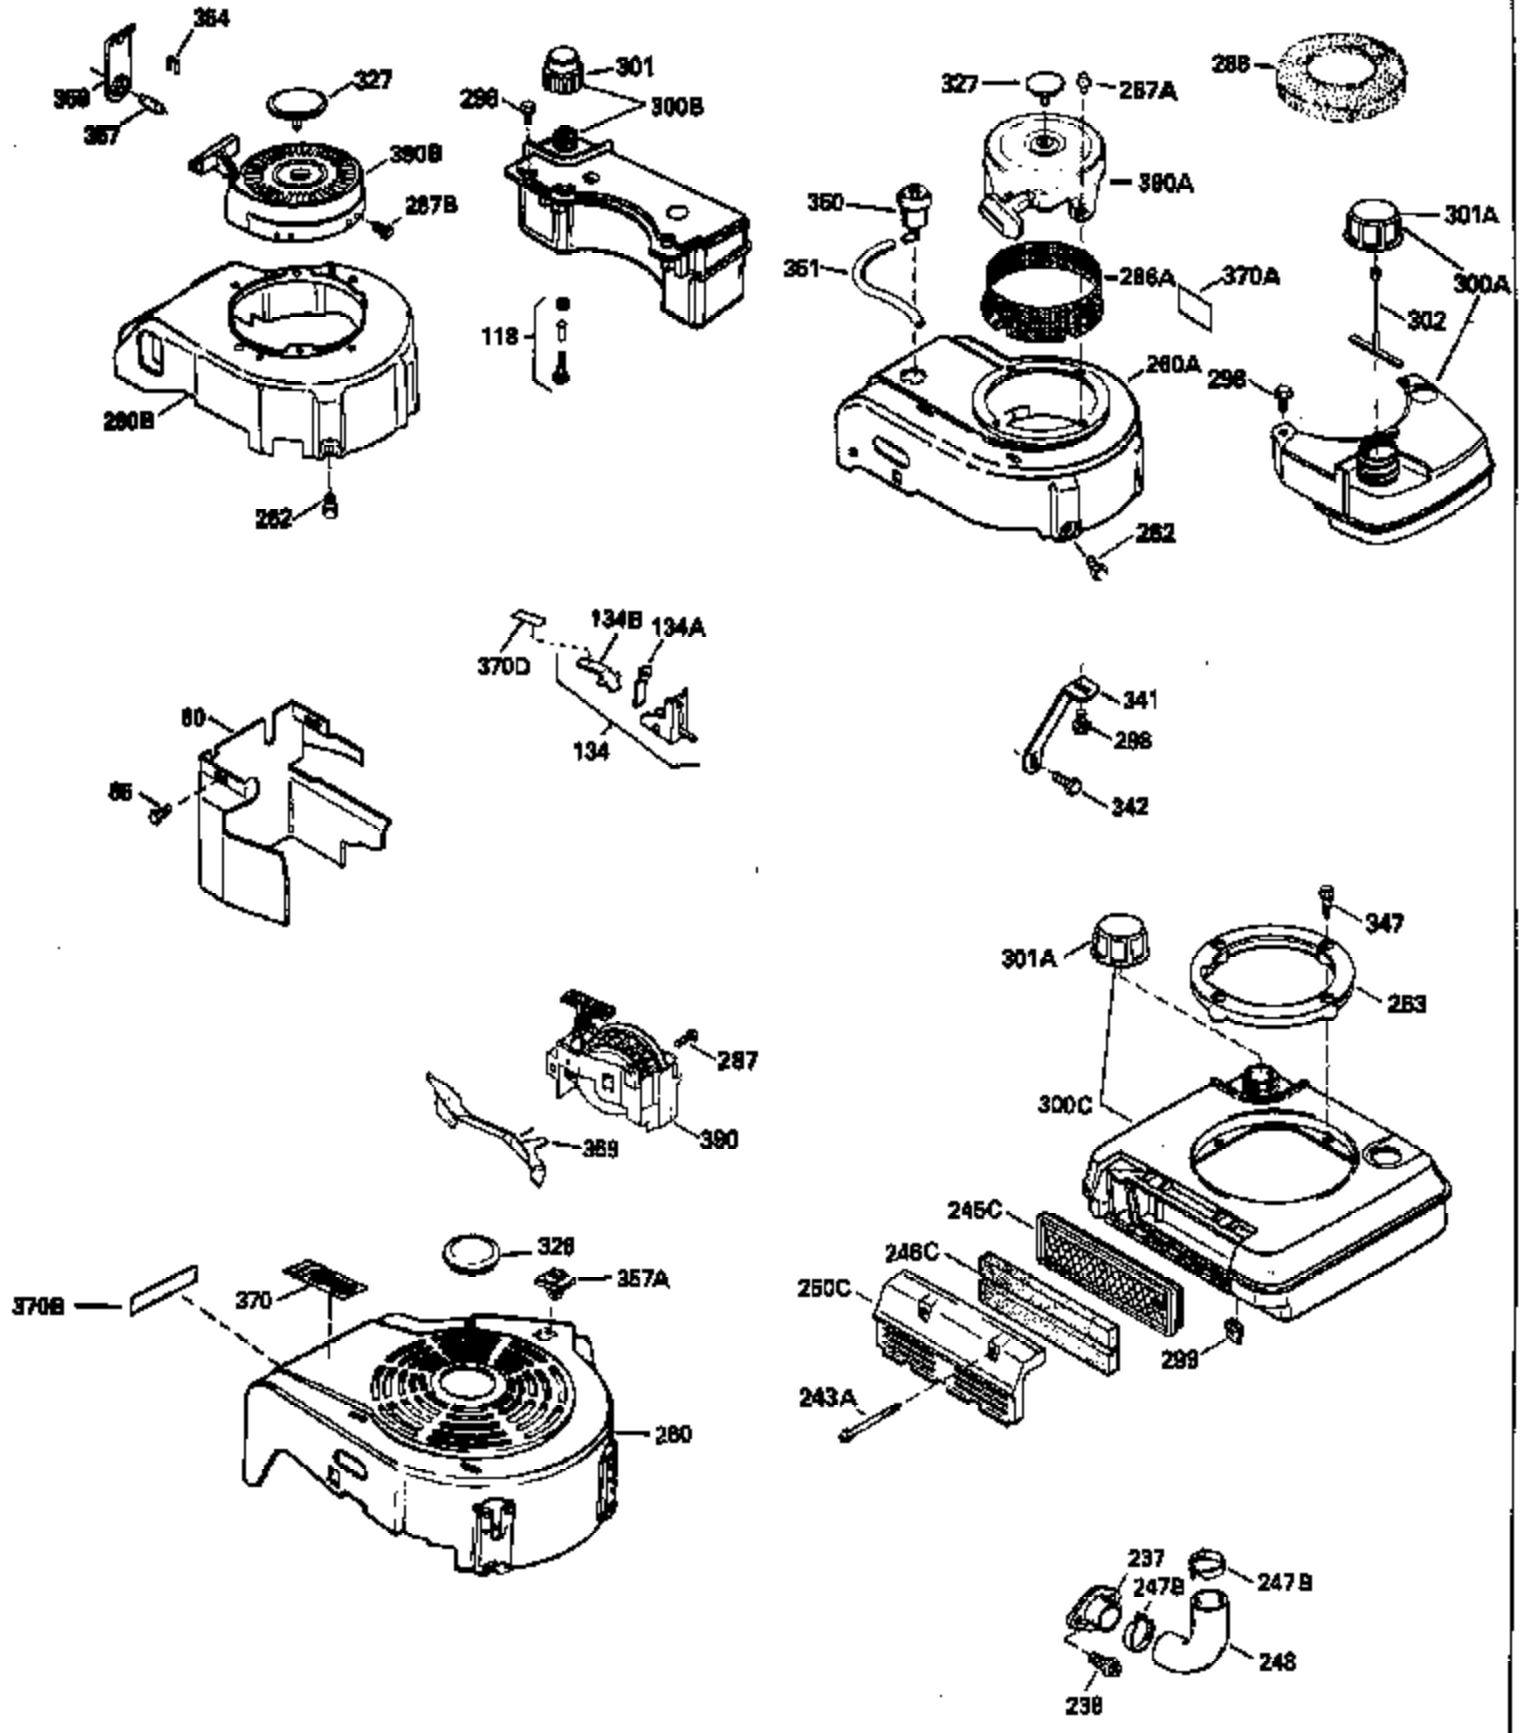

ILLUSTRATION SHOWS TYPICAL PARTS ONLY. ORDER BY PART NUMBER. PARTS NOT LISTED ARE SUPPLIED BY OEM.

Ref #	Part Number	Qty	Description
118	730194		Rope Guide Kit (Use as required with 34476 fuel tank)
134A	34438		Spring, Stop switch
134B	34439		Clip, Stop switch
134	34657		Spark Plug Stop Lever (Incl. 134A & 1 34B)
246C	35705		Filter, Pre-Air (Optional)
260	34367		Housing, Blower
262	650831		Screw, 1/4-20 x 15/32"
287	650802		Screw, 1/4-20 x 5/8"
287A			Pop Rivet, (3/16" Dia.)(Purchase locally)
287A	650735		Screw, 10-24 x 3/8" (Use as required)
301	33032		Fuel Cap
326	34113		Plug, Screen
350	34353		Primer Assy.
351	32180C		Line, Fuel primer
370A	34365		Decal, Instruction
370D	34407		Decal, Stop control
390	590531		Side Mount Rewind Starter (Refer to Division 5, Section C, page 32 or Fiche 8, Grid G-8 for breakdown)