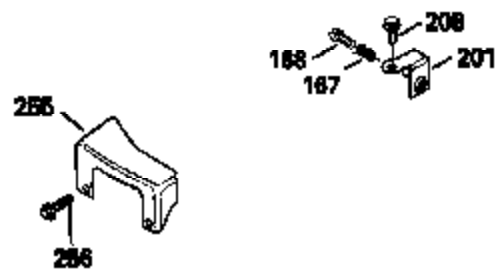

Ref #	Part Number	Qty	Description
19	31361		Spring, Extension
53	31745		Tang, Washer
54	31747		Washer, Flat
55	34770		Shaft, P.T.O.
56	33401		Right Hand Worm Gear
57	31749		Ring, Retaining
58	31744		Seal, Oil
59	31787		Washer, Flat
69	35261		* Gasket, Mounting flange
70A	33521C		Flange Ass'y. (Incl.58, 72, 72A, 73, 75 & 80)
87	650492		Screw, 1/4-20 x 2-1/4"
182	6201		Screw, 1/4-28 x 7/8"
185	31384A		Pipe, Intake (Incl. 224)
186	32653		Link, Governor spring
216	33086		Lever, Speed adjusting
223	650451		Screw, 1/4-20 x 1"
241	35067		Collar, Air cleaner (Black)
245	35066		Filter, Air cleaner
246B	35435		Filter, Pre-Air (Use as required)
247A	35068		Clamp, Air cleaner
250B	35065		Air Cleaner Cover Ass'y.