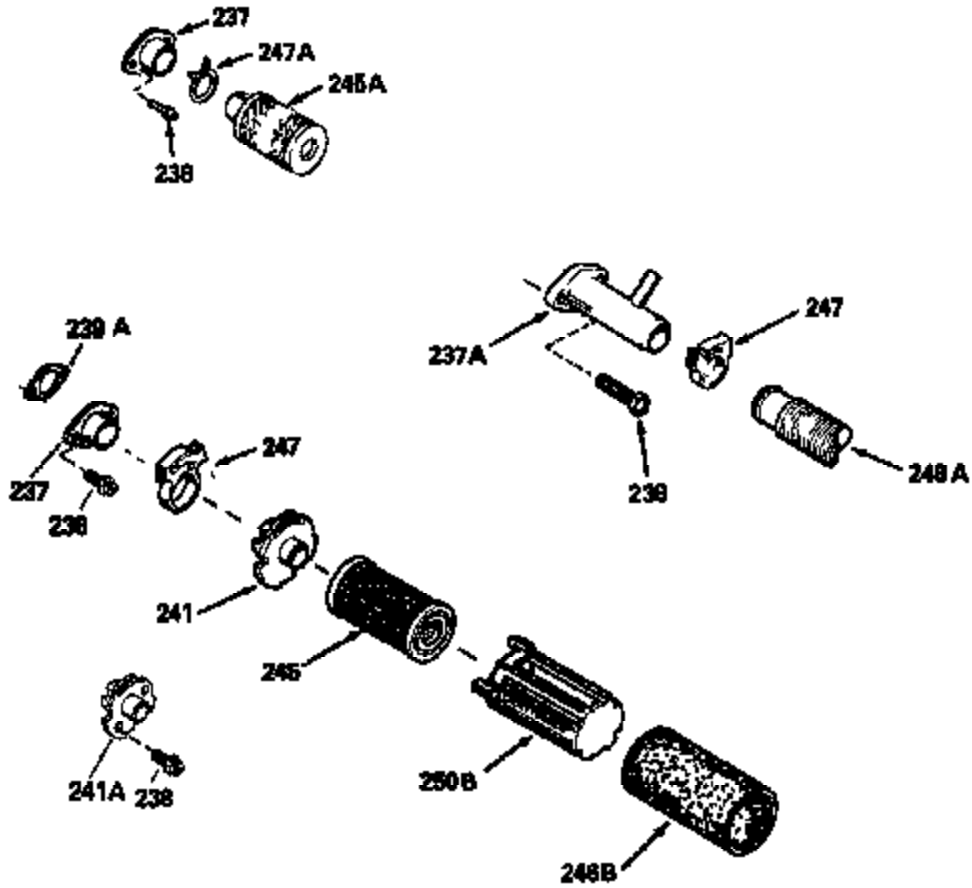

Ref #	Part Number	Qty	Description
19	31361		Spring, Extension
53	31745		Tang, Washer
54	31747		Washer, Flat
55	34770		Shaft, P.T.O.
56	33401		Right Hand Worm Gear
57	31749		Ring, Retaining
58	31744		Seal, Oil
59	31787		Washer, Flat
69	35261		* Gasket, Mounting flange
70A	33521C		Flange Ass'y. (Incl.58, 72, 72A, 73, 75 & 80)
87	650492		Screw, 1/4-20 x 2-1/4"
182	6201		Screw, 1/4-28 x 7/8"
185	31384A		Pipe, Intake (Incl. 224)
186	32653		Link, Governor spring
216	33086		Lever, Speed adjusting
223	650451		Screw, 1/4-20 x 1"
241	35067		Collar, Air cleaner (Black)
245	35066		Filter, Air cleaner
246B	35435		Filter, Pre-Air (Use as required)
247A	35068		Clamp, Air cleaner
250B	35065		Air Cleaner Cover Ass'y.