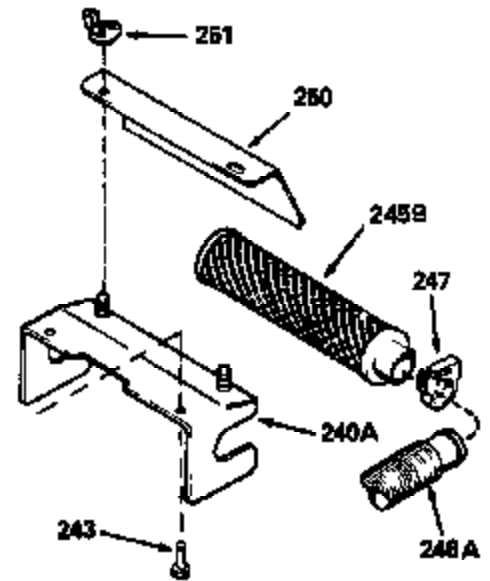

Ref #	Part Number	Qty	Description
420	730225		SAE 30, 4-Cycle Engine Oil (Quart)

ILLUSTRATION SHOWS TYPICAL PARTS ONLY. ORDER BY PART NUMBER. PARTS NOT LISTED ARE SUPPLIED BY OEM.

Ref #	Part Number	Qty	Description
118	730194		Rope Guide Kit (Use as required with 34476 fuel tank)
238	650806		Screw, 10-32 x 5/8"
246C	35705		Filter, Pre-Air (Optional)
260A	34859		Housing, Blower
262	650831		Screw, 1/4-20 x 15/32"
286	35009		Screen, Starter cup
287A	650735		Screw, 10-24 x 3/8" (Use as required)
287A			Pop Rivet, (3/16" Dia.)(Purchase locally)
301	33032		Fuel Cap
370A	34346		Decal, Instruction
390A	590420A		Rewind Starter (Refer to Division 5, Section C, page 25 or Fiche 8, Grid G-7 for breakdown)

Ref #	Part Number	Qty	Description
189	650839		Screw, 1/4-20 x 3/8"
190	35831		Lever, Brake
191	35039A		Bracket Assy., S.E. Brake (Incl. 195)
194	32309		Ring, Retaining
195	610973		Terminal Assy.
210	27793		Clip, Conduit
211	28942		Screw, 10-32 x 3/8"
274	26754A		* Gasket, Exhaust (Use as required)
277	650795		Screw, 1/4-20 x 2-1/4"
277A	30063		Screw, 1/4-20 x 1/2" (Use as required)
370F	34387		Decal, Instruction (Optional)
415	730162		Muffler Adap.Kit(Incl.274,277A)(Use a s req.)
430	730574		Debris Screen Kit (Incl. 370F,431-433)(Opt.)
431	35596		Screen, Debris (Optional)
432	35597		Bracket, Debris screen (Optional)
433	650910		Screw, 8-32 x 1/4" (Optional)

Ref #	Part Number	Qty	Description
19	31361		Spring, Extension
53	31745		Tang, Washer
54	31747		Washer, Flat
55A	34647		Shaft, P.T.O.
56	33401		Right Hand Worm Gear
57	33537		Ring, Retaining
58	31744		Seal, Oil
69	35261		* Gasket, Mounting flange
70A	33653A		Flange Ass'y. (Incl.58, 72, 72A, 73, 75 & 80)
87	650492		Screw, 1/4-20 x 2-1/4"
182	6201		Screw, 1/4-28 x 7/8"
185	31384A		Pipe, Intake (Incl. 224)
186	34337		Link, Governor spring
209	30200		Screw, 10-24 x 9/16"
223	650451		Screw, 1/4-20 x 1"
238	650806		Screw, 10-32 x 5/8"
246B	35435		Filter, Pre-Air (Use as required)