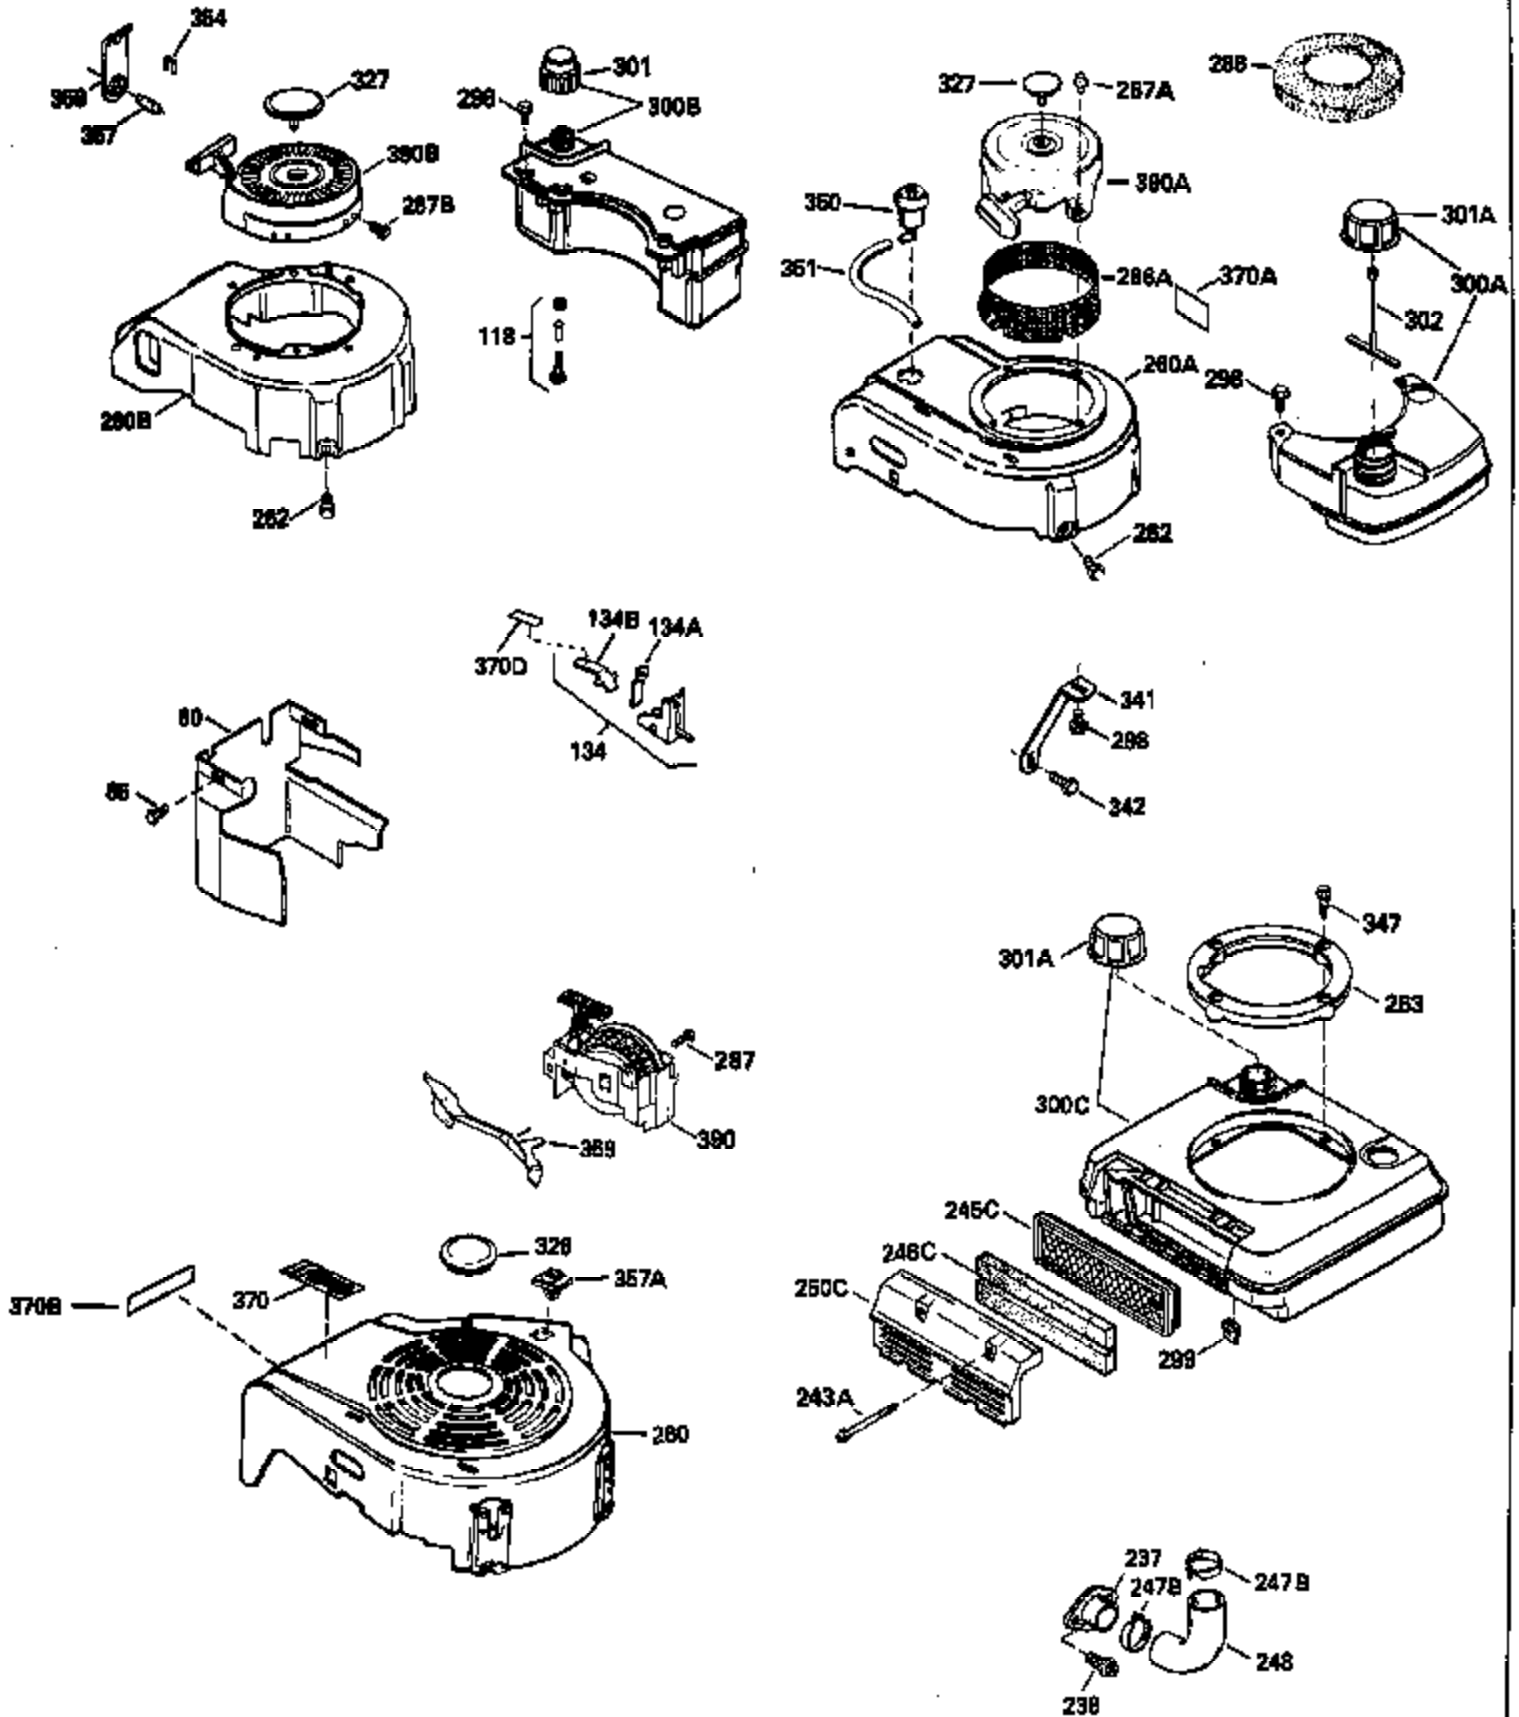

Ref #	Part Number	Qty	Description
420	730225		SAE 30, 4-Cycle Engine Oil (Quart)

ILLUSTRATION SHOWS TYPICAL PARTS ONLY. ORDER BY PART NUMBER. PARTS NOT LISTED ARE SUPPLIED BY OEM.

Ref #	Part Number	Qty	Description
118	730194		Rope Guide Kit (Use as required with 34476 fuel tank)
238	650806		Screw, 10-32 x 5/8"
246C	35705		Filter, Pre-Air (Optional)
260A	34859		Housing, Blower
262	650831		Screw, 1/4-20 x 15/32"
286	35009		Screen, Starter cup
287A	650735		Screw, 10-24 x 3/8" (Use as required)
287A			Pop Rivet, (3/16" Dia.)(Purchase locally)
301	33032		Fuel Cap
370A	34346		Decal, Instruction
390A	590420A		Rewind Starter (Refer to Division 5, Section C, page 25 or Fiche 8, Grid G-7 for breakdown)