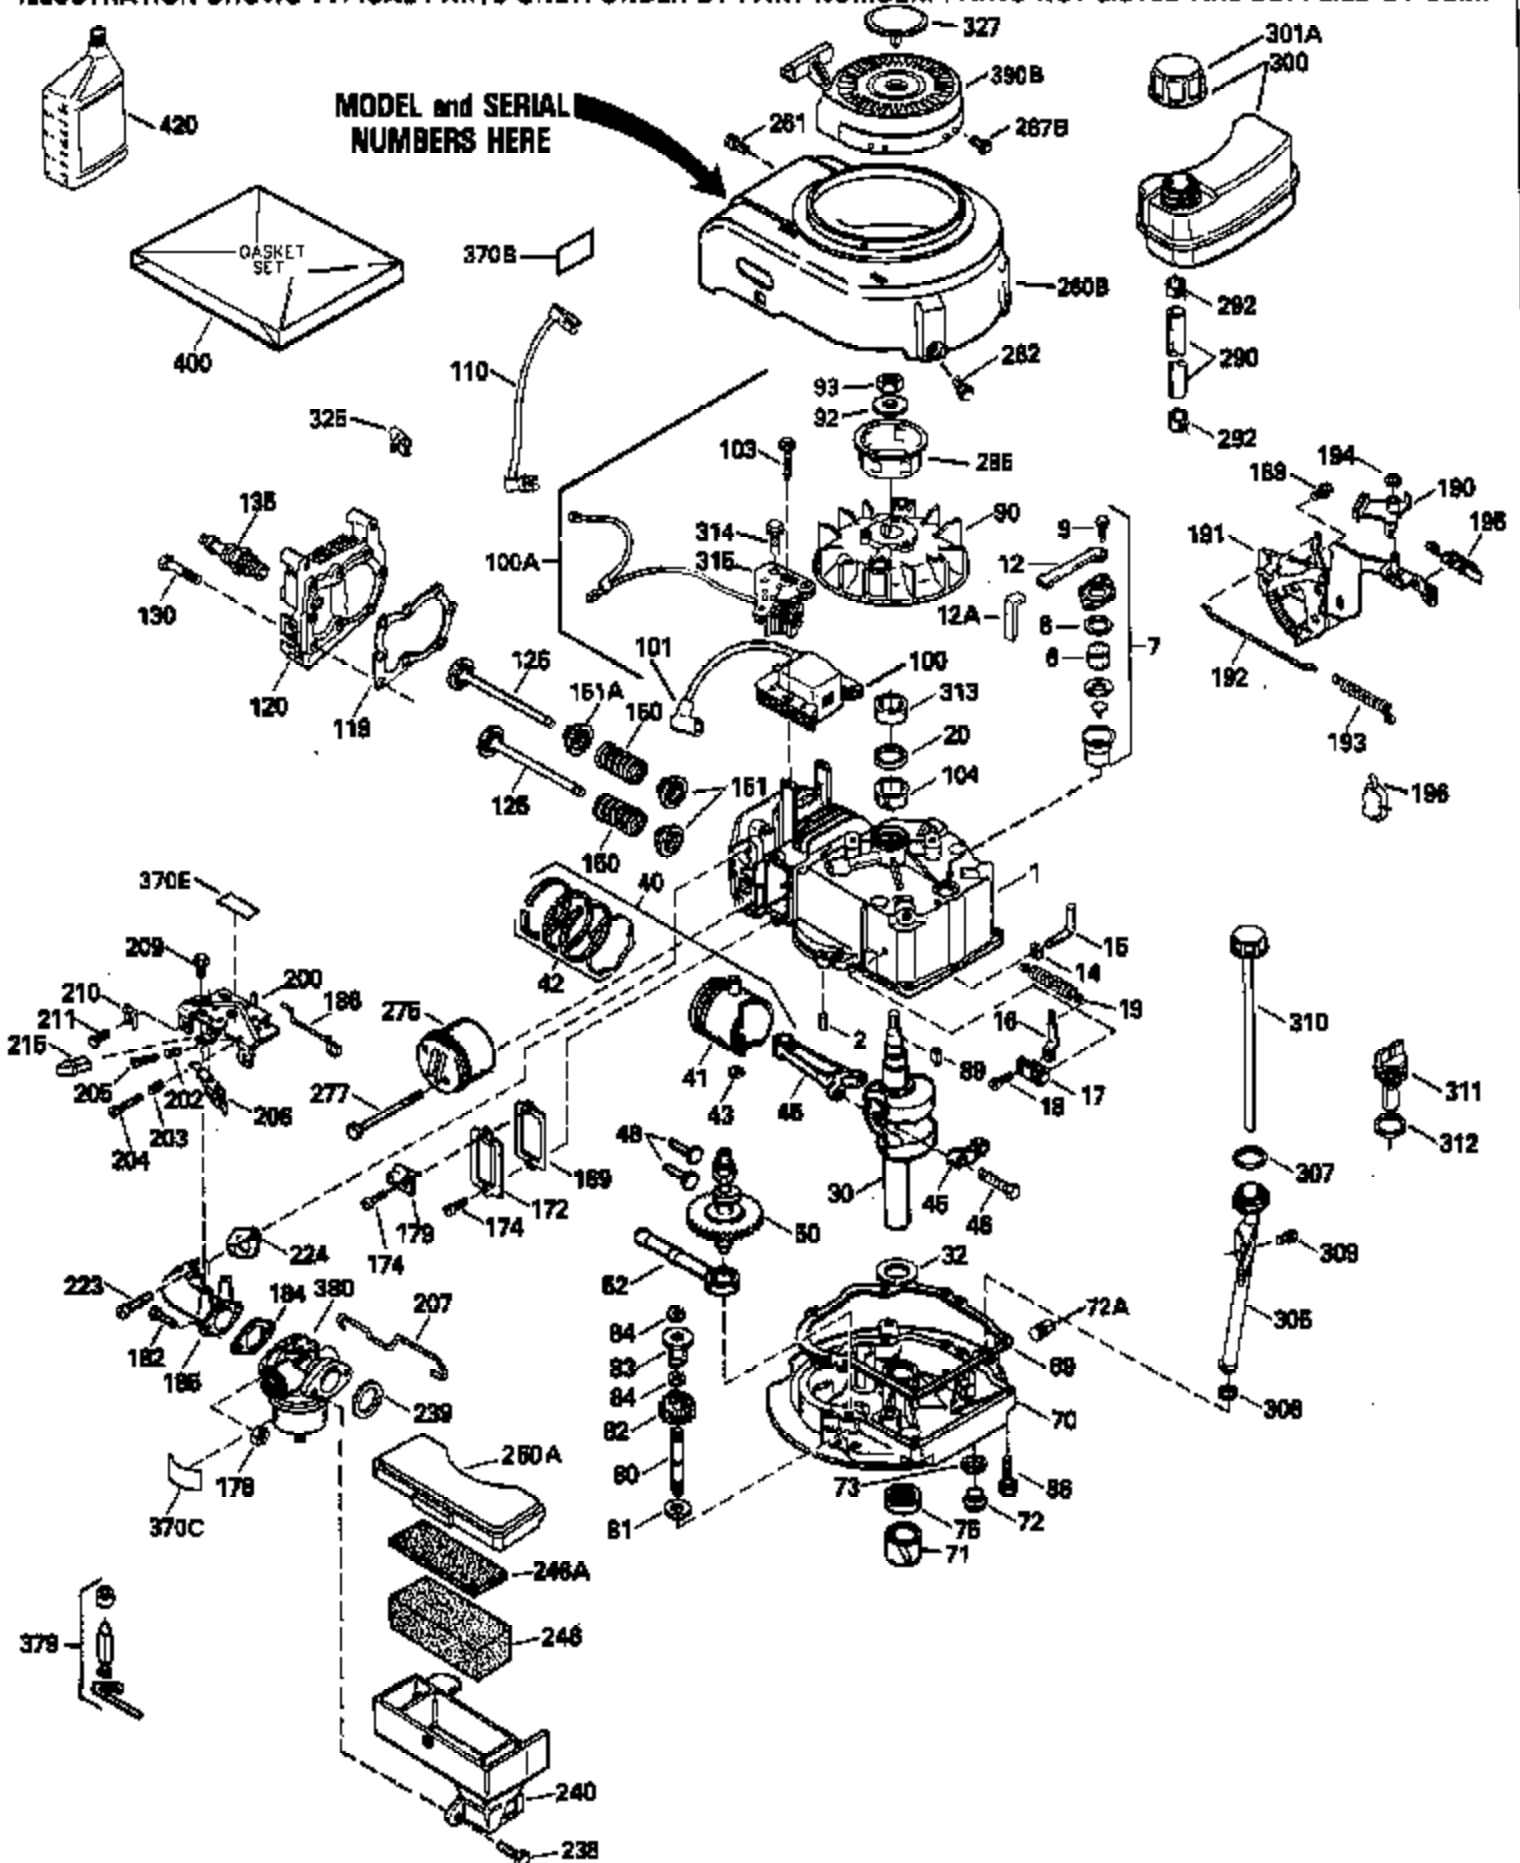

ILLUSTRATION SHOWS TYPICAL PARTS ONLY. ORDER BY PART NUMBER. PARTS NOT LISTED ARE SUPPLIED BY OEM.

Ref #	Part Number	Qty	Description
1	34975		Cylinder Ass'y. (Incl. 2, 8, 9 & 20) (2-1/2")
2	26727		Pin, Dowel
6	33734		Element, Breather
7	34214A		Breather Ass'y. (Incl. 6, 8, 9, 12 & 12A)
8	33735		* Gasket, Breather
9	30200		Screw, 10-24 x 9/16"
12	33886		Tube, Breather
14	28277		Washer
15	31513		Rod, Governor
16	31383A		Lever, Governor
17	31335		Clamp, Governor lever
18	650548		Screw, 8-32 x 5/16"
19	31361		Spring, Extension
20	32600		Seal, Oil
30	35143		Crankshaft Ass'y.
40	34514		Piston, Pin & Ring Set (Std.) (2-1/2" Bore)
40	34515		Piston, Pin & Ring Set (.010" OS)
40	34516		Piston, Pin & Ring Set (.020" OS)
41	32538B		Piston & Pin Ass'y. (Incl. 43)(Std.)(2-1/2")
41	32548B		Piston & Pin Ass'y. (Incl. 43) (.010" OS)
41	32549B		Piston & Pin Ass'y. (Incl. 43) (.020" OS)
42	28986		Ring Set (Std.) (2-1/2" Bore)
42	28987		Ring Set (.010" OS)
42	28988		Ring Set (.020" OS)
43	20381		Ring, Piston pin retaining
45	30963B		Rod Assy., Connecting (Incl. 46)
46	32610A		Bolt, Connecting rod
48	27241		Lifter, Valve
50	33533		Camshaft (MCR)
52	29914		Oil Pump Assy.
69	35261		* Gasket, Mounting flange
72	30572		Plug, Oil drain (Incl. 73)
73	28833		* Drain Plug Gasket (Not req. W/plastic plug)
75	26208		Seal, Oil
80	30574		Shaft, Governor
81	30590A		Washer, Flat
82	30591		Gear Assy., Governor (Incl. 81)
83	30588A		Spool, Governor
84	29193		Ring, Retaining
86	650488		Screw, 1/4-20 x 1-1/4"
89	611004		Flywheel Key
90	611046A		Flywheel
92	650815		Washer, Belleville
93	650816		Nut, Flywheel
100	730207		Magneto-to-Solid State Conversion Kit (Includes solid state module, solid state flywheel key, and instructions.)(Use as required on external ignition engines only.)
100	34443A		Solid State Assy.
103	650814		Screw, Torx T-15, 10-24 x 1"
110	34961		Ground Wire
119	29953C		* Gasket, Cylinder head
120	34335		Head, Cylinder
125	29313C		Exhaust Valve (Std.) (Incl. 151)
125	29315C		Exhaust Valve (1/32" OS) (Incl. 151)
126	29314B		Intake Valve (Std.) (Incl. 151)
126	29315C		Intake Valve (1/32" OS) (Incl. 151)
130	6021A		Screw, 5/16-18 x 1-1/2"