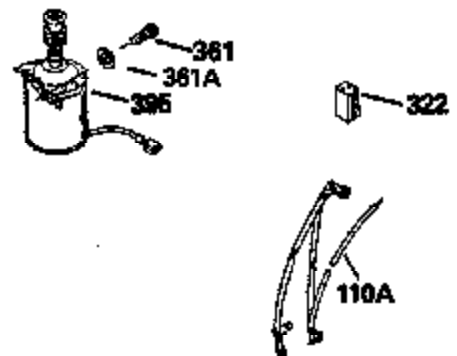

Ref #	Part Number	Qty	Description
274	26754A		* Gasket, Exhaust (Use as required)
275A	35603		Muffler (Incl. 277)
277A	30063		Screw, 1/4-20 x 1/2" (Use as required)
277	650795		Screw, 1/4-20 x 2-1/4"
370F	34387		Decal, Instruction (Optional)
415	730162		Muffler Adap.Kit(Incl.274,277A)(Use a s req.)
430	730574		Debris Screen Kit (Incl. 370F,431-433)(Opt.)
431	35596		Screen, Debris (Optional)
432	35597		Bracket, Debris screen (Optional)
433	650910		Screw, 8-32 x 1/4" (Optional)