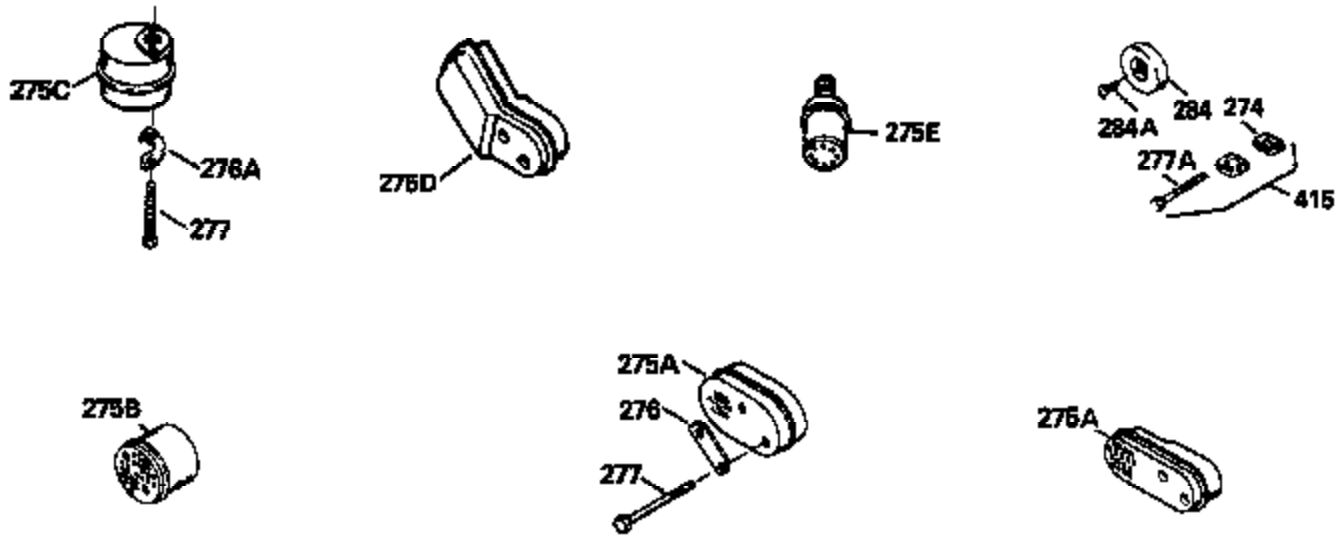

Ref #	Part Number	Qty	Description
274	26754A		* Gasket, Exhaust (Use as required)
275A	35603		Muffler (Incl. 277)
277A	30063		Screw, 1/4-20 x 1/2" (Use as required)
277	650795		Screw, 1/4-20 x 2-1/4"
370F	34387		Decal, Instruction (Optional)
415	730162		Muffler Adap.Kit(Incl.274,277A)(Use a s req.)
430	730574		Debris Screen Kit (Incl. 370F,431-433)(Opt.)
431	35596		Screen, Debris (Optional)
432	35597		Bracket, Debris screen (Optional)
433	650910		Screw, 8-32 x 1/4" (Optional)