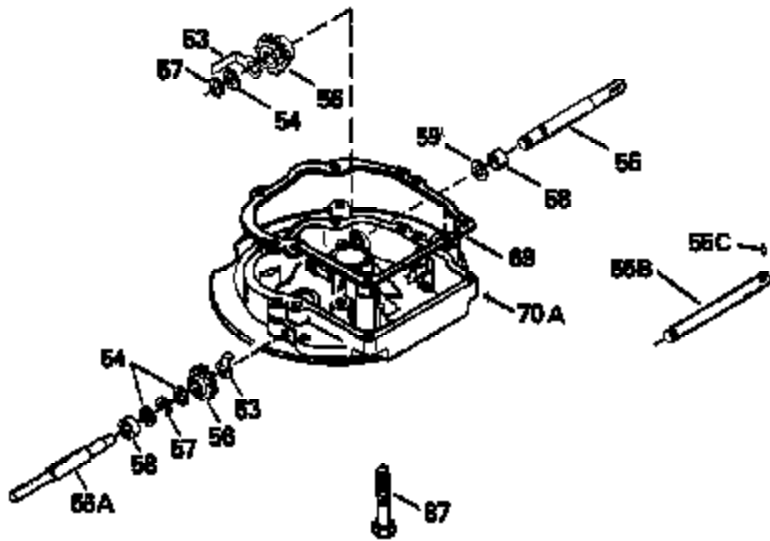

Ref #	Part Number	Qty	Description
400	33238C		* Gasket Set (Incl. items marked *)
420	730225		SAE 30, 4-Cycle Engine Oil (Quart)

ILLUSTRATION SHOWS TYPICAL PARTS ONLY. ORDER BY PART NUMBER. PARTS NOT LISTED ARE SUPPLIED BY OEM.

Ref #	Part Number	Qty	Description
118	730194		Rope Guide Kit (Use as required with 34476 fuel tank)
238	650806		Screw, 10-32 x 5/8"
246C	35705		Filter, Pre-Air (Optional)
260A	34859		Housing, Blower
262	650831		Screw, 1/4-20 x 15/32"
286	35009		Screen, Starter cup
287A	650735		Screw, 10-24 x 3/8" (Use as required)
287A			Pop Rivet, (3/16" Dia.)(Purchase locally)
301	33032		Fuel Cap
370A	34346		Decal, Instruction
390A	590420A		Rewind Starter (Refer to Division 5, Section C, page 25 or Fiche 8, Grid G-7 for breakdown)

Ref #	Part Number	Qty	Description
19	31361		Spring, Extension
69	35261		* Gasket, Mounting flange
182	6201		Screw, 1/4-28 x 7/8"
185	31384A		Pipe, Intake (Incl. 224)
186	34337		Link, Governor spring
209	30200		Screw, 10-24 x 9/16"
223	650451		Screw, 1/4-20 x 1"
238	650806		Screw, 10-32 x 5/8"
246B	35435		Filter, Pre-Air (Use as required)