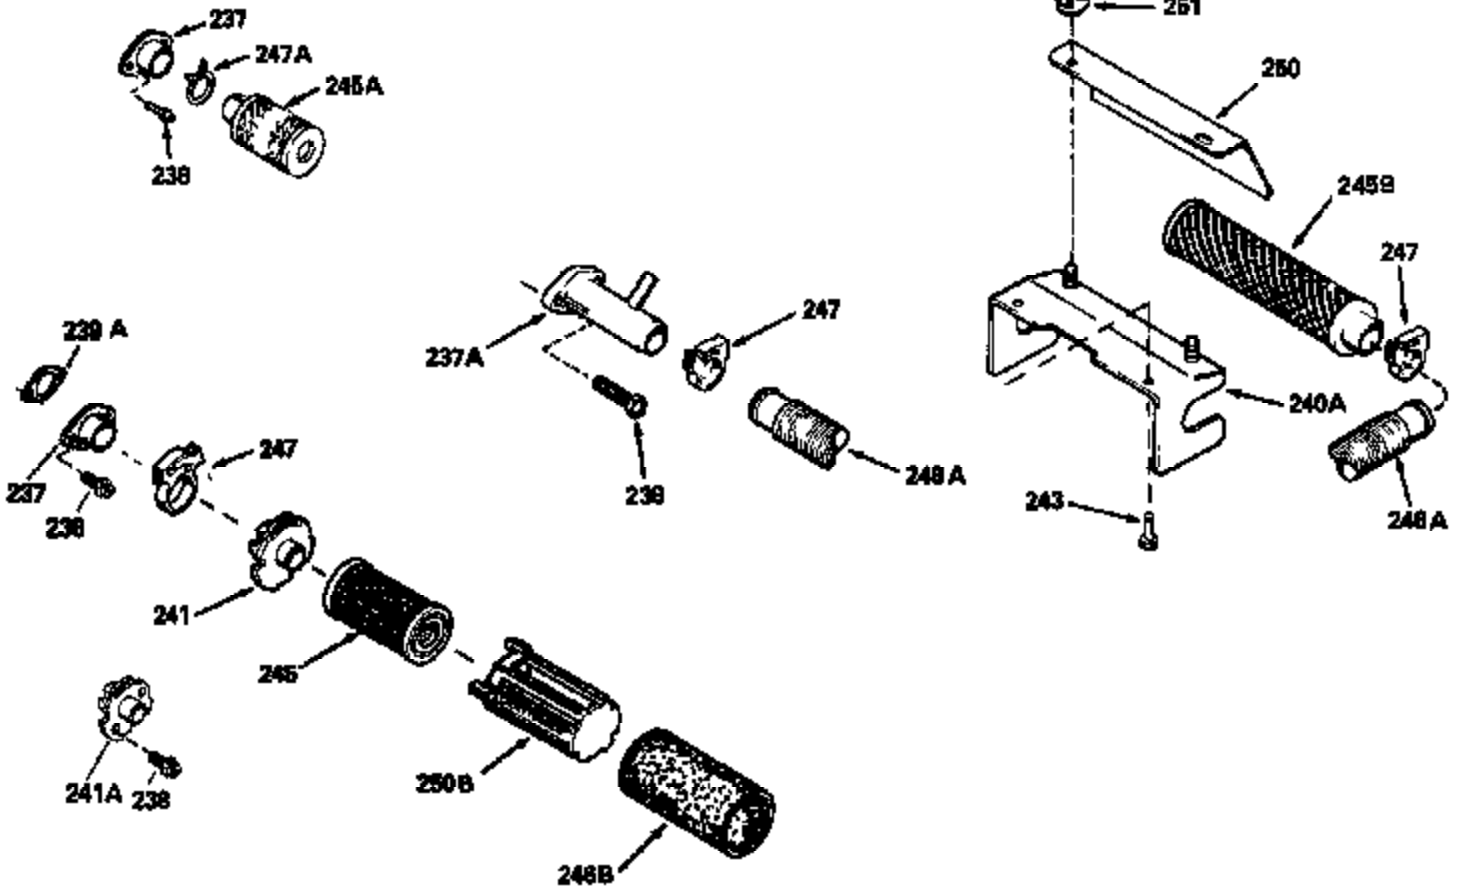

Ref #	Part Number	Qty	Description
400	33238C		* Gasket Set (Incl. items marked *)
420	730225		SAE 30, 4-Cycle Engine Oil (Quart)

ILLUSTRATION SHOWS TYPICAL PARTS ONLY. ORDER BY PART NUMBER. PARTS NOT LISTED ARE SUPPLIED BY OEM.

Ref #	Part Number	Qty	Description
118	730194		Rope Guide Kit (Use as required with 34476 fuel tank)
238	650806		Screw, 10-32 x 5/8"
246C	35705		Filter, Pre-Air (Optional)
260A	34859		Housing, Blower
262	650831		Screw, 1/4-20 x 15/32"
286	35009		Screen, Starter cup
287A	650735		Screw, 10-24 x 3/8" (Use as required)
287A			Pop Rivet, (3/16" Dia.)(Purchase locally)
301	33032		Fuel Cap
370A	34346		Decal, Instruction
390A	590420A		Rewind Starter (Refer to Division 5, Section C, page 25 or Fiche 8, Grid G-7 for breakdown)

Ref #	Part Number	Qty	Description
19	31361		Spring, Extension
69	35261		* Gasket, Mounting flange
182	6201		Screw, 1/4-28 x 7/8"
185	31384A		Pipe, Intake (Incl. 224)
186	34337		Link, Governor spring
209	30200		Screw, 10-24 x 9/16"
223	650451		Screw, 1/4-20 x 1"
238	650806		Screw, 10-32 x 5/8"
246B	35435		Filter, Pre-Air (Use as required)