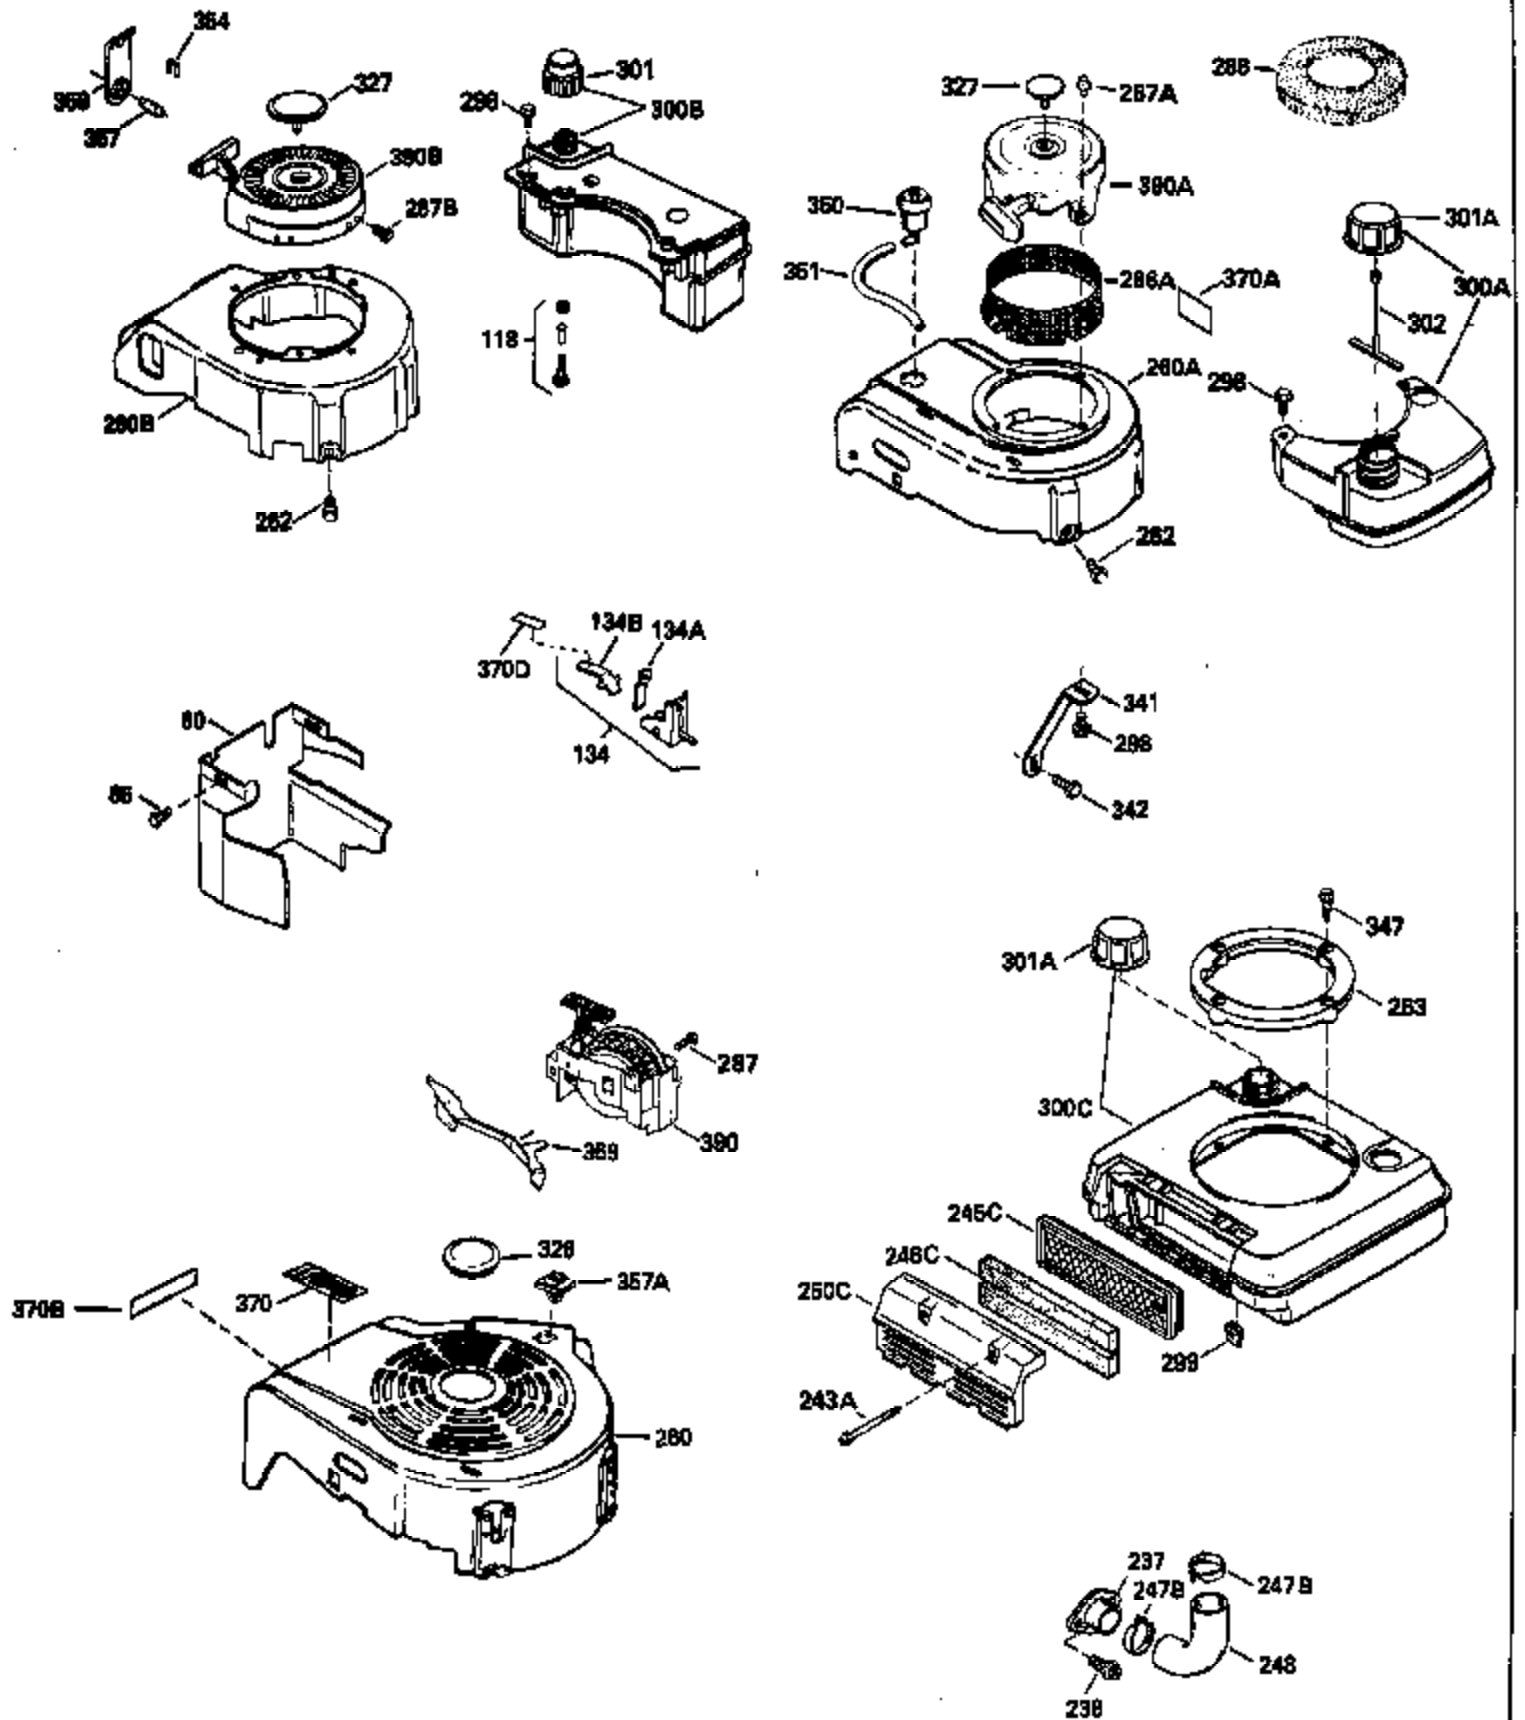

ILLUSTRATION SHOWS TYPICAL PARTS ONLY. ORDER BY PART NUMBER. PARTS NOT LISTED ARE SUPPLIED BY OEM.

Ref #	Part Number	Qty	Description
118	730194		Rope Guide Kit (Use as required with 34476 fuel tank)
238	650806		Screw, 10-32 x 5/8"
246C	35705		Filter, Pre-Air (Optional)
260A	34859		Housing, Blower
262	650831		Screw, 1/4-20 x 15/32"
286	35009		Screen, Starter cup
287A	650735		Screw, 10-24 x 3/8" (Use as required)
287A			Pop Rivet, (3/16" Dia.)(Purchase locally)
301	33032		Fuel Cap
370A	34416		Decal, Instruction
390A	590420A		Rewind Starter (Refer to Division 5, Section C, page 25 or Fiche 8, Grid G-7 for breakdown)