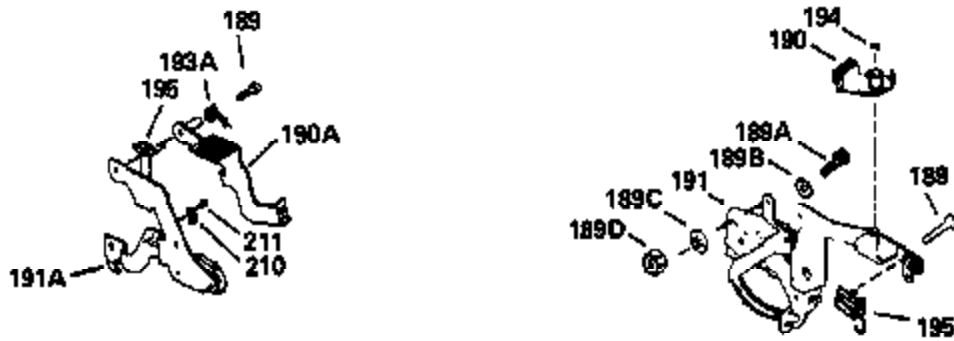

Ref #	Part Number	Qty	Description
189	650839		Screw, 1/4-20 x 3/8"
190	35831		Lever, Brake
191	35041A		Bracket Assy., S.E. Brake (Incl. 195)
194	32309		Ring, Retaining
195	610973		Terminal Assy.
210	27793		Clip, Conduit
211	28942		Screw, 10-32 x 3/8"
274	26754A		* Gasket, Exhaust (Use as required)
275A	391019		Muffler
277	650795		Screw, 1/4-20 x 2-1/4"
277A	30063		Screw, 1/4-20 x 1/2" (Use as required)
370F	34387		Decal, Instruction (Optional)
415	730162		Muffler Adap.Kit(Incl.274,277A)(Use a s req.)
430	730574		Debris Screen Kit (Incl. 370F,431-433)(Opt.)
431	35596		Screen, Debris (Optional)
432	35597		Bracket, Debris screen (Optional)
433	650910		Screw, 8-32 x 1/4" (Optional)