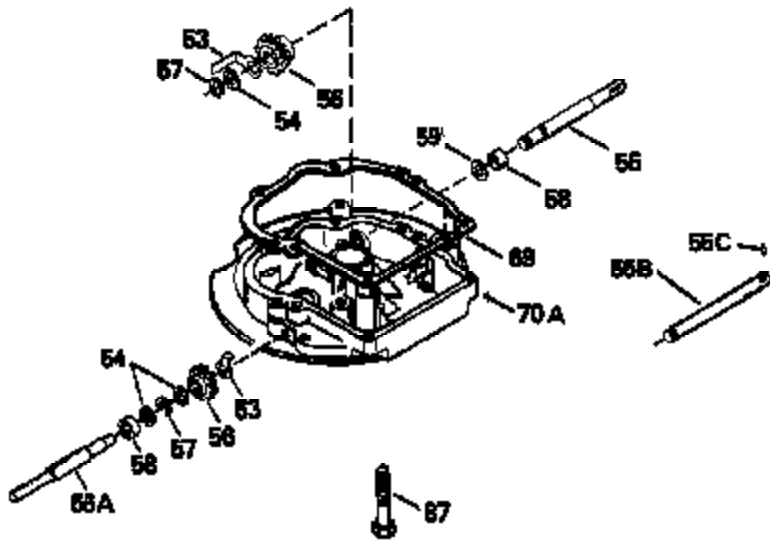

ILLUSTRATION SHOWS TYPICAL PARTS ONLY. ORDER BY PART NUMBER. PARTS NOT LISTED ARE SUPPLIED BY OEM.

Ref #	Part Number	Qty	Description
118	730194		Rope Guide Kit (Use as required with 34476 fuel tank)
238	650806		Screw, 10-32 x 5/8"
246C	35705		Filter, Pre-Air (Optional)
260A	34859		Housing, Blower
262	650831		Screw, 1/4-20 x 15/32"
286	35009		Screen, Starter cup
287A	650735		Screw, 10-24 x 3/8" (Use as required)
287A			Pop Rivet, (3/16" Dia.)(Purchase locally)
301	33032		Fuel Cap
370A	34346		Decal, Instruction
370	550223		Decal, Name
390A	590420A		Rewind Starter (Refer to Division 5, Section C, page 25 or Fiche 8, Grid G-7 for breakdown)

Ref #	Part Number	Qty	Description
	19 31361		Spring, Extension
	53 31745		Tang, Washer
	54 31747		Washer, Flat
	55A 35152		Shaft, P.T.O.
	56 31746		Left Hand Worm Gear
	57 33537		Ring, Retaining
	58 31744		Seal, Oil
	69 35261		* Gasket, Mounting flange
	70A 33535B		Flange Ass'y. (Incl.58, 72, 72A, 73, 75 & 80)
	87 650492		Screw, 1/4-20 x 2-1/4"
	182 6201		Screw, 1/4-28 x 7/8"
	185 31384A		Pipe, Intake (Incl. 224)
	186 34337		Link, Governor spring
	209 30200		Screw, 10-24 x 9/16"
	223 650451		Screw, 1/4-20 x 1"
	238 650806		Screw, 10-32 x 5/8"
	246B 35435		Filter, Pre-Air (Use as required)