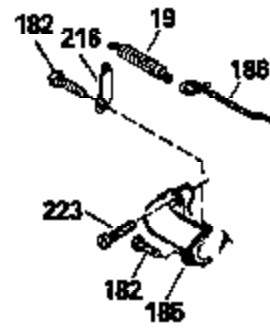

ILLUSTRATION SHOWS TYPICAL PARTS ONLY. ORDER BY PART NUMBER. PARTS NOT LISTED ARE SUPPLIED BY OEM.

Ref #	Part Number	Qty	Description
118	730194		Rope Guide Kit (Use as required with 34476 fuel tank)
238	650806		Screw, 10-32 x 5/8"
246C	35705		Filter, Pre-Air (Optional)
260A	34859		Housing, Blower
262	650831		Screw, 1/4-20 x 15/32"
286	35009		Screen, Starter cup
287A	650735		Screw, 10-24 x 3/8" (Use as required)
287A			Pop Rivet, (3/16" Dia.)(Purchase locally)
301	33032		Fuel Cap
370A	34346		Decal, Instruction
370	550223		Decal, Name
390A	590420A		Rewind Starter (Refer to Division 5, Section C, page 25 or Fiche 8, Grid G-7 for breakdown)

Ref #	Part Number	Qty	Description
	19 31361		Spring, Extension
	53 31745		Tang, Washer
	54 31747		Washer, Flat
	55A 35152		Shaft, P.T.O.
	56 31746		Left Hand Worm Gear
	57 33537		Ring, Retaining
	58 31744		Seal, Oil
	69 35261		* Gasket, Mounting flange
	70A 33535B		Flange Ass'y. (Incl.58, 72, 72A, 73, 75 & 80)
	87 650492		Screw, 1/4-20 x 2-1/4"
	182 6201		Screw, 1/4-28 x 7/8"
	185 31384A		Pipe, Intake (Incl. 224)
	186 34337		Link, Governor spring
	209 30200		Screw, 10-24 x 9/16"
	223 650451		Screw, 1/4-20 x 1"
	238 650806		Screw, 10-32 x 5/8"
	246B 35435		Filter, Pre-Air (Use as required)