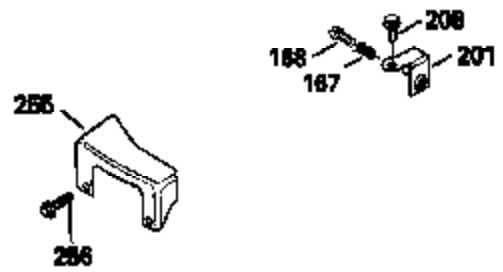

ILLUSTRATION SHOWS TYPICAL PARTS ONLY. ORDER BY PART NUMBER. PARTS NOT LISTED ARE SUPPLIED BY OEM.

Ref #	Part Number	Qty	Description
118	730194		Rope Guide Kit (Use as required with 34476 fuel tank)
238	650806		Screw, 10-32 x 5/8"
246C	35705		Filter, Pre-Air (Optional)
260A	34859		Housing, Blower
262	650831		Screw, 1/4-20 x 15/32"
286	35009		Screen, Starter cup
287A	650735		Screw, 10-24 x 3/8" (Use as required)
287A			Pop Rivet, (3/16" Dia.)(Purchase locally)
301	33032		Fuel Cap
370A	34346		Decal, Instruction
370	550223		Decal, Name
390A	590420A		Rewind Starter (Refer to Division 5, Section C, page 25 or Fiche 8, Grid G-7 for breakdown)

Ref #	Part Number	Qty	Description
	19 31361		Spring, Extension
	53 31745		Tang, Washer
	54 31747		Washer, Flat
	55A 35152		Shaft, P.T.O.
	56 31746		Left Hand Worm Gear
	57 33537		Ring, Retaining
	58 31744		Seal, Oil
	69 35261		* Gasket, Mounting flange
	70A 33535B		Flange Ass'y. (Incl.58, 72, 72A, 73, 75 & 80)
	87 650492		Screw, 1/4-20 x 2-1/4"
	182 6201		Screw, 1/4-28 x 7/8"
	185 31384A		Pipe, Intake (Incl. 224)
	186 34337		Link, Governor spring
	209 30200		Screw, 10-24 x 9/16"
	223 650451		Screw, 1/4-20 x 1"
	238 650806		Screw, 10-32 x 5/8"
	246B 35435		Filter, Pre-Air (Use as required)