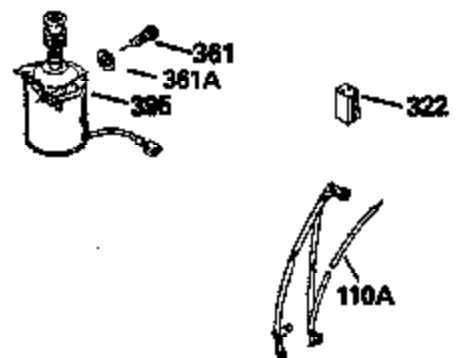

Ref #	Part Number	Qty	Description
189	650839		Screw, 1/4-20 x 3/8"
190	35831		Lever, Brake
191	35041A		Bracket Assy., S.E. Brake (Incl. 195)
194	32309		Ring, Retaining
195	610973		Terminal Assy.
210	27793		Clip, Conduit
211	28942		Screw, 10-32 x 3/8"
274	26754A		* Gasket, Exhaust (Use as required)
275A	391019		Muffler
277	650795		Screw, 1/4-20 x 2-1/4"
277A	30063		Screw, 1/4-20 x 1/2" (Use as required)
370F	34387		Decal, Instruction (Optional)
415	730162		Muffler Adap.Kit(Incl.274,277A)(Use a s req.)
430	730574		Debris Screen Kit (Incl. 370F,431-433)(Opt.)
431	35596		Screen, Debris (Optional)
432	35597		Bracket, Debris screen (Optional)
433	650910		Screw, 8-32 x 1/4" (Optional)