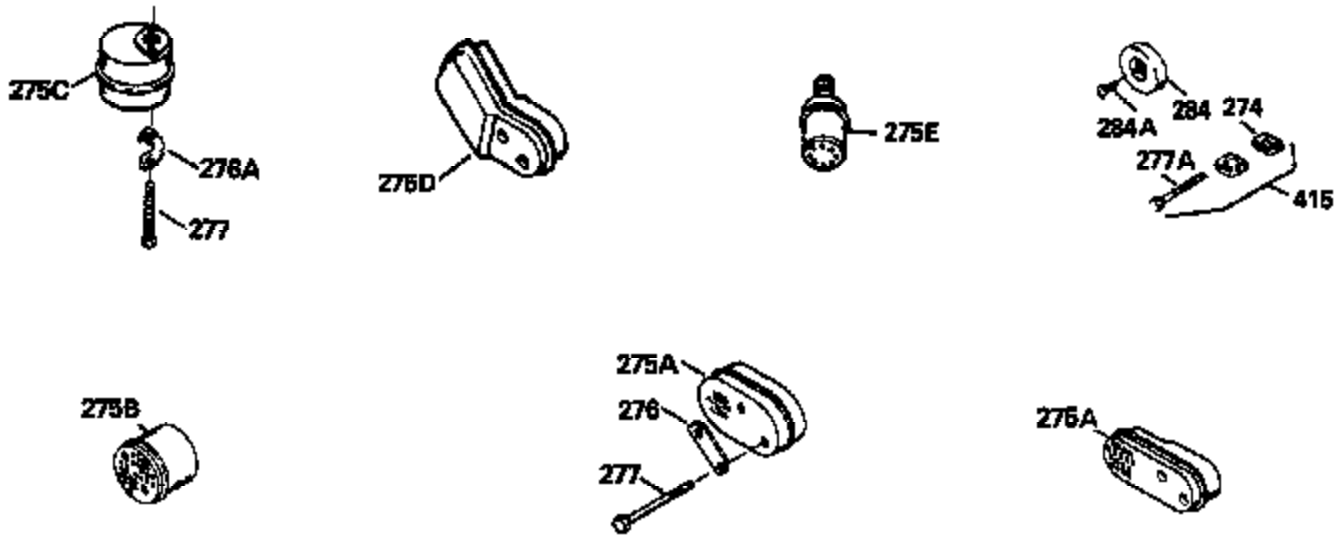

Ref #	Part Number	Qty	Description
189	650839		Screw, 1/4-20 x 3/8"
190	35831		Lever, Brake
191	35041A		Bracket Assy., S.E. Brake (Incl. 195)
194	32309		Ring, Retaining
195	610973		Terminal Assy.
210	27793		Clip, Conduit
211	28942		Screw, 10-32 x 3/8"
274	26754A		* Gasket, Exhaust (Use as required)
275A	391019		Muffler
277	650795		Screw, 1/4-20 x 2-1/4"
277A	30063		Screw, 1/4-20 x 1/2" (Use as required)
370F	34387		Decal, Instruction (Optional)
415	730162		Muffler Adap.Kit(Incl.274,277A)(Use a s req.)
430	730574		Debris Screen Kit (Incl. 370F,431-433)(Opt.)
431	35596		Screen, Debris (Optional)
432	35597		Bracket, Debris screen (Optional)
433	650910		Screw, 8-32 x 1/4" (Optional)