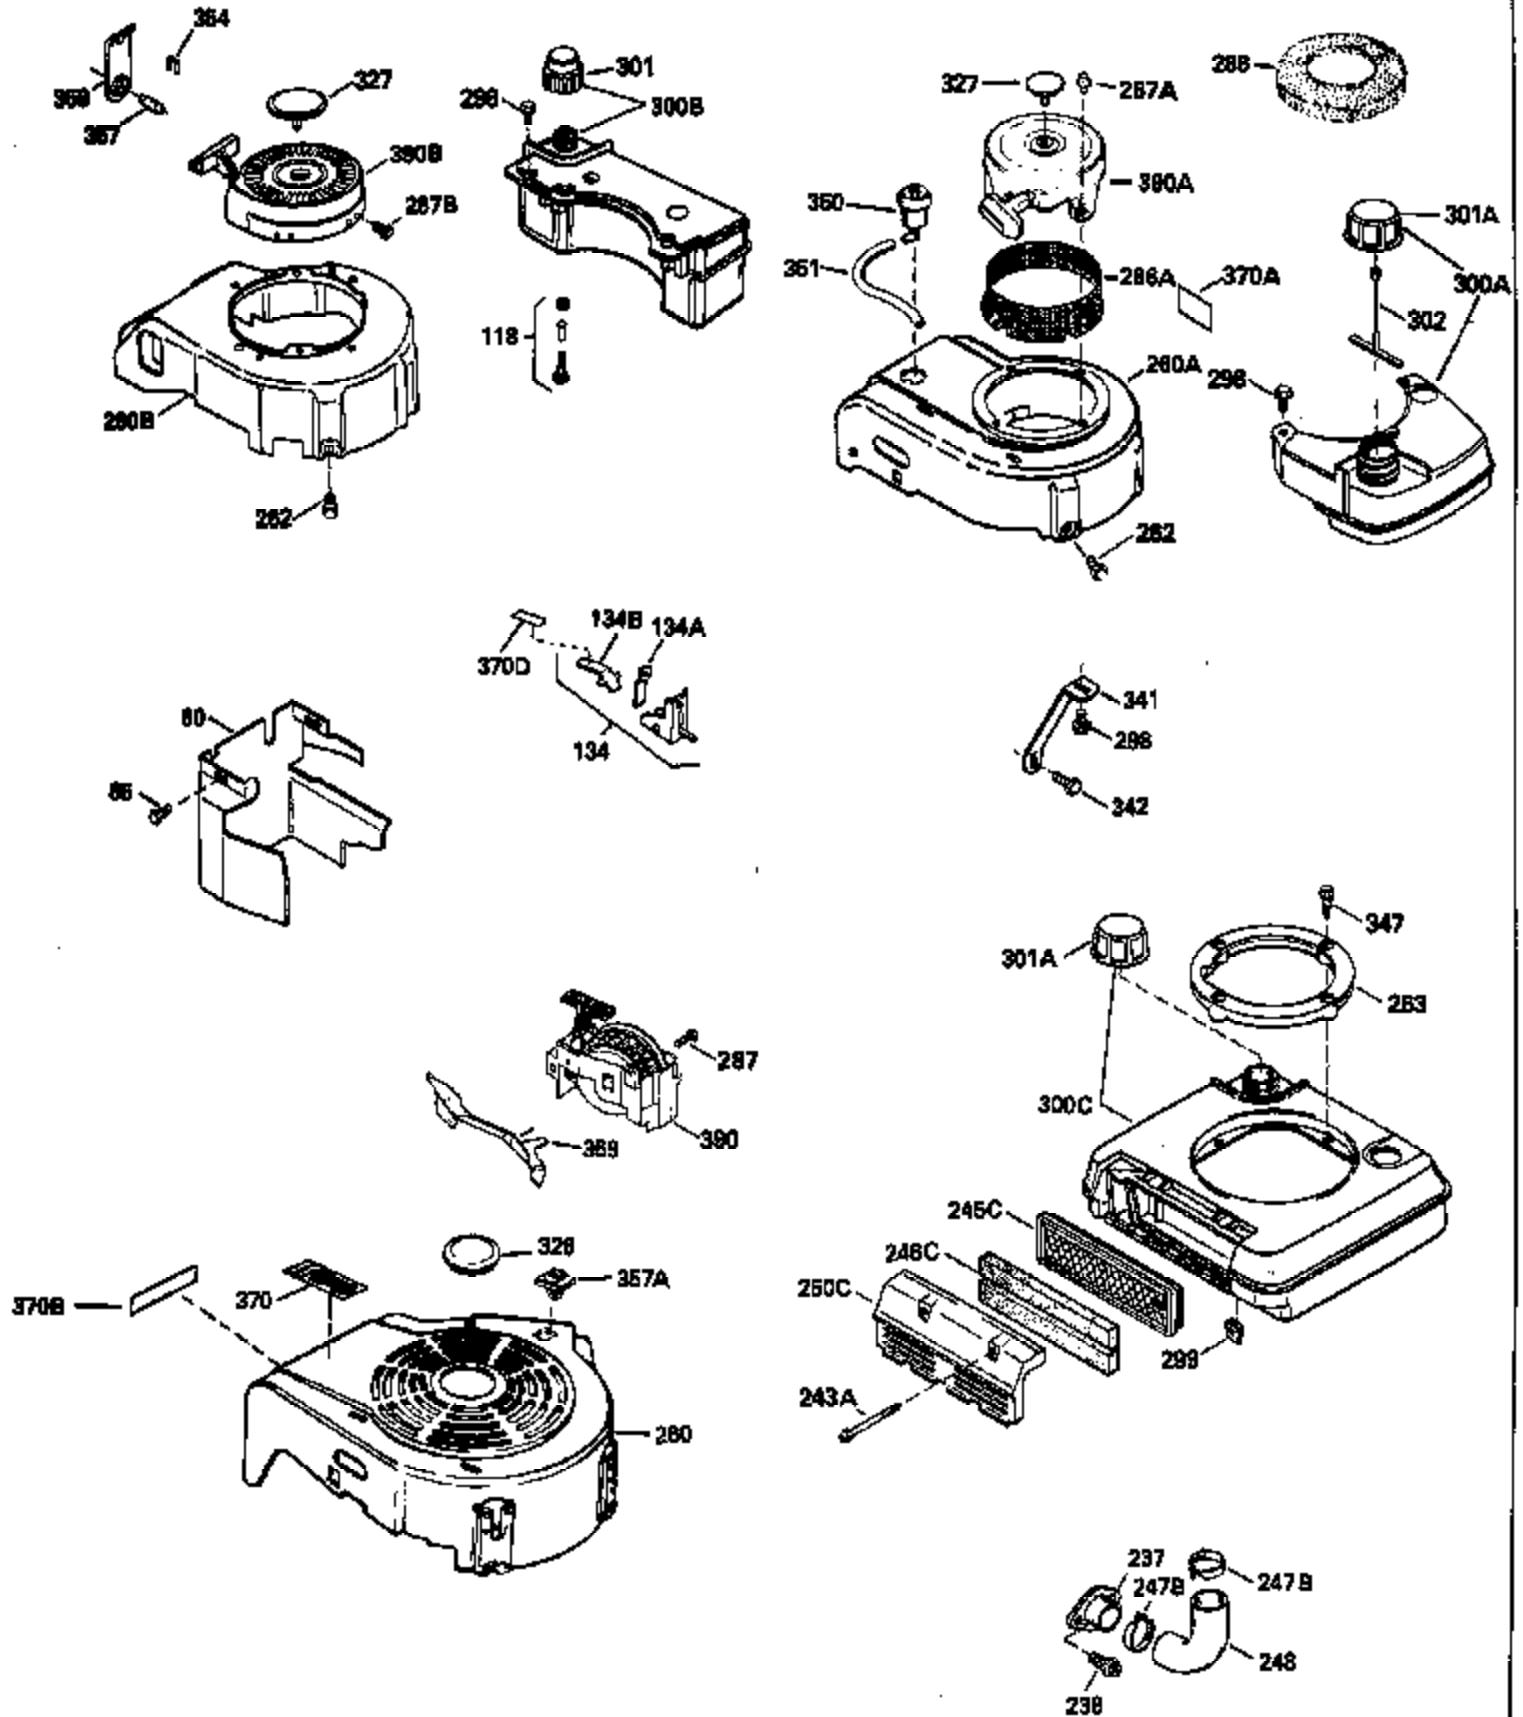

ILLUSTRATION SHOWS TYPICAL PARTS ONLY. ORDER BY PART NUMBER. PARTS NOT LISTED ARE SUPPLIED BY OEM.

Ref #	Part Number	Qty	Description
118	730194		Rope Guide Kit (Use as required with 34476 fuel tank)
238	650806		Screw, 10-32 x 5/8"
246C	35705		Filter, Pre-Air (Optional)
260A	34859		Housing, Blower
262	650831		Screw, 1/4-20 x 15/32"
286	35009		Screen, Starter cup
287A	650735		Screw, 10-24 x 3/8" (Use as required)
287A			Pop Rivet, (3/16" Dia.)(Purchase locally)
301	33032		Fuel Cap
370A	34346		Decal, Instruction
370	550223		Decal, Name
390A	590420A		Rewind Starter (Refer to Division 5, Section C, page 25 or Fiche 8, Grid G-7 for breakdown)