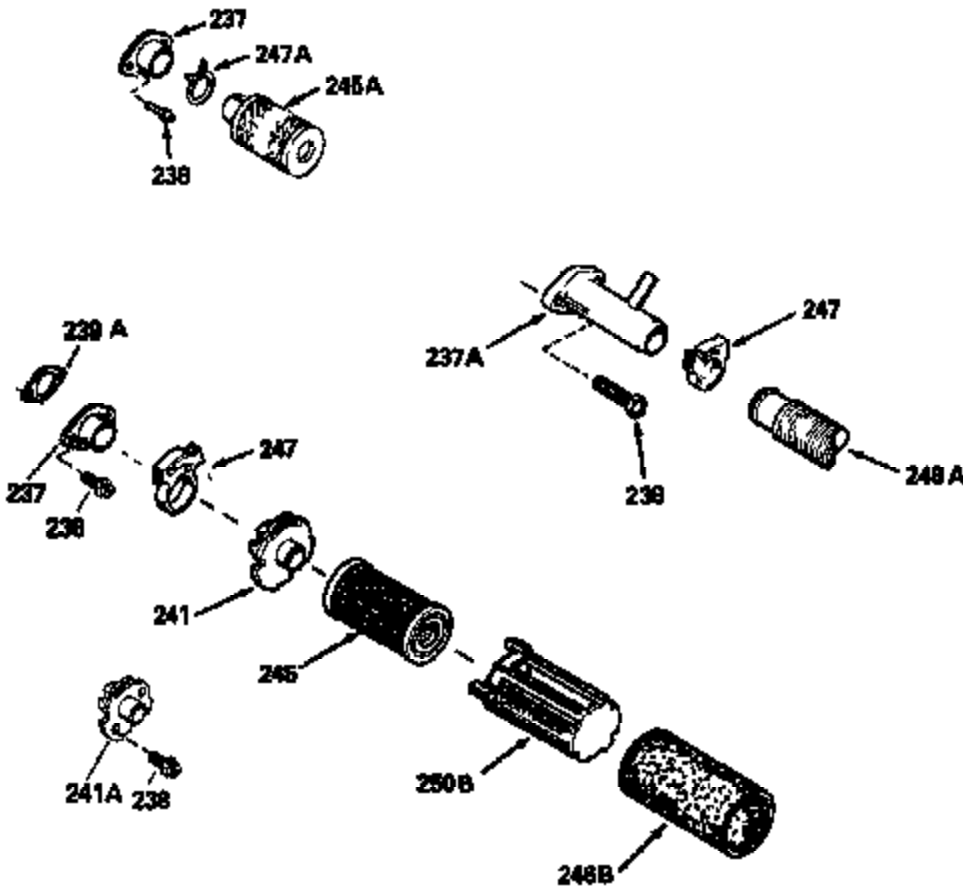

ILLUSTRATION SHOWS TYPICAL PARTS ONLY. ORDER BY PART NUMBER. PARTS NOT LISTED ARE SUPPLIED BY OEM.

Ref #	Part Number	Qty	Description
118	730194		Rope Guide Kit (Use as required with 34476 fuel tank)
238	650806		Screw, 10-32 x 5/8"
246C	35705		Filter, Pre-Air (Optional)
260A	34859		Housing, Blower
262	650831		Screw, 1/4-20 x 15/32"
286	35009		Screen, Starter cup
287A	650735		Screw, 10-24 x 3/8" (Use as required)
287A			Pop Rivet, (3/16" Dia.)(Purchase locally)
301	33032		Fuel Cap
370A	34346		Decal, Instruction
370	550223		Decal, Name
390A	590420A		Rewind Starter (Refer to Division 5, Section C, page 25 or Fiche 8, Grid G-7 for breakdown)

Ref #	Part Number	Qty	Description
	19 31361		Spring, Extension
	53 31745		Tang, Washer
	54 31747		Washer, Flat
	55A 35152		Shaft, P.T.O.
	56 31746		Left Hand Worm Gear
	57 33537		Ring, Retaining
	58 31744		Seal, Oil
	69 35261		* Gasket, Mounting flange
	70A 33535B		Flange Ass'y. (Incl.58, 72, 72A, 73, 75 & 80)
	87 650492		Screw, 1/4-20 x 2-1/4"
	182 6201		Screw, 1/4-28 x 7/8"
	185 31384A		Pipe, Intake (Incl. 224)
	186 34337		Link, Governor spring
	209 30200		Screw, 10-24 x 9/16"
	223 650451		Screw, 1/4-20 x 1"
	238 650806		Screw, 10-32 x 5/8"
	246B 35435		Filter, Pre-Air (Use as required)