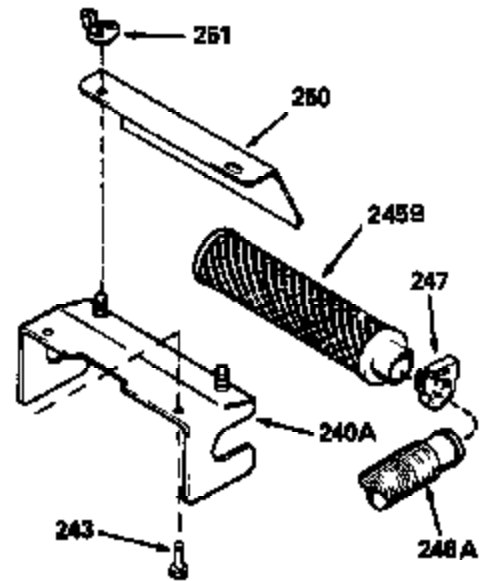

ILLUSTRATION SHOWS TYPICAL PARTS ONLY. ORDER BY PART NUMBER. PARTS NOT LISTED ARE SUPPLIED BY OEM.

Ref #	Part Number	Qty	Description
118	730194		Rope Guide Kit (Use as required with 34476 fuel tank)
238	650806		Screw, 10-32 x 5/8"
246C	35705		Filter, Pre-Air (Optional)
260A	34859		Housing, Blower
262	650831		Screw, 1/4-20 x 15/32"
286	35009		Screen, Starter cup
287A	650735		Screw, 10-24 x 3/8" (Use as required)
287A			Pop Rivet, (3/16" Dia.)(Purchase locally)
301	33032		Fuel Cap
370A	34346		Decal, Instruction
370	550223		Decal, Name
390A	590420A		Rewind Starter (Refer to Division 5, Section C, page 25 or Fiche 8, Grid G-7 for breakdown)

Ref #	Part Number	Qty	Description
	19 31361		Spring, Extension
	53 31745		Tang, Washer
	54 31747		Washer, Flat
	55A 35152		Shaft, P.T.O.
	56 31746		Left Hand Worm Gear
	57 33537		Ring, Retaining
	58 31744		Seal, Oil
	69 35261		* Gasket, Mounting flange
	70A 33535B		Flange Ass'y. (Incl.58, 72, 72A, 73, 75 & 80)
	87 650492		Screw, 1/4-20 x 2-1/4"
	182 6201		Screw, 1/4-28 x 7/8"
	185 31384A		Pipe, Intake (Incl. 224)
	186 34337		Link, Governor spring
	209 30200		Screw, 10-24 x 9/16"
	223 650451		Screw, 1/4-20 x 1"
	238 650806		Screw, 10-32 x 5/8"
	246B 35435		Filter, Pre-Air (Use as required)