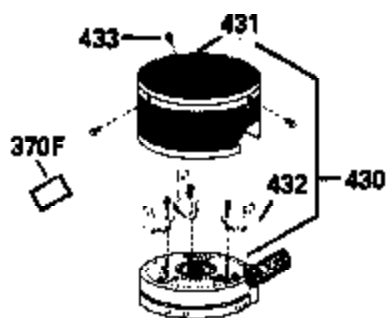

Ref #	Part Number	Qty	Description
189	650839		Screw, 1/4-20 x 3/8"
190	35831		Lever, Brake
191	35041A		Bracket Assy., S.E. Brake (Incl. 195)
194	32309		Ring, Retaining
195	610973		Terminal Assy.
210	27793		Clip, Conduit
211	28942		Screw, 10-32 x 3/8"
274	26754A		* Gasket, Exhaust (Use as required)
275A	391019		Muffler
277	650795		Screw, 1/4-20 x 2-1/4"
277A	30063		Screw, 1/4-20 x 1/2" (Use as required)
370F	34387		Decal, Instruction (Optional)
415	730162		Muffler Adap.Kit(Incl.274,277A)(Use a s req.)
430	730574		Debris Screen Kit (Incl. 370F,431-433)(Opt.)
431	35596		Screen, Debris (Optional)
432	35597		Bracket, Debris screen (Optional)
433	650910		Screw, 8-32 x 1/4" (Optional)