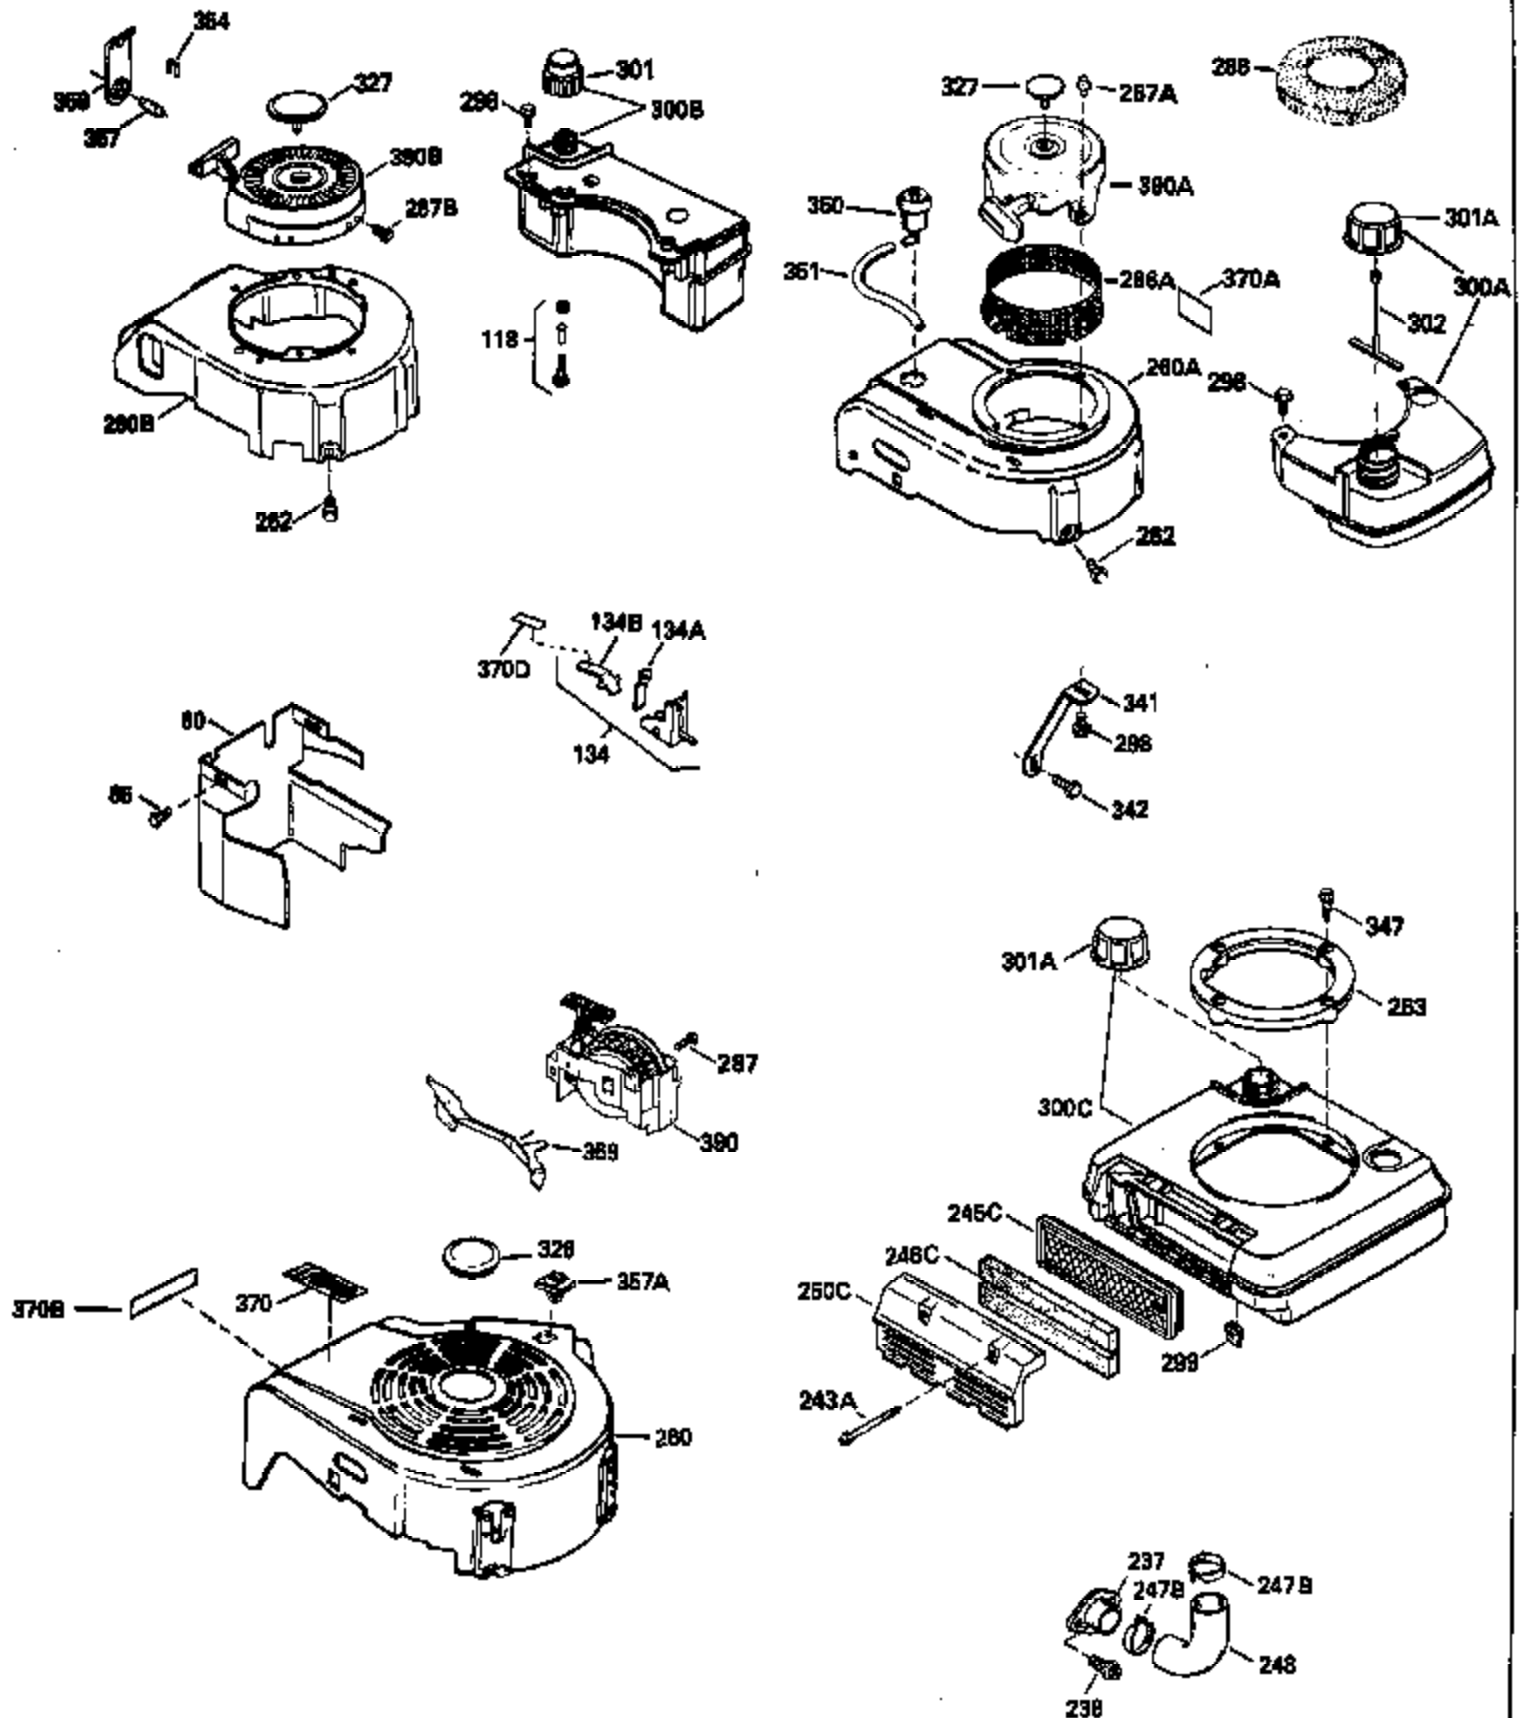

ILLUSTRATION SHOWS TYPICAL PARTS ONLY. ORDER BY PART NUMBER. PARTS NOT LISTED ARE SUPPLIED BY OEM.

Ref #	Part Number	Qty	Description
118	730194		Rope Guide Kit (Use as required with 34476 fuel tank)
238	650806		Screw, 10-32 x 5/8"
246C	35705		Filter, Pre-Air (Optional)
260A	34936		Housing, Blower
262	650831		Screw, 1/4-20 x 15/32"
286	35009		Screen, Starter cup
287A	650735		Screw, 10-24 x 3/8" (Use as required)
287A			Pop Rivet, (3/16" Dia.)(Purchase locally)
298	28763		Screw, 10-32 x 35/64"
300B	34476		Fuel Tank (Incl. 292 & 301)
301	33032		Fuel Cap
370A	34346		Decal, Instruction
370	550223		Decal, Name
390A	590420A		Rewind Starter (Refer to Division 5, Section C, page 25 or Fiche 8, Grid G-7 for breakdown)