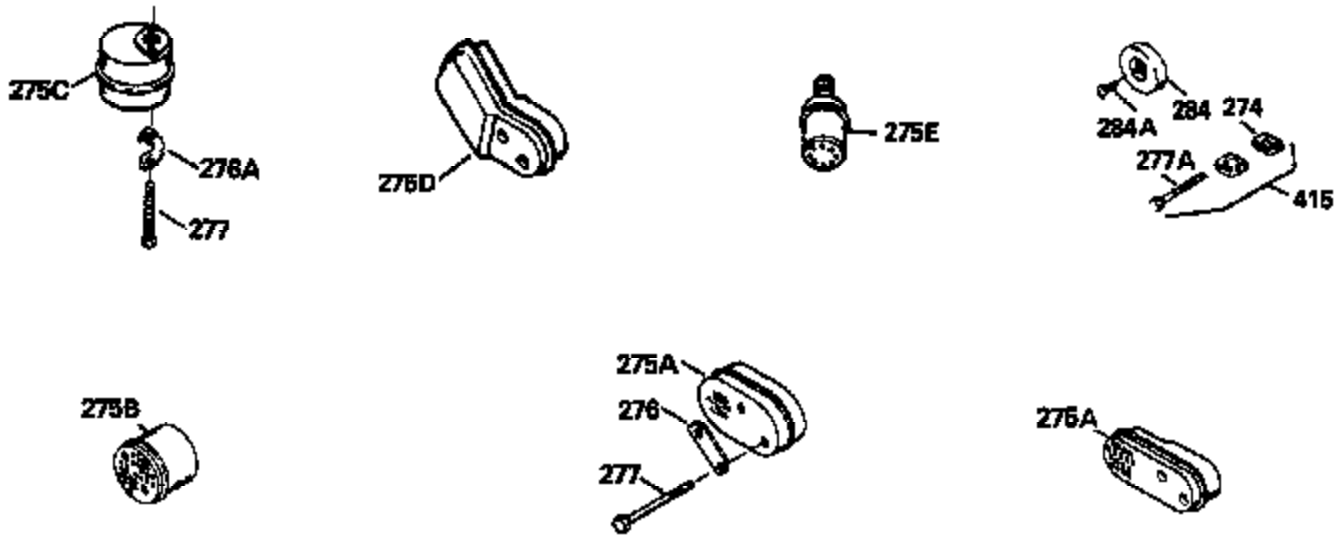

Ref #	Part Number	Qty	Description
210	27793		Clip, Conduit
211	28942		Screw, 10-32 x 3/8"
274	26754A		* Gasket, Exhaust (Use as required)
277A	30063		Screw, 1/4-20 x 1/2" (Use as required)
277	650795		Screw, 1/4-20 x 2-1/4"
370F	34387		Decal, Instruction (Optional)
415	730162		Muffler Adap.Kit(Incl.274,277A)(Use a s req.)
430	730574		Debris Screen Kit (Incl. 370F,431-433)(Opt.)
431	35596		Screen, Debris (Optional)
432	35597		Bracket, Debris screen (Optional)
433	650910		Screw, 8-32 x 1/4" (Optional)