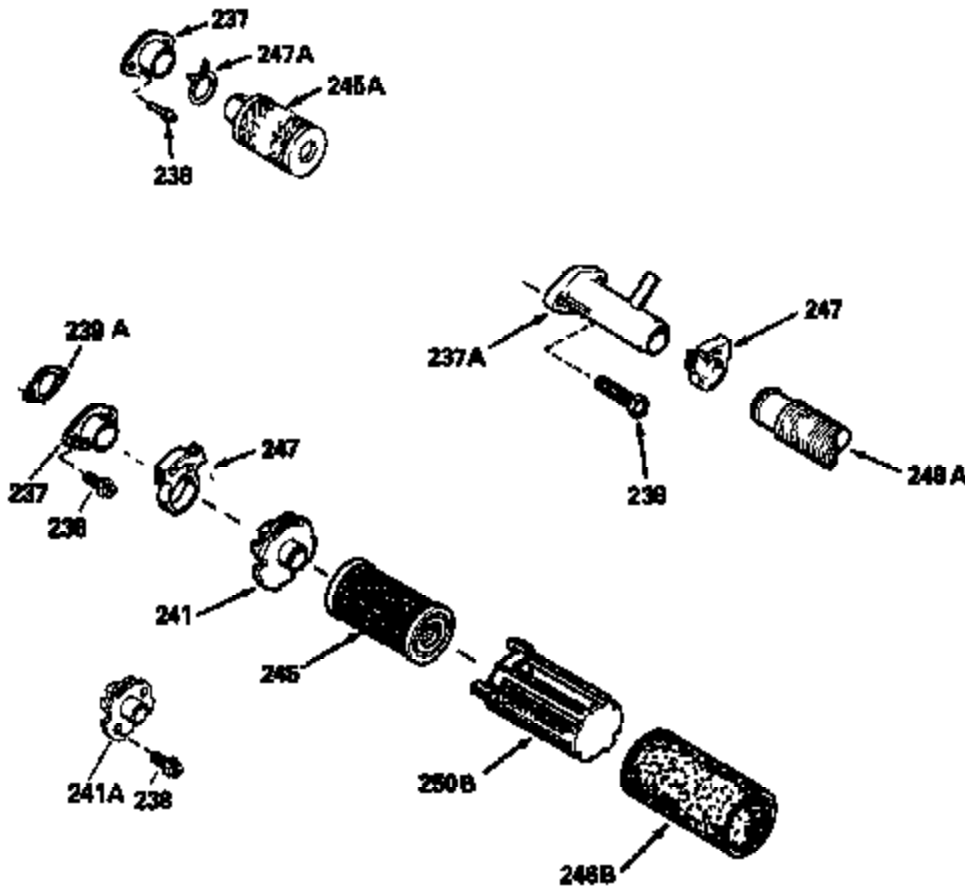

Ref #	Part Number	Qty	Description
19	31361		Spring, Extension
69	35261		* Gasket, Mounting flange
182	6201		Screw, 1/4-28 x 7/8"
185	31384A		Pipe, Intake (Incl. 224)
186	34337		Link, Governor spring
209	30200		Screw, 10-24 x 9/16"
223	650451		Screw, 1/4-20 x 1"
238	650806		Screw, 10-32 x 5/8"
246B	35435		Filter, Pre-Air (Use as required)