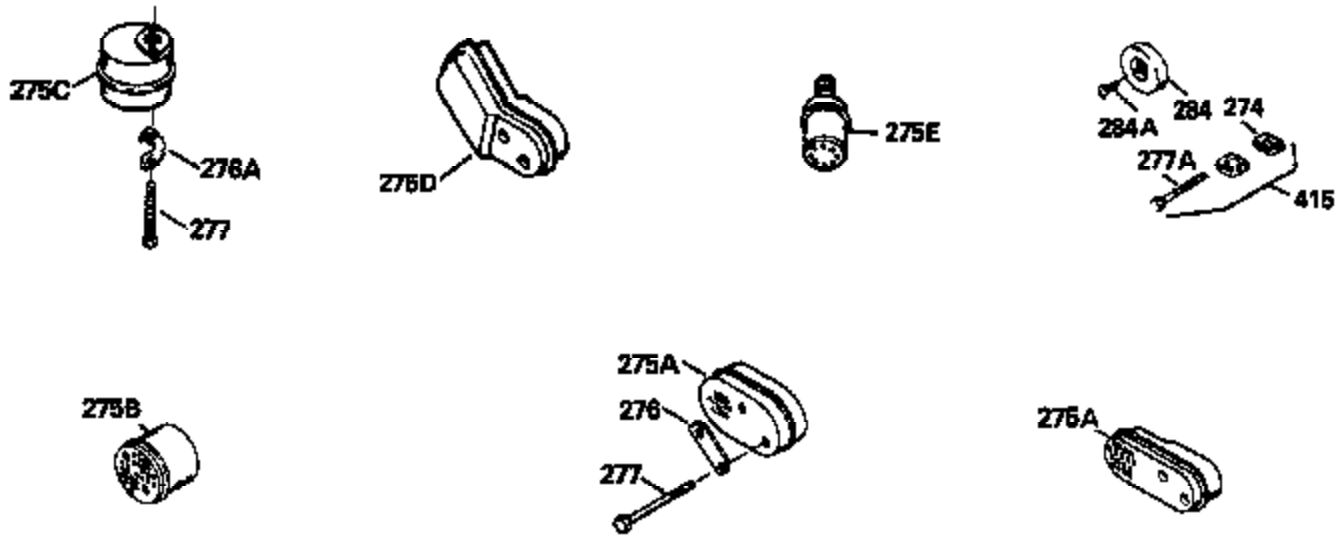

Ref #	Part Number	Qty	Description
210	27793		Clip, Conduit
211	28942		Screw, 10-32 x 3/8"
274	26754A		* Gasket, Exhaust (Use as required)
275D	34591		Muffler
276	33753		Plate, Lock
277A	30063		Screw, 1/4-20 x 1/2" (Use as required)
277	650795		Screw, 1/4-20 x 2-1/4"
370F	34387		Decal, Instruction (Optional)
415	730162		Muffler Adap.Kit(Incl.274,277A)(Use a s req.)
430	730574		Debris Screen Kit (Incl. 370F,431-433)(Opt.)
431	35596		Screen, Debris (Optional)
432	35597		Bracket, Debris screen (Optional)
433	650910		Screw, 8-32 x 1/4" (Optional)