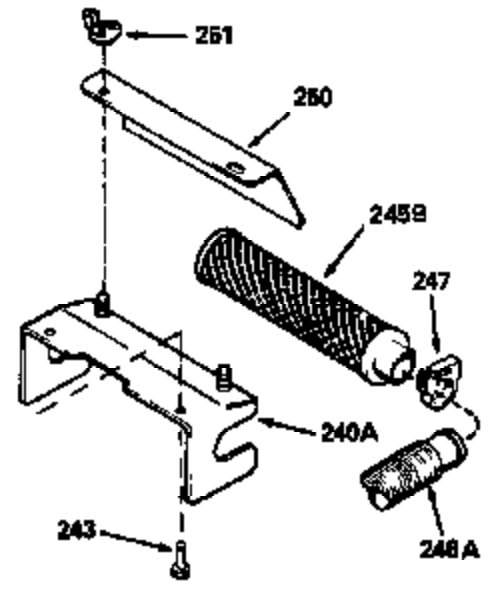

ILLUSTRATION SHOWS TYPICAL PARTS ONLY. ORDER BY PART NUMBER. PARTS NOT LISTED ARE SUPPLIED BY OEM.

Ref #	Part Number	Qty	Description
60	35165		Extension, Blower housing
65	650765		Screw, 10-32 x 1/2"
118	730194		Rope Guide Kit (Use as required with 34476 fuel tank)
238	650806		Screw, 10-32 x 5/8"
246C	35705		Filter, Pre-Air (Optional)
260A	35164		Housing, Blower
262	650831		Screw, 1/4-20 x 15/32"
286	35009		Screen, Starter cup
287A	650735		Screw, 10-24 x 3/8" (Use as required)
287A			Pop Rivet, (3/16" Dia.)(Purchase locally)
301	33032		Fuel Cap
350	34353		Primer Assy.
351	32180C		Line, Fuel primer
354	35025		Staple (Not used on all models)
357	34985		Rope Stop & Staple Ass'y. (Incl. 354)
390A	590420A		Rewind Starter (Refer to Division 5, Section C, page 25 or Fiche 8, Grid G-7 for breakdown)

Ref #	Part Number	Qty	Description
19	31361		Spring, Extension
69	35261		* Gasket, Mounting flange
182	6201		Screw, 1/4-28 x 7/8"
185	31384A		Pipe, Intake (Incl. 224)
186	32653		Link, Governor spring
216	33086		Lever, Speed adjusting
223	650451		Screw, 1/4-20 x 1"
238	650806		Screw, 10-32 x 5/8"
246B	35435		Filter, Pre-Air (Use as required)