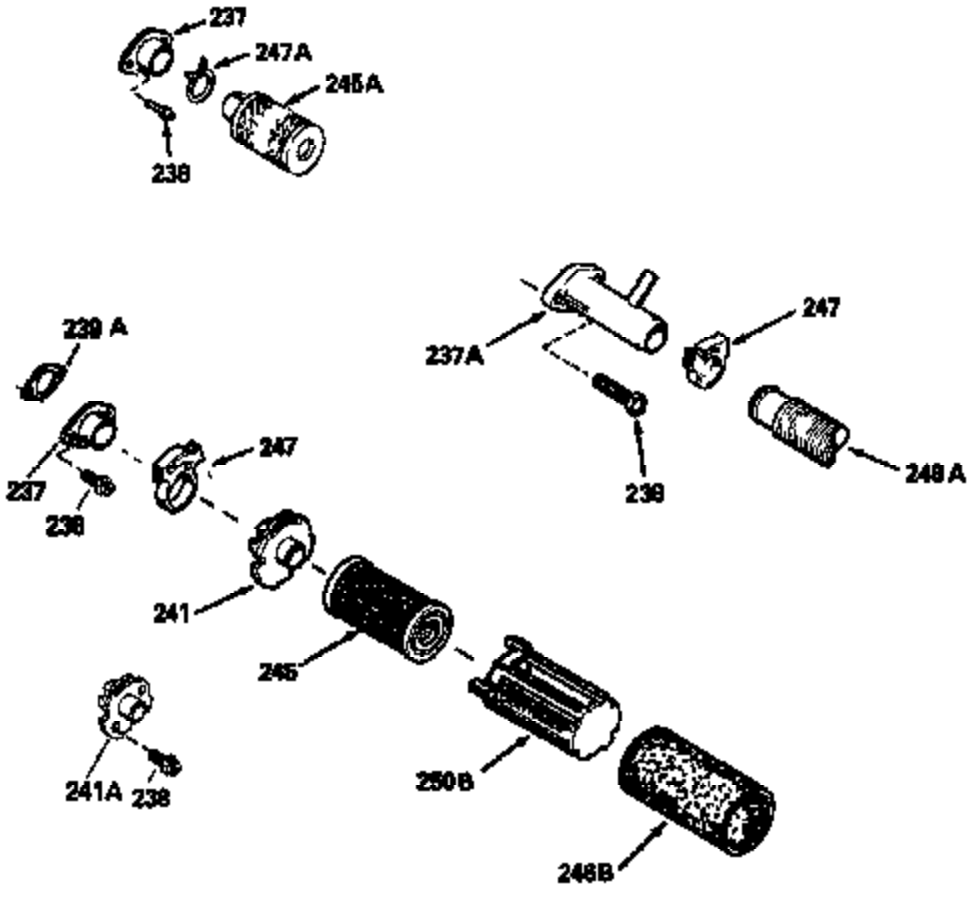

ILLUSTRATION SHOWS TYPICAL PARTS ONLY. ORDER BY PART NUMBER. PARTS NOT LISTED ARE SUPPLIED BY OEM.

Ref #	Part Number	Qty	Description
60	35165		Extension, Blower housing
65	650765		Screw, 10-32 x 1/2"
118	730194		Rope Guide Kit (Use as required with 34476 fuel tank)
238	650806		Screw, 10-32 x 5/8"
246C	35705		Filter, Pre-Air (Optional)
260A	35164		Housing, Blower
262	650831		Screw, 1/4-20 x 15/32"
286	35009		Screen, Starter cup
287A	650735		Screw, 10-24 x 3/8" (Use as required)
287A			Pop Rivet, (3/16" Dia.)(Purchase locally)
301	33032		Fuel Cap
350	34353		Primer Assy.
351	32180C		Line, Fuel primer
354	35025		Staple (Not used on all models)
357	34985		Rope Stop & Staple Ass'y. (Incl. 354)
390A	590420A		Rewind Starter (Refer to Division 5, Section C, page 25 or Fiche 8, Grid G-7 for breakdown)

Ref #	Part Number	Qty	Description
19	31361		Spring, Extension
69	35261		* Gasket, Mounting flange
182	6201		Screw, 1/4-28 x 7/8"
185	31384A		Pipe, Intake (Incl. 224)
186	32653		Link, Governor spring
216	33086		Lever, Speed adjusting
223	650451		Screw, 1/4-20 x 1"
238	650806		Screw, 10-32 x 5/8"
246B	35435		Filter, Pre-Air (Use as required)