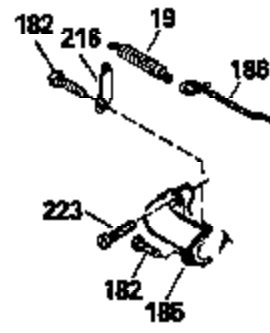

Ref #	Part Number	Qty	Description
19	31361		Spring, Extension
69	35261		* Gasket, Mounting flange
182	6201		Screw, 1/4-28 x 7/8"
185	31384A		Pipe, Intake (Incl. 224)
186	32653		Link, Governor spring
216	33086		Lever, Speed adjusting
223	650451		Screw, 1/4-20 x 1"
238	650806		Screw, 10-32 x 5/8"
246B	35435		Filter, Pre-Air (Use as required)