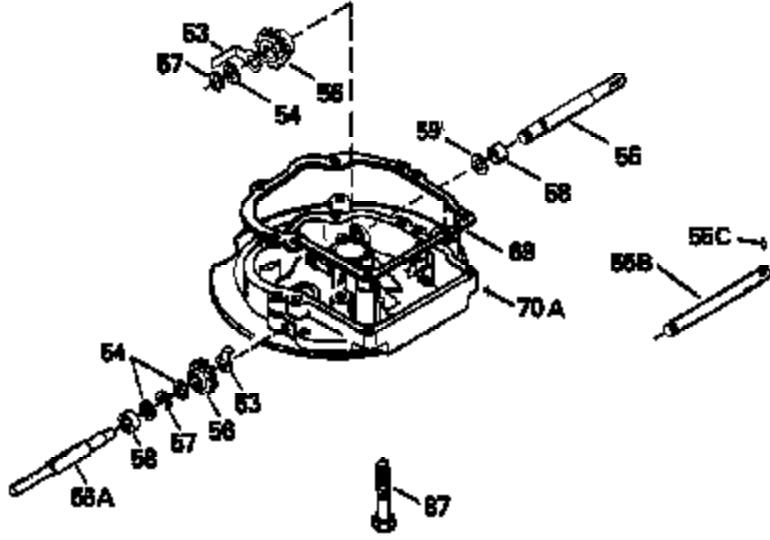

ILLUSTRATION SHOWS TYPICAL PARTS ONLY. ORDER BY PART NUMBER. PARTS NOT LISTED ARE SUPPLIED BY OEM.

Ref #	Part Number	Qty	Description
60	35165		Extension, Blower housing
65	650765		Screw, 10-32 x 1/2"
118	730194		Rope Guide Kit (Use as required with 34476 fuel tank)
238	650806		Screw, 10-32 x 5/8"
246C	35705		Filter, Pre-Air (Optional)
260A	35164		Housing, Blower
262	650831		Screw, 1/4-20 x 15/32"
286	35009		Screen, Starter cup
287A	650735		Screw, 10-24 x 3/8" (Use as required)
287A			Pop Rivet, (3/16" Dia.)(Purchase locally)
301	33032		Fuel Cap
350	34353		Primer Assy.
351	32180C		Line, Fuel primer
354	35025		Staple (Not used on all models)
357	34985		Rope Stop & Staple Ass'y. (Incl. 354)
390A	590420A		Rewind Starter (Refer to Division 5, Section C, page 25 or Fiche 8, Grid G-7 for breakdown)

Ref #	Part Number	Qty	Description
19	31361		Spring, Extension
69	35261		* Gasket, Mounting flange
182	6201		Screw, 1/4-28 x 7/8"
185	31384A		Pipe, Intake (Incl. 224)
186	32653		Link, Governor spring
216	33086		Lever, Speed adjusting
223	650451		Screw, 1/4-20 x 1"
238	650806		Screw, 10-32 x 5/8"
246B	35435		Filter, Pre-Air (Use as required)