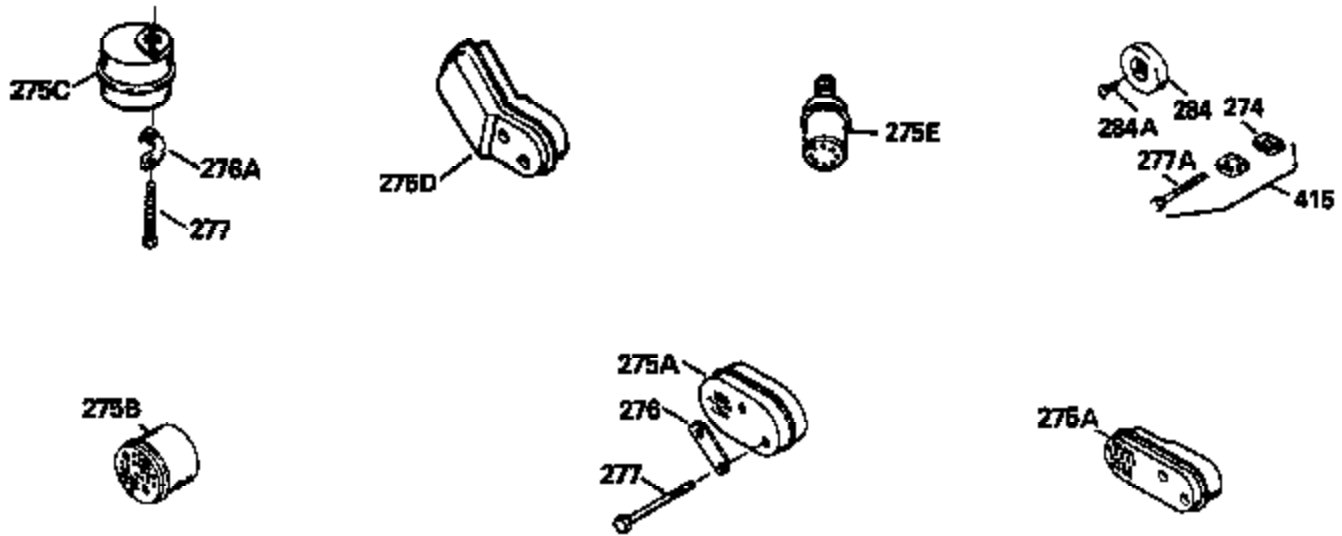

Ref #	Part Number	Qty	Description
60	35165		Extension, Blower housing
65	650765		Screw, 10-32 x 1/2"
118	730194		Rope Guide Kit (Use as required with 34476 fuel tank)
238	650806		Screw, 10-32 x 5/8"
246C	35705		Filter, Pre-Air (Optional)
260A	35164		Housing, Blower
262	650831		Screw, 1/4-20 x 15/32"
286	35009		Screen, Starter cup
287A	650735		Screw, 10-24 x 3/8" (Use as required)
287A			Pop Rivet, (3/16" Dia.)(Purchase locally)
301	33032		Fuel Cap
350	34353		Primer Assy.
351	32180C		Line, Fuel primer
354	35025		Staple (Not used on all models)
357	34985		Rope Stop & Staple Ass'y. (Incl. 354)
390A	590420A		Rewind Starter (Refer to Division 5, Section C, page 25 or Fiche 8, Grid G-7 for breakdown)