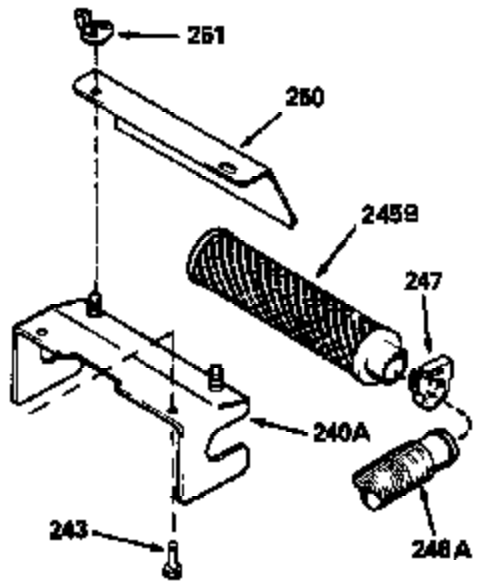

Ref #	Part Number	Qty	Description
19	31361		Spring, Extension
53	31745		Tang, Washer
54	31747		Washer, Flat
55A	35152		Shaft, P.T.O.
56	31746		Left Hand Worm Gear
57	33537		Ring, Retaining
58	31744		Seal, Oil
69	35261		* Gasket, Mounting flange
70A	33653A		Flange Ass'y. (Incl.58, 72, 72A, 73, 75 & 80)
87	650492		Screw, 1/4-20 x 2-1/4"
182	6201		Screw, 1/4-28 x 7/8"
185	31384A		Pipe, Intake (Incl. 224)
186	34337		Link, Governor spring
209	30200		Screw, 10-24 x 9/16"
223	650451		Screw, 1/4-20 x 1"
238	650806		Screw, 10-32 x 5/8"
246B	35435		Filter, Pre-Air (Use as required)