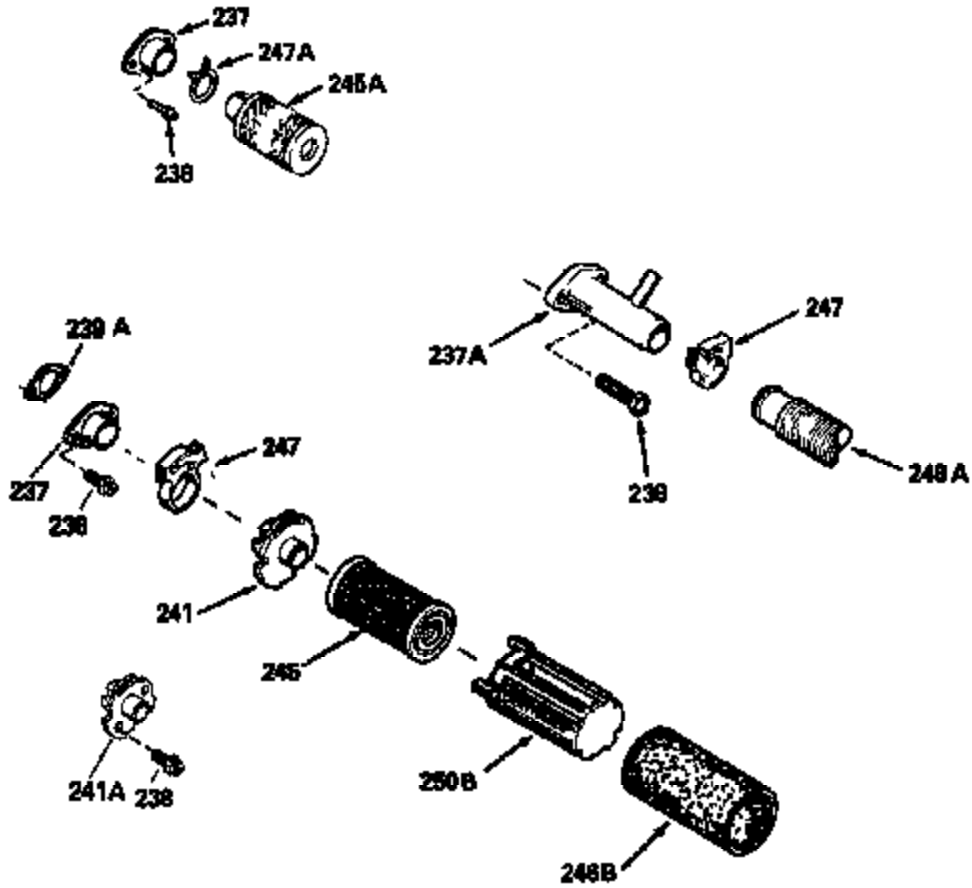

ILLUSTRATION SHOWS TYPICAL PARTS ONLY. ORDER BY PART NUMBER. PARTS NOT LISTED ARE SUPPLIED BY OEM.

Ref #	Part Number	Qty	Description
118	730194		Rope Guide Kit (Use as required with 34476 fuel tank)
238	650806		Screw, 10-32 x 5/8"
246C	35705		Filter, Pre-Air (Optional)
260A	34859		Housing, Blower
262	650831		Screw, 1/4-20 x 15/32"
286	35009		Screen, Starter cup
287A	650735		Screw, 10-24 x 3/8" (Use as required)
287A			Pop Rivet, (3/16" Dia.)(Purchase locally)
301	33032		Fuel Cap
370A	34346		Decal, Instruction
370	550223		Decal, Name
390A	590420A		Rewind Starter (Refer to Division 5, Section C, page 25 or Fiche 8, Grid G-7 for breakdown)

Ref #	Part Number	Qty	Description
19	31361		Spring, Extension
53	31745		Tang, Washer
54	31747		Washer, Flat
55A	35152		Shaft, P.T.O.
56	31746		Left Hand Worm Gear
57	33537		Ring, Retaining
58	31744		Seal, Oil
69	35261		* Gasket, Mounting flange
70A	33653A		Flange Ass'y. (Incl.58, 72, 72A, 73, 75 & 80)
87	650492		Screw, 1/4-20 x 2-1/4"
182	6201		Screw, 1/4-28 x 7/8"
185	31384A		Pipe, Intake (Incl. 224)
186	34337		Link, Governor spring
209	30200		Screw, 10-24 x 9/16"
223	650451		Screw, 1/4-20 x 1"
238	650806		Screw, 10-32 x 5/8"
246B	35435		Filter, Pre-Air (Use as required)