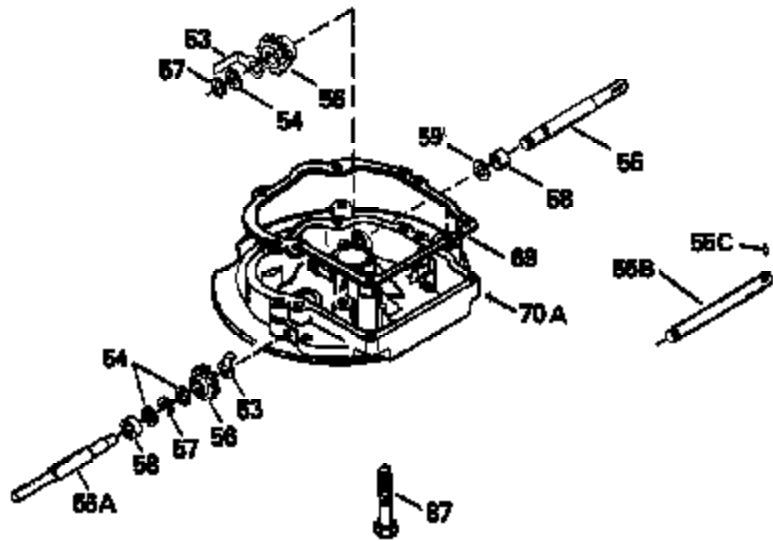

Ref #	Part Number	Qty	Description
19	31361		Spring, Extension
53	31745		Tang, Washer
54	31747		Washer, Flat
55A	35152		Shaft, P.T.O.
56	31746		Left Hand Worm Gear
57	33537		Ring, Retaining
58	31744		Seal, Oil
69	35261		* Gasket, Mounting flange
70A	33653A		Flange Ass'y. (Incl.58, 72, 72A, 73, 75 & 80)
87	650492		Screw, 1/4-20 x 2-1/4"
182	6201		Screw, 1/4-28 x 7/8"
185	31384A		Pipe, Intake (Incl. 224)
186	34337		Link, Governor spring
209	30200		Screw, 10-24 x 9/16"
223	650451		Screw, 1/4-20 x 1"
238	650806		Screw, 10-32 x 5/8"
246B	35435		Filter, Pre-Air (Use as required)