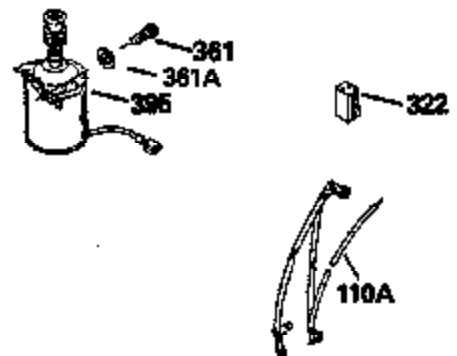

Ref #	Part Number	Qty	Description
189	650839		Screw, 1/4-20 x 3/8"
190	35831		Lever, Brake
191	35041A		Bracket Assy., S.E. Brake (Incl. 195)
194	32309		Ring, Retaining
195	610973		Terminal Assy.
210	27793		Clip, Conduit
211	28942		Screw, 10-32 x 3/8"
274	26754A		* Gasket, Exhaust (Use as required)
275A	391019		Muffler
277	650795		Screw, 1/4-20 x 2-1/4"
277A	30063		Screw, 1/4-20 x 1/2" (Use as required)
370F	34387		Decal, Instruction (Optional)
415	730162		Muffler Adap.Kit(Incl.274,277A)(Use a s req.)
430	730574		Debris Screen Kit (Incl. 370F,431-433)(Opt.)
431	35596		Screen, Debris (Optional)
432	35597		Bracket, Debris screen (Optional)
433	650910		Screw, 8-32 x 1/4" (Optional)