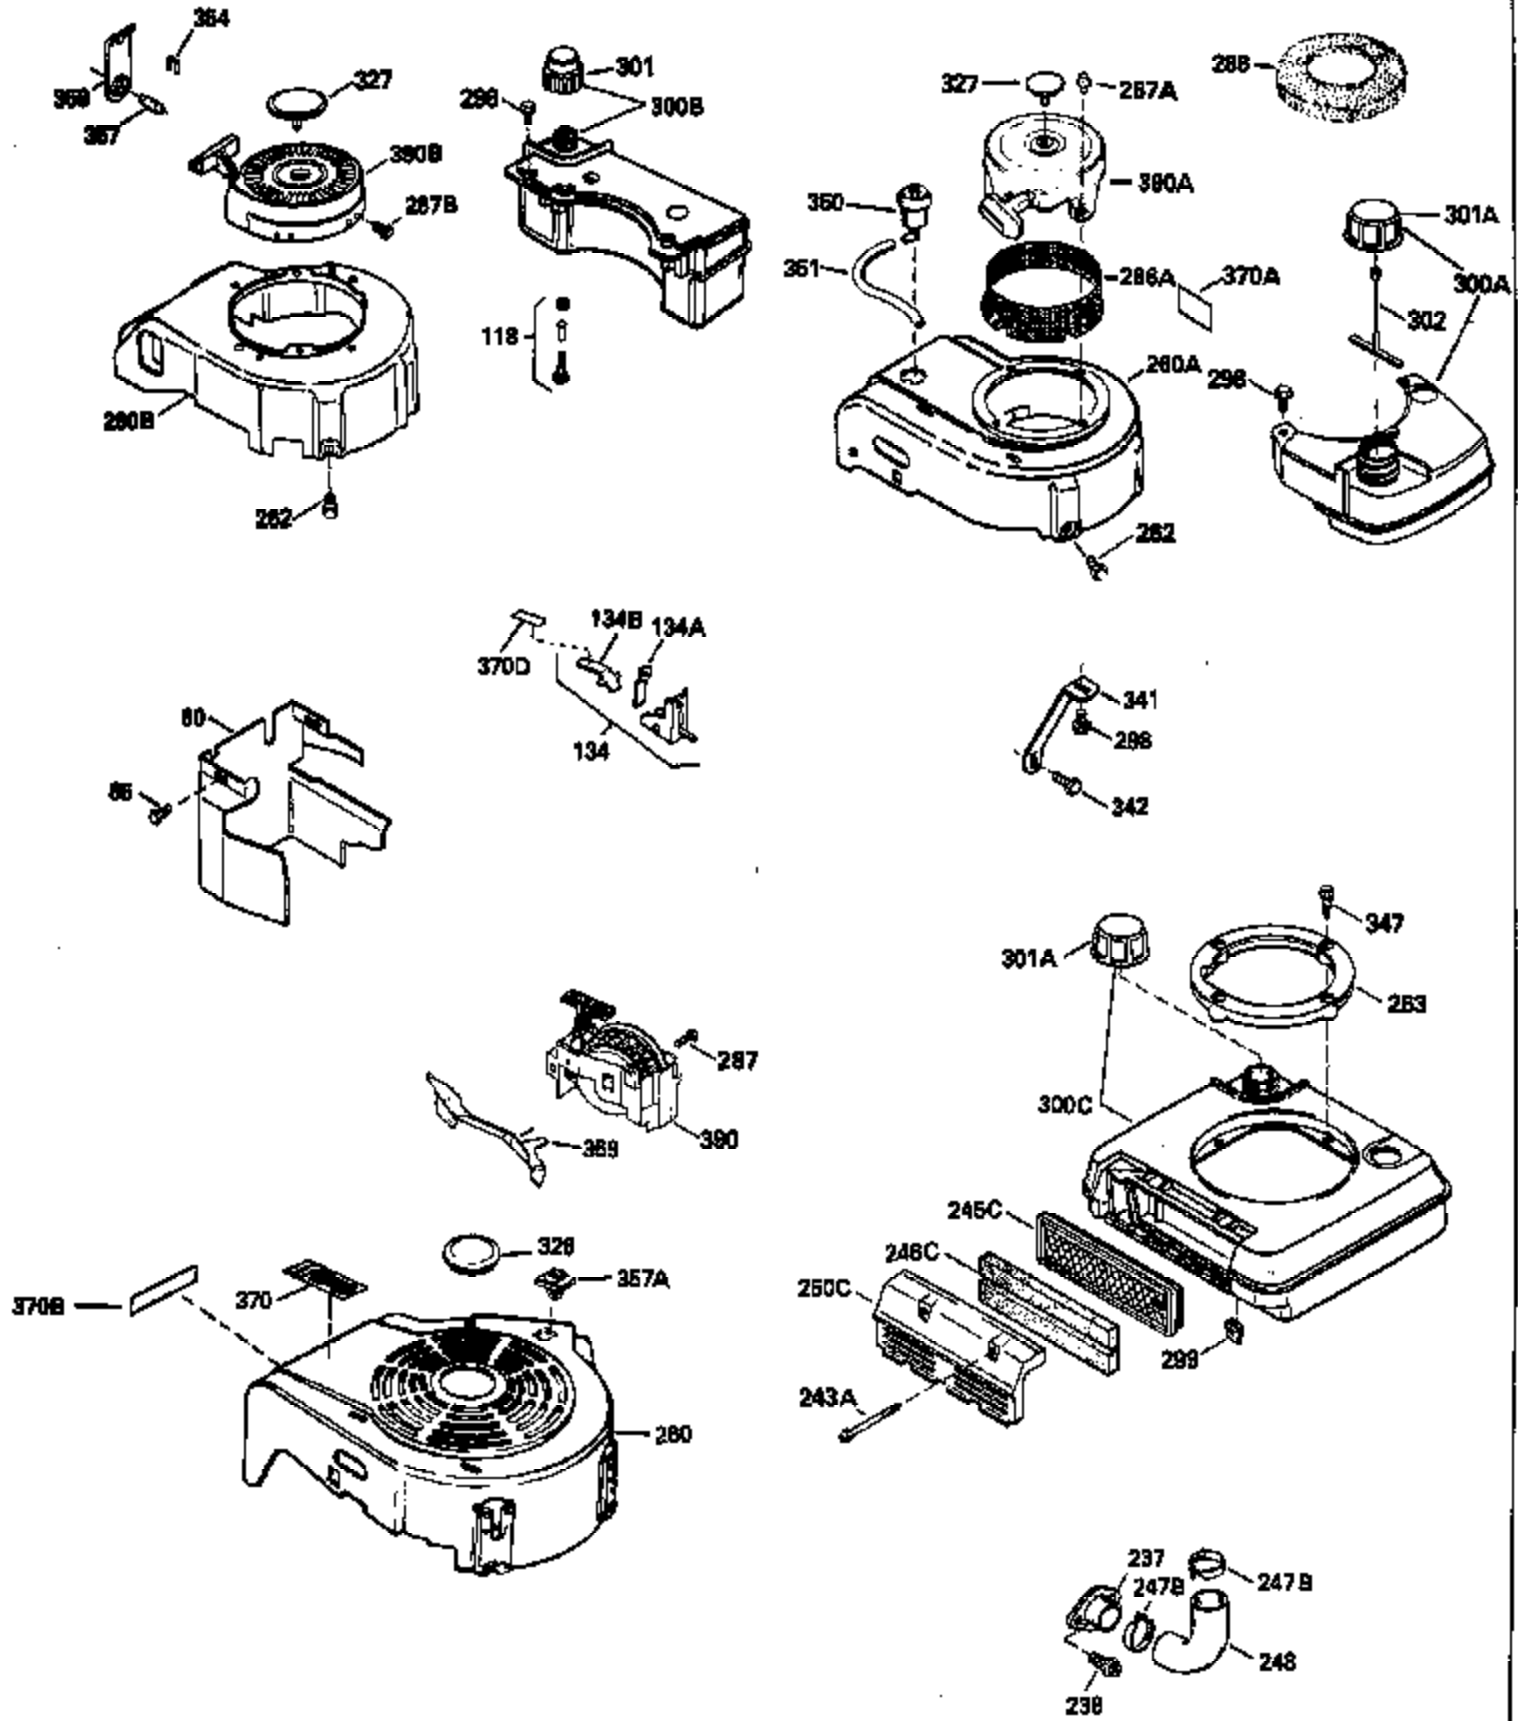

ILLUSTRATION SHOWS TYPICAL PARTS ONLY. ORDER BY PART NUMBER. PARTS NOT LISTED ARE SUPPLIED BY OEM.

Ref #	Part Number	Qty	Description
118	730194		Rope Guide Kit (Use as required with 34476 fuel tank)
238	650806		Screw, 10-32 x 5/8"
246C	35705		Filter, Pre-Air (Optional)
260A	35476		Housing, Blower
262	650831		Screw, 1/4-20 x 15/32"
286A	35354		Screen, Starter cup (Stationary)
286	35009		Screen, Starter cup
287A	650735		Screw, 10-24 x 3/8" (Use as required)
287A			Pop Rivet, (3/16" Dia.)(Purchase locally)
301	33032		Fuel Cap
370A	34346		Decal, Instruction
370	550223		Decal, Name
390A	590420A		Rewind Starter (Refer to Division 5, Section C, page 25 or Fiche 8, Grid G-7 for breakdown)