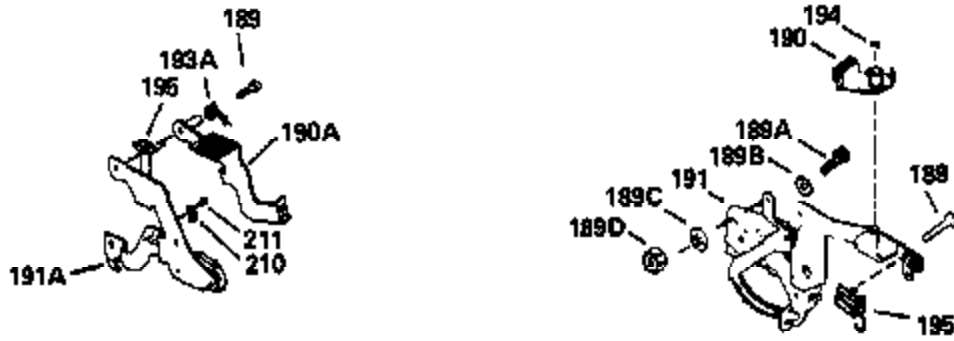

Ref #	Part Number	Qty	Description
189	650839		Screw, 1/4-20 x 3/8"
190	35831		Lever, Brake
191	35041A		Bracket Assy., S.E. Brake (Incl. 195)
194	32309		Ring, Retaining
195	610973		Terminal Assy.
210	27793		Clip, Conduit
211	28942		Screw, 10-32 x 3/8"
274	26754A		* Gasket, Exhaust (Use as required)
275A	391019		Muffler
277	650795		Screw, 1/4-20 x 2-1/4"
277A	30063		Screw, 1/4-20 x 1/2" (Use as required)
370F	34387		Decal, Instruction (Optional)
415	730162		Muffler Adap.Kit(Incl.274,277A)(Use a s req.)
430	730574		Debris Screen Kit (Incl. 370F,431-433)(Opt.)
431	35596		Screen, Debris (Optional)
432	35597		Bracket, Debris screen (Optional)
433	650910		Screw, 8-32 x 1/4" (Optional)