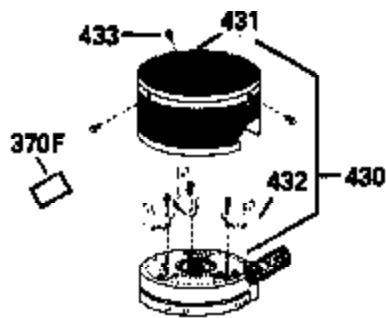

Ref #	Part Number	Qty	Description
189	650839		Screw, 1/4-20 x 3/8"
190	35831		Lever, Brake
191	35041A		Bracket Assy., S.E. Brake (Incl. 195)
194	32309		Ring, Retaining
195	610973		Terminal Assy.
210	27793		Clip, Conduit
211	28942		Screw, 10-32 x 3/8"
274	26754A		* Gasket, Exhaust (Use as required)
275A	391019		Muffler
277	650795		Screw, 1/4-20 x 2-1/4"
277A	30063		Screw, 1/4-20 x 1/2" (Use as required)
370F	34387		Decal, Instruction (Optional)
415	730162		Muffler Adap.Kit(Incl.274,277A)(Use a s req.)
430	730574		Debris Screen Kit (Incl. 370F,431-433)(Opt.)
431	35596		Screen, Debris (Optional)
432	35597		Bracket, Debris screen (Optional)
433	650910		Screw, 8-32 x 1/4" (Optional)