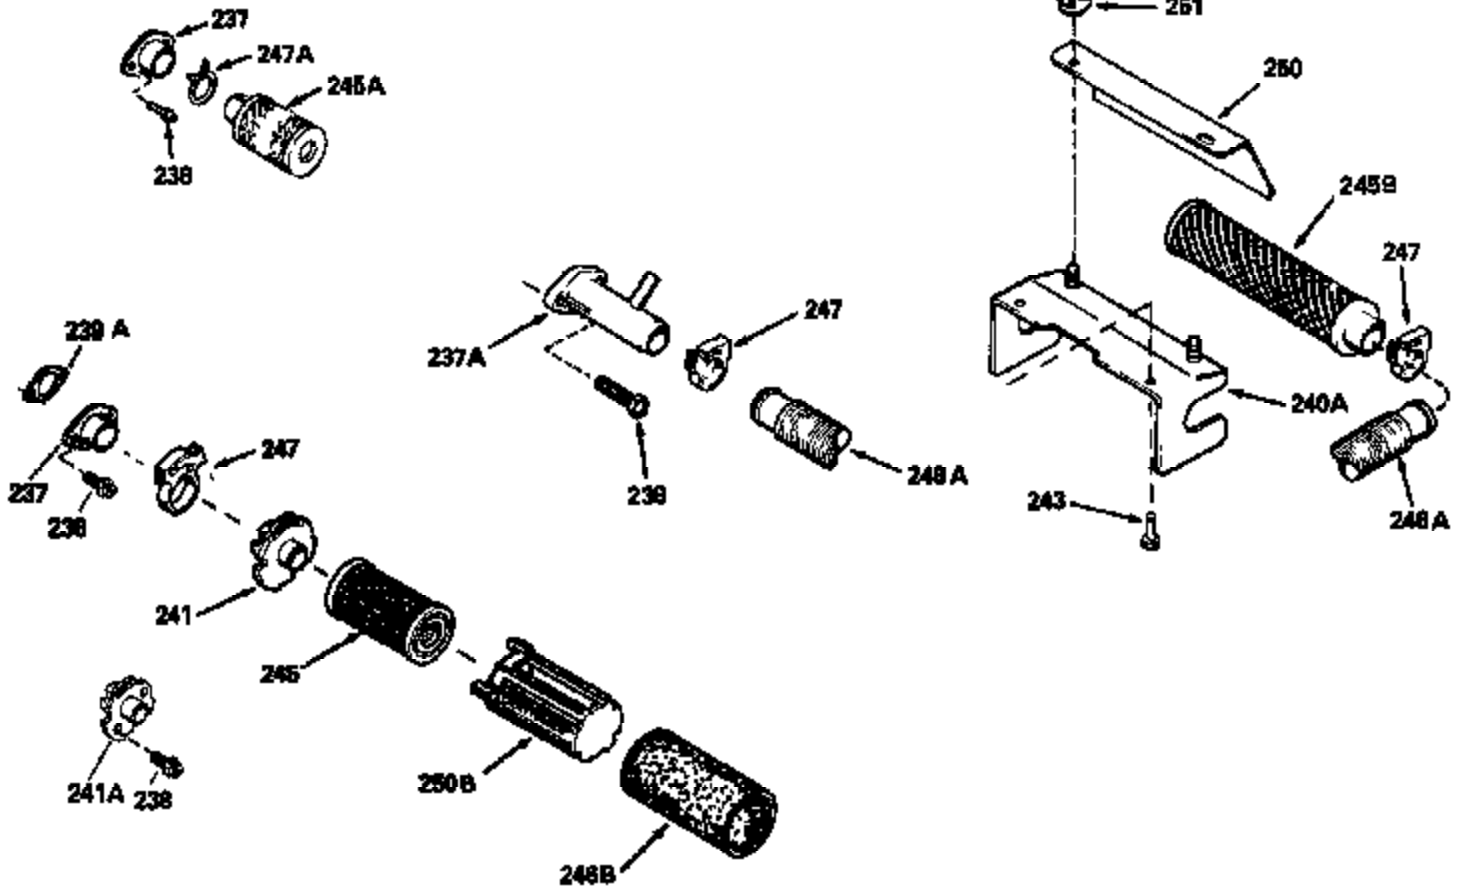

ILLUSTRATION SHOWS TYPICAL PARTS ONLY. ORDER BY PART NUMBER. PARTS NOT LISTED ARE SUPPLIED BY OEM.

Ref #	Part Number	Qty	Description
118	730194		Rope Guide Kit (Use as required with 34476 fuel tank)
238	650806		Screw, 10-32 x 5/8"
246C	35705		Filter, Pre-Air (Optional)
260A	35476		Housing, Blower
262	650831		Screw, 1/4-20 x 15/32"
286A	35354		Screen, Starter cup (Stationary)
286	35009		Screen, Starter cup
287A	650735		Screw, 10-24 x 3/8" (Use as required)
287A			Pop Rivet, (3/16" Dia.)(Purchase locally)
301	33032		Fuel Cap
370A	34346		Decal, Instruction
370	550223		Decal, Name
390A	590420A		Rewind Starter (Refer to Division 5, Section C, page 25 or Fiche 8, Grid G-7 for breakdown)

Ref #	Part Number	Qty	Description
19	31361		Spring, Extension
53	31745		Tang, Washer
54	31747		Washer, Flat
55A	35152		Shaft, P.T.O.
56	31746		Left Hand Worm Gear
57	33537		Ring, Retaining
58	31744		Seal, Oil
69	35261		* Gasket, Mounting flange
70A	33653A		Flange Ass'y. (Incl.58, 72, 72A, 73, 75 & 80)
87	650492		Screw, 1/4-20 x 2-1/4"
182	6201		Screw, 1/4-28 x 7/8"
185	31384A		Pipe, Intake (Incl. 224)
186	34337		Link, Governor spring
209	30200		Screw, 10-24 x 9/16"
223	650451		Screw, 1/4-20 x 1"
238	650806		Screw, 10-32 x 5/8"
246B	35435		Filter, Pre-Air (Use as required)