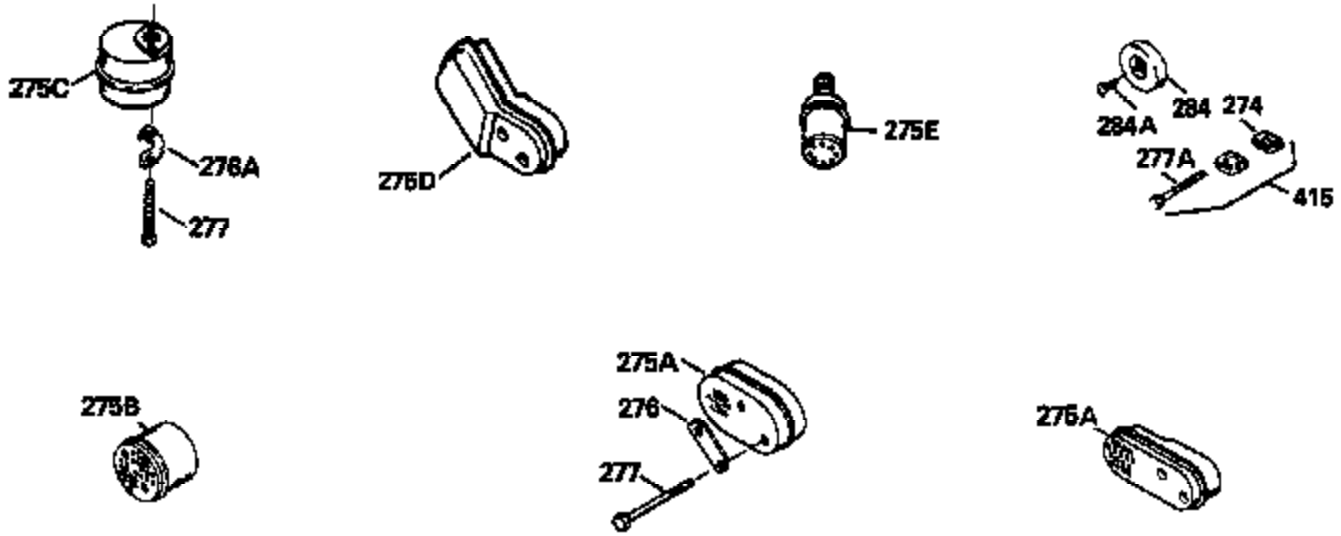

Ref #	Part Number	Qty	Description
189	650839		Screw, 1/4-20 x 3/8"
190	35831		Lever, Brake
191	35041A		Bracket Assy., S.E. Brake (Incl. 195)
194	32309		Ring, Retaining
195	610973		Terminal Assy.
210	27793		Clip, Conduit
211	28942		Screw, 10-32 x 3/8"
274	26754A		* Gasket, Exhaust (Use as required)
275A	391019		Muffler
277	650795		Screw, 1/4-20 x 2-1/4"
277A	30063		Screw, 1/4-20 x 1/2" (Use as required)
370F	34387		Decal, Instruction (Optional)
415	730162		Muffler Adap.Kit(Incl.274,277A)(Use a s req.)
430	730574		Debris Screen Kit (Incl. 370F,431-433)(Opt.)
431	35596		Screen, Debris (Optional)
432	35597		Bracket, Debris screen (Optional)
433	650910		Screw, 8-32 x 1/4" (Optional)