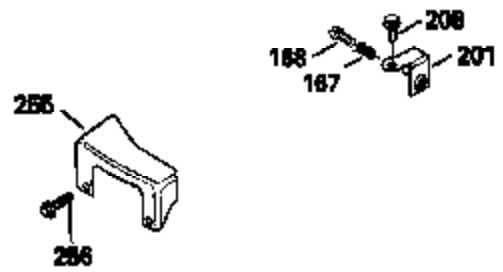

Ref #	Part Number	Qty	Description
189	650839		Screw, 1/4-20 x 3/8"
190	35831		Lever, Brake
191	35041A		Bracket Assy., S.E. Brake (Incl. 195)
194	32309		Ring, Retaining
195	610973		Terminal Assy.
210	27793		Clip, Conduit
211	28942		Screw, 10-32 x 3/8"
274	26754A		* Gasket, Exhaust (Use as required)
275A	391019		Muffler
276	33753		Plate, Lock
277	650795		Screw, 1/4-20 x 2-1/4"
277A	30063		Screw, 1/4-20 x 1/2" (Use as required)
370F	34387		Decal, Instruction (Optional)
415	730162		Muffler Adap.Kit(Incl.274,277A)(Use a s req.)
430	730574		Debris Screen Kit (Incl. 370F,431-433)(Opt.)
431	35596		Screen, Debris (Optional)
432	35597		Bracket, Debris screen (Optional)
433	650910		Screw, 8-32 x 1/4" (Optional)