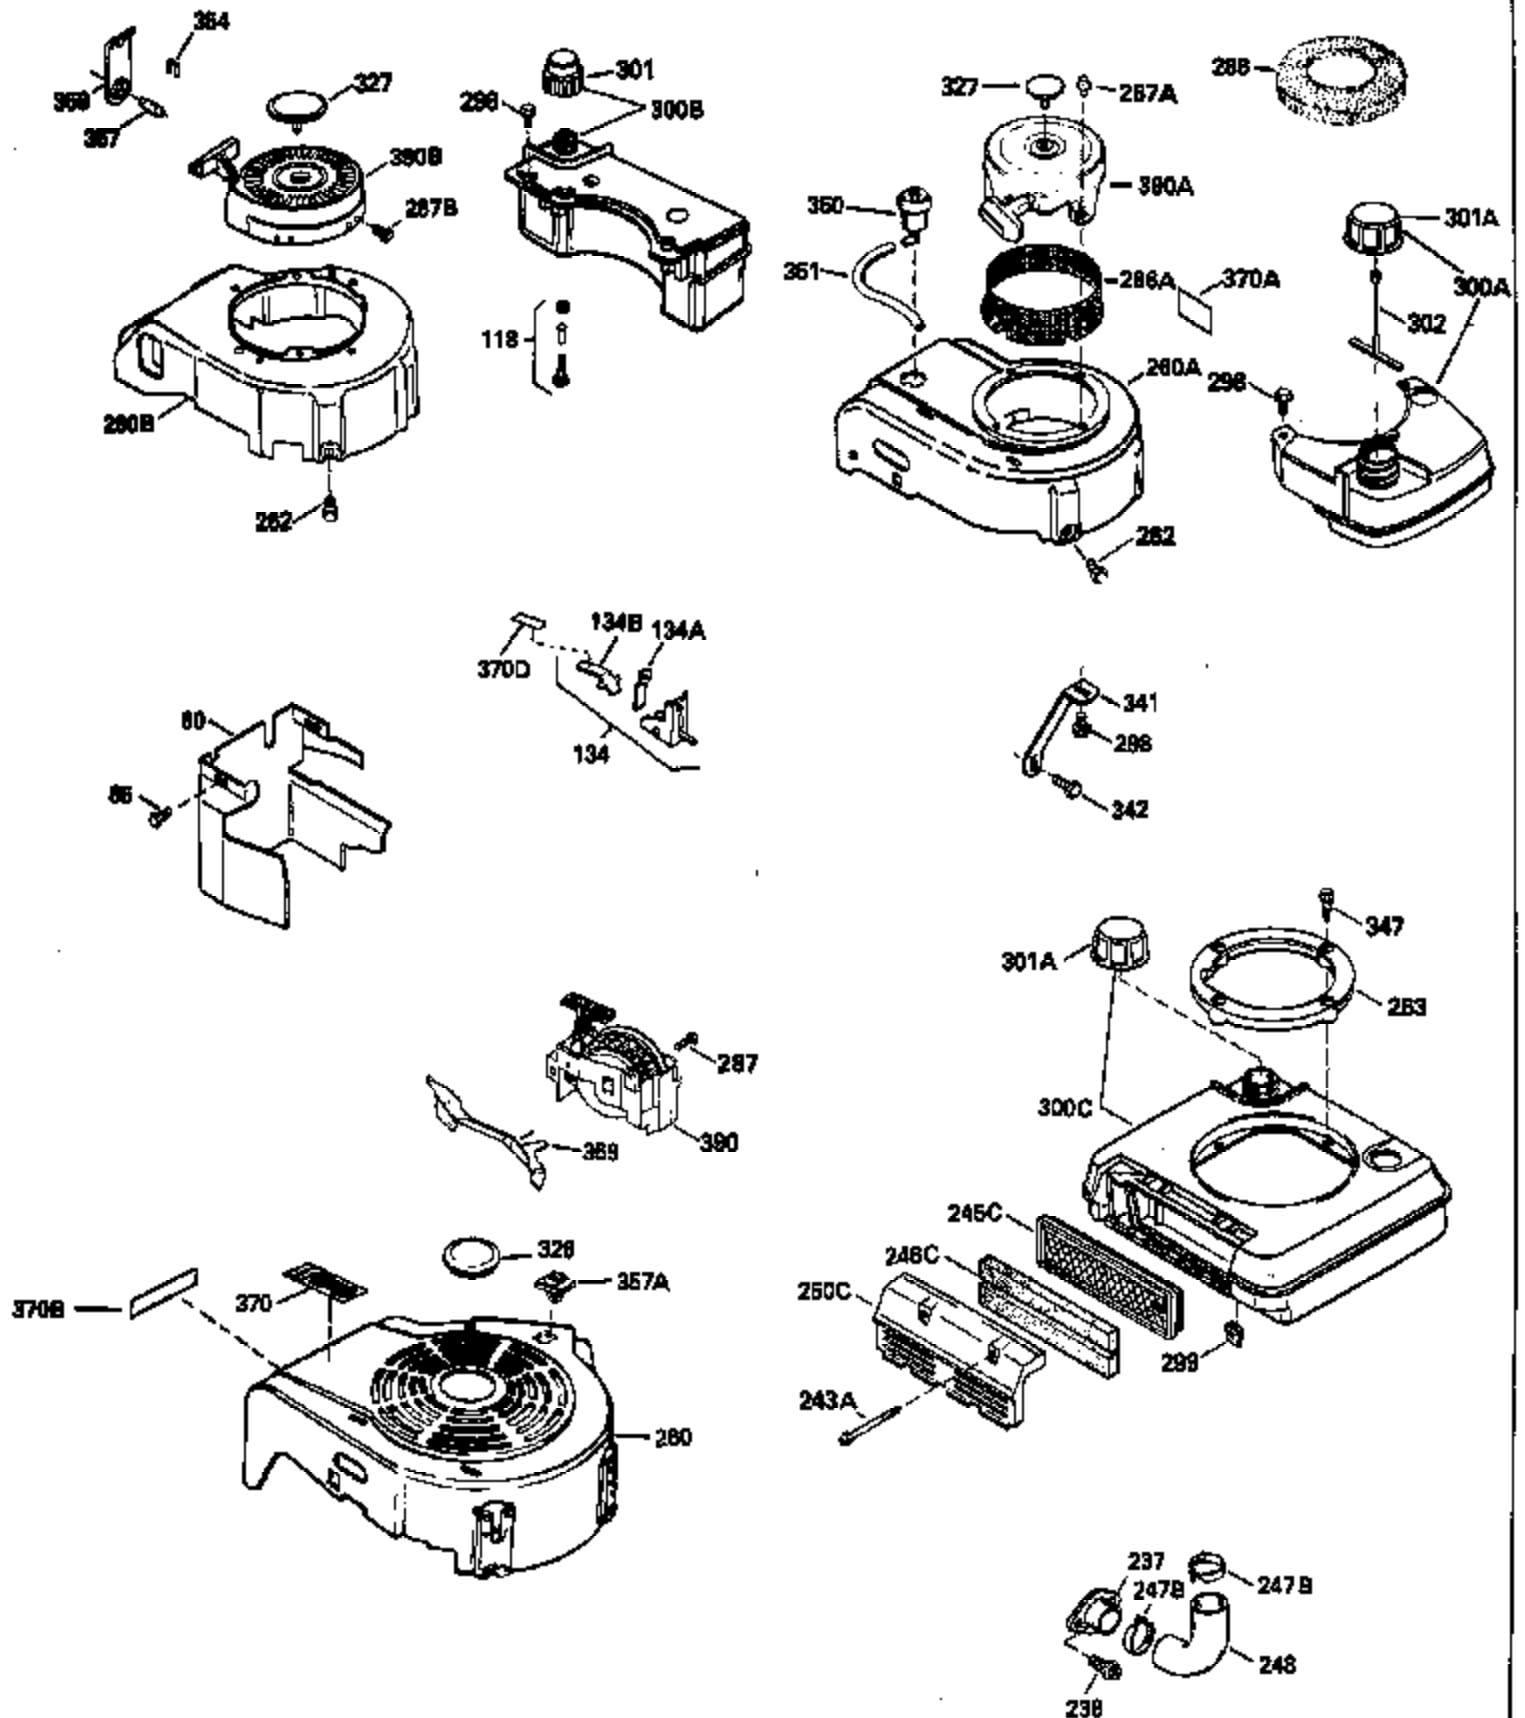

ILLUSTRATION SHOWS TYPICAL PARTS ONLY. ORDER BY PART NUMBER. PARTS NOT LISTED ARE SUPPLIED BY OEM.

Ref #	Part Number	Qty	Description
118	730194		Rope Guide Kit (Use as required with 34476 fuel tank)
238	650806		Screw, 10-32 x 5/8"
246C	35705		Filter, Pre-Air (Optional)
260	34835		Housing, Blower
262	650831		Screw, 1/4-20 x 15/32"
287A	650735		Screw, 10-24 x 3/8" (Use as required)
287A			Pop Rivet, (3/16" Dia.)(Purchase locally)
287	650802		Screw, 1/4-20 x 5/8"
298	28763		Screw, 10-32 x 35/64"
300B	34114D		Fuel Tank (Incl. 292 & 301)
301	33032		Fuel Cap
326	34113		Plug, Screen
370	34304		Decal, "Cubic Inch"
370A	34346		Decal, Instruction
390	590531		Side Mount Rewind Starter (Refer to Division 5, Section C, page 32 or Fiche 8, Grid G-8 for breakdown)