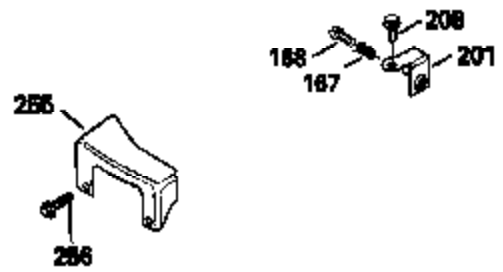

Ref #	Part Number	Qty	Description
19	31361		Spring, Extension
69	35261		* Gasket, Mounting flange
182	6201		Screw, 1/4-28 x 7/8"
185	31384A		Pipe, Intake (Incl. 224)
186	32653		Link, Governor spring
216	33086		Lever, Speed adjusting
223	650451		Screw, 1/4-20 x 1"
238	650806		Screw, 10-32 x 5/8"
246B	35435		Filter, Pre-Air (Use as required)