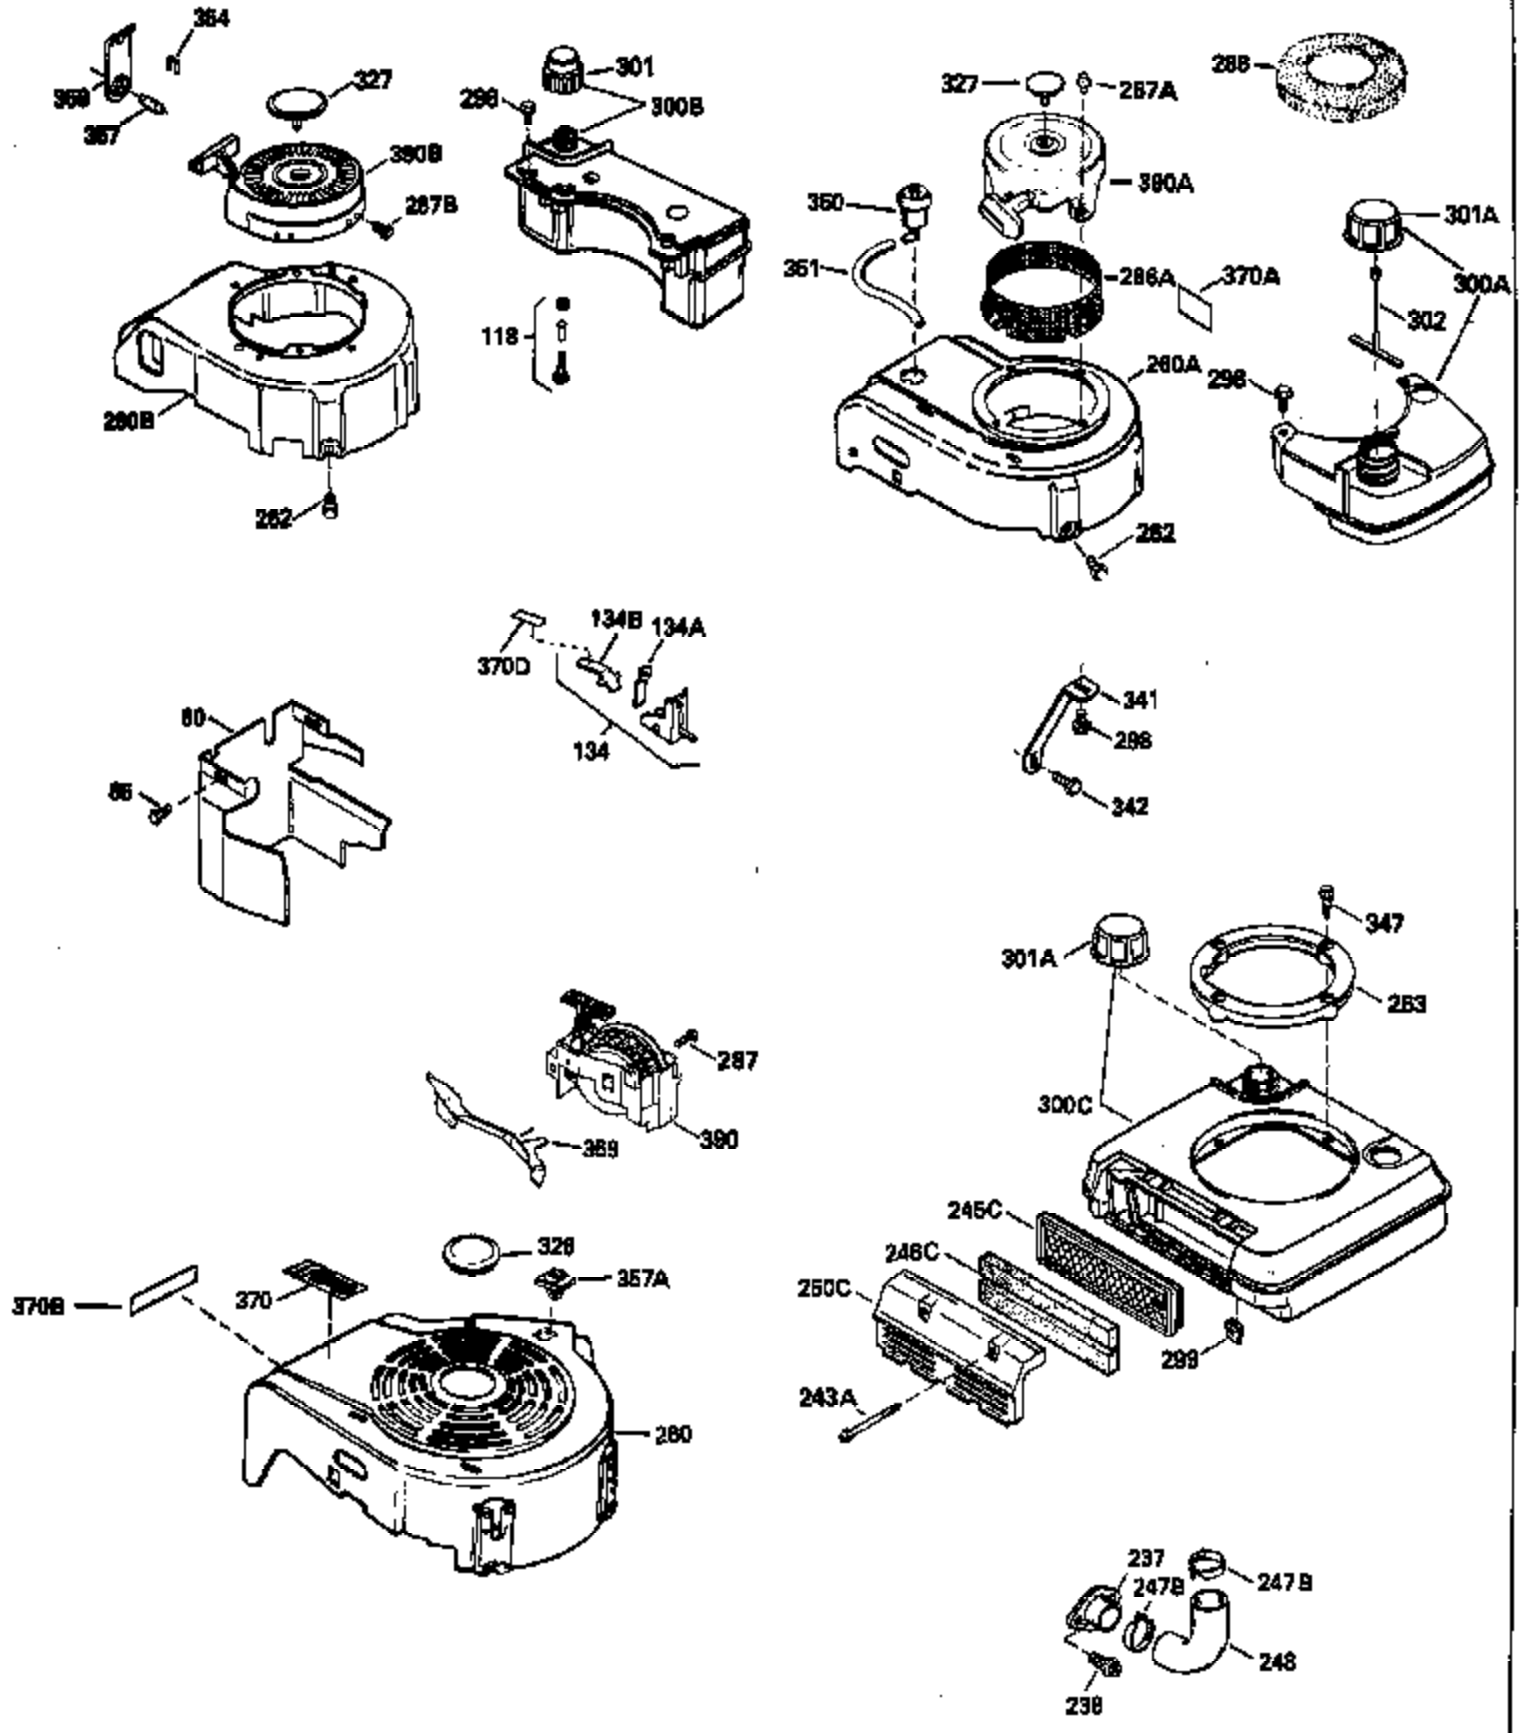

ILLUSTRATION SHOWS TYPICAL PARTS ONLY. ORDER BY PART NUMBER. PARTS NOT LISTED ARE SUPPLIED BY OEM.

Ref #	Part Number	Qty	Description
118	730194		Rope Guide Kit (Use as required with 34476 fuel tank)
238	650806		Screw, 10-32 x 5/8"
246C	35705		Filter, Pre-Air (Optional)
260A	34859		Housing, Blower
262	650831		Screw, 1/4-20 x 15/32"
286	35009		Screen, Starter cup
287A	650735		Screw, 10-24 x 3/8" (Use as required)
287A			Pop Rivet, (3/16" Dia.)(Purchase locally)
301	33032		Fuel Cap
354	35025		Staple (Not used on all models)
357	34985		Rope Stop & Staple Ass'y. (Incl. 354)
358	35168		Bracket Assy., Rope guide
370	34993		Decal, Instruction
390A	590420A		Rewind Starter (Refer to Division 5, Section C, page 25 or Fiche 8, Grid G-7 for breakdown)