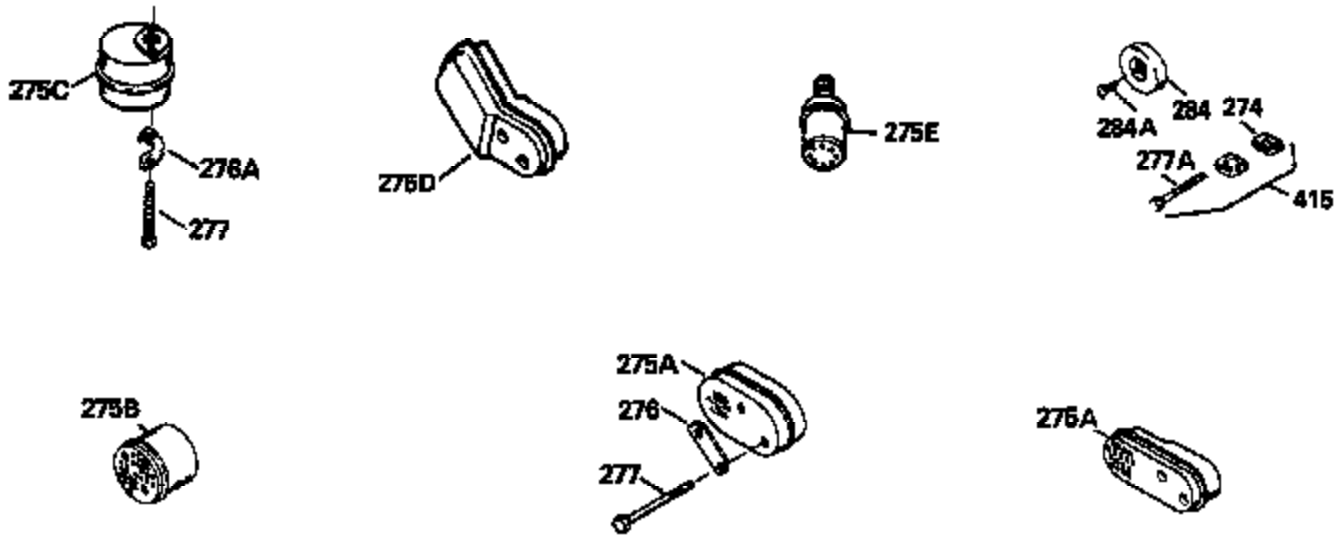

Ref #	Part Number	Qty	Description
189	650839		Screw, 1/4-20 x 3/8"
190	35831		Lever, Brake
191	35015B		Bracket Assy., S.E. Brake (Incl. 195)
194	32309		Ring, Retaining
195	610973		Terminal Assy.
274	26754A		* Gasket, Exhaust (Use as required)
277	650795		Screw, 1/4-20 x 2-1/4"
277A	30063		Screw, 1/4-20 x 1/2" (Use as required)
370F	34387		Decal, Instruction (Optional)
415	730162		Muffler Adap.Kit(Incl.274,277A)(Use a s req.)
430	730574		Debris Screen Kit (Incl. 370F,431-433)(Opt.)
431	35596		Screen, Debris (Optional)
432	35597		Bracket, Debris screen (Optional)
433	650910		Screw, 8-32 x 1/4" (Optional)