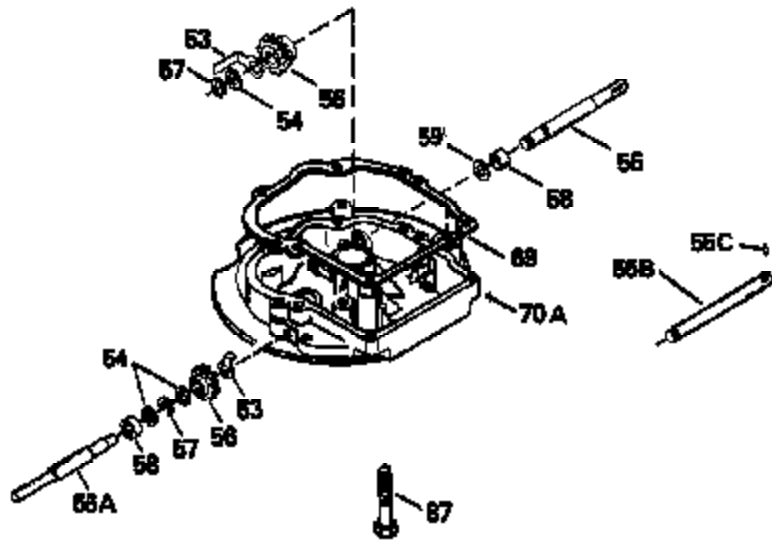

Ref #	Part Number	Qty	Description
19	31361		Spring, Extension
53	31745		Tang, Washer
54	31747		Washer, Flat
55	33774		Shaft, P.T.O.
56	33401		Right Hand Worm Gear
57	31749		Ring, Retaining
58	31744		Seal, Oil
59	31787		Washer, Flat
69	35261		* Gasket, Mounting flange
70A	35609		Flange Ass'y. (Incl.58, 72, 73, 75, 8 0 & 311)
87	650492		Screw, 1/4-20 x 2-1/4"
182	6201		Screw, 1/4-28 x 7/8"
185	31384A		Pipe, Intake (Incl. 224)
186	32653		Link, Governor spring
216	33086		Lever, Speed adjusting
223	650451		Screw, 1/4-20 x 1"
241	35067		Collar, Air cleaner (Black)
245	35066		Filter, Air cleaner
246B	35435		Filter, Pre-Air (Use as required)
247A	35068		Clamp, Air cleaner
250B	35065		Air Cleaner Cover Ass'y.