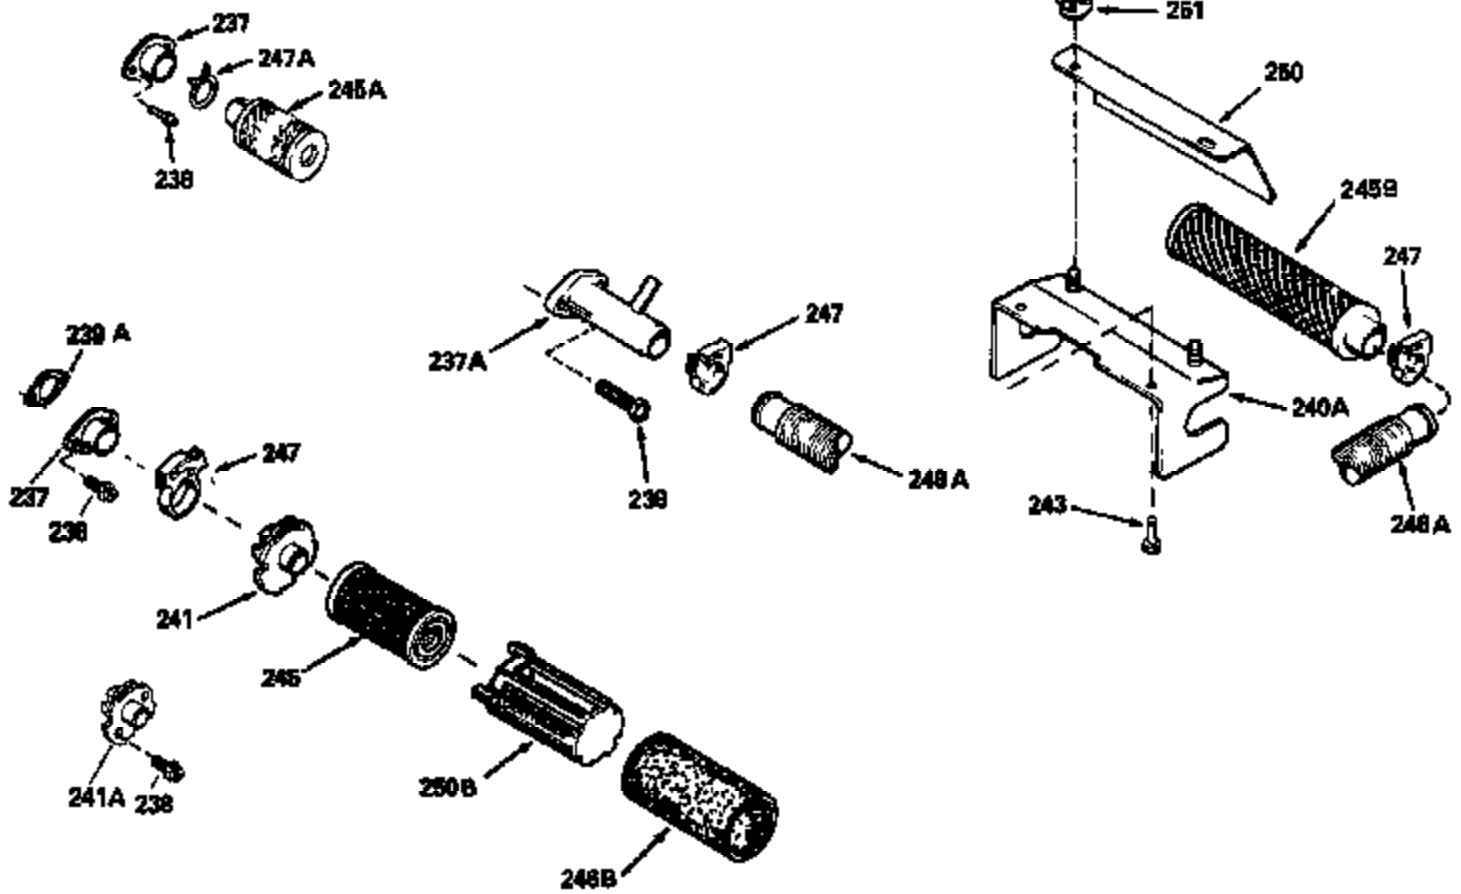

Ref #	Part Number	Qty	Description
19	31361		Spring, Extension
53	31745		Tang, Washer
54	31747		Washer, Flat
55	33774		Shaft, P.T.O.
56	33401		Right Hand Worm Gear
57	31749		Ring, Retaining
58	31744		Seal, Oil
59	31787		Washer, Flat
69	35261		* Gasket, Mounting flange
70A	35609		Flange Ass'y. (Incl.58, 72, 73, 75, 8 0 & 311)
87	650492		Screw, 1/4-20 x 2-1/4"
182	6201		Screw, 1/4-28 x 7/8"
185	31384A		Pipe, Intake (Incl. 224)
186	32653		Link, Governor spring
216	33086		Lever, Speed adjusting
223	650451		Screw, 1/4-20 x 1"
241	35067		Collar, Air cleaner (Black)
245	35066		Filter, Air cleaner
246B	35435		Filter, Pre-Air (Use as required)
247A	35068		Clamp, Air cleaner
250B	35065		Air Cleaner Cover Ass'y.