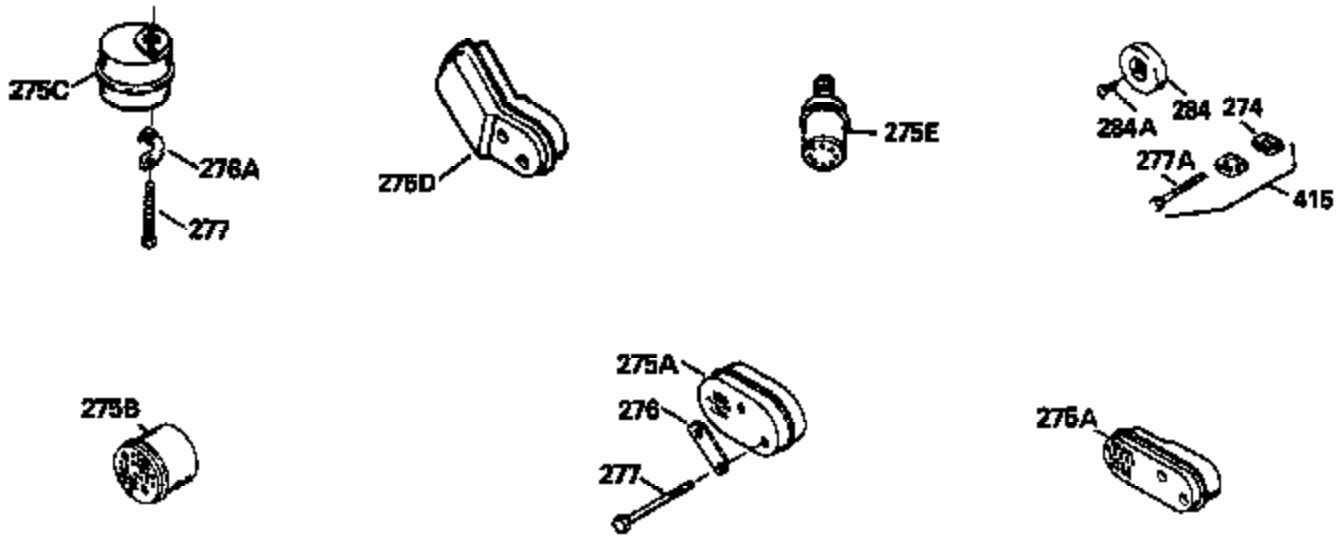

Ref #	Part Number	Qty	Description
189	650839		Screw, 1/4-20 x 3/8"
190	35831		Lever, Brake
191	35015B		Bracket Assy., S.E. Brake (Incl. 195)
194	32309		Ring, Retaining
195	610973		Terminal Assy.
274	26754A		* Gasket, Exhaust (Use as required)
277	650795		Screw, 1/4-20 x 2-1/4"
277A	30063		Screw, 1/4-20 x 1/2" (Use as required)
370F	34387		Decal, Instruction (Optional)
415	730162		Muffler Adap.Kit(Incl.274,277A)(Use a s req.)
430	730574		Debris Screen Kit (Incl. 370F,431-433)(Opt.)
431	35596		Screen, Debris (Optional)
432	35597		Bracket, Debris screen (Optional)
433	650910		Screw, 8-32 x 1/4" (Optional)