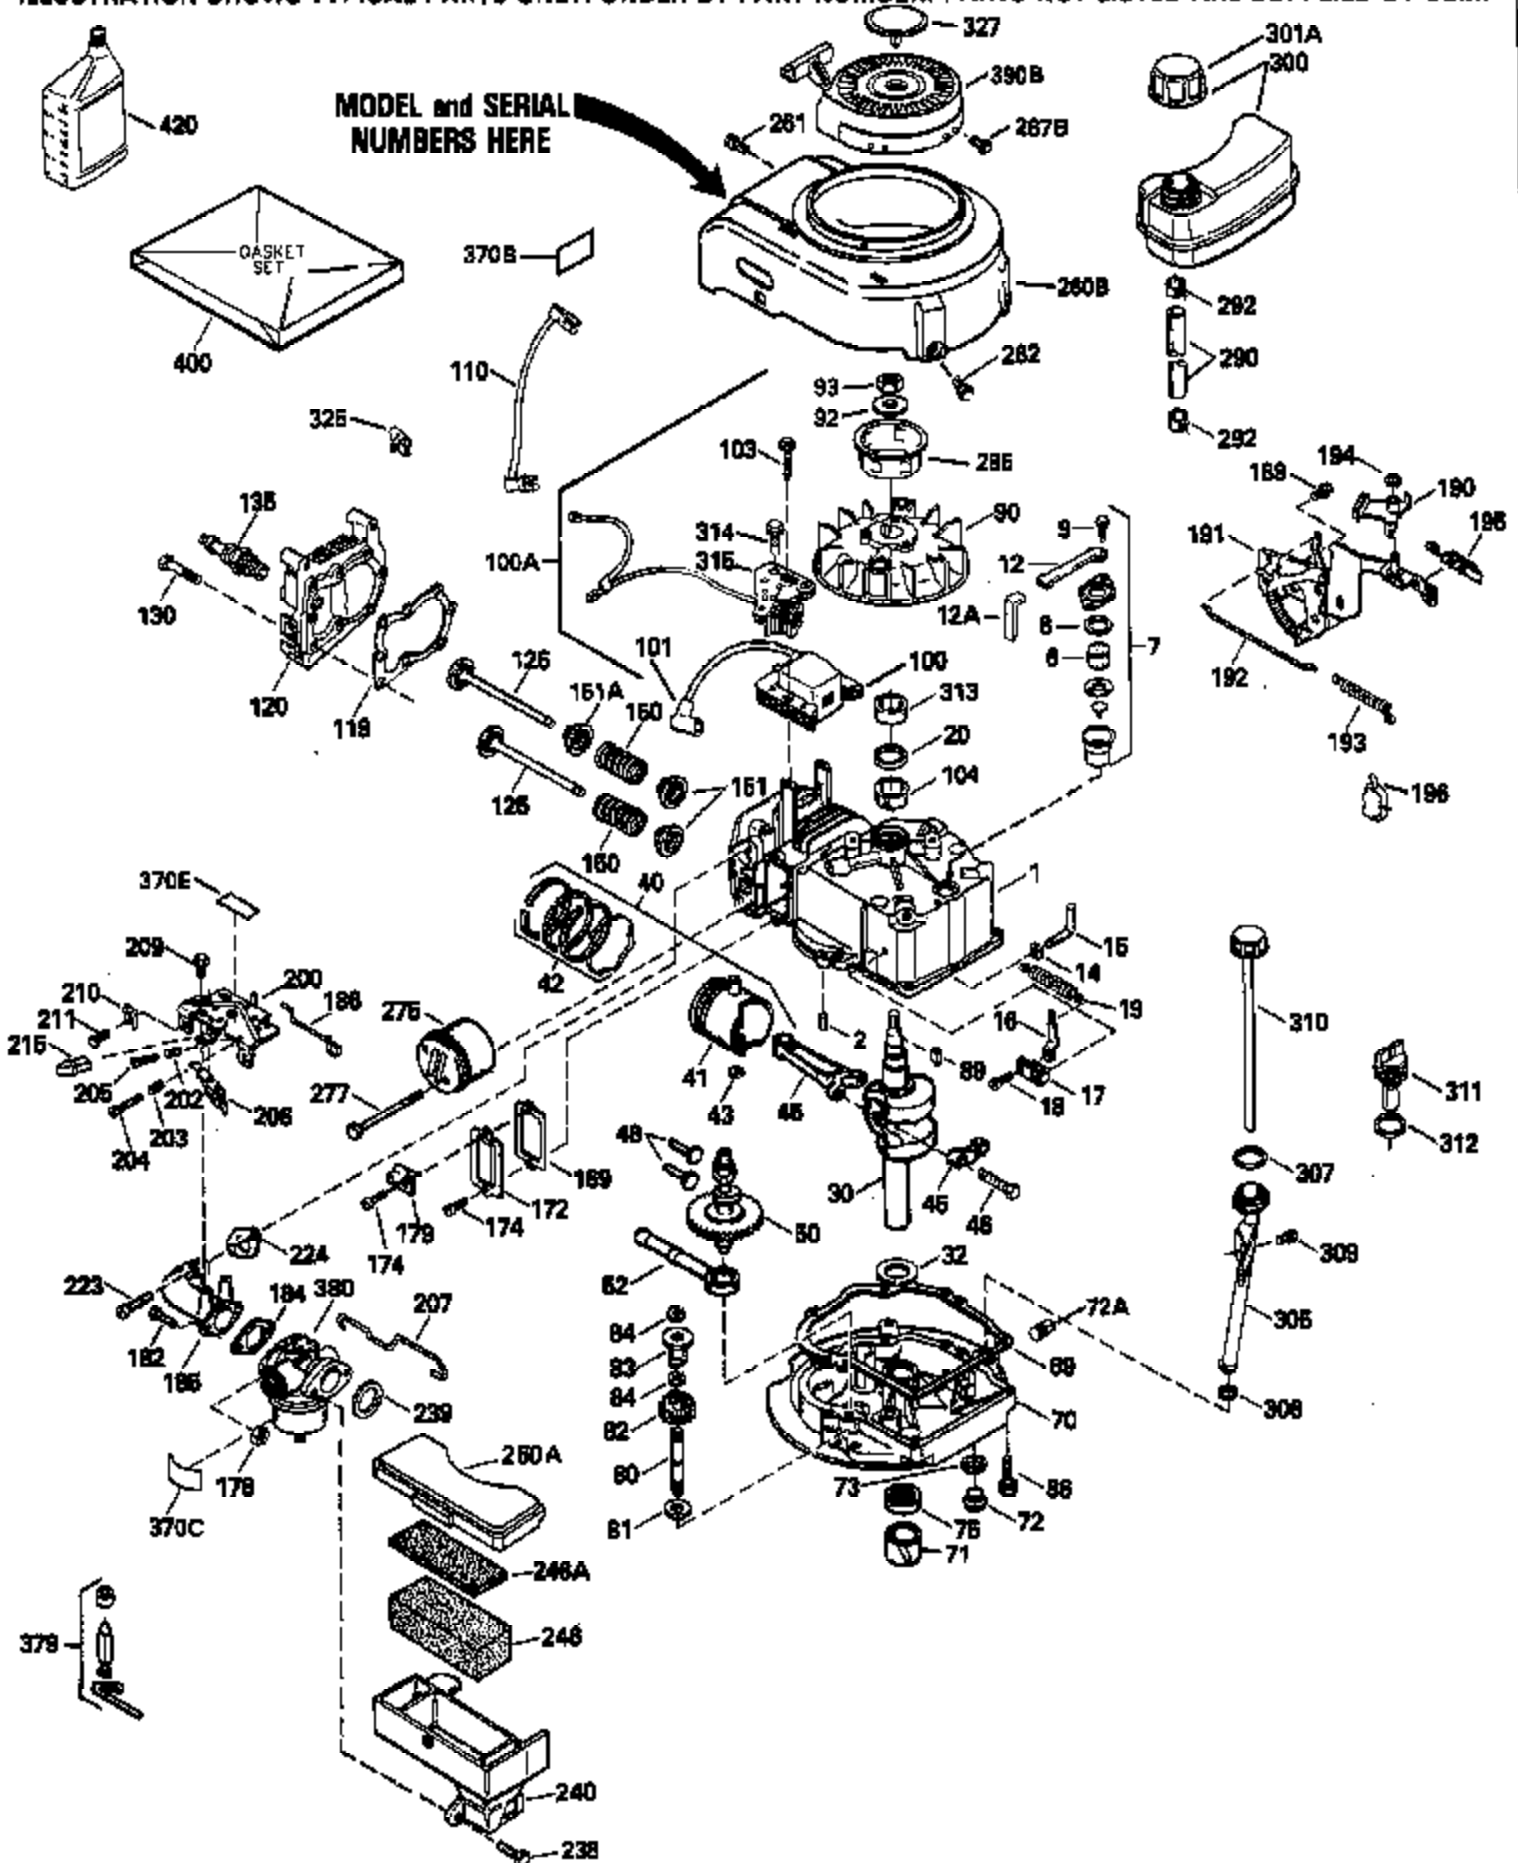

ILLUSTRATION SHOWS TYPICAL PARTS ONLY. ORDER BY PART NUMBER. PARTS NOT LISTED ARE SUPPLIED BY OEM.

Ref #	Part Number	Qty	Description
1	34975		Cylinder Ass'y. (Incl. 2, 8, 9 & 20) (2-1/2")
2	26727		Pin, Dowel
6	33734		Element, Breather
7	34214A		Breather Ass'y. (Incl. 6, 8, 9, 12 & 12A)
8	33735		* Gasket, Breather
9	30200		Screw, 10-24 x 9/16"
12A	34695		Elbow, Breather tube
12	33886		Tube, Breather
14	28277		Washer
15	31513		Rod, Governor
16	31383A		Lever, Governor
17	31335		Clamp, Governor lever
18	650548		Screw, 8-32 x 5/16"
19	31361		Spring, Extension
20	32600		Seal, Oil
30	34600		Crankshaft Ass'y.
40	34514		Piston, Pin & Ring Set (Std.) (2-1/2" Bore)
40	34515		Piston, Pin & Ring Set (.010" OS)
40	34516		Piston, Pin & Ring Set (.020" OS)
41	32538B		Piston & Pin Ass'y. (Incl. 43)(Std.)(2-1/2")
41	32548B		Piston & Pin Ass'y. (Incl. 43) (.010" OS)
41	32549B		Piston & Pin Ass'y. (Incl. 43) (.020" OS)
42	28986		Ring Set (Std.) (2-1/2" Bore)
42	28987		Ring Set (.010" OS)
42	28988		Ring Set (.020" OS)
43	20381		Ring, Piston pin retaining
45	30963B		Rod Assy., Connecting (Incl. 46)
46	32610A		Bolt, Connecting rod
48	27241		Lifter, Valve
50	33553		Camshaft (MCR)
52	29914		Oil Pump Assy.
69	35261		* Gasket, Mounting flange
72	30572		Plug, Oil drain (Incl. 73)
73	28833		* Drain Plug Gasket (Not req. W/plastic plug)
75	26208		Seal, Oil
80	30574		Shaft, Governor
81	30590A		Washer, Flat
82	30591		Gear Assy., Governor (Incl. 81)
83	30588A		Spool, Governor
84	29193		Ring, Retaining
86	650488		Screw, 1/4-20 x 1-1/4"
89	611004		Flywheel Key
90	611046A		Flywheel
92	650815		Washer, Belleville
93	650816		Nut, Flywheel
100	730207		Magneto-to-Solid State Conversion Kit (Includes solid state module, solid state flywheel key, and instructions.)(Use as required on external ignition engines only.)
100	34443A		Solid State Assy.
101	610118		Cover, Spark plug
103	650814		Screw, Torx T-15, 10-24 x 1"
110	34961		Ground Wire
119	29953C		* Gasket, Cylinder head
120	34335		Head, Cylinder
125	29313C		Exhaust Valve (Std.) (Incl. 151)
125	29315C		Exhaust Valve (1/32" OS) (Incl. 151)
126	29314B		Intake Valve (Std.) (Incl. 151)