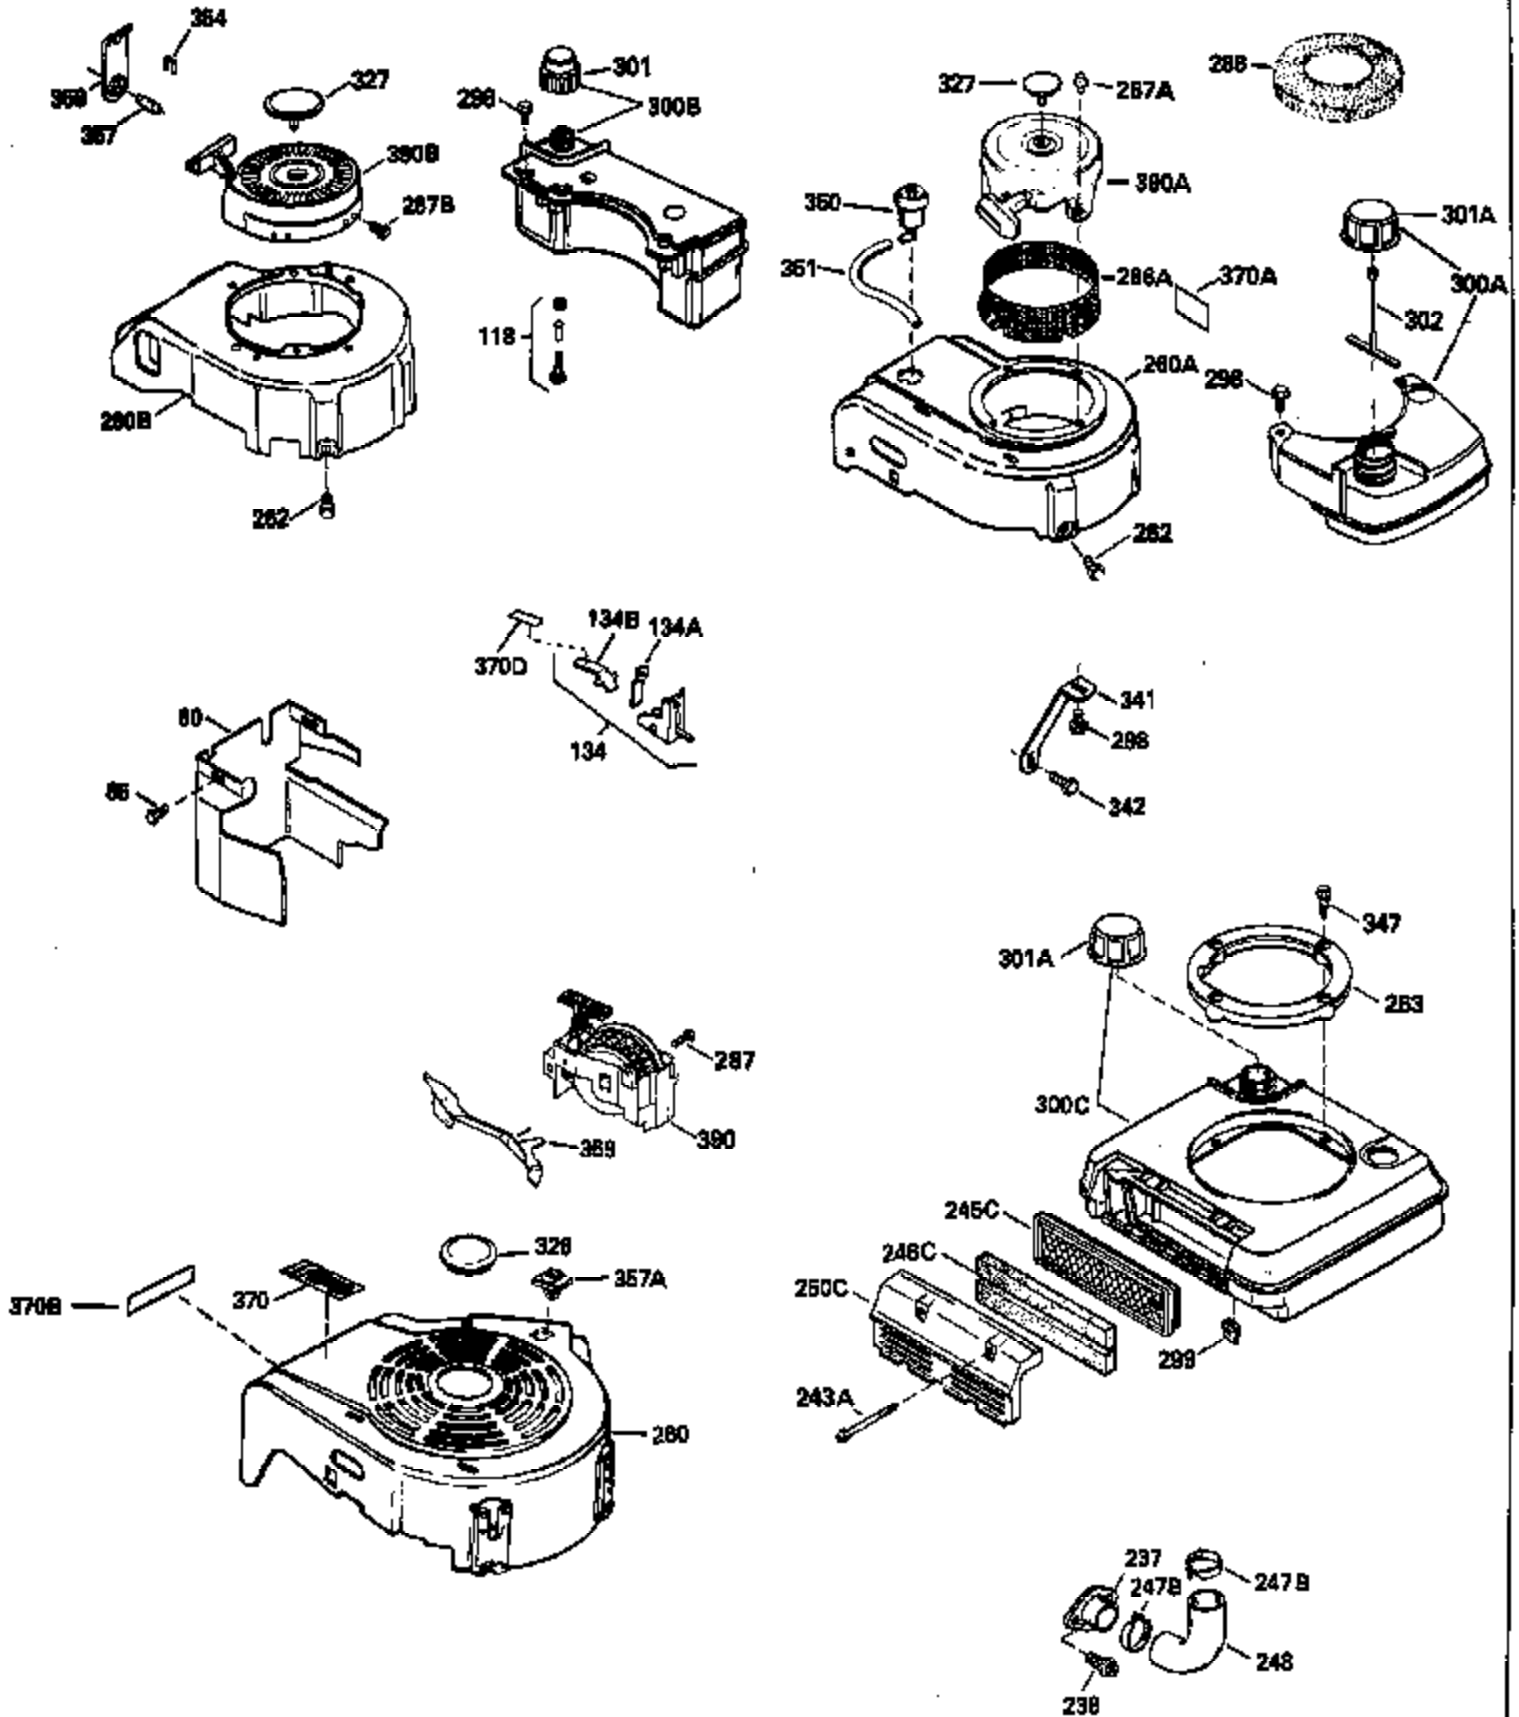

ILLUSTRATION SHOWS TYPICAL PARTS ONLY. ORDER BY PART NUMBER. PARTS NOT LISTED ARE SUPPLIED BY OEM.

Ref #	Part Number	Qty	Description
118	730194		Rope Guide Kit (Use as required with 34476 fuel tank)
246C	35705		Filter, Pre-Air (Optional)
260A	34447		Housing, Blower
262	650831		Screw, 1/4-20 x 15/32"
286	35009		Screen, Starter cup
287A	650735		Screw, 10-24 x 3/8" (Use as required)
287A			Pop Rivet, (3/16" Dia.)(Purchase locally)
301	33032		Fuel Cap
354	35025		Staple (Not used on all models)
357	34985		Rope Stop & Staple Ass'y. (Incl. 354)
358	35168		Bracket Assy., Rope guide
370	34993		Decal, Instruction
390A	590420A		Rewind Starter (Refer to Division 5, Section C, page 25 or Fiche 8, Grid G-7 for breakdown)