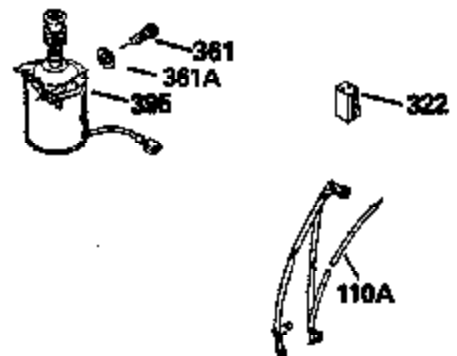

Ref #	Part Number	Qty	Description
189	650839		Screw, 1/4-20 x 3/8"
190	35831		Lever, Brake
191	35015B		Bracket Assy., S.E. Brake (Incl. 195)
194	32309		Ring, Retaining
195	610973		Terminal Assy.
274	26754A		* Gasket, Exhaust (Use as required)
277	650795		Screw, 1/4-20 x 2-1/4"
277A	30063		Screw, 1/4-20 x 1/2" (Use as required)
370F	34387		Decal, Instruction (Optional)
415	730162		Muffler Adap.Kit(Incl.274,277A)(Use a s req.)
430	730574		Debris Screen Kit (Incl. 370F,431-433)(Opt.)
431	35596		Screen, Debris (Optional)
432	35597		Bracket, Debris screen (Optional)
433	650910		Screw, 8-32 x 1/4" (Optional)