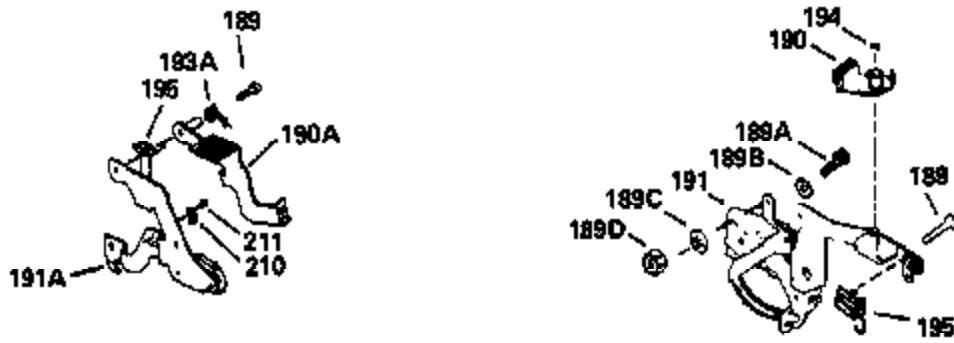

Ref #	Part Number	Qty	Description
189	650839		Screw, 1/4-20 x 3/8"
190	35831		Lever, Brake
191	35015B		Bracket Assy., S.E. Brake (Incl. 195)
194	32309		Ring, Retaining
195	610973		Terminal Assy.
274	26754A		* Gasket, Exhaust (Use as required)
277	650795		Screw, 1/4-20 x 2-1/4"
277A	30063		Screw, 1/4-20 x 1/2" (Use as required)
370F	34387		Decal, Instruction (Optional)
415	730162		Muffler Adap.Kit(Incl.274,277A)(Use a s req.)
430	730574		Debris Screen Kit (Incl. 370F,431-433)(Opt.)
431	35596		Screen, Debris (Optional)
432	35597		Bracket, Debris screen (Optional)
433	650910		Screw, 8-32 x 1/4" (Optional)