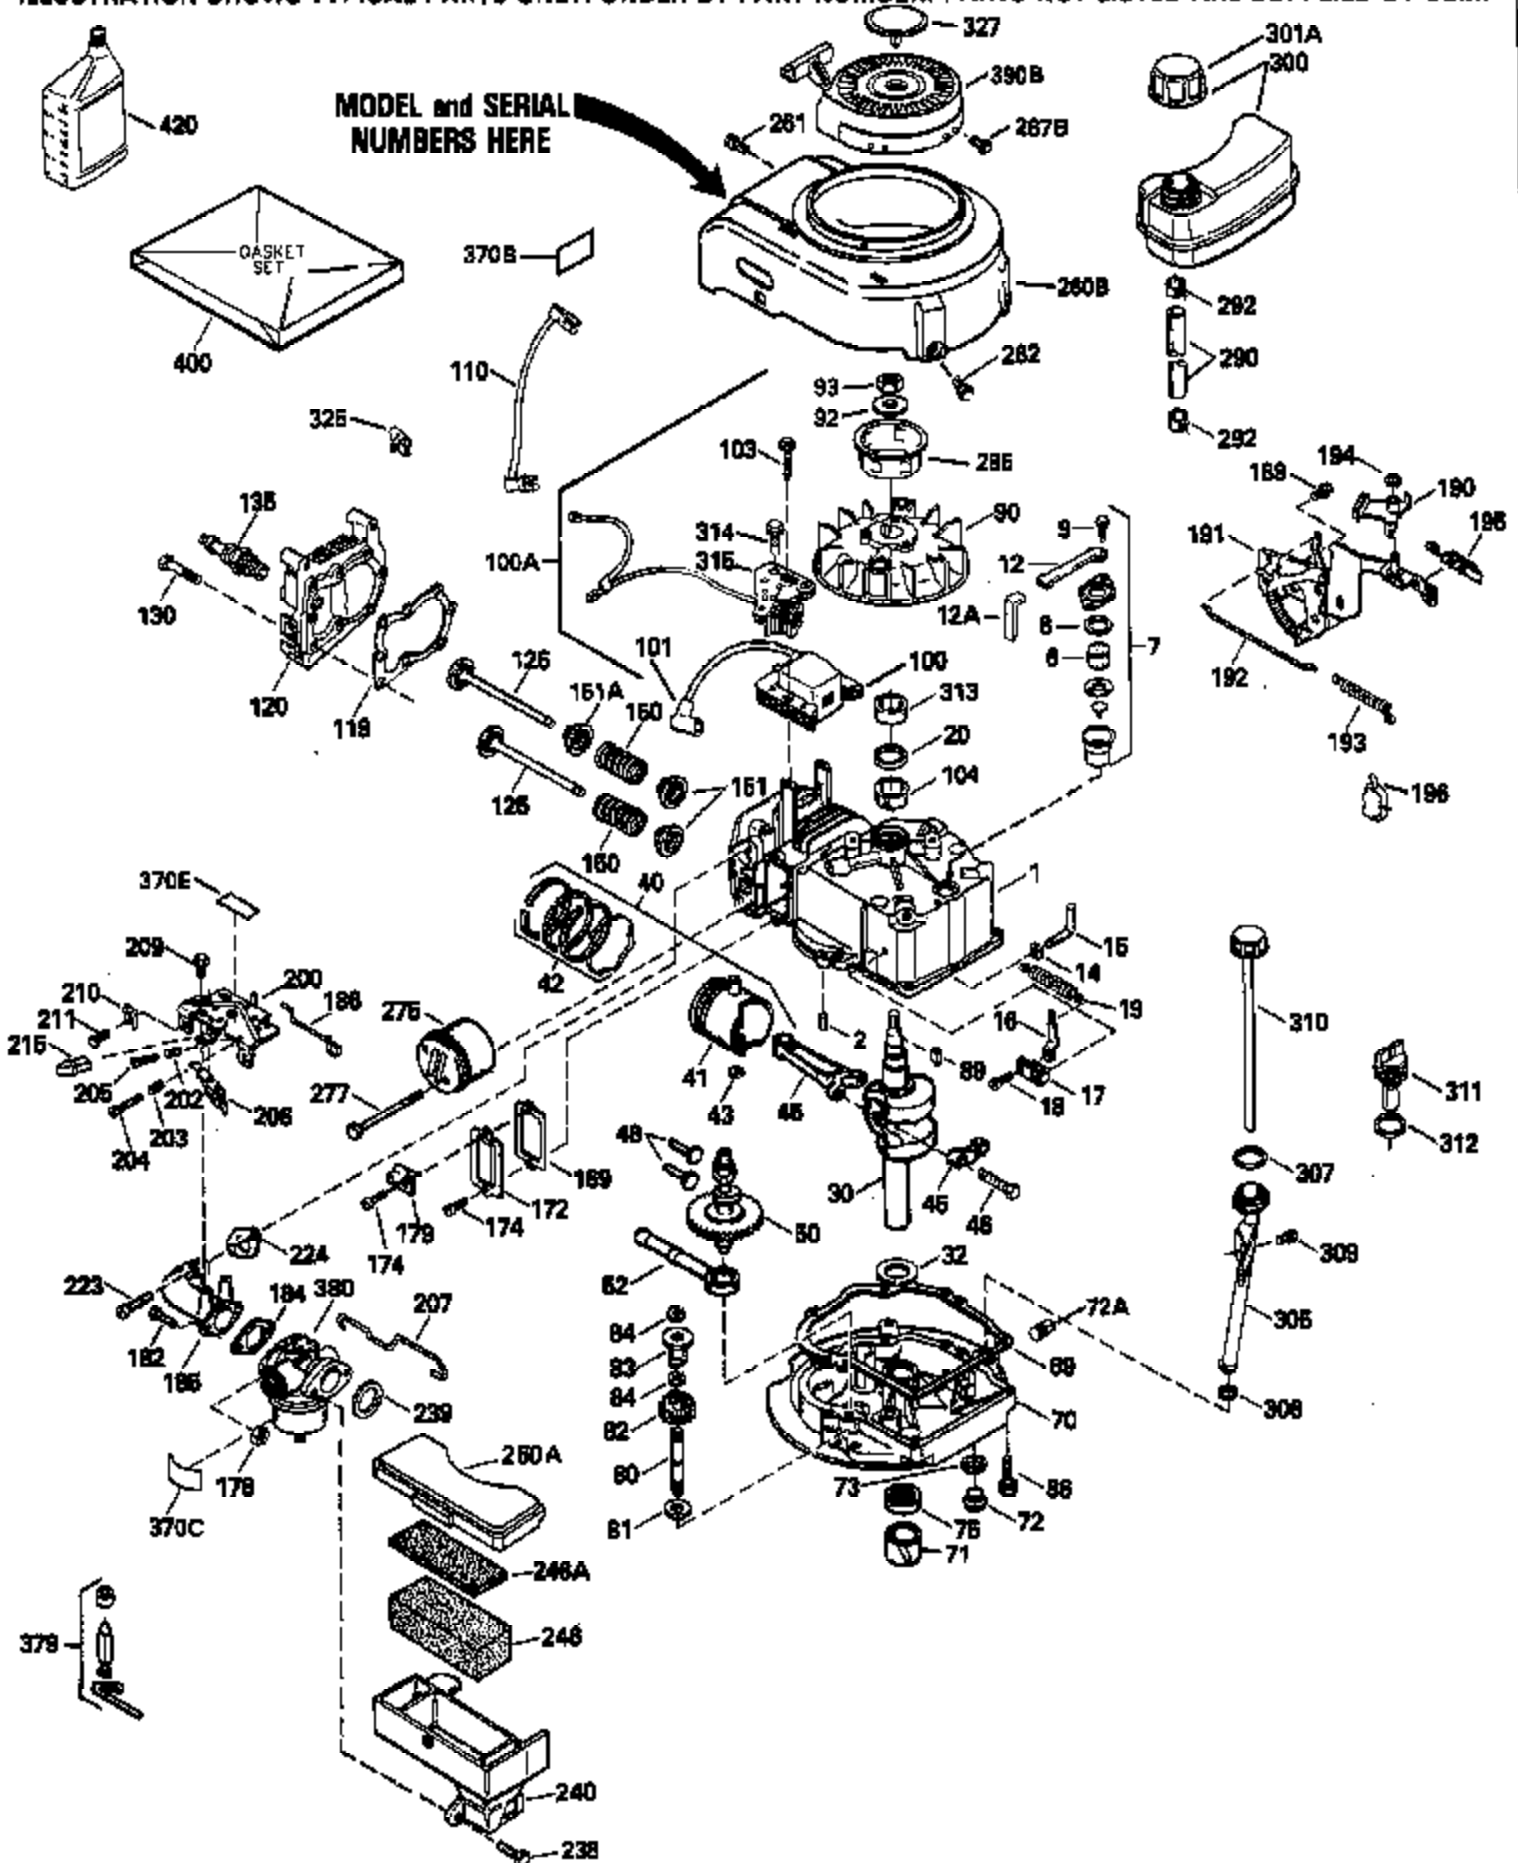

ILLUSTRATION SHOWS TYPICAL PARTS ONLY. ORDER BY PART NUMBER. PARTS NOT LISTED ARE SUPPLIED BY OEM.

Ref #	Part Number	Qty	Description
1	34975		Cylinder Ass'y. (Incl. 2, 8, 9 & 20) (2-1/2")
2	26727		Pin, Dowel
6	33734		Element, Breather
7	34214A		Breather Ass'y. (Incl. 6, 8, 9, 12 & 12A)
8	33735		* Gasket, Breather
9	30200		Screw, 10-24 x 9/16"
12A	34695		Elbow, Breather tube
12	33886		Tube, Breather
14	28277		Washer
15	30589		Rod, Governor (Incl. 14)
16	31383A		Lever, Governor
17	31335		Clamp, Governor lever
18	650548		Screw, 8-32 x 5/16"
19	31361		Spring, Extension
20	32600		Seal, Oil
30	35173		Crankshaft Ass'y.
32	32323		Washer, Thrust NOTE: This thrust washer maynot be required if a new crankshafthas been installed. Check the proper Mechanic's Handbook for acceptable end play. Use this .010" thrust washer if excess end play is measured.
40	34514		Piston, Pin & Ring Set (Std.) (2-1/2" Bore)
40	34515		Piston, Pin & Ring Set (.010" OS)
40	34516		Piston, Pin & Ring Set (.020" OS)
41	32538B		Piston & Pin Ass'y. (Incl. 43)(Std.)(2-1/2")
41	32548B		Piston & Pin Ass'y. (Incl. 43) (.010" OS)
41	32549B		Piston & Pin Ass'y. (Incl. 43) (.020" OS)
42	28986		Ring Set (Std.) (2-1/2" Bore)
42	28987		Ring Set (.010" OS)
42	28988		Ring Set (.020" OS)
43	20381		Ring, Piston pin retaining
45	30963B		Rod Assy., Connecting (Incl. 46)
46	32610A		Bolt, Connecting rod
48	27241		Lifter, Valve
50	33148A		Camshaft
52	29914		Oil Pump Assy.
69	35261		* Gasket, Mounting flange
70	35179		Flange Ass'y. (Incl. 72, 73, 75 & 80)
72	30572		Plug, Oil drain (Incl. 73)
73	28833		* Drain Plug Gasket (Not req. W/plastic plug)
75	27897		Seal, Oil
80	30574		Shaft, Governor
81	30590A		Washer, Flat
82	30591		Gear Assy., Governor (Incl. 81)
83	30588A		Spool, Governor
84	29193		Ring, Retaining
86	650488		Screw, 1/4-20 x 1-1/4"
89	611004		Flywheel Key
90	611028		Flywheel
92	650815		Washer, Belleville
93	650816		Nut, Flywheel
100	730207		Magneto-to-Solid State Conversion Kit (Includes solid state module, solid state flywheel key, and instructions.)(Use as required on external ignition engines only.)
100	34443A		Solid State Assy.
101	610118		Cover, Spark plug
103	650814		Screw, Torx T-15, 10-24 x 1"
110	34231		Ground Wire