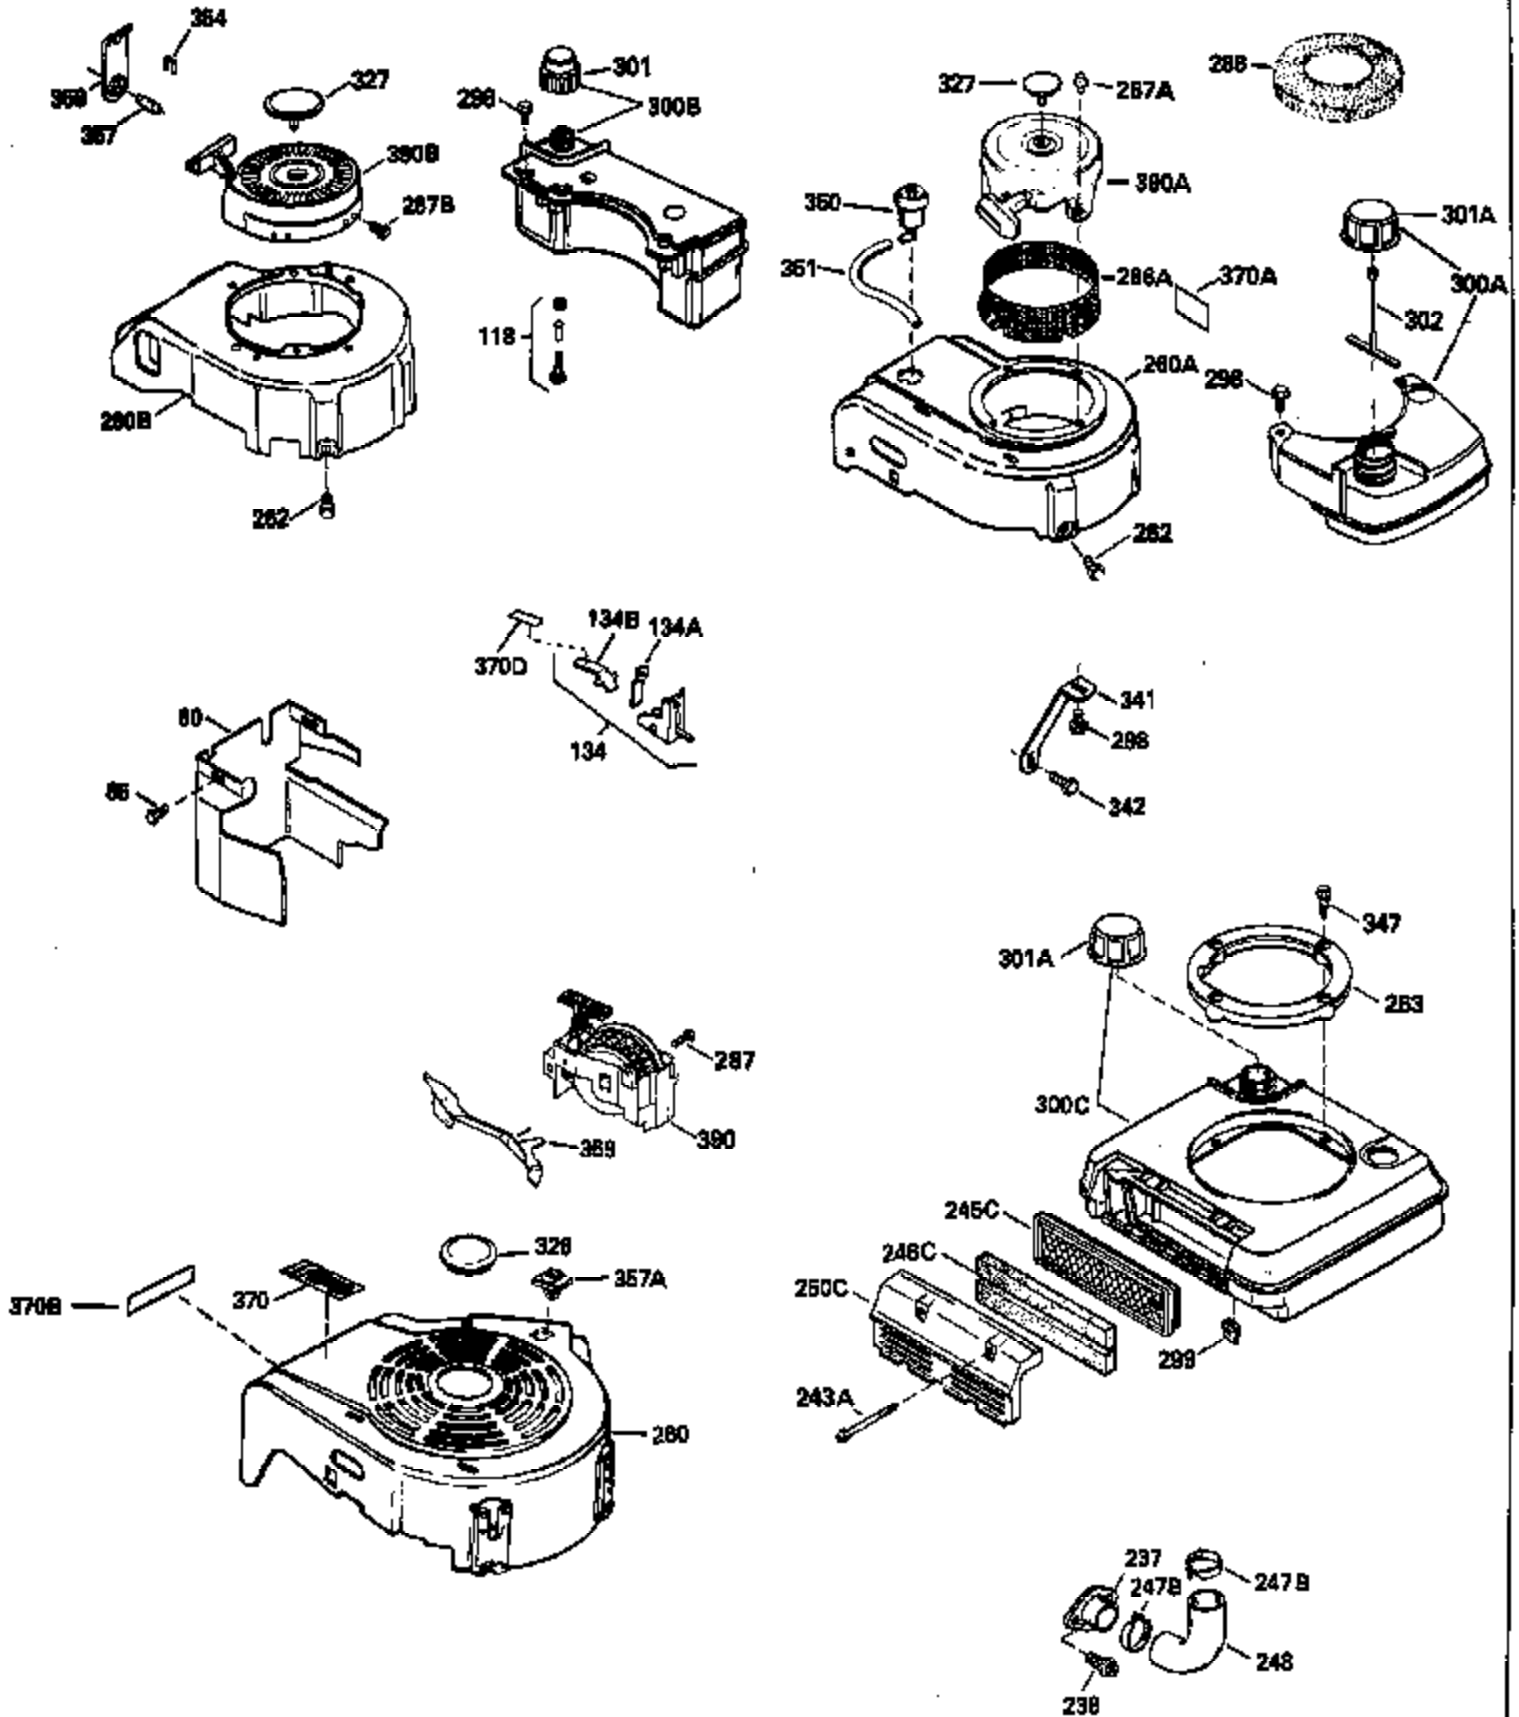

ILLUSTRATION SHOWS TYPICAL PARTS ONLY. ORDER BY PART NUMBER. PARTS NOT LISTED ARE SUPPLIED BY OEM.

Ref #	Part Number	Qty	Description
118	730194		Rope Guide Kit (Use as required with 34476 fuel tank)
246C	35705		Filter, Pre-Air (Optional)
260	34480		Housing, Blower
262	650831		Screw, 1/4-20 x 15/32"
287	650802		Screw, 1/4-20 x 5/8"
287A	650735		Screw, 10-24 x 3/8" (Use as required)
287A			Pop Rivet, (3/16" Dia.)(Purchase locally)
301	33032		Fuel Cap
326	34113		Plug, Screen
370A	34442A		Decal, Instruction
390	590531		Side Mount Rewind Starter (Refer to Division 5, Section C, page 32 or Fiche 8, Grid G-8 for breakdown)