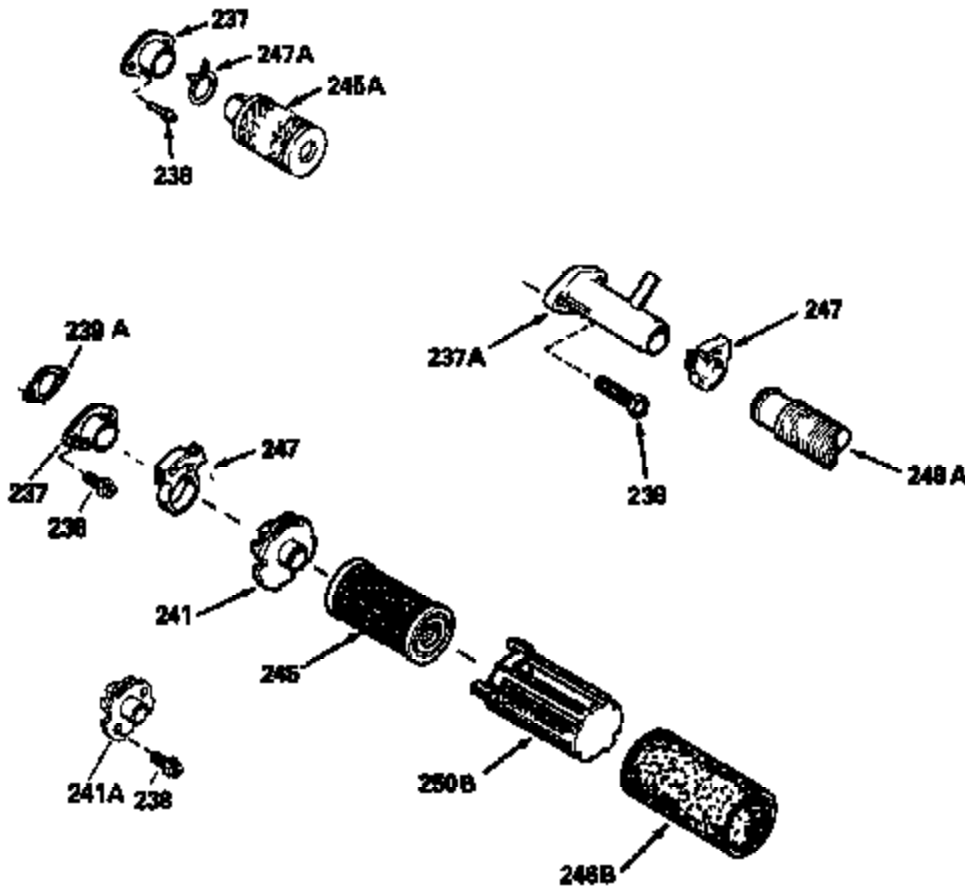

Ref #	Part Number	Qty	Description
19	31361		Spring, Extension
69	35261		* Gasket, Mounting flange
182	6201		Screw, 1/4-28 x 7/8"
185	31384A		Pipe, Intake (Incl. 224)
186	32653		Link, Governor spring
216	33086		Lever, Speed adjusting
223	650451		Screw, 1/4-20 x 1"
241	35067		Collar, Air cleaner (Black)
245	35066		Filter, Air cleaner
246B	35435		Filter, Pre-Air (Use as required)
247A	35068		Clamp, Air cleaner
250B	35065		Air Cleaner Cover Ass'y.