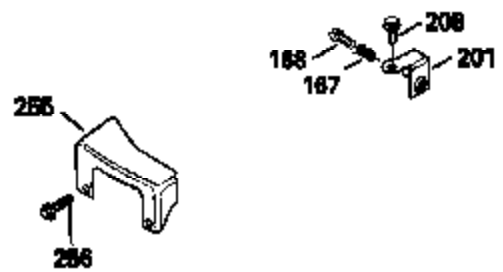

Ref #	Part Number	Qty	Description
19	31361		Spring, Extension
69	35261		* Gasket, Mounting flange
182	6201		Screw, 1/4-28 x 7/8"
185	31384A		Pipe, Intake (Incl. 224)
186	32653		Link, Governor spring
216	33086		Lever, Speed adjusting
223	650451		Screw, 1/4-20 x 1"
241	35067		Collar, Air cleaner (Black)
245	35066		Filter, Air cleaner
246B	35435		Filter, Pre-Air (Use as required)
247A	35068		Clamp, Air cleaner
250B	35065		Air Cleaner Cover Ass'y.