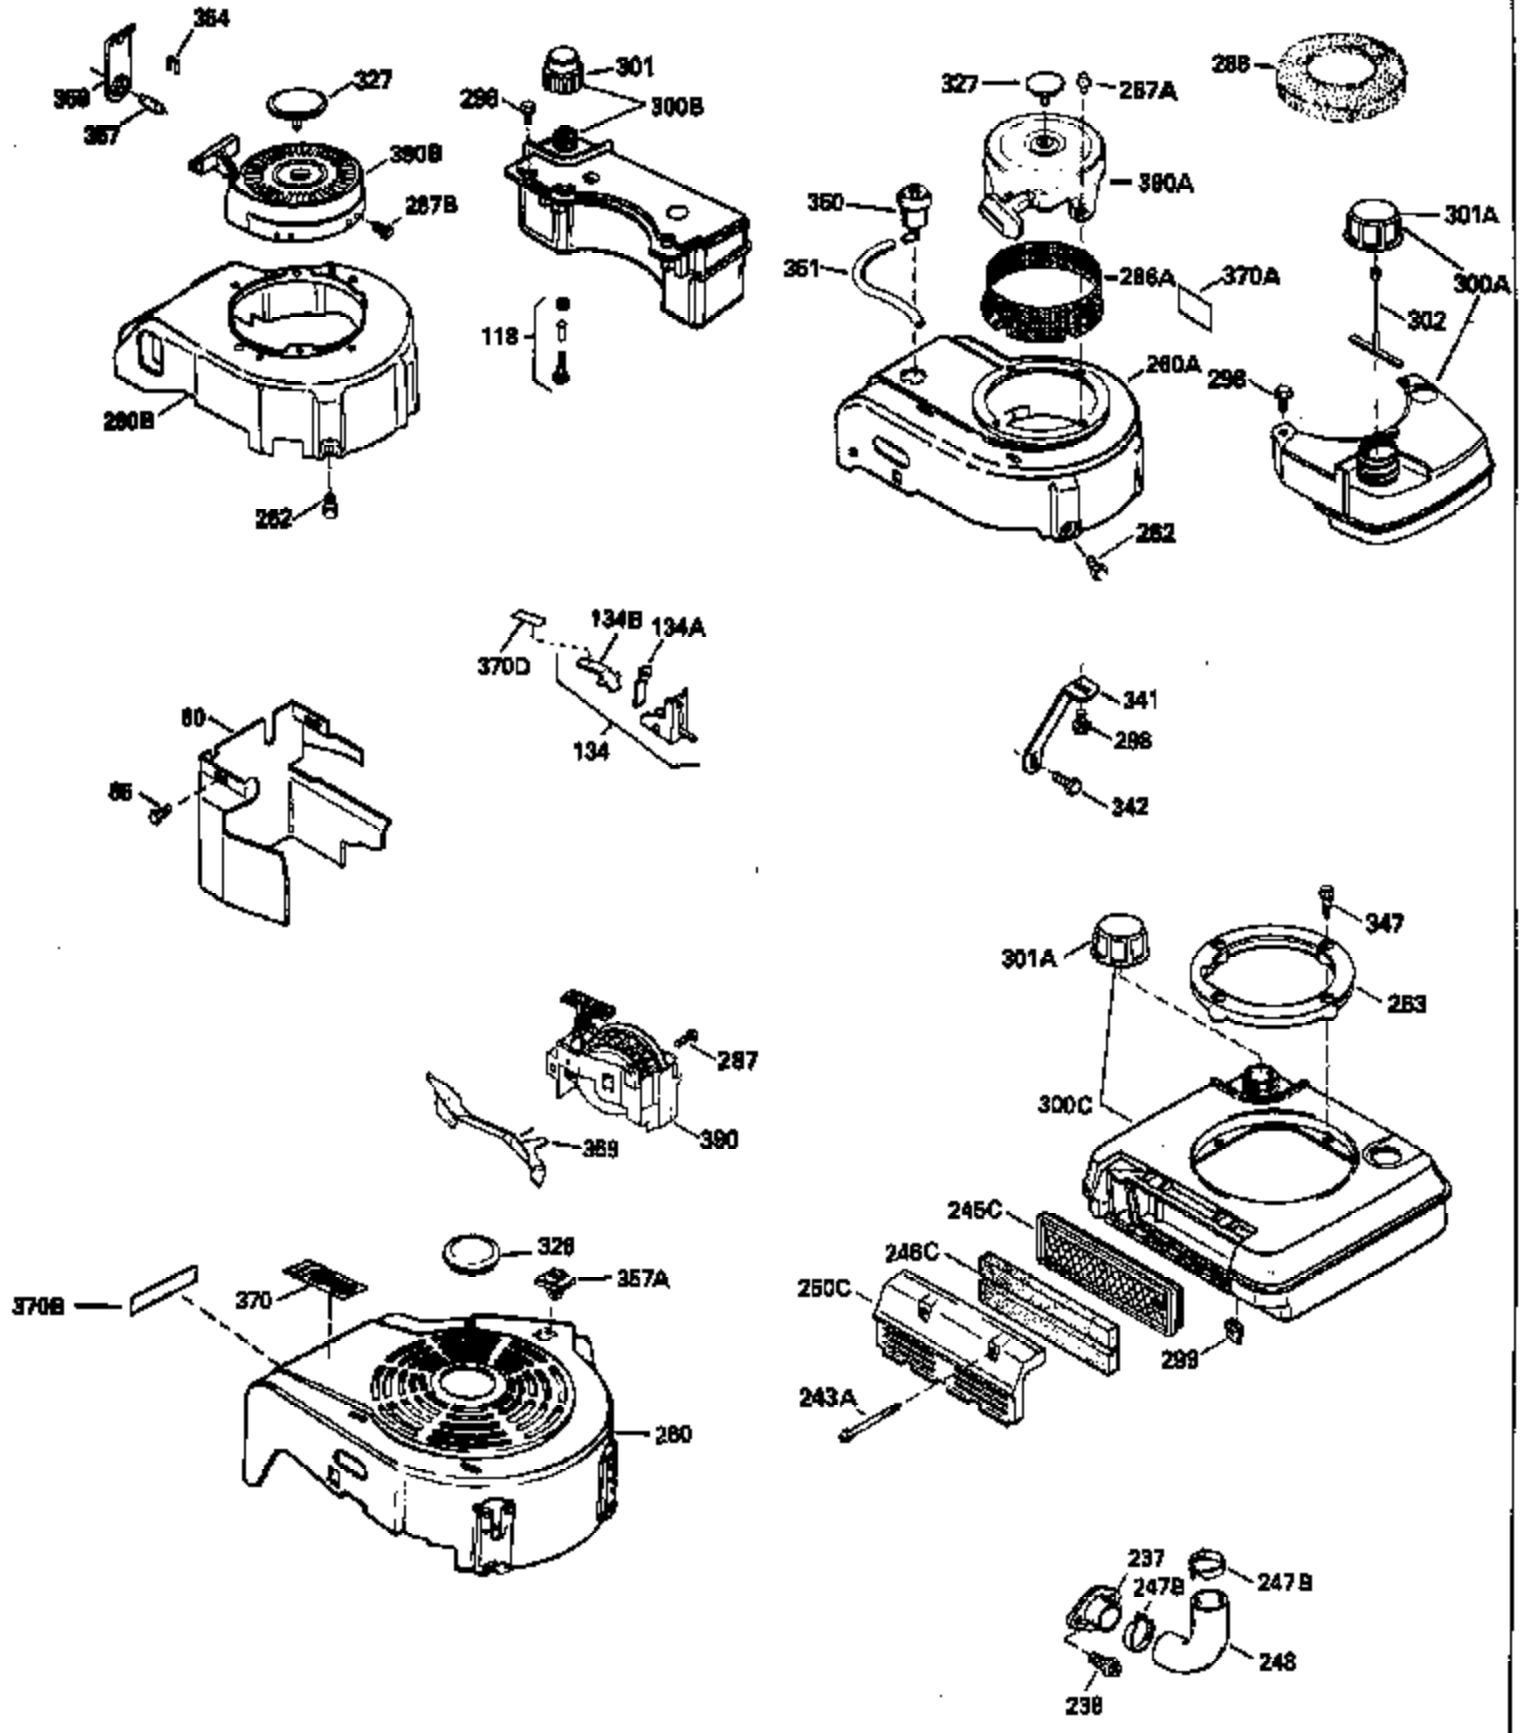

ILLUSTRATION SHOWS TYPICAL PARTS ONLY. ORDER BY PART NUMBER. PARTS NOT LISTED ARE SUPPLIED BY OEM.

Ref #	Part Number	Qty	Description
118	730194		Rope Guide Kit (Use as required with 34476 fuel tank)
246C	35705		Filter, Pre-Air (Optional)
260A	34447		Housing, Blower
262	650831		Screw, 1/4-20 x 15/32"
286	35009		Screen, Starter cup
287A	650735		Screw, 10-24 x 3/8" (Use as required)
287A			Pop Rivet, (3/16" Dia.)(Purchase locally)
301	33032		Fuel Cap
354	35025		Staple (Not used on all models)
357	34985		Rope Stop & Staple Ass'y. (Incl. 354)
358	35168		Bracket Assy., Rope guide
370	34993		Decal, Instruction
390A	590420A		Rewind Starter (Refer to Division 5, Section C, page 25 or Fiche 8, Grid G-7 for breakdown)