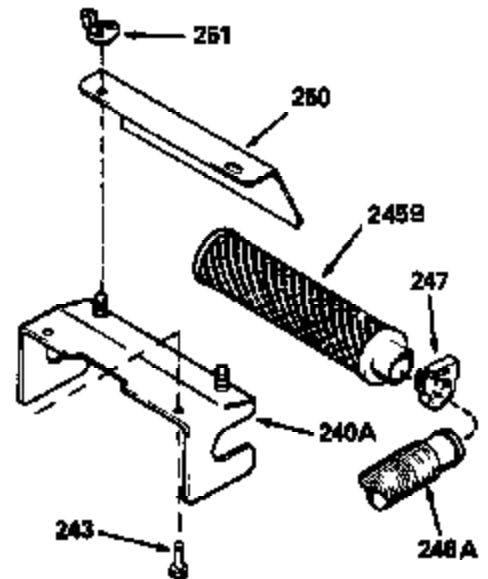

Ref #	Part Number	Qty	Description
19	31361		Spring, Extension
69	35261		* Gasket, Mounting flange
182	6201		Screw, 1/4-28 x 7/8"
185	31384A		Pipe, Intake (Incl. 224)
186	32653		Link, Governor spring
216	33086		Lever, Speed adjusting
223	650451		Screw, 1/4-20 x 1"
241	35067		Collar, Air cleaner (Black)
245	35066		Filter, Air cleaner
246B	35435		Filter, Pre-Air (Use as required)
247A	35068		Clamp, Air cleaner
250B	35065		Air Cleaner Cover Ass'y.