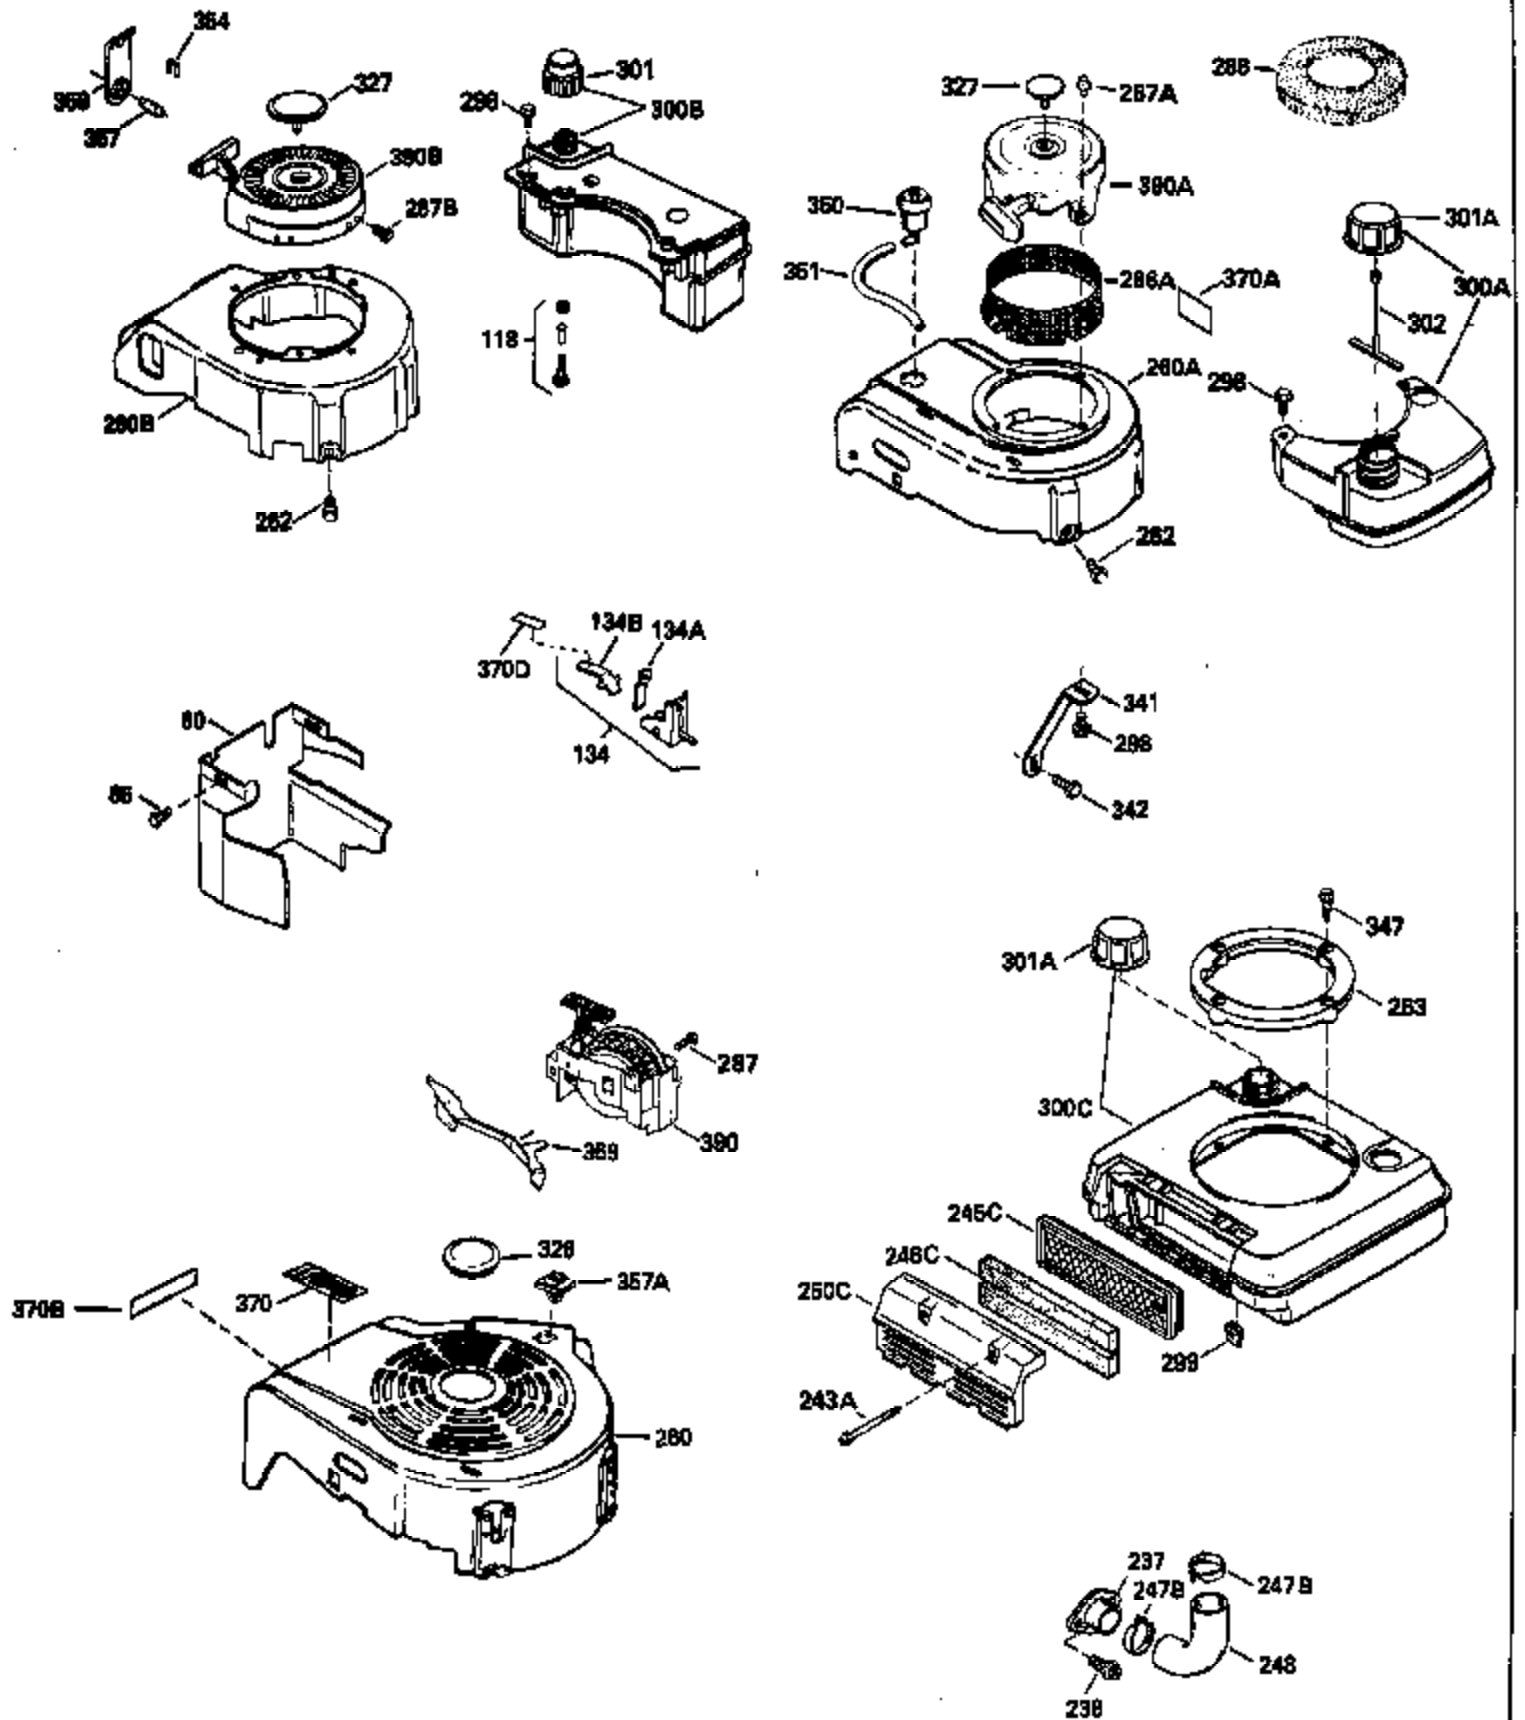

ILLUSTRATION SHOWS TYPICAL PARTS ONLY. ORDER BY PART NUMBER. PARTS NOT LISTED ARE SUPPLIED BY OEM.

Ref #	Part Number	Qty	Description
118	730194		Rope Guide Kit (Use as required with 34476 fuel tank)
134A	34438		Spring, Stop switch
134B	34439		Clip, Stop switch
134	34657		Spark Plug Stop Lever (Incl. 134A & 1 34B)
246C	35705		Filter, Pre-Air (Optional)
260	34480		Housing, Blower
262	650831		Screw, 1/4-20 x 15/32"
287A	650735		Screw, 10-24 x 3/8" (Use as required)
287A			Pop Rivet, (3/16" Dia.)(Purchase locally)
287	650802		Screw, 1/4-20 x 5/8"
301	33032		Fuel Cap
326	34113		Plug, Screen
370D	34407		Decal, Stop control
370A	34346		Decal, Instruction
390	590531		Side Mount Rewind Starter (Refer to Division 5, Section C, page 32 or Fiche 8, Grid G-8 for breakdown)