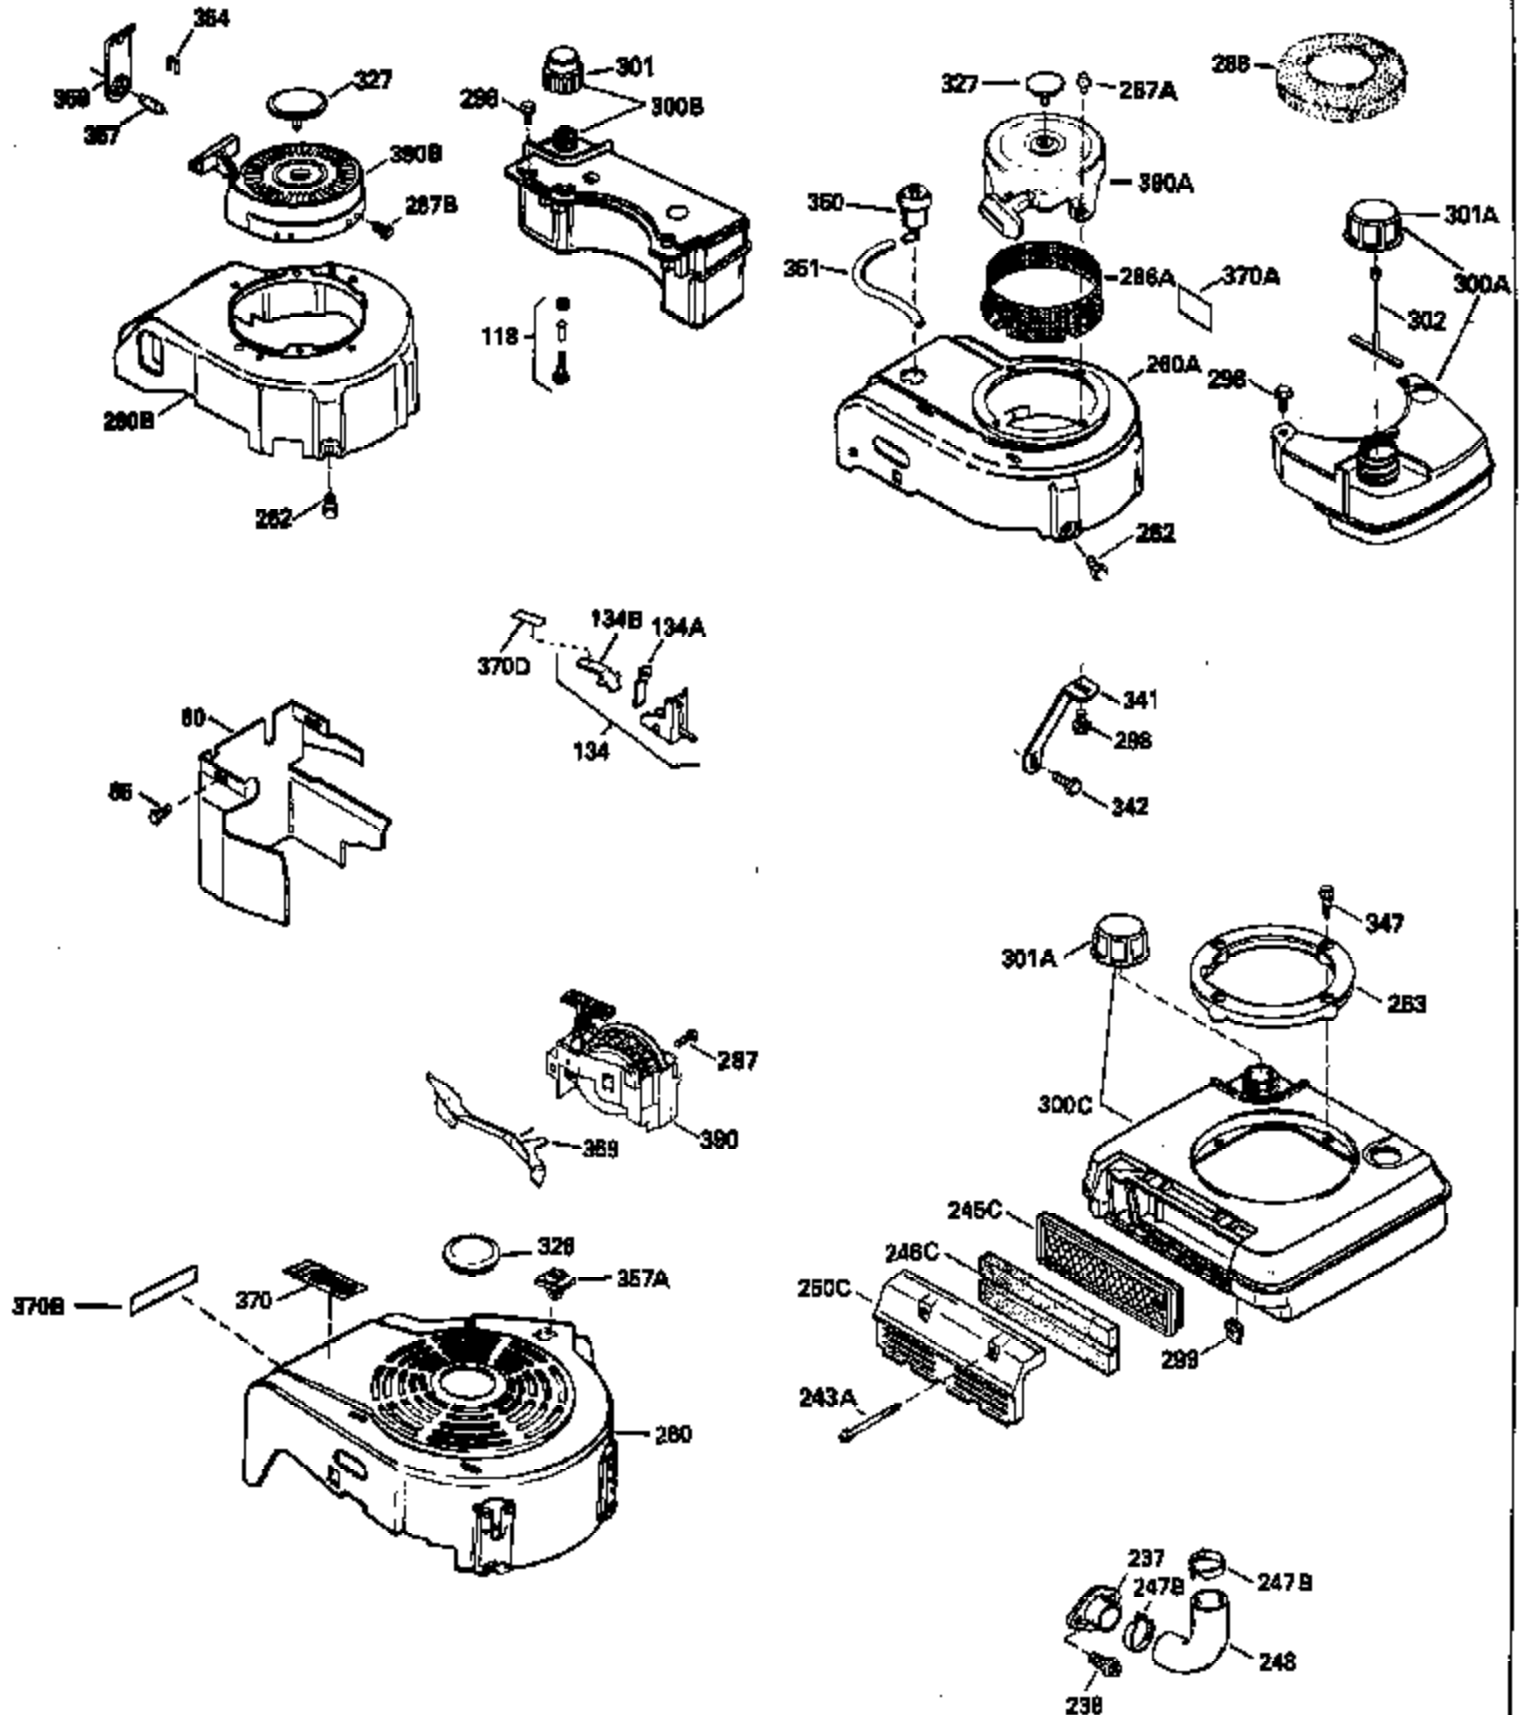

ILLUSTRATION SHOWS TYPICAL PARTS ONLY. ORDER BY PART NUMBER. PARTS NOT LISTED ARE SUPPLIED BY OEM.

Ref #	Part Number	Qty	Description
118	730194		Rope Guide Kit (Use as required with 34476 fuel tank)
134A	34438		Spring, Stop switch
134B	34439		Clip, Stop switch
134	34657		Spark Plug Stop Lever (Incl. 134A & 1 34B)
246C	35705		Filter, Pre-Air (Optional)
260	34480		Housing, Blower
262	650831		Screw, 1/4-20 x 15/32"
287A	650735		Screw, 10-24 x 3/8" (Use as required)
287A			Pop Rivet, (3/16" Dia.)(Purchase locally)
287	650802		Screw, 1/4-20 x 5/8"
301	33032		Fuel Cap
326	34113		Plug, Screen
370D	34407		Decal, Stop control
370A	34346		Decal, Instruction
390	590531		Side Mount Rewind Starter (Refer to Division 5, Section C, page 32 or Fiche 8, Grid G-8 for breakdown)