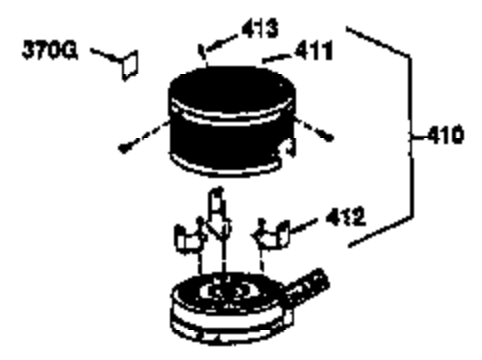

ILLUSTRATION SHOWS TYPICAL PARTS ONLY. ORDER BY PART NUMBER. PARTS NOT LISTED ARE SUPPLIED BY OEM.

Ref #	Part Number	Qty	Description
19	31361	1	Extension Spring
53	31745	1	Washer
54	31747	1	Washer
55	33774	1	P.T.O. Shaft
56	33401	1	R.H. Worm Gear
57	31749	1	Retaining Ring
58	31744	1	Oil Seal
59	31787	1	Washer
69	35261	1	* Mounting Flange Gasket
70	35609	1	Mounting Flange (Incl.58,72,75,80,311 & 312)
87	650492	1	Screw, 1/4-20 x 2-1/4"
90	611112	1	Flywheel
134A	34437	1	Stop Lever Ass'y.
134B	34438	1	Stop Lever Spring
134C	34439	1	Stop Lever Clip
182	6201	2	Screw, 1/4-28 x 7/8"
185	31384A	1	Intake Pipe (Incl. 224)
186	32653	1	Governor Link
216	33086	1	R.P.M. Adjusting Lever
223	650451	2	Screw, 1/4-20 x 1"
241	35797	1	Air Cleaner Collar
245	35066	1	Air Cleaner Filter
250	35065	1	Air Cleaner Cover
275	27181B	1	Muffler (Incl. 277)
277	650795	2	Screw, 1/4-20 x 2-1/4"