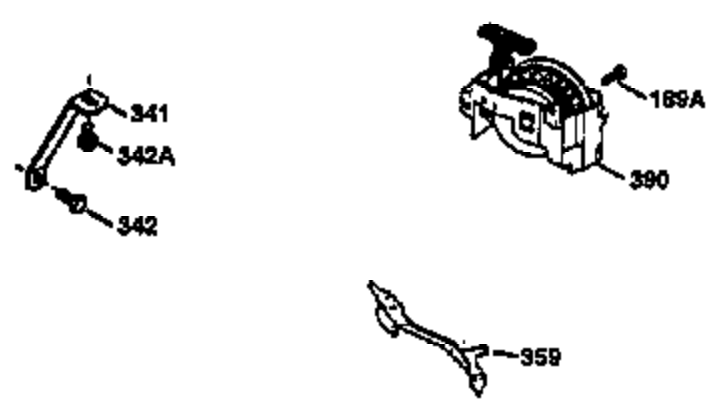

ILLUSTRATION SHOWS TYPICAL PARTS ONLY, ORDER BY PART NUMBER. PARTS NOT LISTED ARE SUPPLIED BY OEM.

Ref #	Part Number	Qty	Description
134A	34437	1	Stop Lever Ass'y.
134B	34438	1	Stop Lever Spring
134C	34439	1	Stop Lever Clip
239	34338	1	* Air Cleaner Gasket
243	650932	2	Screw, 10-32 x 49/64"
245	35066	1	Air Cleaner Filter
250	35065	1	Air Cleaner Cover
260	35478	1	Blower Housing
287	650884	2	Screw, 8-32 x 1/2"
300	32170A	1	Fuel Tank (Incl. 292 & 301)
301	33032	1	Fuel Cap
370	34365	1	Instruction Decal
390	590635	1	Rewind Starter