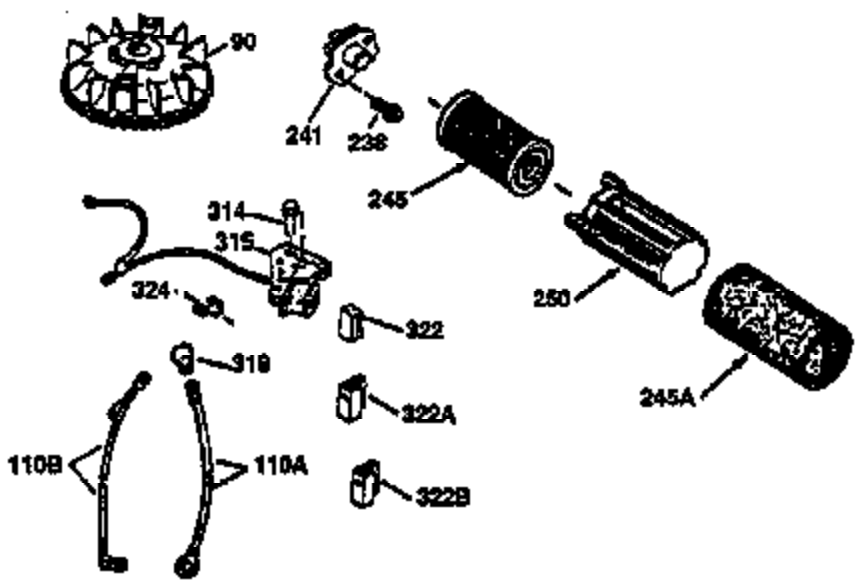

ILLUSTRATION SHOWS TYPICAL PARTS ONLY. ORDER BY PART NUMBER. PARTS NOT LISTED ARE SUPPLIED BY OEM.

Ref #	Part Number	Qty	Description
19	31361	1	Extension Spring
53	31745	1	Tang Washer
54	31787	1	Thrust Washer
55	33774	1	PTO Shaft
56	33401	1	Right Hand Worm Gear
57	31749	1	Retaining Ring
58	31744	1	Oil Seal
59	31747	1	Washer
69	35261	1	* Mounting Flange Gasket
70	35609	1	Mounting Flange (Incl.58,72,75,80,311 & 312)
87	650492	1	Screw, 1/4-20 x 2-1/4"
90	611112	1	Flywheel
134A	34657	1	Stop Lever Ass'y. (Incl. 134B, 134C & 261)
134B	34438	1	Stop Lever Spring
134C	34439	1	Stop Lever Clip
182	6201	2	Screw, 1/4-28 x 7/8"
185	31384A	1	Intake Pipe (Incl. 224)
186	32653	1	Governor Link
216	33086	1	R.P.M. Adjusting Lever
223	650451	2	Screw, 1/4-20 x 1"
241	35797	1	Air Cleaner Collar
245	35066	1	Air Cleaner Filter
250	35065	1	Air Cleaner Cover
275	27181B	1	Muffler
277	650795	2	Screw, 1/4-20 x 2-1/4"