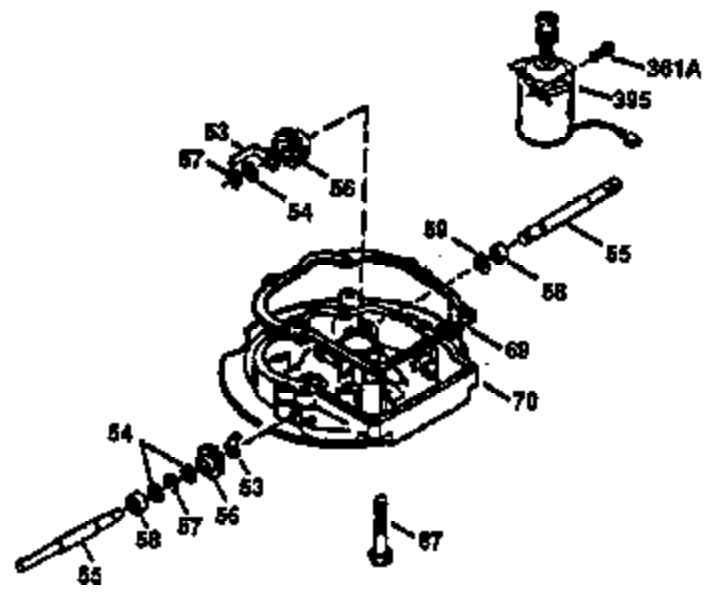

ILLUSTRATION SHOWS TYPICAL PARTS ONLY. ORDER BY PART NUMBER. PARTS NOT LISTED ARE SUPPLIED BY OEM.

Ref #	Part Number	Qty	Description
19	31361	1	Extension Spring
53	31745	1	Tang Washer
54	31787	1	Thrust Washer
55	33774	1	PTO Shaft
56	33401	1	Right Hand Worm Gear
57	31749	1	Retaining Ring
58	31744	1	Oil Seal
59	31747	1	Washer
69	35261	1	* Mounting Flange Gasket
70	35609	1	Mounting Flange (Incl.58,72,75,80,311 & 312)
87	650492	1	Screw, 1/4-20 x 2-1/4"
90	611112	1	Flywheel
134A	34657	1	Stop Lever Ass'y. (Incl. 134B, 134C & 261)
134B	34438	1	Stop Lever Spring
134C	34439	1	Stop Lever Clip
182	6201	2	Screw, 1/4-28 x 7/8"
185	31384A	1	Intake Pipe (Incl. 224)
186	32653	1	Governor Link
216	33086	1	R.P.M. Adjusting Lever
223	650451	2	Screw, 1/4-20 x 1"
241	35797	1	Air Cleaner Collar
245	35066	1	Air Cleaner Filter
250	35065	1	Air Cleaner Cover
275	27181B	1	Muffler
277	650795	2	Screw, 1/4-20 x 2-1/4"