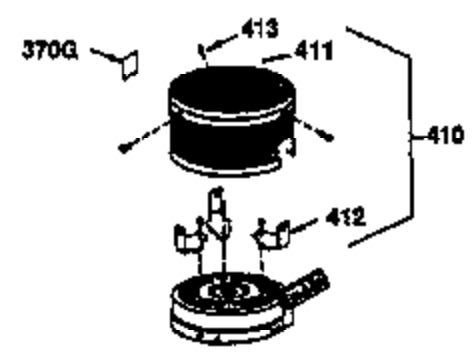

ILLUSTRATION SHOWS TYPICAL PARTS ONLY. ORDER BY PART NUMBER. PARTS NOT LISTED ARE SUPPLIED BY OEM.

Ref #	Part Number	Qty	Description
19	31361	1	Extension Spring
53	31745	1	Tang Washer
54	31787	1	Thrust Washer
55	33774	1	PTO Shaft
56	33401	1	Right Hand Worm Gear
57	31749	1	Retaining Ring
58	31744	1	Oil Seal
59	31747	1	Washer
69	35261	1	* Mounting Flange Gasket
70	35609	1	Mounting Flange (Incl.58,72,75,80,311 & 312)
87	650492	1	Screw, 1/4-20 x 2-1/4"
90	611112	1	Flywheel
134A	34657	1	Stop Lever Ass'y. (Incl. 134B, 134C & 261)
134B	34438	1	Stop Lever Spring
134C	34439	1	Stop Lever Clip
182	6201	2	Screw, 1/4-28 x 7/8"
185	31384A	1	Intake Pipe (Incl. 224)
186	32653	1	Governor Link
216	33086	1	R.P.M. Adjusting Lever
223	650451	2	Screw, 1/4-20 x 1"
241	35797	1	Air Cleaner Collar
245	35066	1	Air Cleaner Filter
250	35065	1	Air Cleaner Cover
275	27181B	1	Muffler
277	650795	2	Screw, 1/4-20 x 2-1/4"