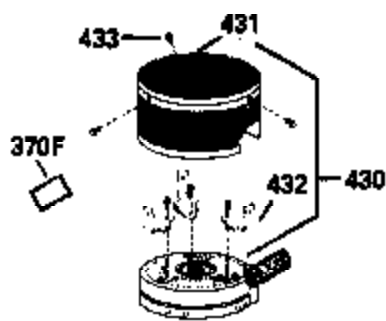

Ref #	Part Number	Qty	Description
189	650839		Screw, 1/4-20 x 3/8"
190	35831		Lever, Brake
191	35015B		Bracket Assy., S.E. Brake (Incl. 195)
194	32309		Ring, Retaining
195	610973		Terminal Assy.
274	26754A		* Gasket, Exhaust (Use as required)
277	650795		Screw, 1/4-20 x 2-1/4"
277A	30063		Screw, 1/4-20 x 1/2" (Use as required)
370F	34387		Decal, Instruction (Optional)
415	730162		Muffler Adap.Kit(Incl.274,277A)(Use a s req.)
430	730574		Debris Screen Kit (Incl. 370F,431-433)(Opt.)
431	35596		Screen, Debris (Optional)
432	35597		Bracket, Debris screen (Optional)
433	650910		Screw, 8-32 x 1/4" (Optional)