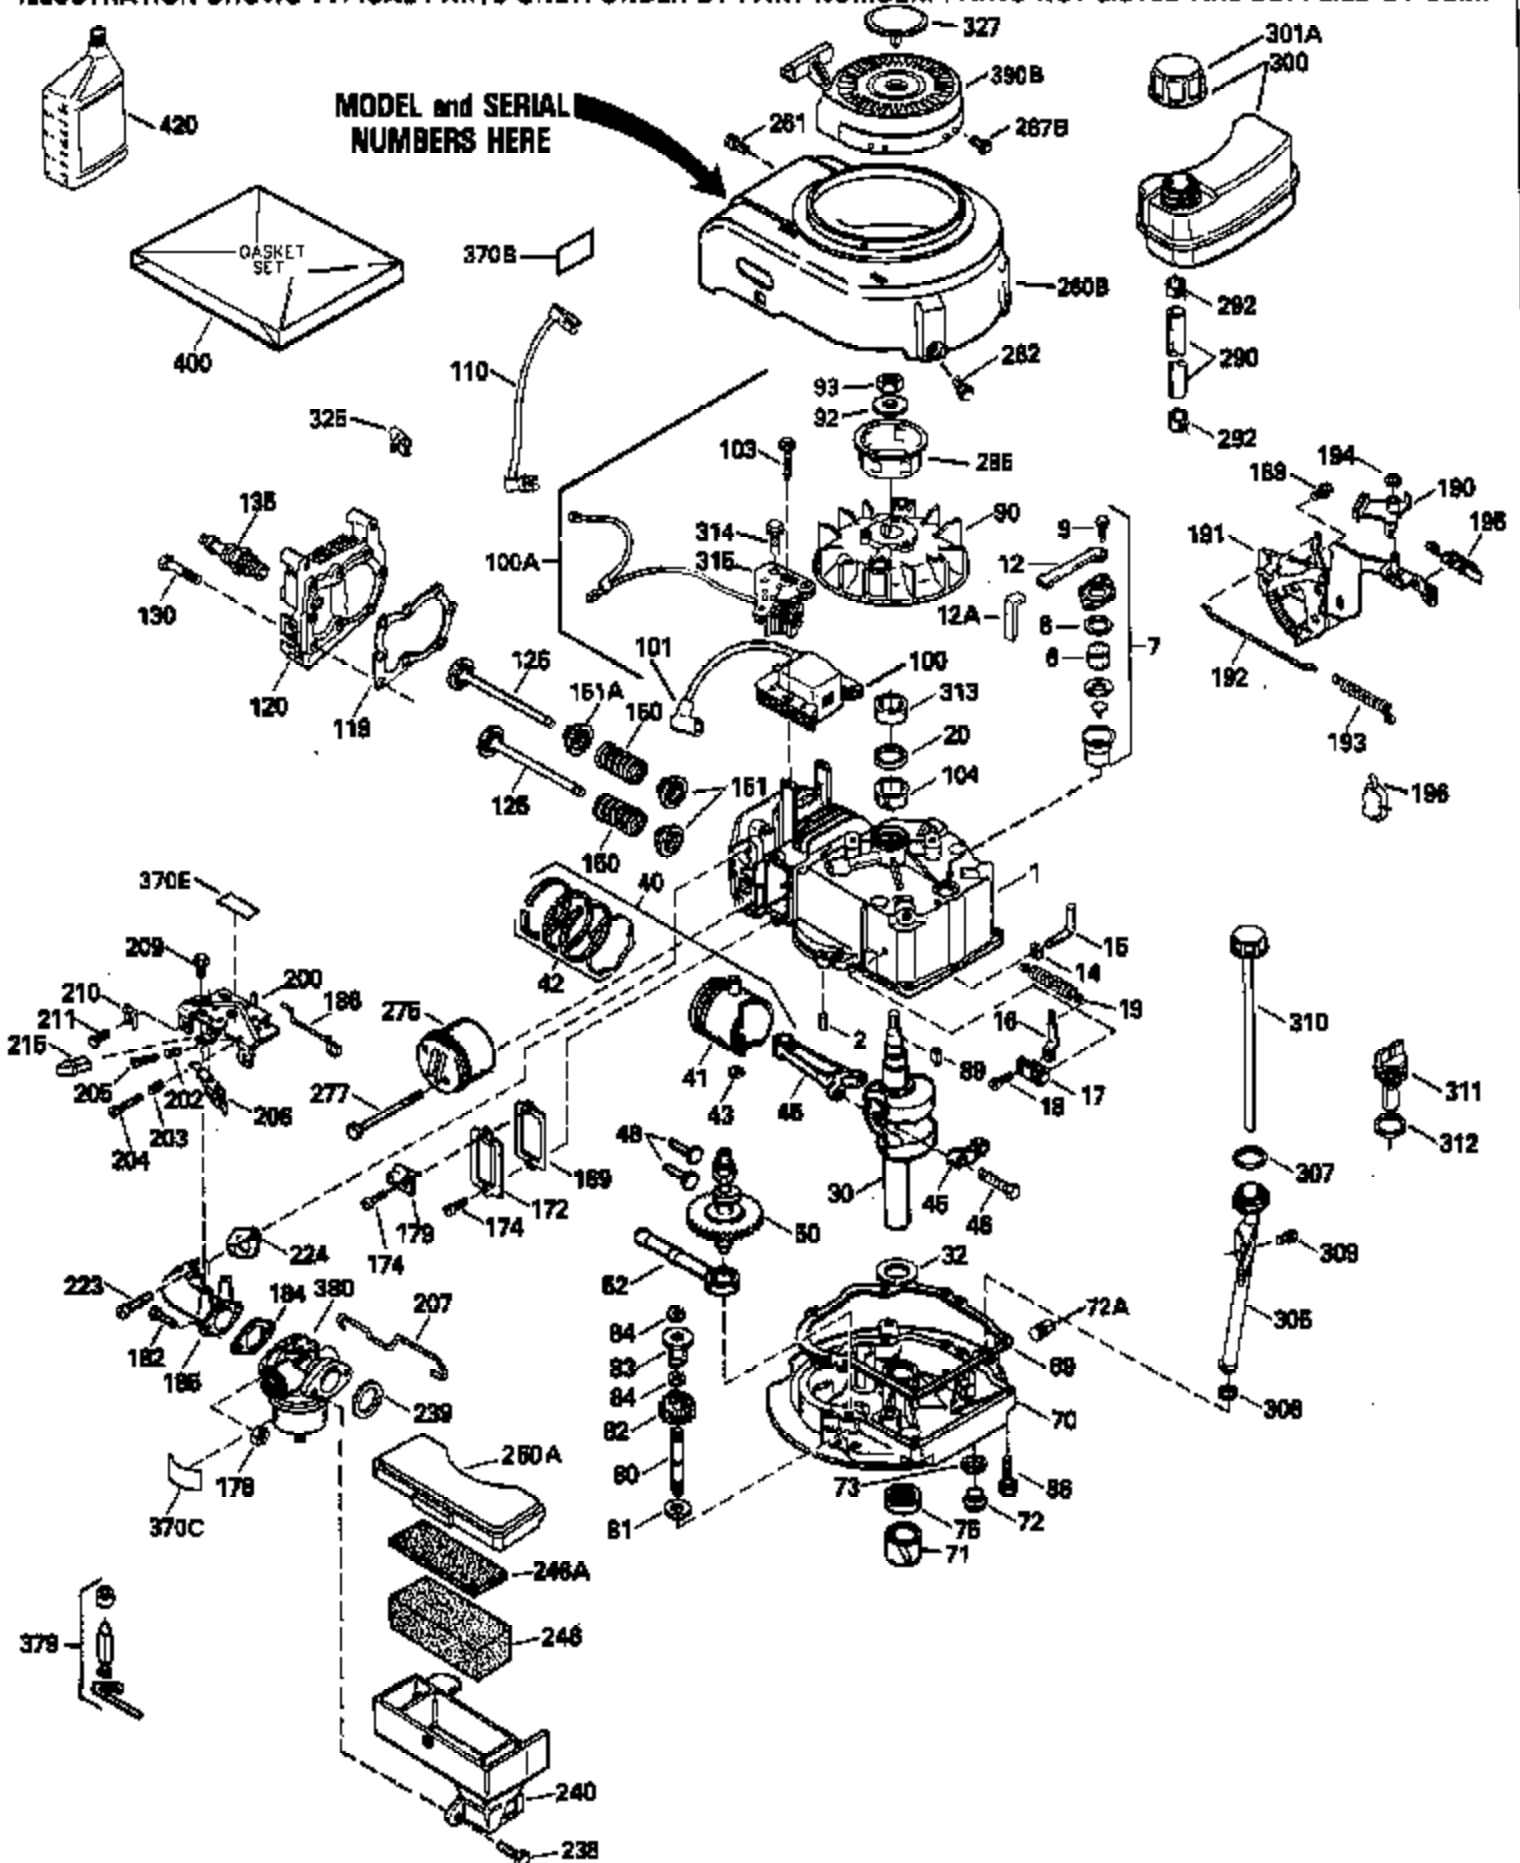

ILLUSTRATION SHOWS TYPICAL PARTS ONLY. ORDER BY PART NUMBER. PARTS NOT LISTED ARE SUPPLIED BY OEM.

Ref #	Part Number	Qty	Description
1	34975		Cylinder Ass'y. (Incl. 2, 8, 9 & 20) (2-1/2")
2	26727		Pin, Dowel
6	33734		Element, Breather
7	34214A		Breather Ass'y. (Incl. 6, 8, 9, 12 & 12A)
8	33735		* Gasket, Breather
9	30200		Screw, 10-24 x 9/16"
12	33886		Tube, Breather
14	28277		Washer
15	30589		Rod, Governor (Incl. 14)
16	31383A		Lever, Governor
17	31335		Clamp, Governor lever
18	650548		Screw, 8-32 x 5/16"
19	31361		Spring, Extension
20	32600		Seal, Oil
30	34460A		Crankshaft Ass'y.
40	34514		Piston, Pin & Ring Set (Std.) (2-1/2" Bore)
40	34515		Piston, Pin & Ring Set (.010" OS)
40	34516		Piston, Pin & Ring Set (.020" OS)
41	32538B		Piston & Pin Ass'y. (Incl. 43)(Std.)(2-1/2")
41	32548B		Piston & Pin Ass'y. (Incl. 43) (.010" OS)
41	32549B		Piston & Pin Ass'y. (Incl. 43) (.020" OS)
42	28986		Ring Set (Std.) (2-1/2" Bore)
42	28987		Ring Set (.010" OS)
42	28988		Ring Set (.020" OS)
43	20381		Ring, Piston pin retaining
45	30963B		Rod Assy., Connecting (Incl. 46)
46	32610A		Bolt, Connecting rod
48	27241		Lifter, Valve
50	33553		Camshaft (MCR)
52	29914		Oil Pump Assy.
69	35261		* Gasket, Mounting flange
70	35651B		Mounting Flange (Incl. 72, 72A, 73, 7 5 & 80)
72	30572		Plug, Oil drain (Incl. 73)
73	28833		* Drain Plug Gasket (Not req. W/plastic plug)
75	26208		Seal, Oil
80	30574		Shaft, Governor
81	30590A		Washer, Flat
82	30591		Gear Assy., Governor (Incl. 81)
83	30588A		Spool, Governor
84	29193		Ring, Retaining
86	650488		Screw, 1/4-20 x 1-1/4"
89	611004		Flywheel Key
90	611046A		Flywheel
92	650815		Washer, Belleville
93	650816		Nut, Flywheel
100	730207		Magneto-to-Solid State Conversion Kit (Includes solid state module, solid state flywheel key, and instructions.)(Use as required on external ignition engines only.)
100	34443A		Solid State Assy.
103	650814		Screw, Torx T-15, 10-24 x 1"
110	34961		Ground Wire
119	29953C		* Gasket, Cylinder head
120	34335		Head, Cylinder
125	29313C		Exhaust Valve (Std.) (Incl. 151)
125	29315C		Exhaust Valve (1/32" OS) (Incl. 151)
126	29314B		Intake Valve (Std.) (Incl. 151)
126	29315C		Intake Valve (1/32" OS) (Incl. 151)