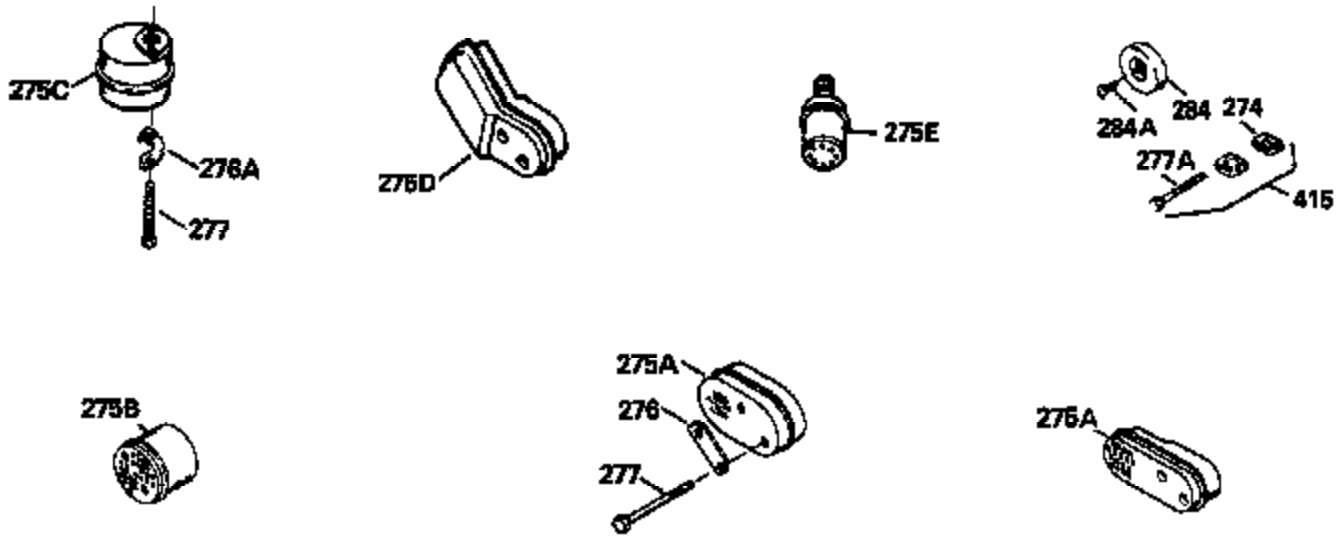

Ref #	Part Number	Qty	Description
420	730225		SAE 30, 4-Cycle Engine Oil (Quart)

ILLUSTRATION SHOWS TYPICAL PARTS ONLY. ORDER BY PART NUMBER. PARTS NOT LISTED ARE SUPPLIED BY OEM.

Ref #	Part Number	Qty	Description
118	730194		Rope Guide Kit (Use as required with 34476 fuel tank)
238	650806		Screw, 10-32 x 5/8"
246C	35705		Filter, Pre-Air (Optional)
260A	34859		Housing, Blower
262	650831		Screw, 1/4-20 x 15/32"
286	35009		Screen, Starter cup
287A	650735		Screw, 10-24 x 3/8" (Use as required)
287A			Pop Rivet, (3/16" Dia.)(Purchase locally)
301	33032		Fuel Cap
370A	34346		Decal, Instruction
370	550223		Decal, Name
390A	590420A		Rewind Starter (Refer to Division 5, Section C, page 25 or Fiche 8, Grid G-7 for breakdown)