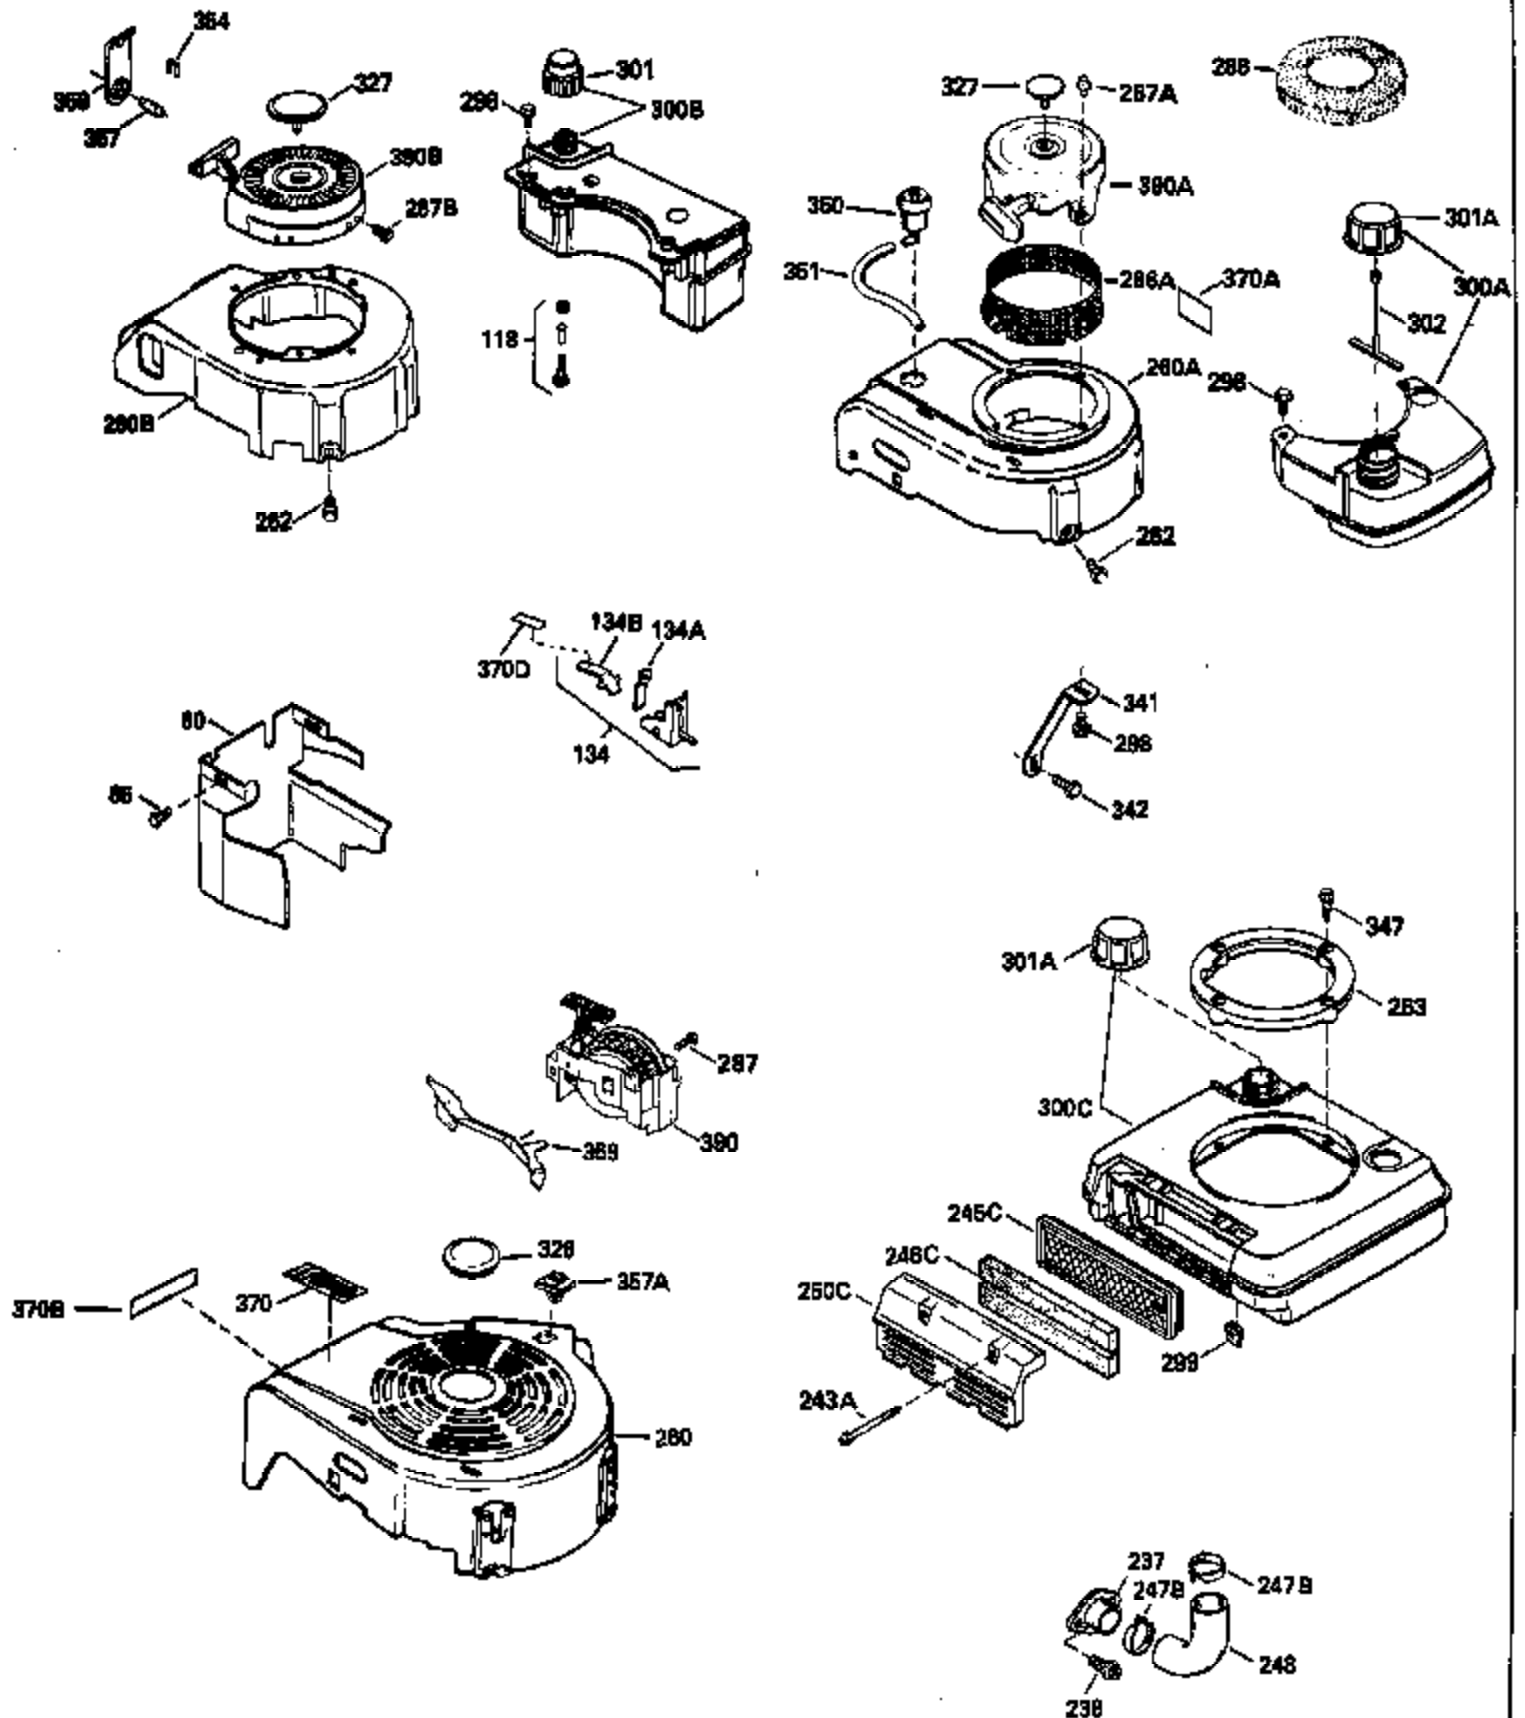

Ref #	Part Number	Qty	Description
420	730225		SAE 30, 4-Cycle Engine Oil (Quart)

ILLUSTRATION SHOWS TYPICAL PARTS ONLY. ORDER BY PART NUMBER. PARTS NOT LISTED ARE SUPPLIED BY OEM.

Ref #	Part Number	Qty	Description
118	730194		Rope Guide Kit (Use as required with 34476 fuel tank)
238	650806		Screw, 10-32 x 5/8"
246C	35705		Filter, Pre-Air (Optional)
260A	34859		Housing, Blower
262	650831		Screw, 1/4-20 x 15/32"
286	35009		Screen, Starter cup
287A	650735		Screw, 10-24 x 3/8" (Use as required)
287A			Pop Rivet, (3/16" Dia.)(Purchase locally)
301	33032		Fuel Cap
370A	34346		Decal, Instruction
370	550223		Decal, Name
390A	590420A		Rewind Starter (Refer to Division 5, Section C, page 25 or Fiche 8, Grid G-7 for breakdown)