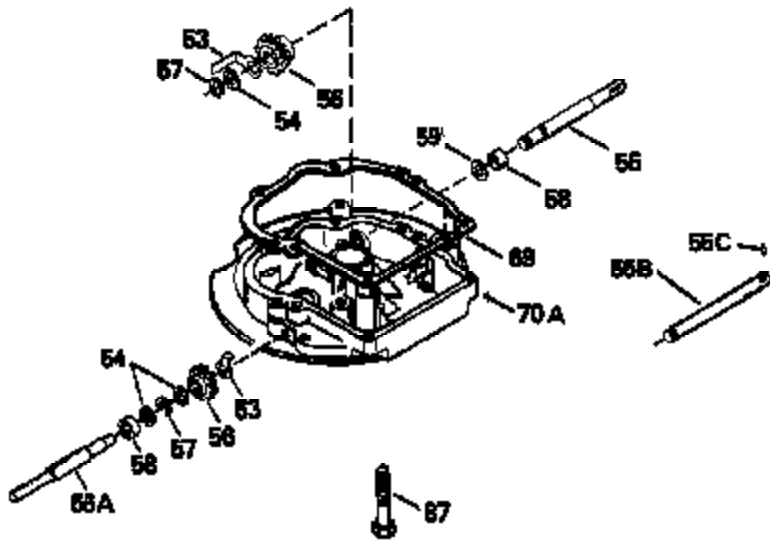

Ref #	Part Number	Qty	Description
420	730225		SAE 30, 4-Cycle Engine Oil (Quart)

ILLUSTRATION SHOWS TYPICAL PARTS ONLY. ORDER BY PART NUMBER. PARTS NOT LISTED ARE SUPPLIED BY OEM.

Ref #	Part Number	Qty	Description
118	730194		Rope Guide Kit (Use as required with 34476 fuel tank)
238	650806		Screw, 10-32 x 5/8"
246C	35705		Filter, Pre-Air (Optional)
260A	35476		Housing, Blower
262	650831		Screw, 1/4-20 x 15/32"
286A	35354		Screen, Starter cup (Stationary)
286	35009		Screen, Starter cup
287A	650735		Screw, 10-24 x 3/8" (Use as required)
287A			Pop Rivet, (3/16" Dia.)(Purchase locally)
301	33032		Fuel Cap
370A	34346		Decal, Instruction
370	550223		Decal, Name
390A	590420A		Rewind Starter (Refer to Division 5, Section C, page 25 or Fiche 8, Grid G-7 for breakdown)

Ref #	Part Number	Qty	Description
189	650839		Screw, 1/4-20 x 3/8"
190	35831		Lever, Brake
191	35041A		Bracket Assy., S.E. Brake (Incl. 195)
194	32309		Ring, Retaining
195	610973		Terminal Assy.
210	27793		Clip, Conduit
211	28942		Screw, 10-32 x 3/8"
274	26754A		* Gasket, Exhaust (Use as required)
277	650795		Screw, 1/4-20 x 2-1/4"
277A	30063		Screw, 1/4-20 x 1/2" (Use as required)
370F	34387		Decal, Instruction (Optional)
415	730162		Muffler Adap.Kit(Incl.274,277A)(Use a s req.)
430	730574		Debris Screen Kit (Incl. 370F,431-433)(Opt.)
431	35596		Screen, Debris (Optional)
432	35597		Bracket, Debris screen (Optional)
433	650910		Screw, 8-32 x 1/4" (Optional)

Ref #	Part Number	Qty	Description
19	31361		Spring, Extension
69	35261		* Gasket, Mounting flange
182	6201		Screw, 1/4-28 x 7/8"
185	31384A		Pipe, Intake (Incl. 224)
186	34337		Link, Governor spring
209	30200		Screw, 10-24 x 9/16"
223	650451		Screw, 1/4-20 x 1"
238	650806		Screw, 10-32 x 5/8"
246B	35435		Filter, Pre-Air (Use as required)