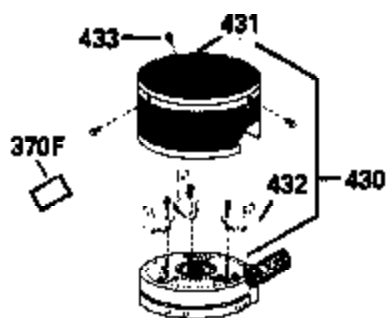

Ref #	Part Number	Qty	Description
420	730225		SAE 30, 4-Cycle Engine Oil (Quart)

ILLUSTRATION SHOWS TYPICAL PARTS ONLY. ORDER BY PART NUMBER. PARTS NOT LISTED ARE SUPPLIED BY OEM.

Ref #	Part Number	Qty	Description
118	730194		Rope Guide Kit (Use as required with 34476 fuel tank)
238	650806		Screw, 10-32 x 5/8"
246C	35705		Filter, Pre-Air (Optional)
260A	35476		Housing, Blower
262	650831		Screw, 1/4-20 x 15/32"
286A	35354		Screen, Starter cup (Stationary)
286	35009		Screen, Starter cup
287A	650735		Screw, 10-24 x 3/8" (Use as required)
287A			Pop Rivet, (3/16" Dia.)(Purchase locally)
301	33032		Fuel Cap
370A	34346		Decal, Instruction
370	550223		Decal, Name
390A	590420A		Rewind Starter (Refer to Division 5, Section C, page 25 or Fiche 8, Grid G-7 for breakdown)