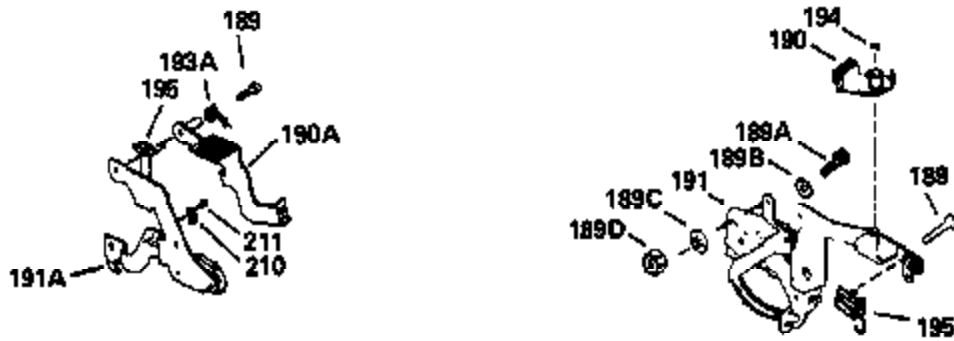

Ref #	Part Number	Qty	Description
420	730225		SAE 30, 4-Cycle Engine Oil (Quart)

ILLUSTRATION SHOWS TYPICAL PARTS ONLY. ORDER BY PART NUMBER. PARTS NOT LISTED ARE SUPPLIED BY OEM.

Ref #	Part Number	Qty	Description
118	730194		Rope Guide Kit (Use as required with 34476 fuel tank)
238	650806		Screw, 10-32 x 5/8"
246C	35705		Filter, Pre-Air (Optional)
260A	35476		Housing, Blower
262	650831		Screw, 1/4-20 x 15/32"
286A	35354		Screen, Starter cup (Stationary)
286	35009		Screen, Starter cup
287A	650735		Screw, 10-24 x 3/8" (Use as required)
287A			Pop Rivet, (3/16" Dia.)(Purchase locally)
301	33032		Fuel Cap
370A	34346		Decal, Instruction
370	550223		Decal, Name
390A	590420A		Rewind Starter (Refer to Division 5, Section C, page 25 or Fiche 8, Grid G-7 for breakdown)