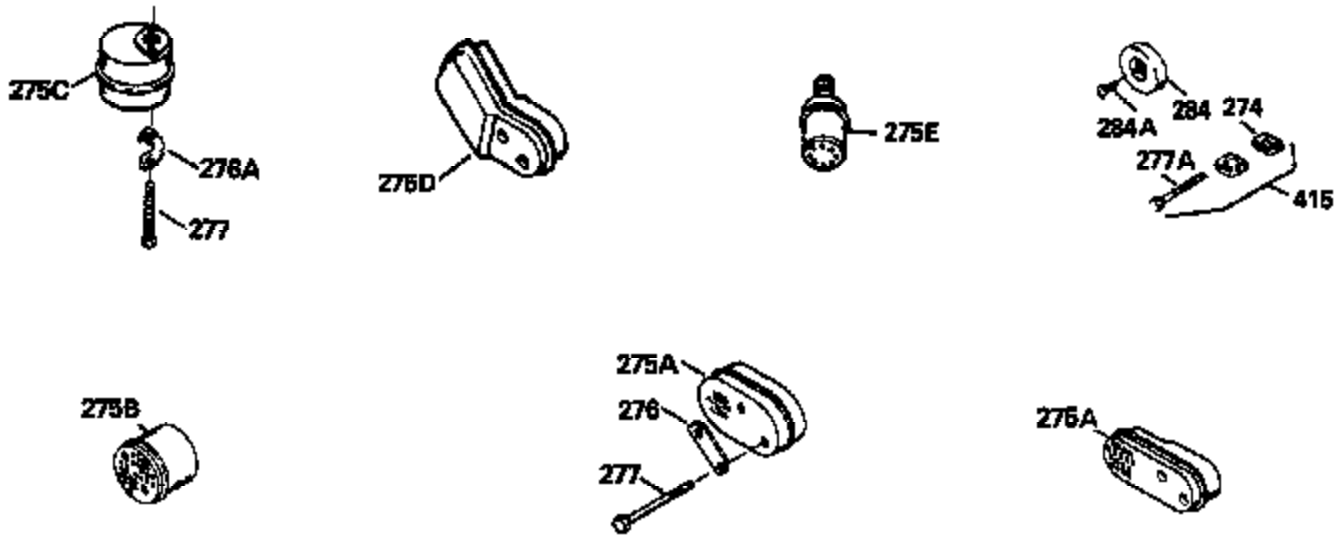

Ref #	Part Number	Qty	Description
420	730225		SAE 30, 4-Cycle Engine Oil (Quart)

ILLUSTRATION SHOWS TYPICAL PARTS ONLY. ORDER BY PART NUMBER. PARTS NOT LISTED ARE SUPPLIED BY OEM.

Ref #	Part Number	Qty	Description
118	730194		Rope Guide Kit (Use as required with 34476 fuel tank)
238	650806		Screw, 10-32 x 5/8"
246C	35705		Filter, Pre-Air (Optional)
260A	35476		Housing, Blower
262	650831		Screw, 1/4-20 x 15/32"
286A	35354		Screen, Starter cup (Stationary)
286	35009		Screen, Starter cup
287A	650735		Screw, 10-24 x 3/8" (Use as required)
287A			Pop Rivet, (3/16" Dia.)(Purchase locally)
301	33032		Fuel Cap
370A	34346		Decal, Instruction
370	550223		Decal, Name
390A	590420A		Rewind Starter (Refer to Division 5, Section C, page 25 or Fiche 8, Grid G-7 for breakdown)