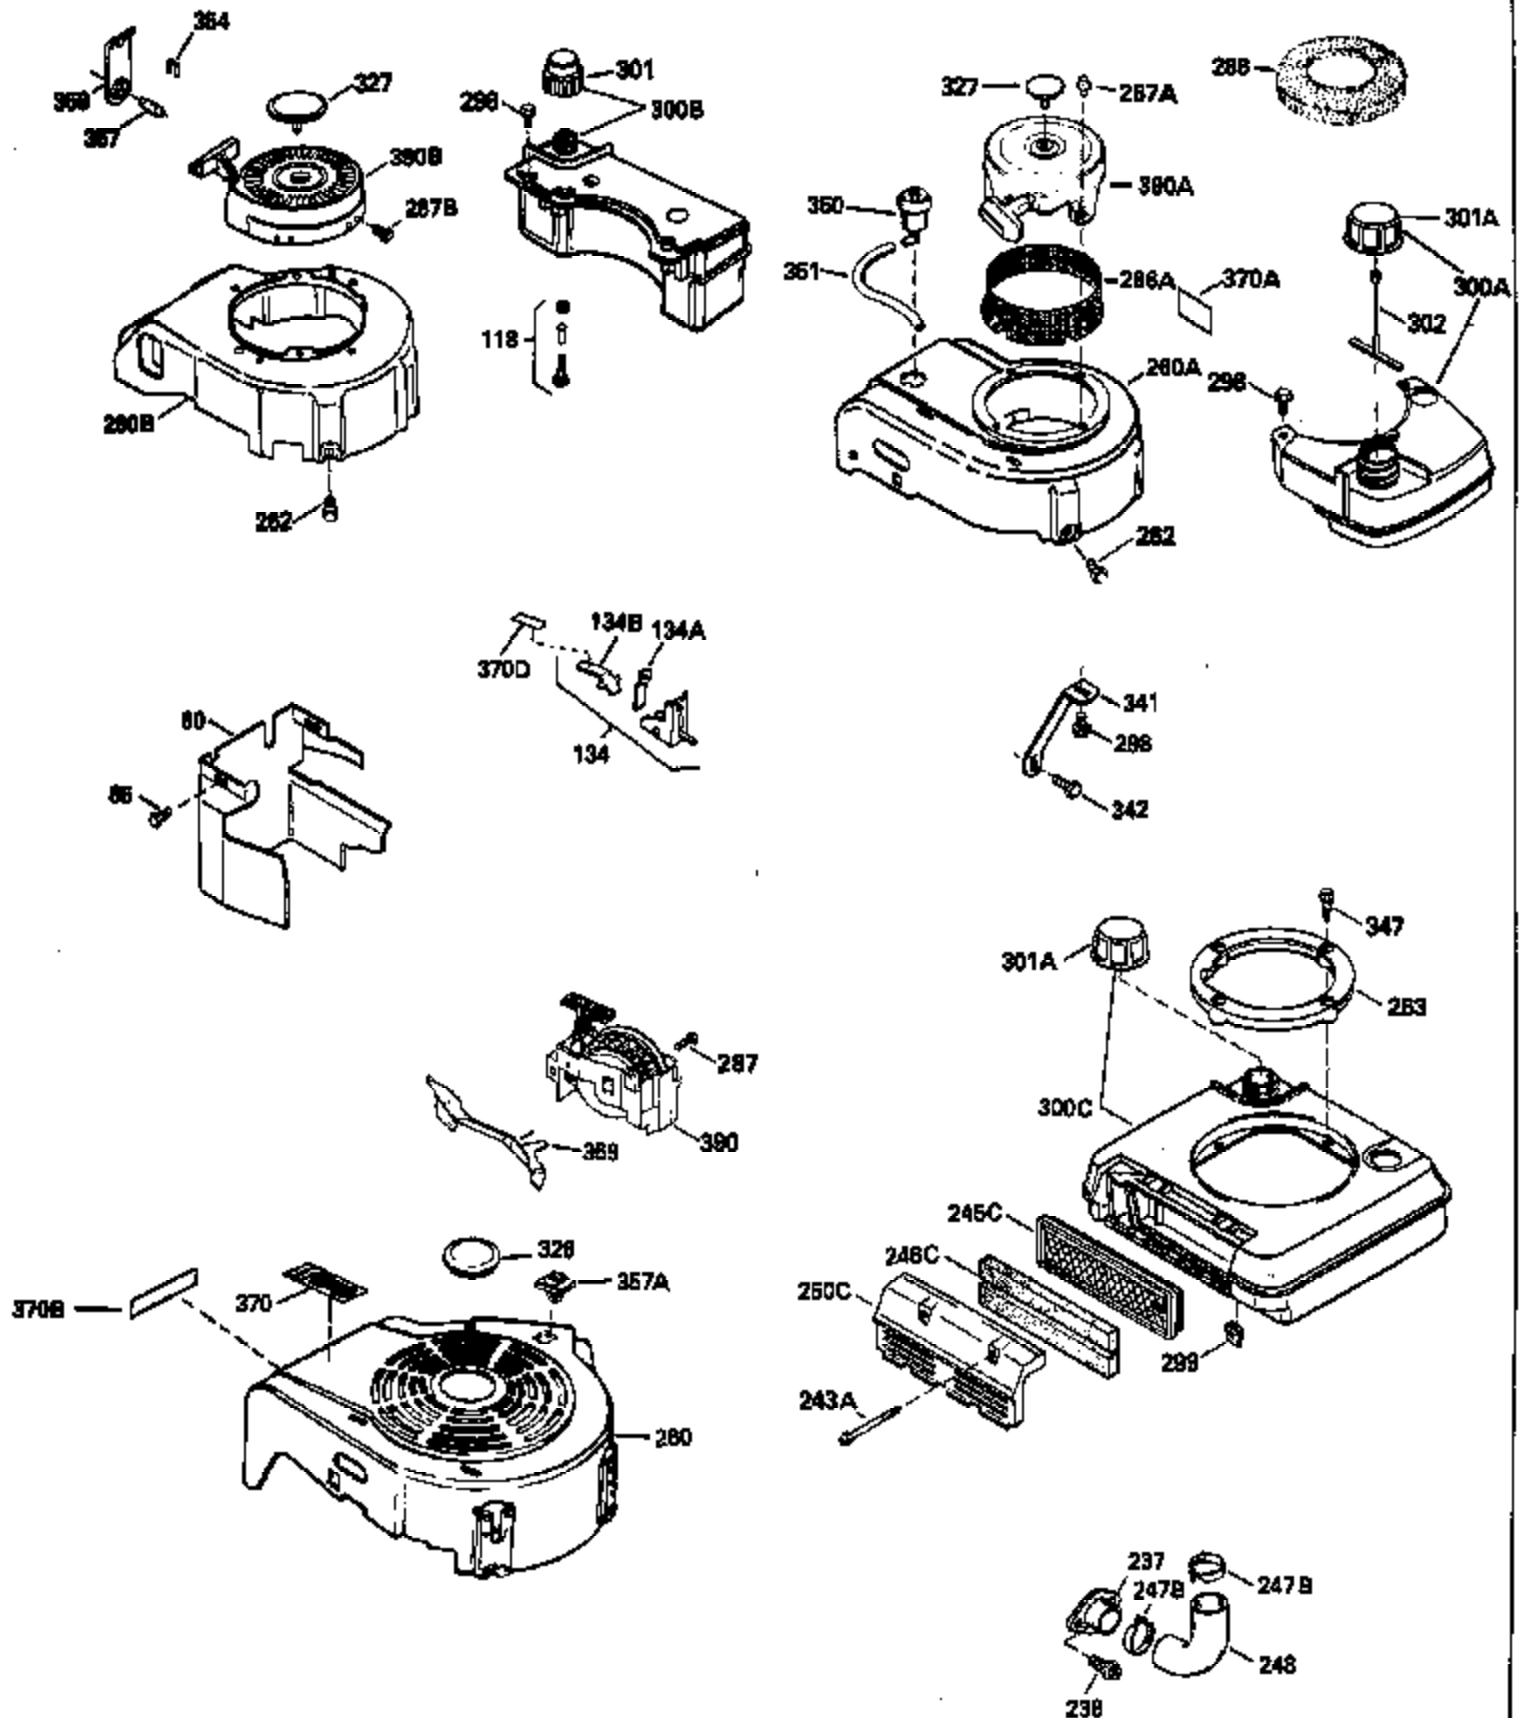

Ref #	Part Number	Qty	Description
420	730225		SAE 30, 4-Cycle Engine Oil (Quart)

ILLUSTRATION SHOWS TYPICAL PARTS ONLY. ORDER BY PART NUMBER. PARTS NOT LISTED ARE SUPPLIED BY OEM.

Ref #	Part Number	Qty	Description
118	730194		Rope Guide Kit (Use as required with 34476 fuel tank)
238	650806		Screw, 10-32 x 5/8"
246C	35705		Filter, Pre-Air (Optional)
260A	35476		Housing, Blower
262	650831		Screw, 1/4-20 x 15/32"
286A	35354		Screen, Starter cup (Stationary)
286	35009		Screen, Starter cup
287A	650735		Screw, 10-24 x 3/8" (Use as required)
287A			Pop Rivet, (3/16" Dia.)(Purchase locally)
301	33032		Fuel Cap
370A	34346		Decal, Instruction
370	550223		Decal, Name
390A	590420A		Rewind Starter (Refer to Division 5, Section C, page 25 or Fiche 8, Grid G-7 for breakdown)