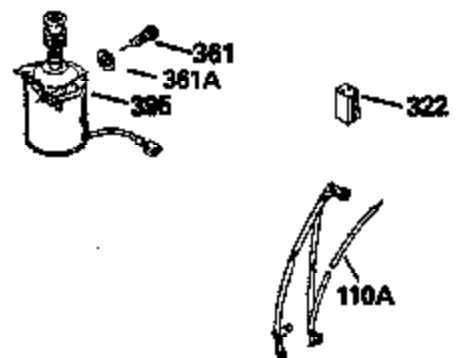

Ref #	Part Number	Qty	Description
420	730225		SAE 30, 4-Cycle Engine Oil (Quart)

ILLUSTRATION SHOWS TYPICAL PARTS ONLY. ORDER BY PART NUMBER. PARTS NOT LISTED ARE SUPPLIED BY OEM.

Ref #	Part Number	Qty	Description
118	730194		Rope Guide Kit (Use as required with 34476 fuel tank)
238	650806		Screw, 10-32 x 5/8"
246C	35705		Filter, Pre-Air (Optional)
260A	35476		Housing, Blower
262	650831		Screw, 1/4-20 x 15/32"
286A	35354		Screen, Starter cup (Stationary)
286	35009		Screen, Starter cup
287A	650735		Screw, 10-24 x 3/8" (Use as required)
287A			Pop Rivet, (3/16" Dia.)(Purchase locally)
301	33032		Fuel Cap
370A	34346		Decal, Instruction
370	550223		Decal, Name
390A	590420A		Rewind Starter (Refer to Division 5, Section C, page 25 or Fiche 8, Grid G-7 for breakdown)