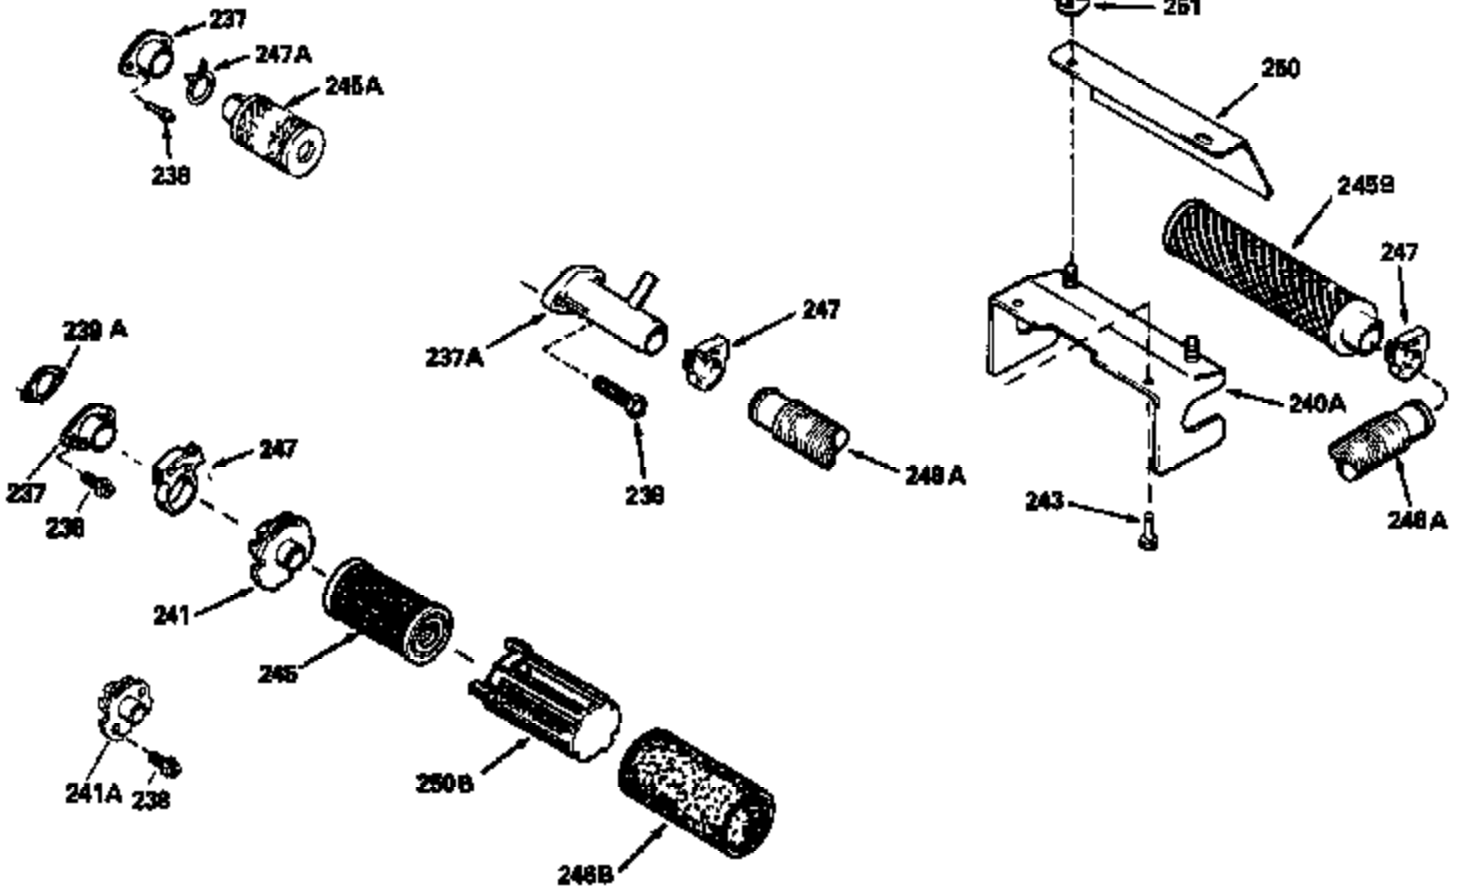

Ref #	Part Number	Qty	Description
420	730225		SAE 30, 4-Cycle Engine Oil (Quart)

ILLUSTRATION SHOWS TYPICAL PARTS ONLY. ORDER BY PART NUMBER. PARTS NOT LISTED ARE SUPPLIED BY OEM.

Ref #	Part Number	Qty	Description
118	730194		Rope Guide Kit (Use as required with 34476 fuel tank)
238	650806		Screw, 10-32 x 5/8"
246C	35705		Filter, Pre-Air (Optional)
260A	35476		Housing, Blower
262	650831		Screw, 1/4-20 x 15/32"
286A	35354		Screen, Starter cup (Stationary)
286	35009		Screen, Starter cup
287A	650735		Screw, 10-24 x 3/8" (Use as required)
287A			Pop Rivet, (3/16" Dia.)(Purchase locally)
301	33032		Fuel Cap
370A	34346		Decal, Instruction
370	550223		Decal, Name
390A	590420A		Rewind Starter (Refer to Division 5, Section C, page 25 or Fiche 8, Grid G-7 for breakdown)

Ref #	Part Number	Qty	Description
189	650839		Screw, 1/4-20 x 3/8"
190	35831		Lever, Brake
191	35041A		Bracket Assy., S.E. Brake (Incl. 195)
194	32309		Ring, Retaining
195	610973		Terminal Assy.
210	27793		Clip, Conduit
211	28942		Screw, 10-32 x 3/8"
274	26754A		* Gasket, Exhaust (Use as required)
277	650795		Screw, 1/4-20 x 2-1/4"
277A	30063		Screw, 1/4-20 x 1/2" (Use as required)
370F	34387		Decal, Instruction (Optional)
415	730162		Muffler Adap.Kit(Incl.274,277A)(Use a s req.)
430	730574		Debris Screen Kit (Incl. 370F,431-433)(Opt.)
431	35596		Screen, Debris (Optional)
432	35597		Bracket, Debris screen (Optional)
433	650910		Screw, 8-32 x 1/4" (Optional)

Ref #	Part Number	Qty	Description
19	31361		Spring, Extension
69	35261		* Gasket, Mounting flange
182	6201		Screw, 1/4-28 x 7/8"
185	31384A		Pipe, Intake (Incl. 224)
186	34337		Link, Governor spring
209	30200		Screw, 10-24 x 9/16"
223	650451		Screw, 1/4-20 x 1"
238	650806		Screw, 10-32 x 5/8"
246B	35435		Filter, Pre-Air (Use as required)