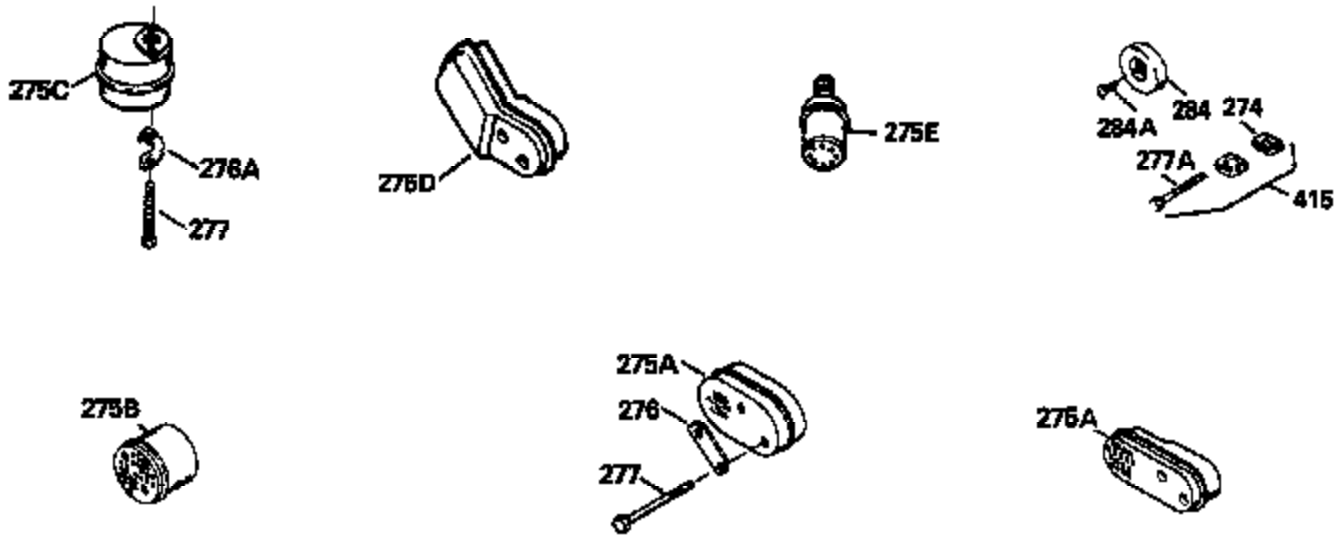

Ref #	Part Number	Qty	Description
189	650839		Screw, 1/4-20 x 3/8"
190	35831		Lever, Brake
191	35041A		Bracket Assy., S.E. Brake (Incl. 195)
194	32309		Ring, Retaining
195	610973		Terminal Assy.
210	27793		Clip, Conduit
211	28942		Screw, 10-32 x 3/8"
274	26754A		* Gasket, Exhaust (Use as required)
277	650795		Screw, 1/4-20 x 2-1/4"
277A	30063		Screw, 1/4-20 x 1/2" (Use as required)
370F	34387		Decal, Instruction (Optional)
415	730162		Muffler Adap.Kit(Incl.274,277A)(Use a s req.)
430	730574		Debris Screen Kit (Incl. 370F,431-433)(Opt.)
431	35596		Screen, Debris (Optional)
432	35597		Bracket, Debris screen (Optional)
433	650910		Screw, 8-32 x 1/4" (Optional)