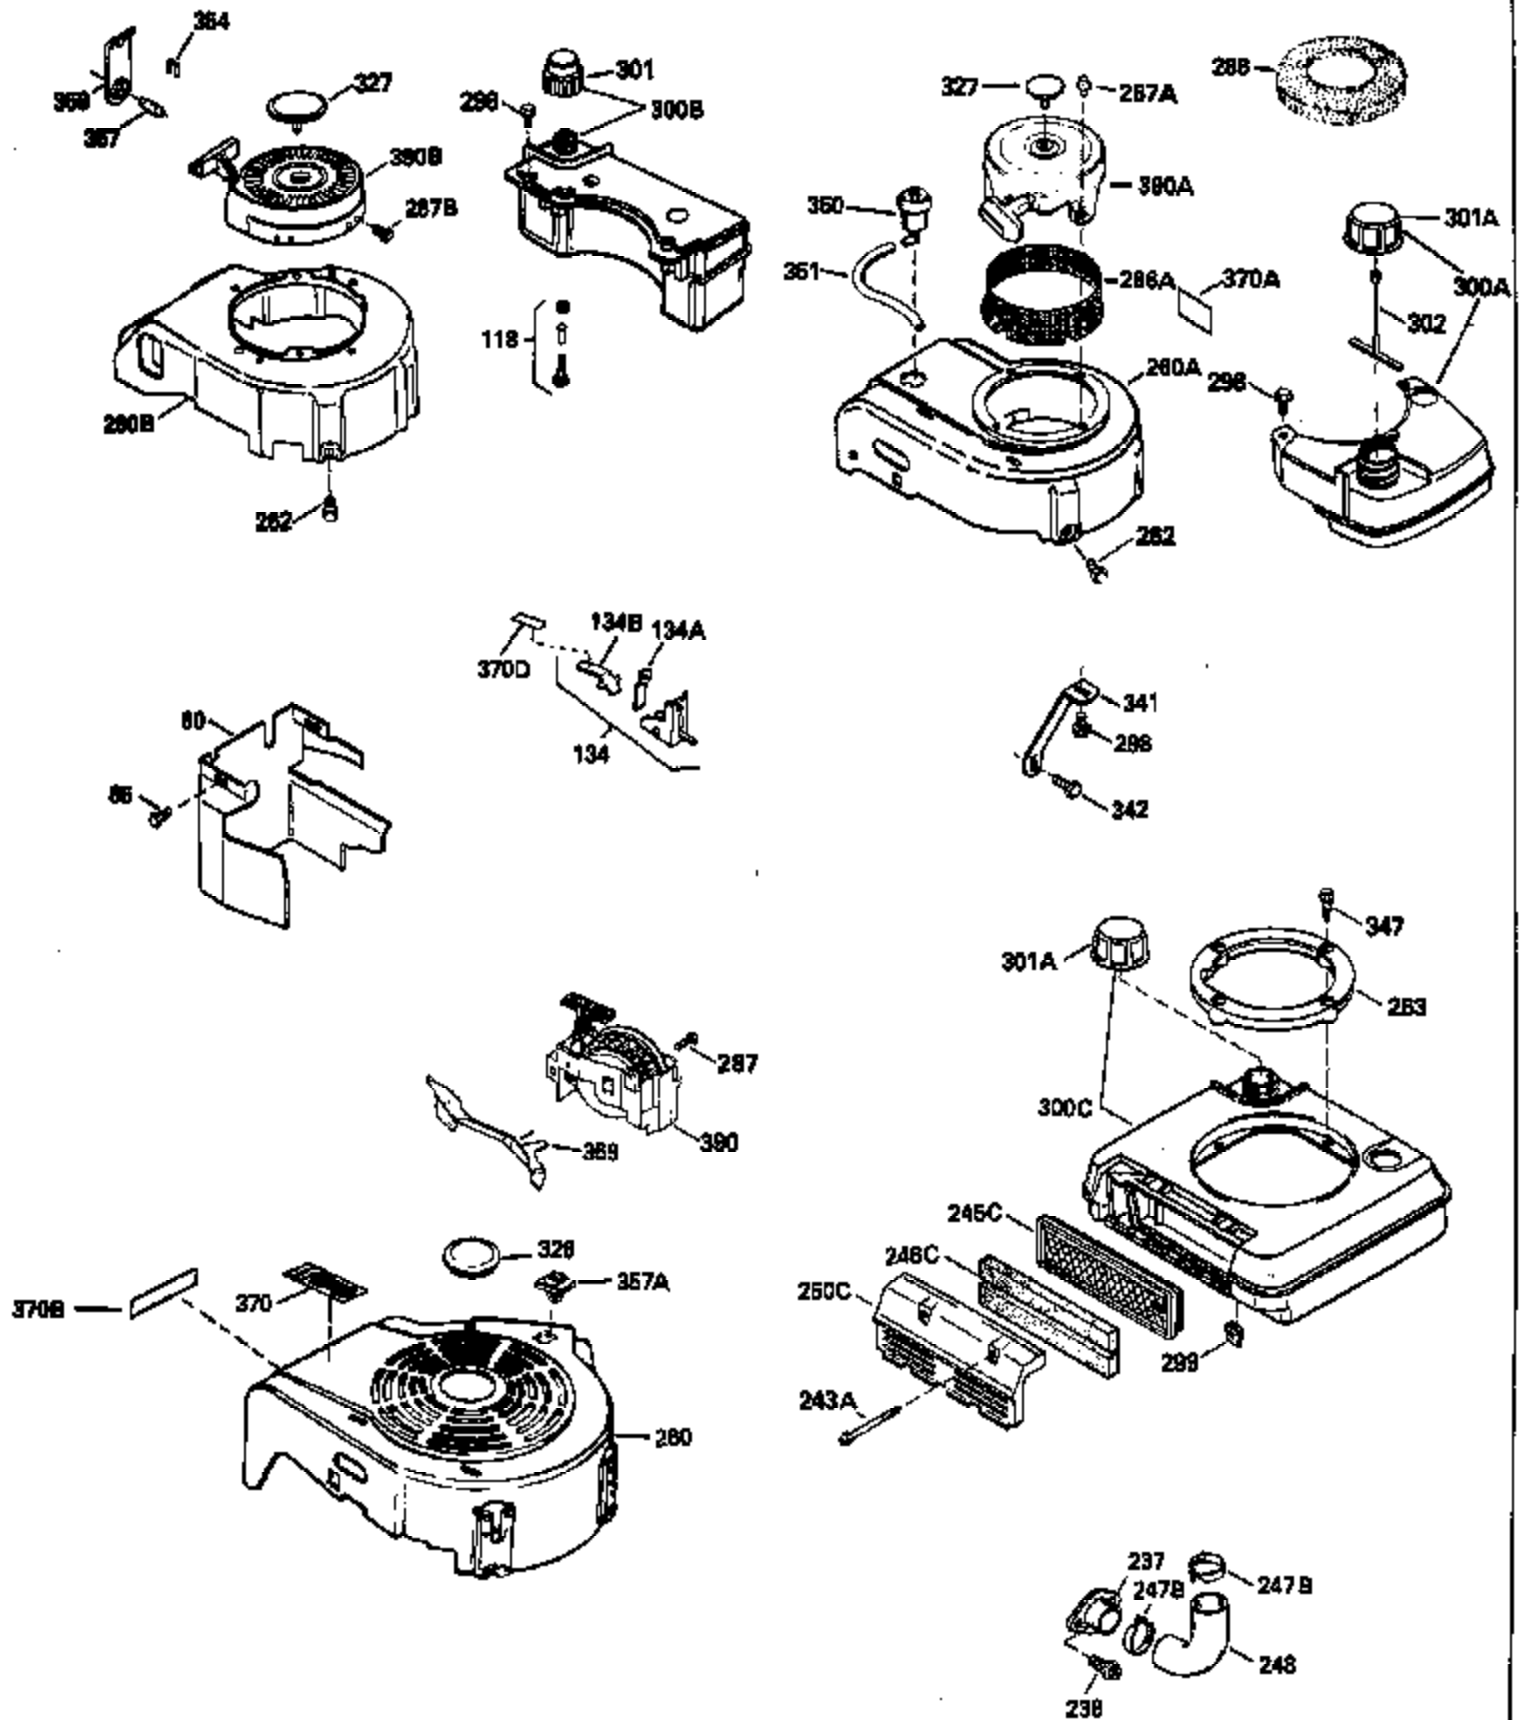

ILLUSTRATION SHOWS TYPICAL PARTS ONLY. ORDER BY PART NUMBER. PARTS NOT LISTED ARE SUPPLIED BY OEM.

Ref #	Part Number	Qty	Description
118	730194		Rope Guide Kit (Use as required with 34476 fuel tank)
238	650806		Screw, 10-32 x 5/8"
246C	35705		Filter, Pre-Air (Optional)
260A	35491		Housing, Blower
262	650831		Screw, 1/4-20 x 15/32"
286	35009		Screen, Starter cup
287A	650735		Screw, 10-24 x 3/8" (Use as required)
287A			Pop Rivet, (3/16" Dia.)(Purchase locally)
287B	650884		Screw, 8-32 x 1/2"
301	33032		Fuel Cap
327	35932		Plug, Starter
370	550223		Decal, Name
370A	34346		Decal, Instruction
390B	590621		Rewind Starter (Refer to Division 5, Section C, page 34 or Fiche 8, Grid G-9 for breakdown)