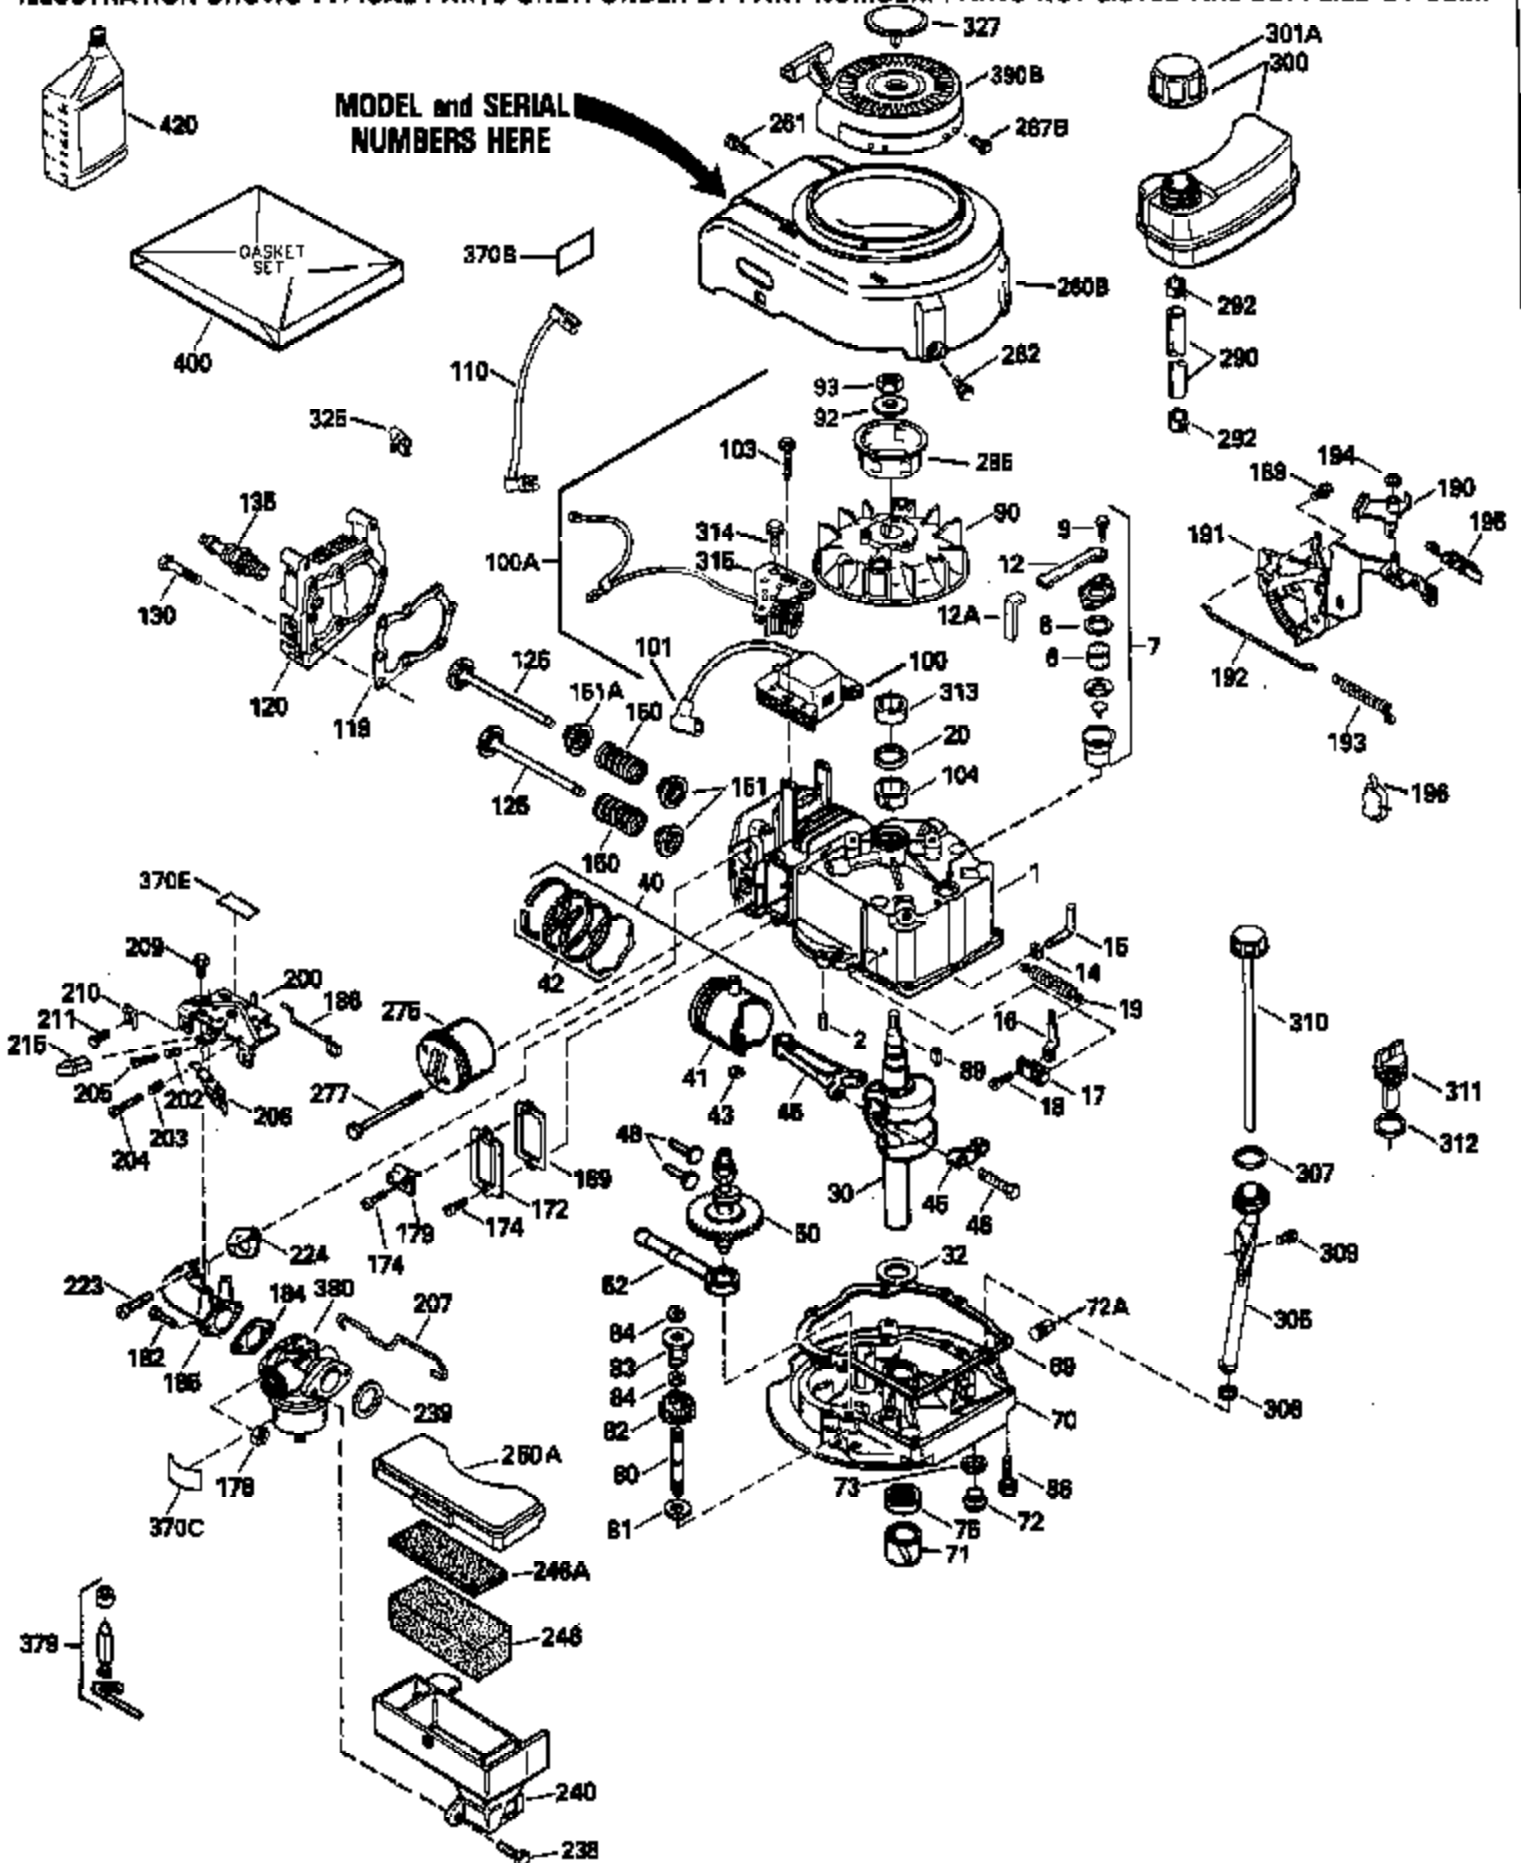

ILLUSTRATION SHOWS TYPICAL PARTS ONLY. ORDER BY PART NUMBER. PARTS NOT LISTED ARE SUPPLIED BY OEM.

Ref #	Part Number	Qty	Description
1	34975		Cylinder Ass'y. (Incl. 2, 8, 9 & 20) (2-1/2")
2	26727		Pin, Dowel
6	33734		Element, Breather
7	34214A		Breather Ass'y. (Incl. 6, 8, 9, 12 & 12A)
8	33735		* Gasket, Breather
9	30200		Screw, 10-24 x 9/16"
12	33886		Tube, Breather
14	28277		Washer
15	30589		Rod, Governor (Incl. 14)
16	31383A		Lever, Governor
17	31335		Clamp, Governor lever
18	650548		Screw, 8-32 x 5/16"
19	31361		Spring, Extension
20	32600		Seal, Oil
30	34463		Crankshaft Ass'y.
40	34514		Piston, Pin & Ring Set (Std.) (2-1/2" Bore)
40	34515		Piston, Pin & Ring Set (.010" OS)
40	34516		Piston, Pin & Ring Set (.020" OS)
41	32538B		Piston & Pin Ass'y. (Incl. 43)(Std.)(2-1/2")
41	32548B		Piston & Pin Ass'y. (Incl. 43) (.010" OS)
41	32549B		Piston & Pin Ass'y. (Incl. 43) (.020" OS)
42	28986		Ring Set (Std.) (2-1/2" Bore)
42	28987		Ring Set (.010" OS)
42	28988		Ring Set (.020" OS)
43	20381		Ring, Piston pin retaining
45	30963B		Rod Assy., Connecting (Incl. 46)
46	32610A		Bolt, Connecting rod
48	27241		Lifter, Valve
50	33553		Camshaft (MCR)
52	29914		Oil Pump Assy.
69	35261		* Gasket, Mounting flange
70	30571A		Flange Ass'y. (Incl. 72, 73, 75, 80 & 311)
72	30572		Plug, Oil drain (Incl. 73)
73	28833		* Drain Plug Gasket (Not req. W/plastic plug)
75	26208		Seal, Oil
80	30574		Shaft, Governor
81	30590A		Washer, Flat
82	30591		Gear Assy., Governor (Incl. 81)
83	30588A		Spool, Governor
84	29193		Ring, Retaining
86	650488		Screw, 1/4-20 x 1-1/4"
89	611004		Flywheel Key
90	611112		Flywheel
92	650815		Washer, Belleville
93	650816		Nut, Flywheel
100	730207		Magneto-to-Solid State Conversion Kit (Includes solid state module, solid state flywheel key, and instructions.)(Use as required on external ignition engines only.)
100	34443A		Solid State Assy.
103	650814		Screw, Torx T-15, 10-24 x 1"
110	34961		Ground Wire
119	29953C		* Gasket, Cylinder head
120	34335		Head, Cylinder
125	29313C		Exhaust Valve (Std.) (Incl. 151)
125	29315C		Exhaust Valve (1/32" OS) (Incl. 151)
126	29314B		Intake Valve (Std.) (Incl. 151)
126	29315C		Intake Valve (1/32" OS) (Incl. 151)