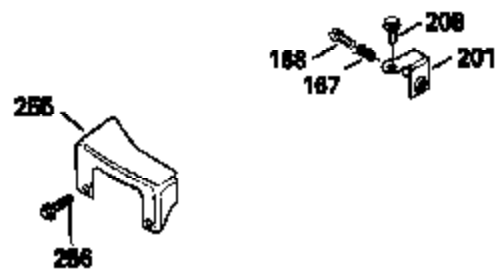

Ref #	Part Number	Qty	Description
19	31361		Spring, Extension
69	35261		* Gasket, Mounting flange
182	6201		Screw, 1/4-28 x 7/8"
185	31384A		Pipe, Intake (Incl. 224)
186	32653		Link, Governor spring
216	33086		Lever, Speed adjusting
223	650451		Screw, 1/4-20 x 1"
238	650806		Screw, 10-32 x 5/8"
246B	35435		Filter, Pre-Air (Use as required)