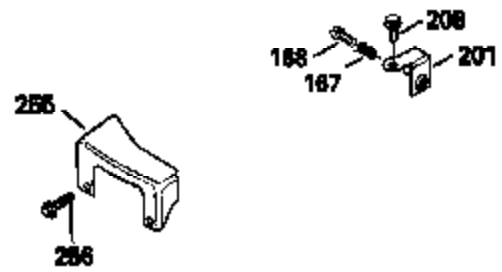

Ref #	Part Number	Qty	Description
19	31361		Spring, Extension
69	35261		* Gasket, Mounting flange
182	6201		Screw, 1/4-28 x 7/8"
185	31384A		Pipe, Intake (Incl. 224)
186	34337		Link, Governor spring
209	30200		Screw, 10-24 x 9/16"
223	650451		Screw, 1/4-20 x 1"
238	650806		Screw, 10-32 x 5/8"
246B	35435		Filter, Pre-Air (Use as required)