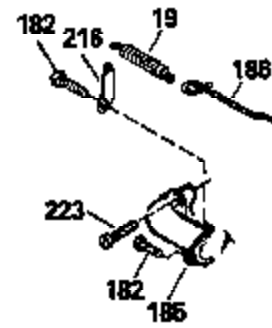

Ref #	Part Number	Qty	Description
19	31361		Spring, Extension
69	35261		* Gasket, Mounting flange
182	6201		Screw, 1/4-28 x 7/8"
185	31384A		Pipe, Intake (Incl. 224)
186	34337		Link, Governor spring
209	30200		Screw, 10-24 x 9/16"
223	650451		Screw, 1/4-20 x 1"
238	650806		Screw, 10-32 x 5/8"
246B	35435		Filter, Pre-Air (Use as required)