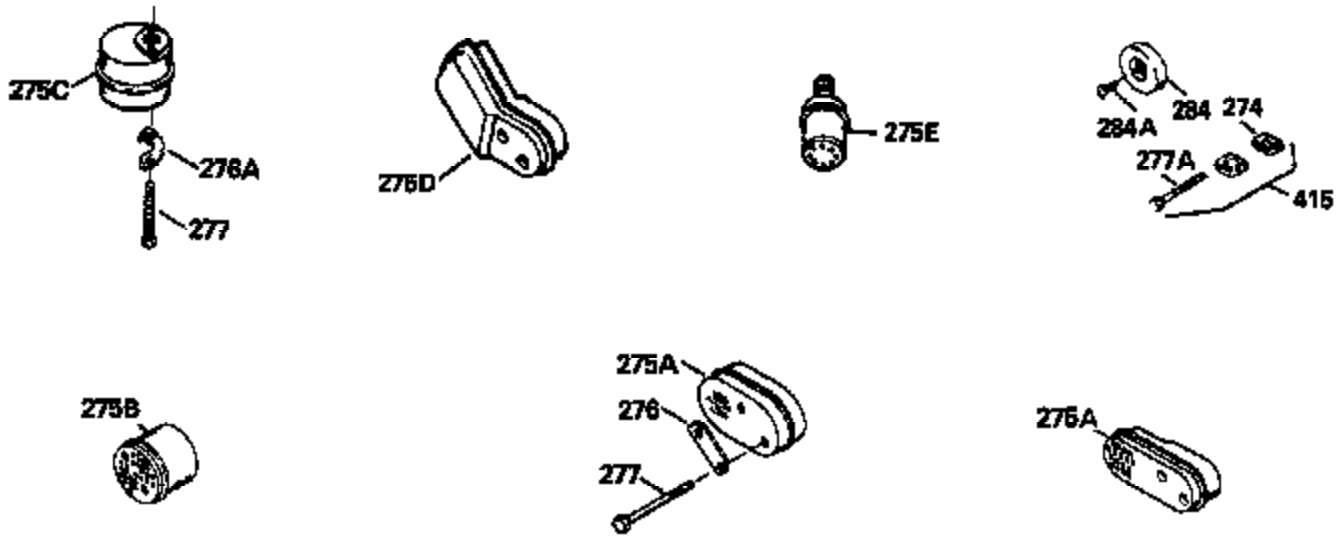

Ref #	Part Number	Qty	Description
189	650839		Screw, 1/4-20 x 3/8"
190	35831		Lever, Brake
191	35015B		Bracket Assy., S.E. Brake (Incl. 195)
194	32309		Ring, Retaining
195	610973		Terminal Assy.
210	27793		Clip, Conduit
211	28942		Screw, 10-32 x 3/8"
274	26754A		* Gasket, Exhaust (Use as required)
277	650795		Screw, 1/4-20 x 2-1/4"
277A	30063		Screw, 1/4-20 x 1/2" (Use as required)
370F	34387		Decal, Instruction (Optional)
415	730162		Muffler Adap.Kit(Incl.274,277A)(Use a s req.)
430	730574		Debris Screen Kit (Incl. 370F,431-433)(Opt.)
431	35596		Screen, Debris (Optional)
432	35597		Bracket, Debris screen (Optional)
433	650910		Screw, 8-32 x 1/4" (Optional)