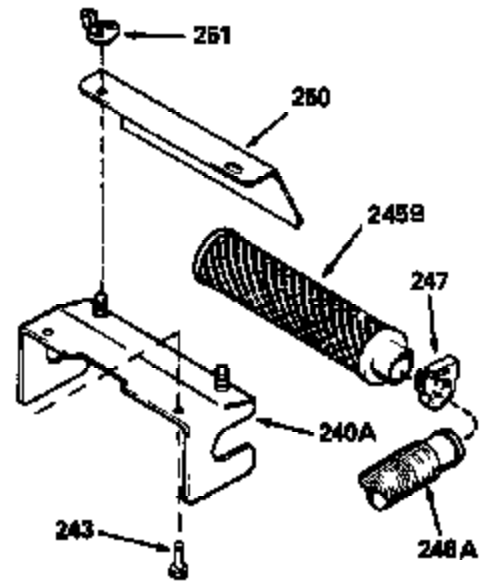

Ref #	Part Number	Qty	Description
19	31361		Spring, Extension
53	31745		Tang, Washer
54	31747		Washer, Flat
55A	35218		Shaft, P.T.O.
56	33401		Right Hand Worm Gear
57	33537		Ring, Retaining
58	31744		Seal, Oil
69	35261		* Gasket, Mounting flange
70A	33535B		Flange Ass'y. (Incl.58, 72, 72A, 73, 75 & 80)
87	650492		Screw, 1/4-20 x 2-1/4"
182	6201		Screw, 1/4-28 x 7/8"
185	31384A		Pipe, Intake (Incl. 224)
186	34337		Link, Governor spring
209	30200		Screw, 10-24 x 9/16"
223	650451		Screw, 1/4-20 x 1"
238	650806		Screw, 10-32 x 5/8"
246B	35435		Filter, Pre-Air (Use as required)