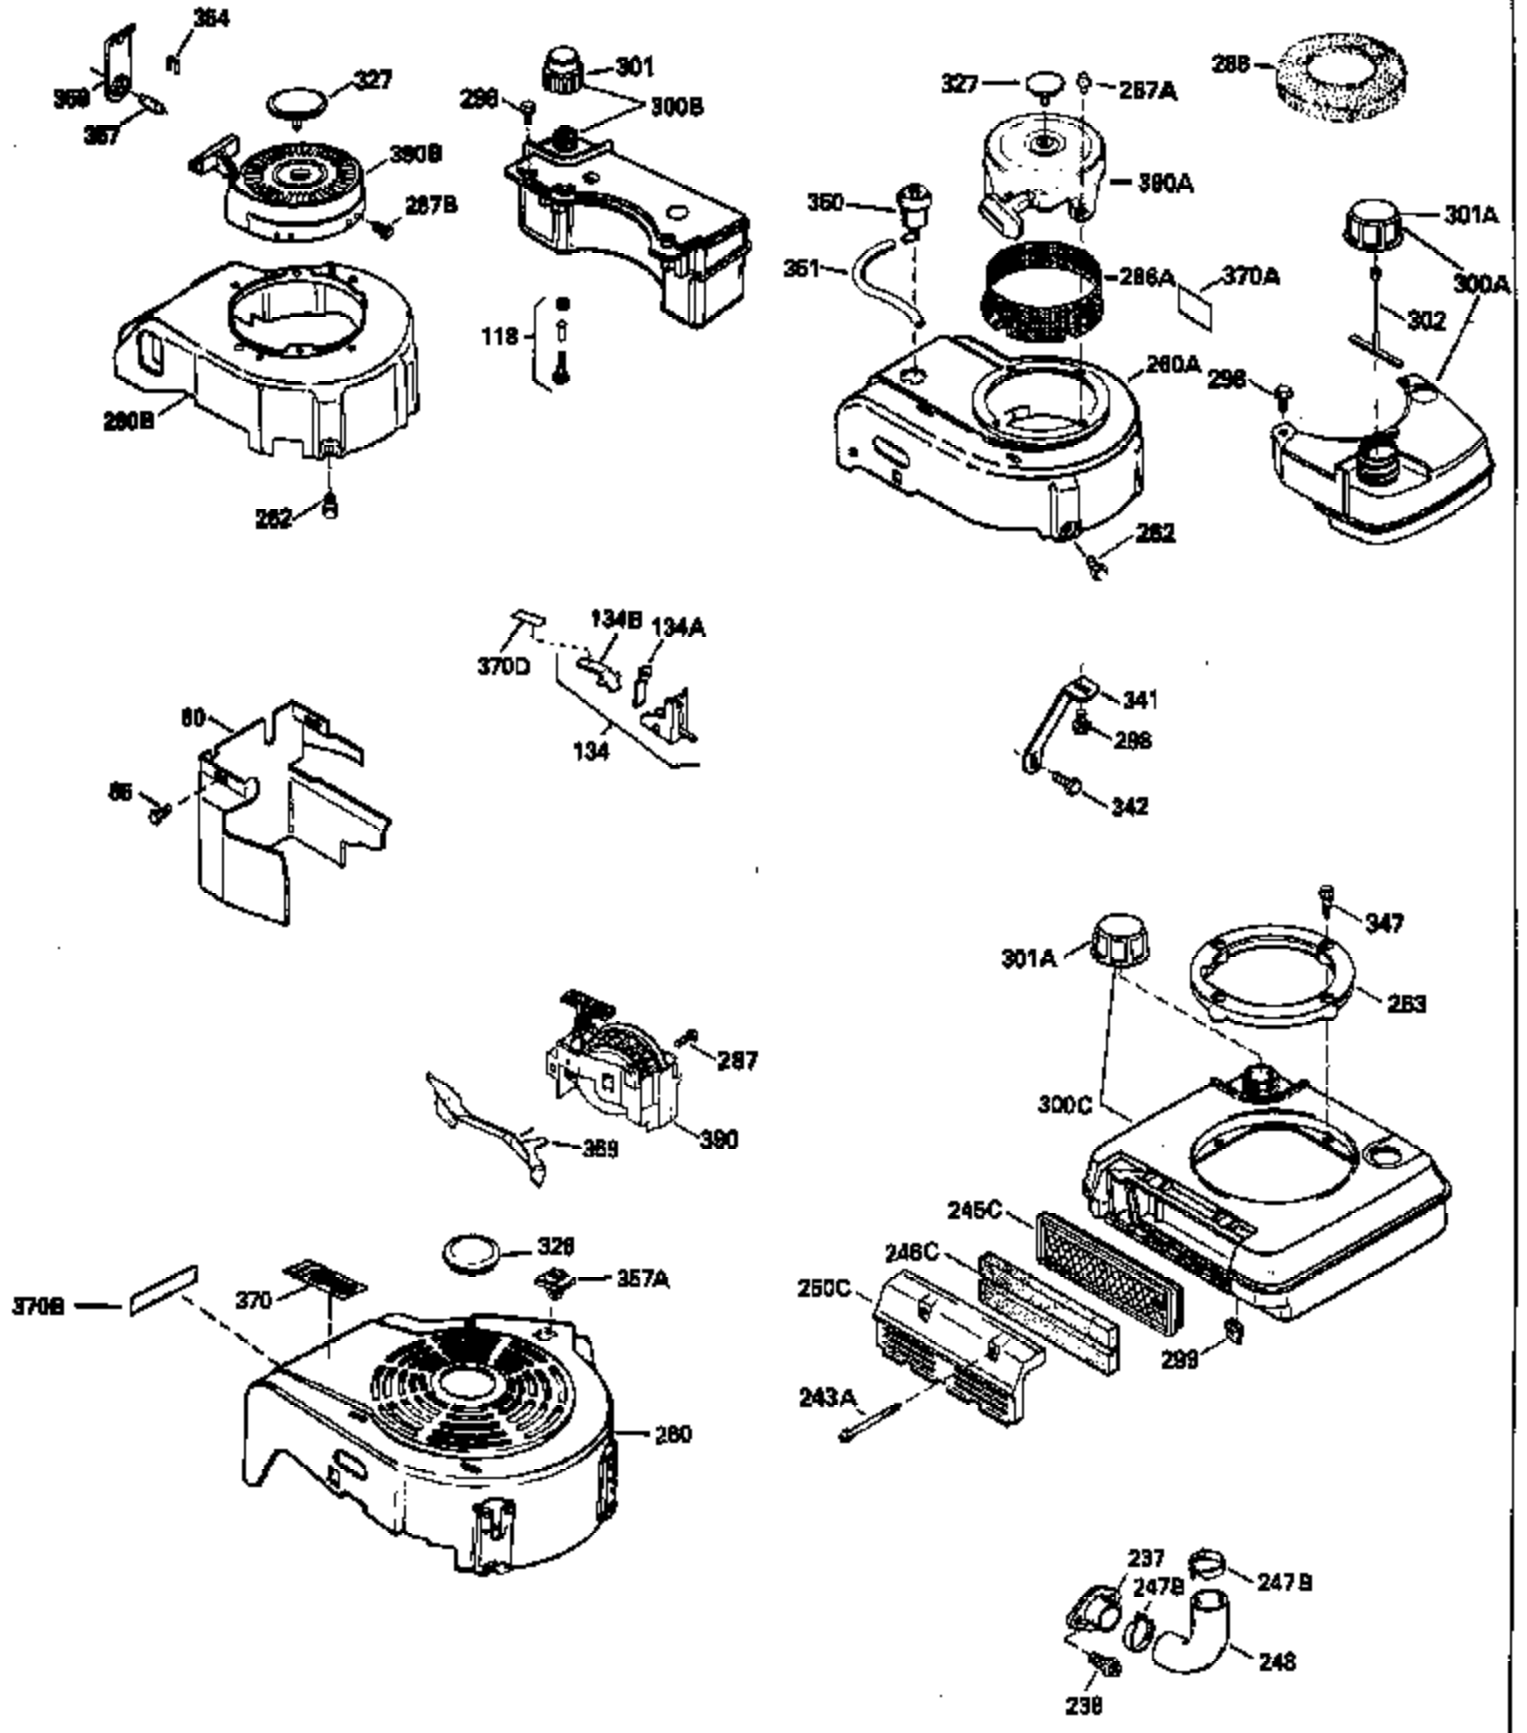

ILLUSTRATION SHOWS TYPICAL PARTS ONLY. ORDER BY PART NUMBER. PARTS NOT LISTED ARE SUPPLIED BY OEM.

Ref #	Part Number	Qty	Description
118	730194		Rope Guide Kit (Use as required with 34476 fuel tank)
238	650806		Screw, 10-32 x 5/8"
246C	35705		Filter, Pre-Air (Optional)
260A	34859		Housing, Blower
262	650831		Screw, 1/4-20 x 15/32"
286	35009		Screen, Starter cup
287A	650735		Screw, 10-24 x 3/8" (Use as required)
287A			Pop Rivet, (3/16" Dia.)(Purchase locally)
301	33032		Fuel Cap
370A	34346		Decal, Instruction
390A	590420A		Rewind Starter (Refer to Division 5, Section C, page 25 or Fiche 8, Grid G-7 for breakdown)