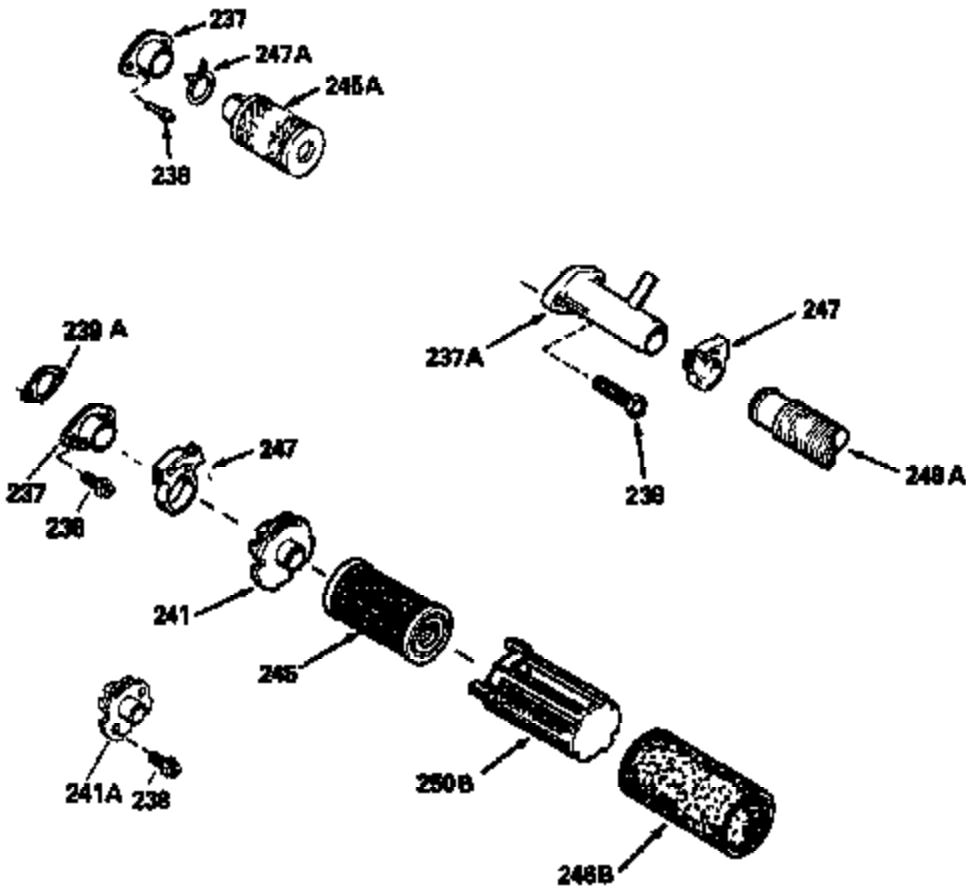

Ref #	Part Number	Qty	Description
19	31386		Spring, Governor
69	35261		* Gasket, Mounting flange
182	6201		Screw, 1/4-28 x 7/8"
185	31384A		Pipe, Intake (Incl. 224)
186	34337		Link, Governor spring
209	30200		Screw, 10-24 x 9/16"
223	650451		Screw, 1/4-20 x 1"
238	650806		Screw, 10-32 x 5/8"
246B	35435		Filter, Pre-Air (Use as required)